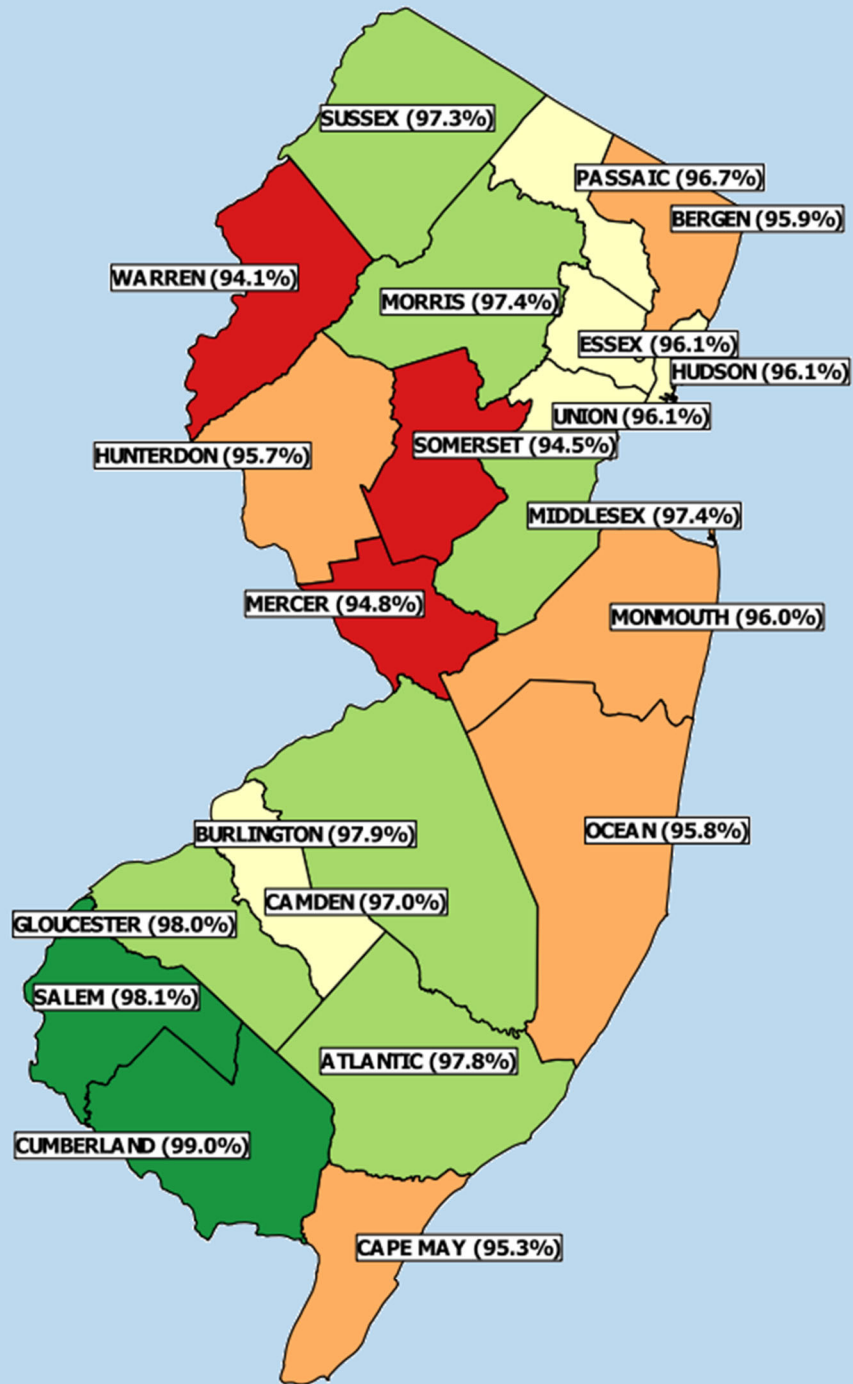

Grade Six Vaccination Rates by County – 2018 ASR

- Green – Highest Vaccination Rates
- Light Green – Second Highest Rates
- Yellow – Middle Rates
- Orange – Second Lowest Rates
- Red – Lowest Rates