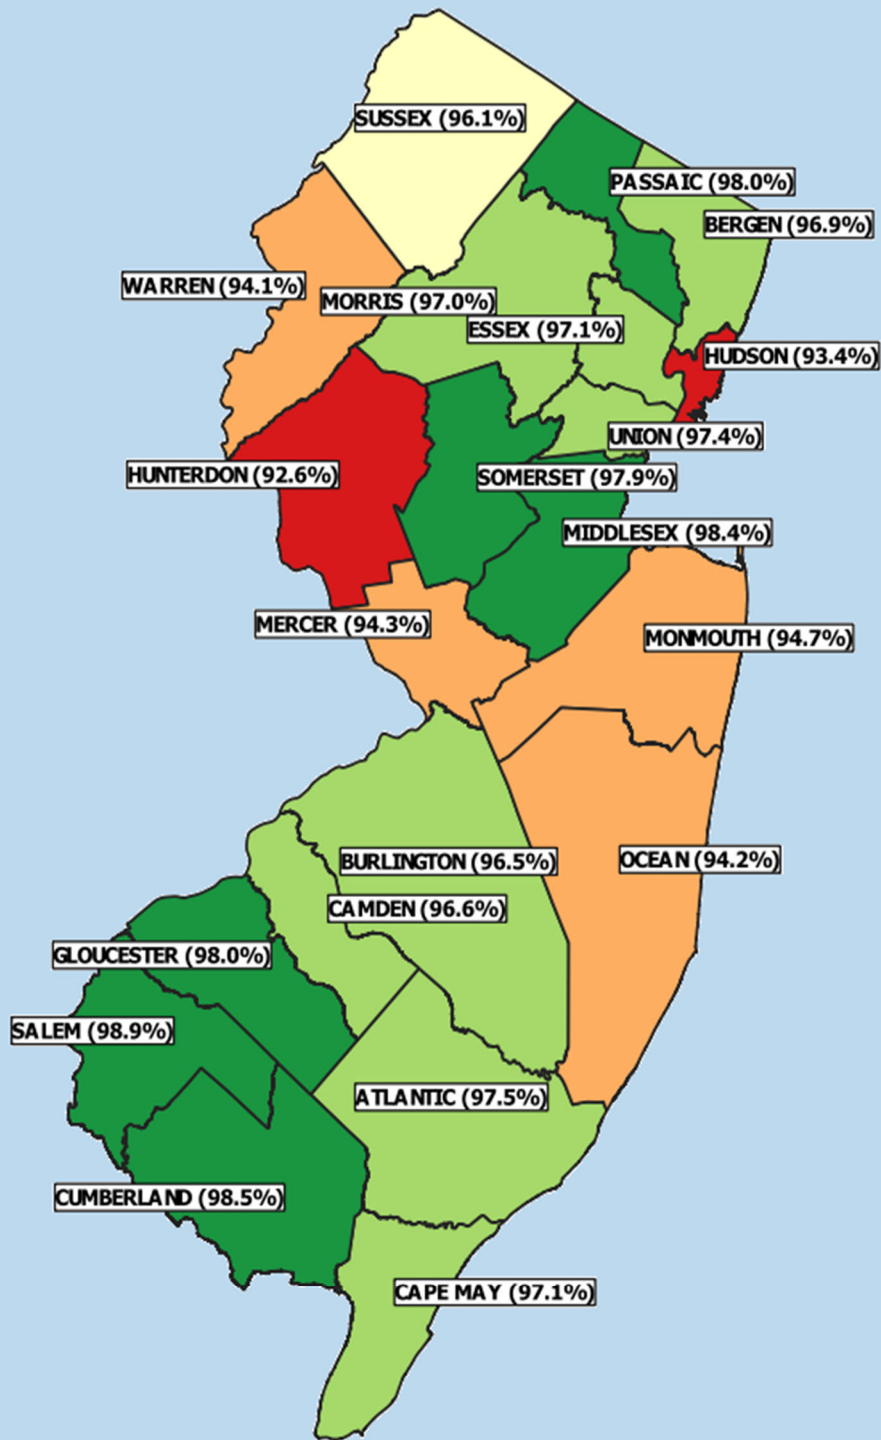

# Kindergarten Vaccination Rates by County – 2018 Audit

- Green – Highest Vaccination Rates
- Light Green – Second Highest Rates
- Yellow – Middle Rates
- Orange – Second Lowest Rates
- Red – Lowest Rates