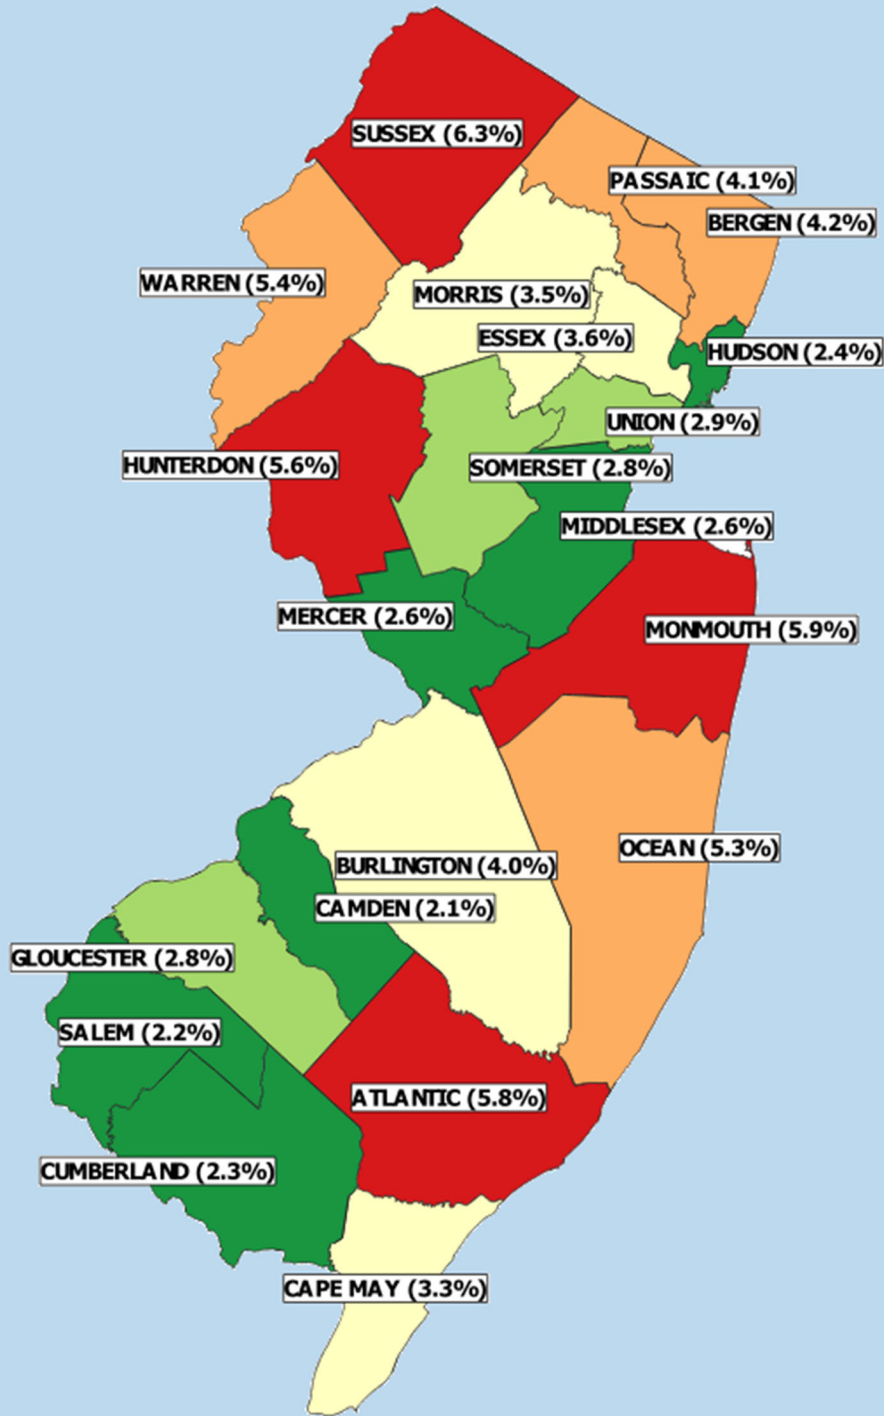

PreK/Childcare Religious Exemption Rates by County – 2020 ASR

- Green – Lowest Religious Exemption Rates
- Light Green – Second Lowest Rates
- Yellow – Middle Rates
- Orange – Second Highest Rates
- Red – Highest Rates