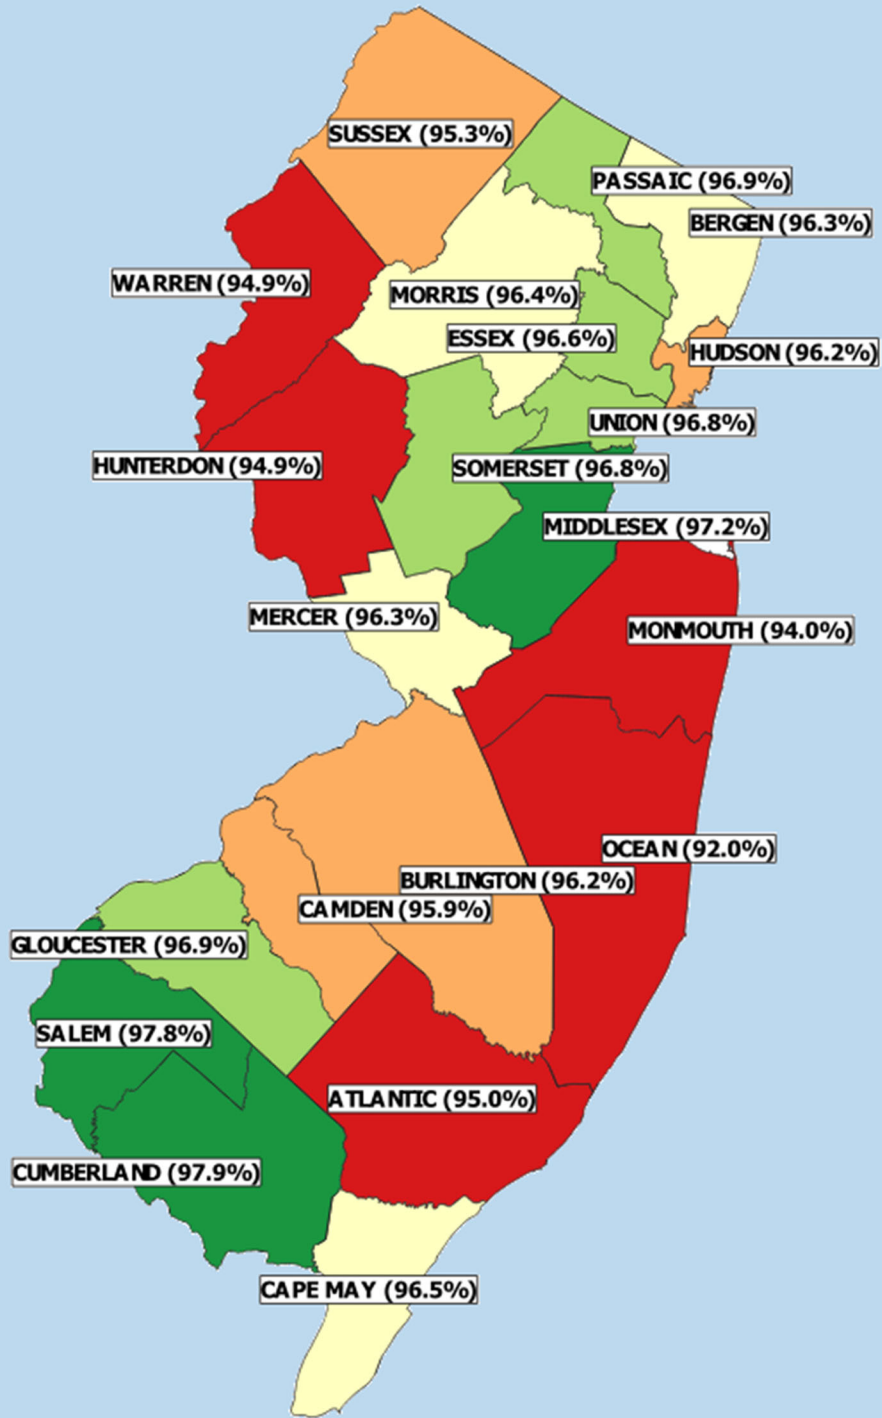

# Kindergarten Vaccination Rates by County – 2020 ASR

- Green – Highest Vaccination Rates
- Light Green – Second Highest Rates
- Yellow – Middle Rates
- Orange – Second Lowest Rates
- Red – Lowest Rates