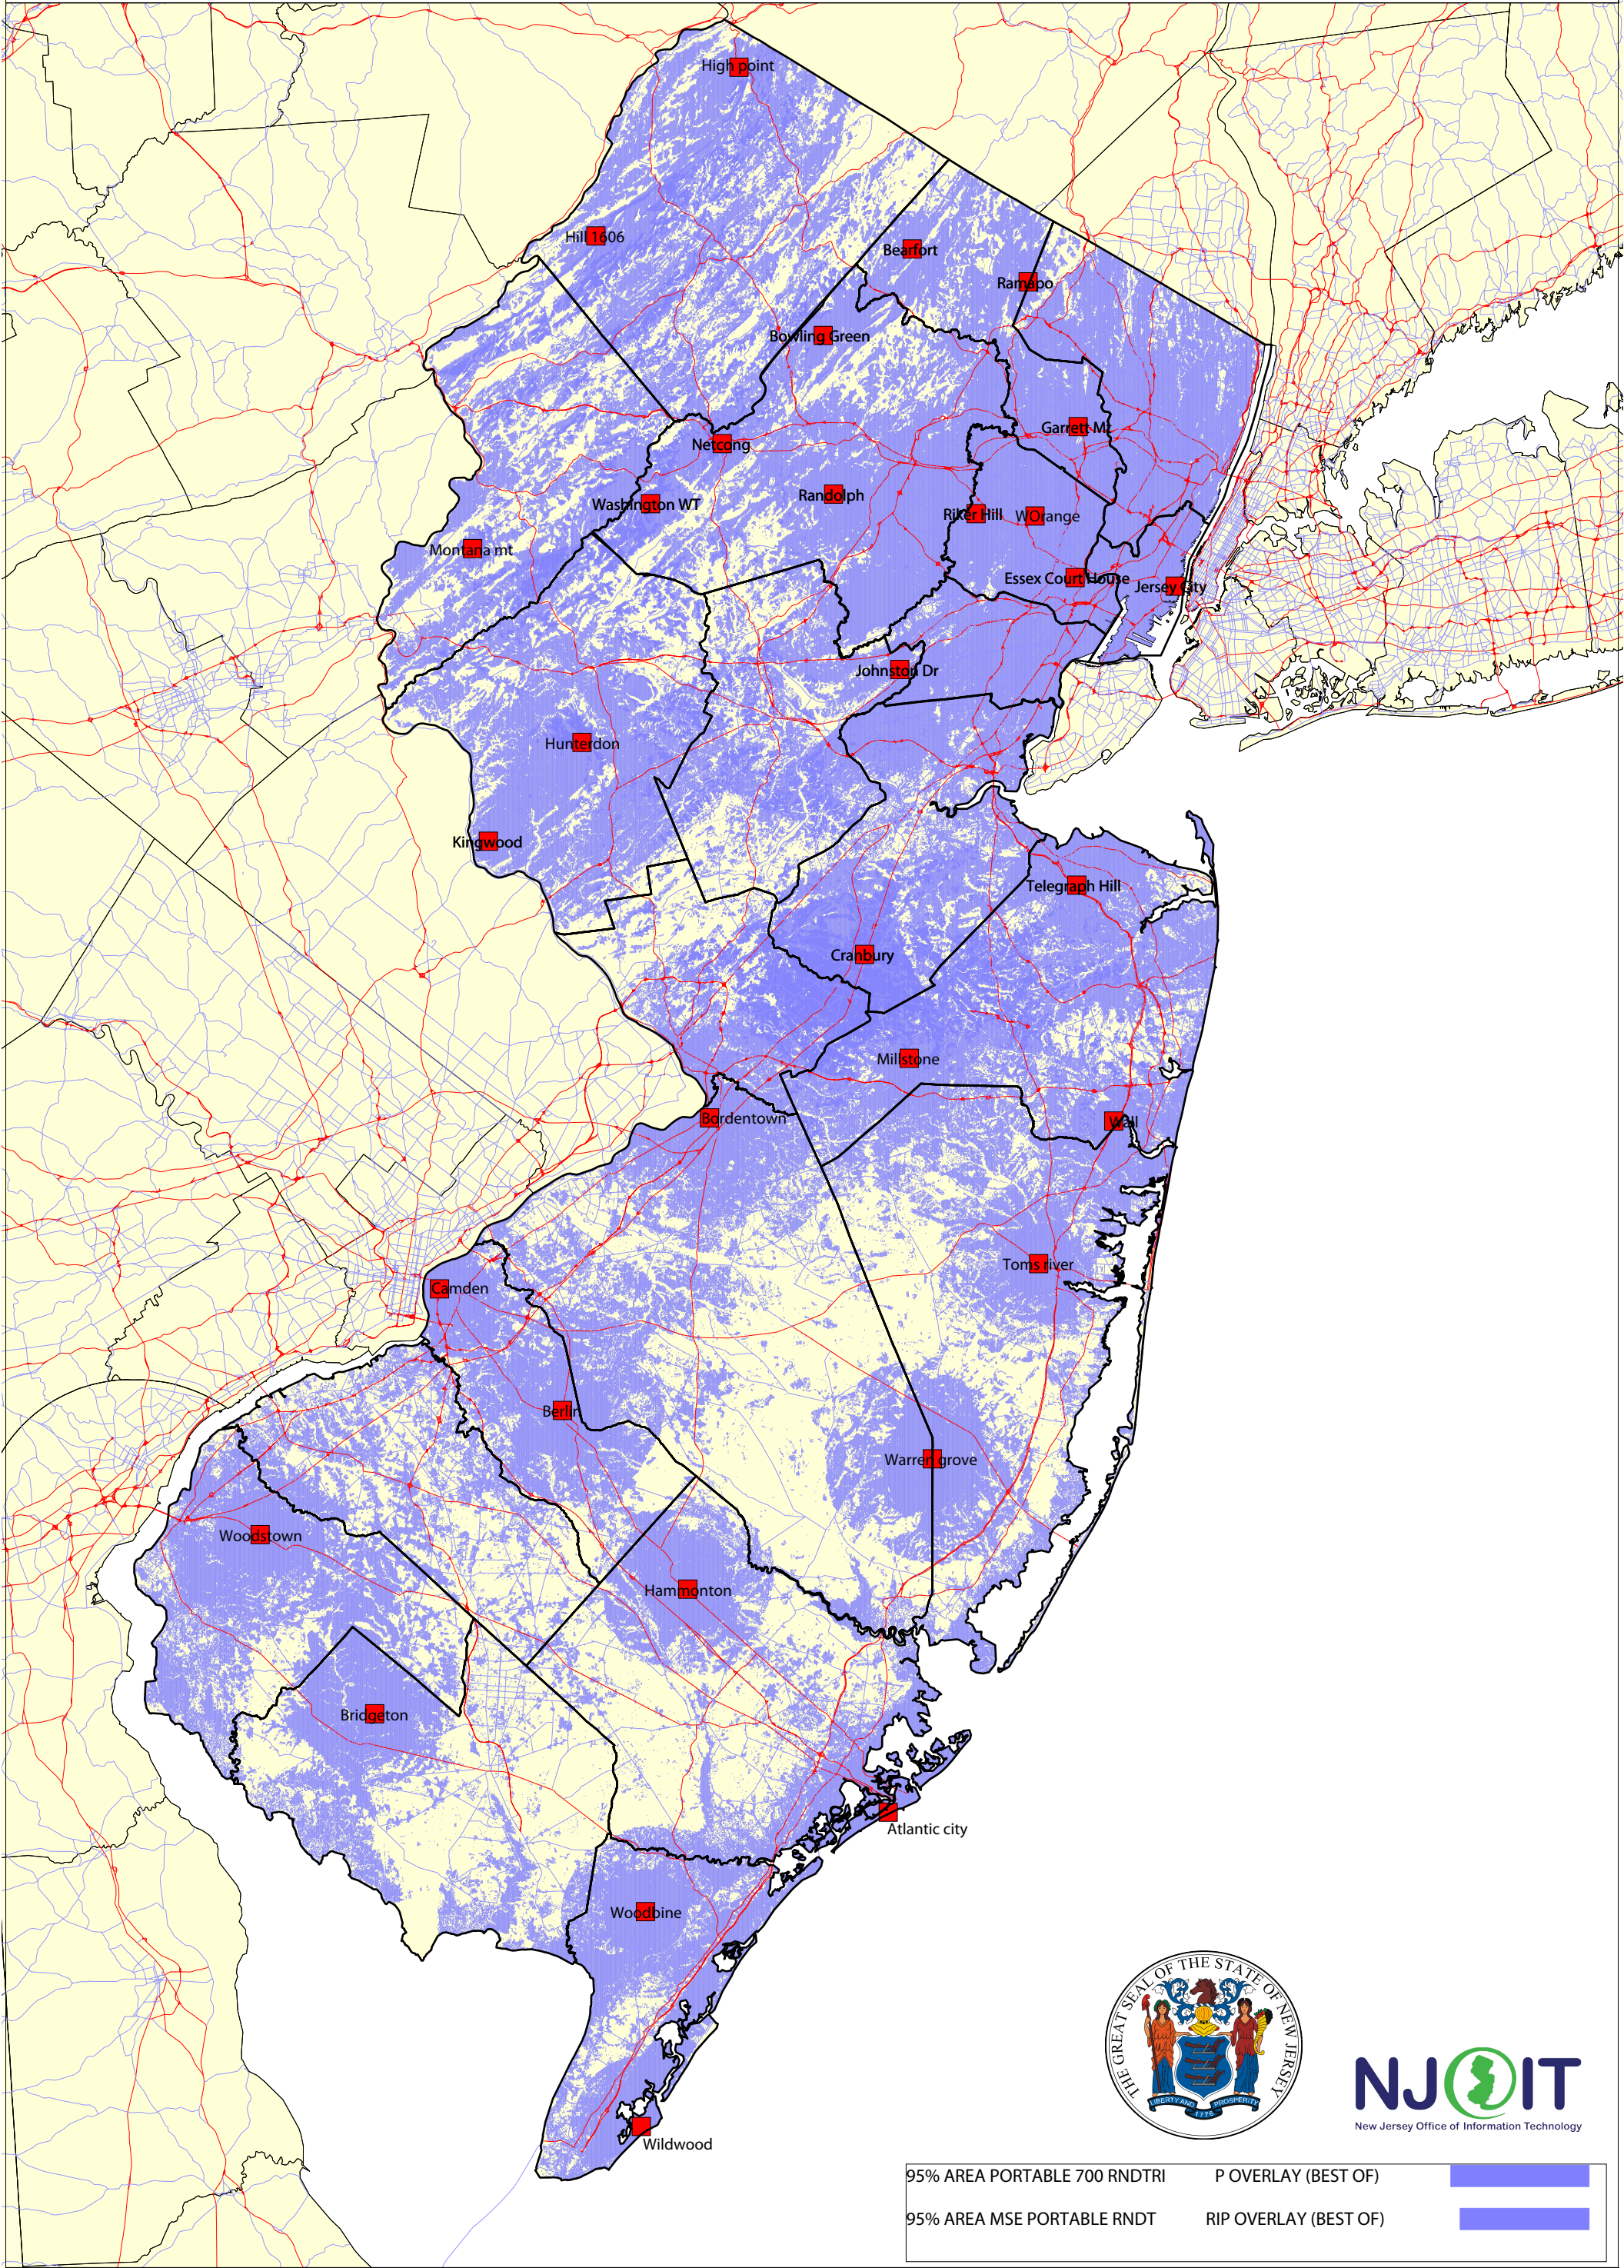

# State of New Jersey Interoperable Communications Network (NJICS) 700 MHz - P25 Network

95% Portable at-hip level, in-street  
 DAQ 3.4, Roundtrip Reliability

**NJ IT**  
 New Jersey Office of Information Technology

95% AREA PORTABLE 700 RNDTRI	P OVERLAY (BEST OF)	
95% AREA MSE PORTABLE RNDT	RIP OVERLAY (BEST OF)	

Projection World\_Mercator  
 Center Point 40:6:0.75 N 74:33:57.71 W

0 11.46 22.92 mi  
 1 inch = 11.46 miles @ 1/726002