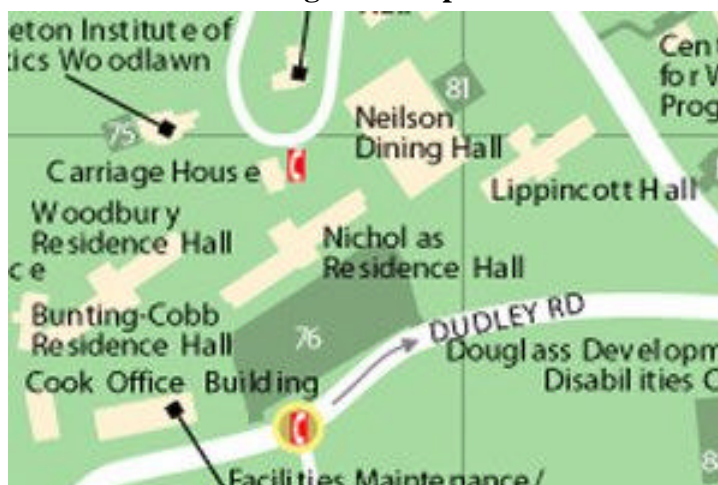

**Directions to: Neilson Dining Hall
Rutgers University
177 Ryders Lane
New Brunswick, N.J.
Douglass Campus**

**FROM TURNPIKE/ROUTE 18/ROUTE 1
TURNPIKE-USE EXIT #9**

Follow signs for NEW BRUNSWICK/TRENTON to Route 18 North. Proceed on Route 18 North (right lane after split) to Route #1 South. (Right lane exit)

Proceed on Route #1 south past Sears, past Ryders Lane exit to College Farm Rd. Exit at Cook College sign. (Right lane exit)

After exit, proceed to Stop sign/Yield sign, make right turn onto College Farm Road.

Proceed up College Farm Rd past Agricultural Museum to four-way intersection. Make right turn at intersection, Dudley Rd.

Proceed on Dudley Rd past Skelly Field to large parking lot on left side in front of Nicholas Dormitory, Lot #76.

Park in Lot #76.

Walk around corner of Nicholas Dormitory; Neilson Dining Hall is to the right, The building w/large ball on top. Use entrance at corner of building.

FROM ROUTE 287

Turn off at Exit #9.

Proceed east on River Rd. - 5 traffic lights, make right onto Route 18 south. Route 18 south to Route 1 south. Follow directions to Route 1 south to College Farm Rd.