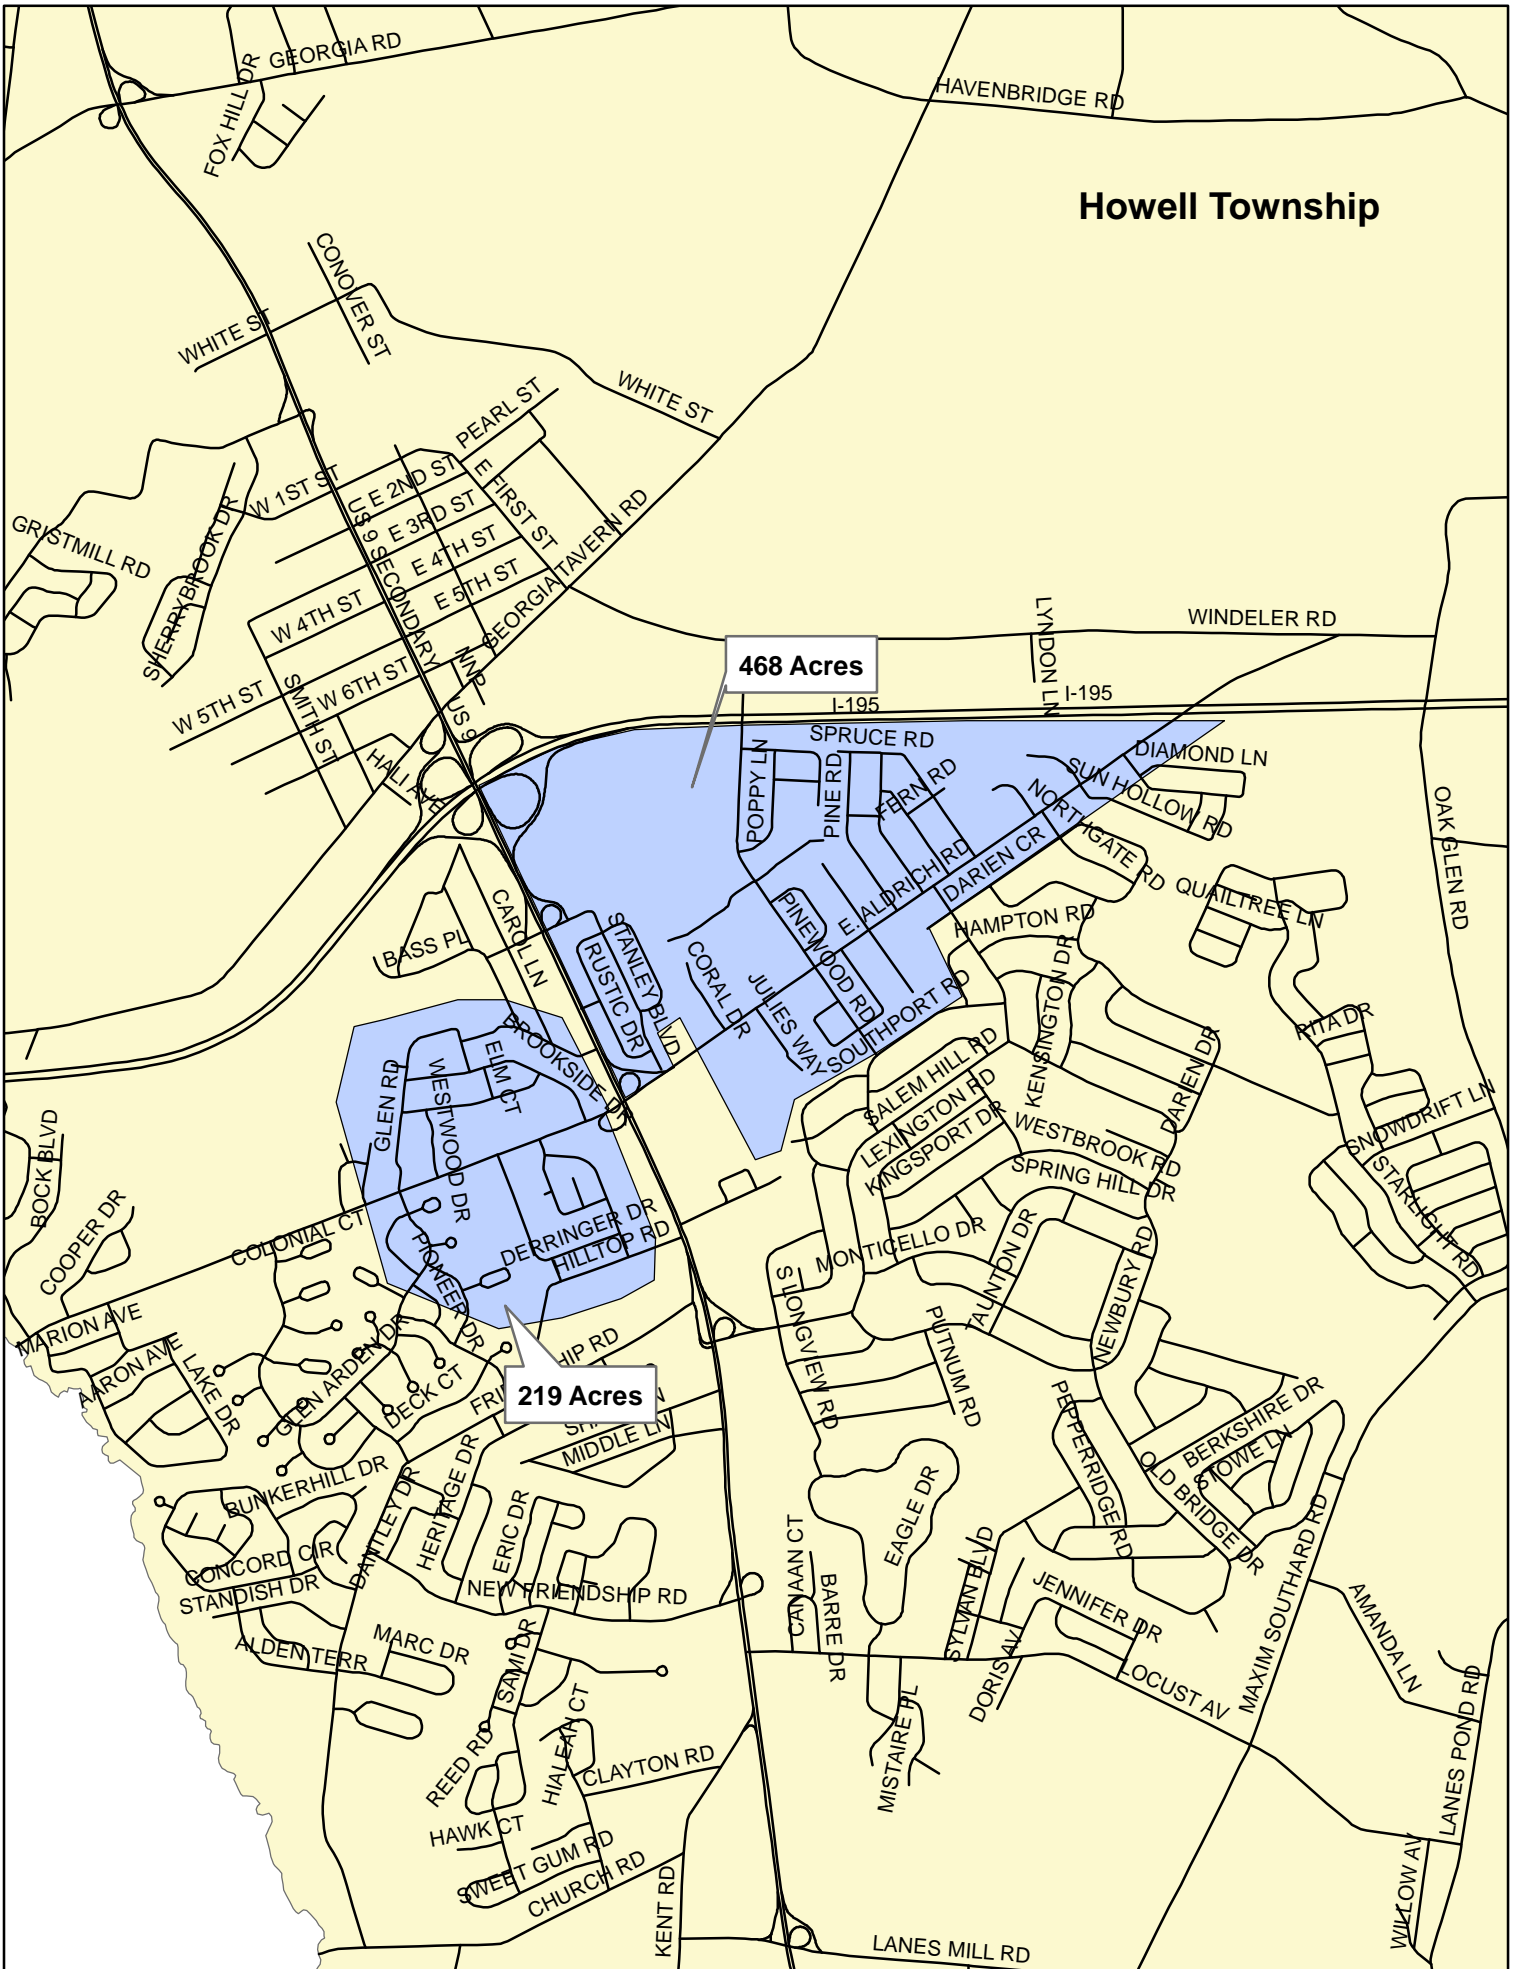

# Howell Township

468 Acres

219 Acres