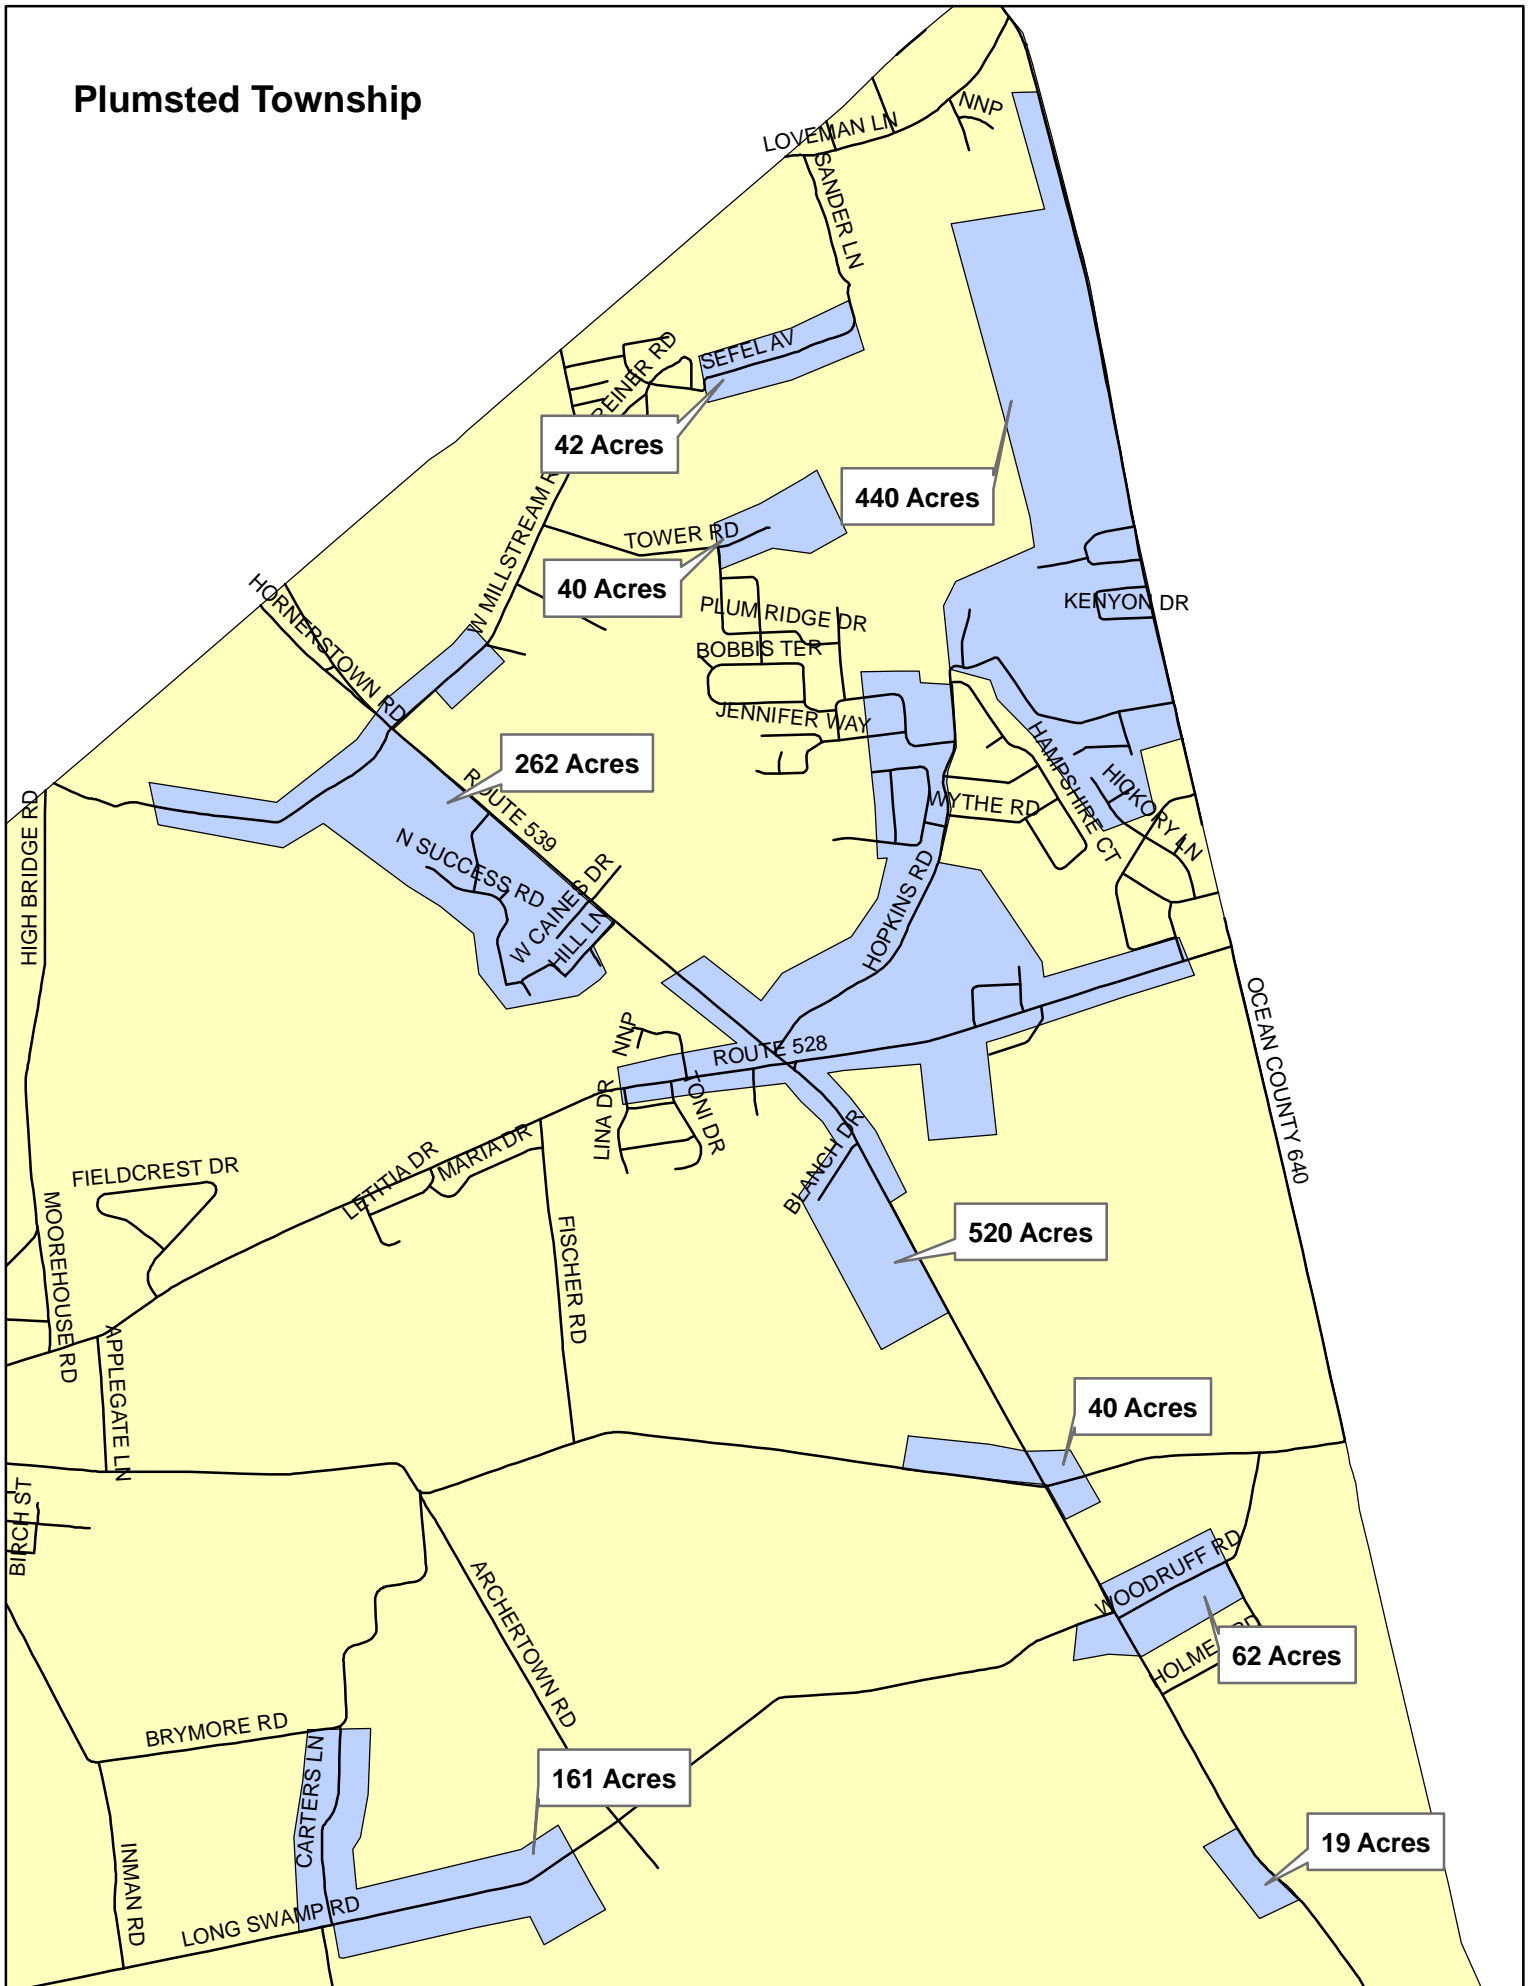

# Plumsted Township

42 Acres

440 Acres

40 Acres

262 Acres

520 Acres

40 Acres

62 Acres

161 Acres

19 Acres