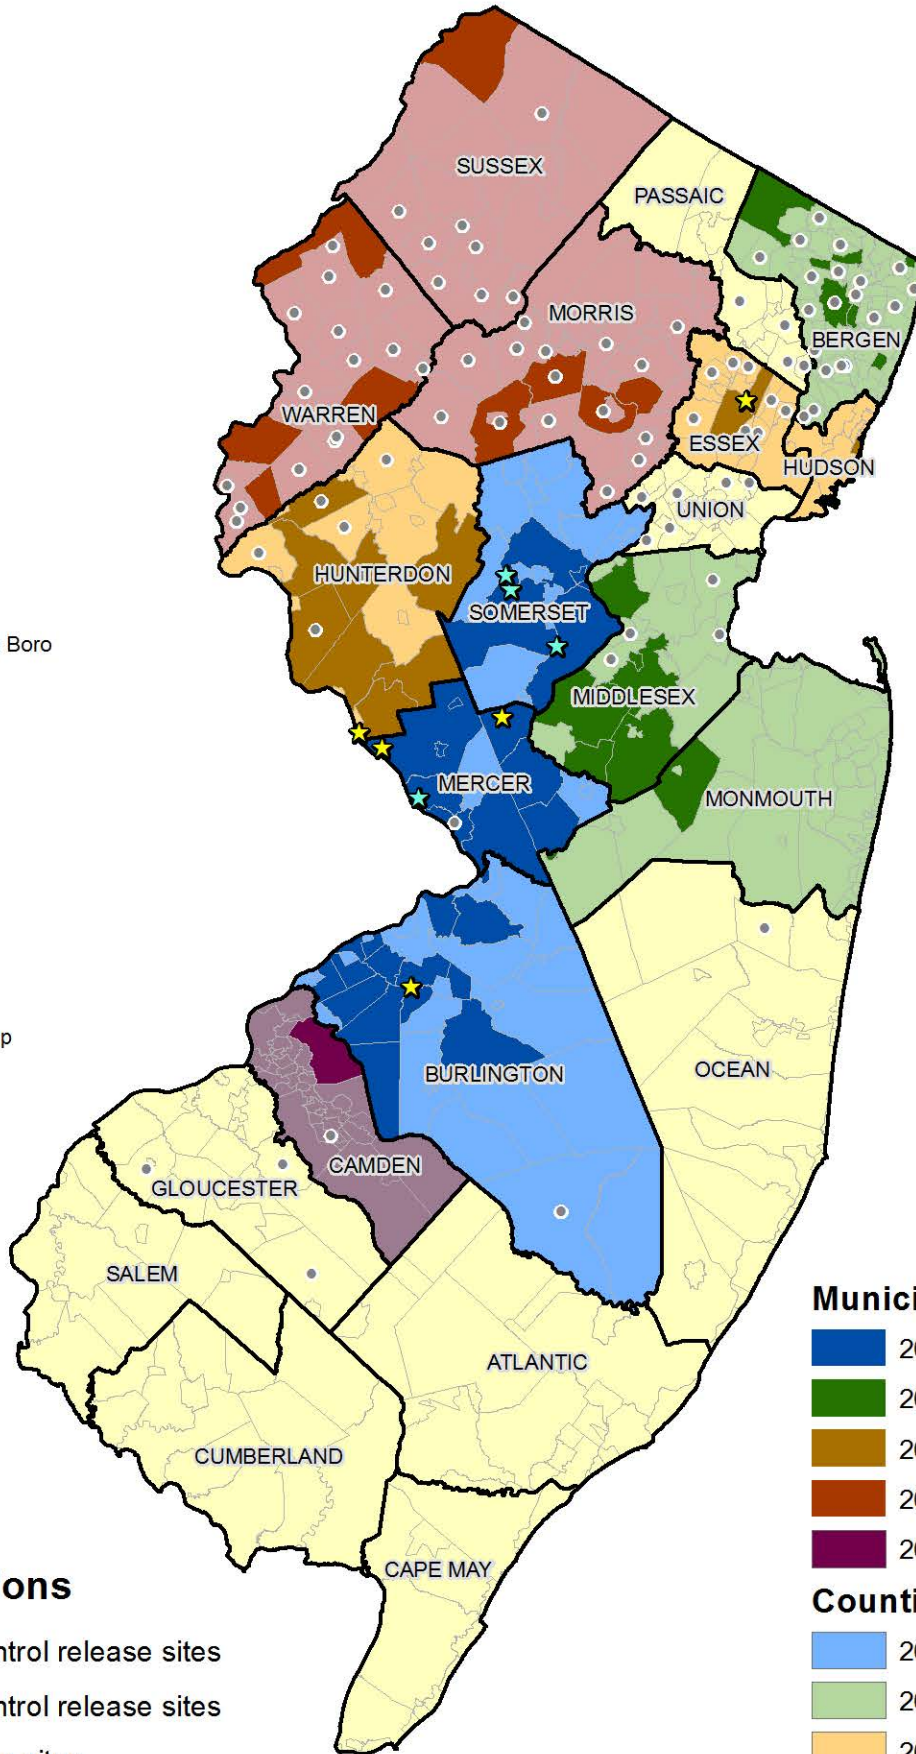

EAB Detections in New Jersey

SUSSEX

2017 Montague Twp

WARREN

2017 Harmony Twp
2017 Hardwick Twp
2017 Greenwich Twp
2017 Mansfield Twp

HUNTERDON

2016 West Amwell Twp
2017 Alexandria Twp
2017 Delaware Twp
2017 Kingwood Twp
2017 Bethlehem Twp
2017 East Amwell Twp
2017 Franklin Twp
2017 Readington Twp

SOMERSET

2014 Bridgewater Twp
2014 Hillsborough Twp
2015 Franklin Twp
2016 Bound Brook Boro
2016 South Bound Brook Boro

MERCER

2014 Ewing Twp
2015 Hamilton Twp
2015 West Windsor Twp
2015 Princeton Boro
2015 Hopewell Boro
2016 Pennington Boro
2016 Hopewell Twp
2017 Robbinsville Twp
2017 Trenton City

BURLINGTON

2014 Westampton Twp
2015 Edgewater Park Twp
2015 Moorestown Twp
2016 Bordentown City
2016 Cinnaminson Twp
2016 Delanco Twp
2016 Eastampton Twp
2016 Mt. Laurel Twp
2016 Hainesport Twp
2017 Delran Twp
2017 Willingboro Twp
2017 Southampton Twp
2017 Mansfield Twp
2017 Evesham Twp
2017 Florence Twp

CAMDEN

2018 Cherry Hill Twp

BERGEN

2015 Hillsdale Boro
2016 Mahwah Twp
2016 Ho-Ho-Kus Boro
2017 River Edge Boro
2017 Paramus Boro
2017 Rockleigh Boro
2017 Leonia Boro

MORRIS

2017 Morris Twp
2017 Chester Twp
2017 Hanover Twp
2017 Randolph Twp

HUDSON

2016 Hoboken City

ESSEX

2016 Montclair Twp
2017 West Orange Twp

MIDDLESEX

2015 South Brunswick Twp
2015 Monroe Twp
2016 Cranbury Twp
2016 East Brunswick Twp
2017 Milltown Boro
2017 Piscataway Twp

MONMOUTH

2015 Allentown Boro
2017 Manalapan Twp

Municipalities with EAB (65)

- 2014 county detection
- 2015 county detection
- 2016 county detection
- 2017 county detection
- 2018 county detection

Counties with EAB (13)

- 2014 detection
- 2015 detection
- 2016 detection
- 2017 detection
- 2018 detection

Activity locations

- ★ 2016 Bio-control release sites
- ★ 2017 Bio-control release sites
- 2017 trapping sites