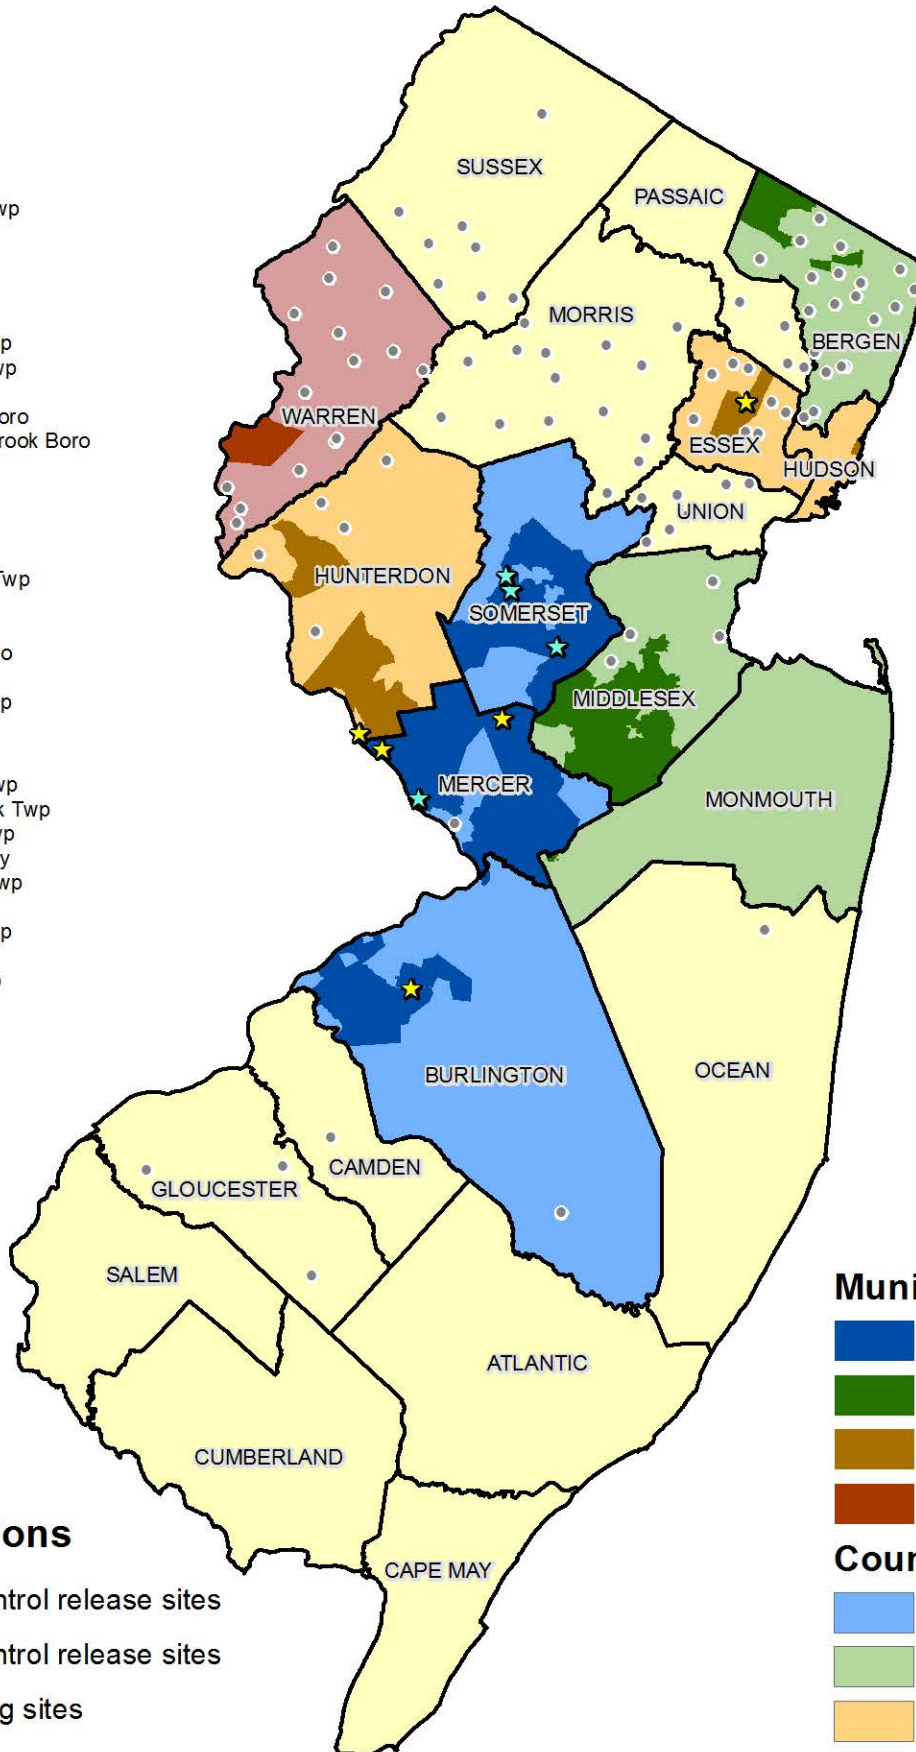

EAB Detections in New Jersey

WARREN

2017 Harmony Twp

HUNTERDON

2016 West Amwell Twp
 2017 Alexandria Twp
 2017 Delaware Twp

SOMERSET

2014 Bridgewater Twp
 2014 Hillsborough Twp
 2015 Franklin Twp
 2016 Bound Brook Boro
 2016 South Bound Brook Boro

MERCER

2014 Ewing Twp
 2015 Hamilton Twp
 2015 West Windsor Twp
 2015 Princeton Boro
 2015 Hopewell Boro
 2016 Pennington Boro
 2016 Hopewell Twp
 2017 Robbinsville Twp

BURLINGTON

2014 Westampton Twp
 2015 Edgewater Park Twp
 2015 Moorestown Twp
 2016 Bordentown City
 2016 Cinnaminson Twp
 2016 Delanco Twp
 2016 Eastampton Twp
 2016 Mt. Laurel Twp
 2016 Hainesport Twp
 2017 Delran Twp

BERGEN

2015 Hillsdale Boro
 2016 Mahwah Twp
 2016 Ho-Ho-Kus Boro

HUDSON

2016 Hoboken City

ESSEX

2016 Montclair Twp
 2017 West Orange Twp

MIDDLESEX

2015 South Brunswick Twp
 2015 Monroe Twp
 2016 Cranbury Twp
 2016 East Brunswick Twp

MONMOUTH

2015 Allentown Boro

Activity locations

- ★ 2016 Bio-control release sites
- ★ 2017 Bio-control release sites
- 2017 trapping sites

Municipalities with EAB

- 2014 county detection
- 2015 county detection
- 2016 county detection
- 2017 county detection