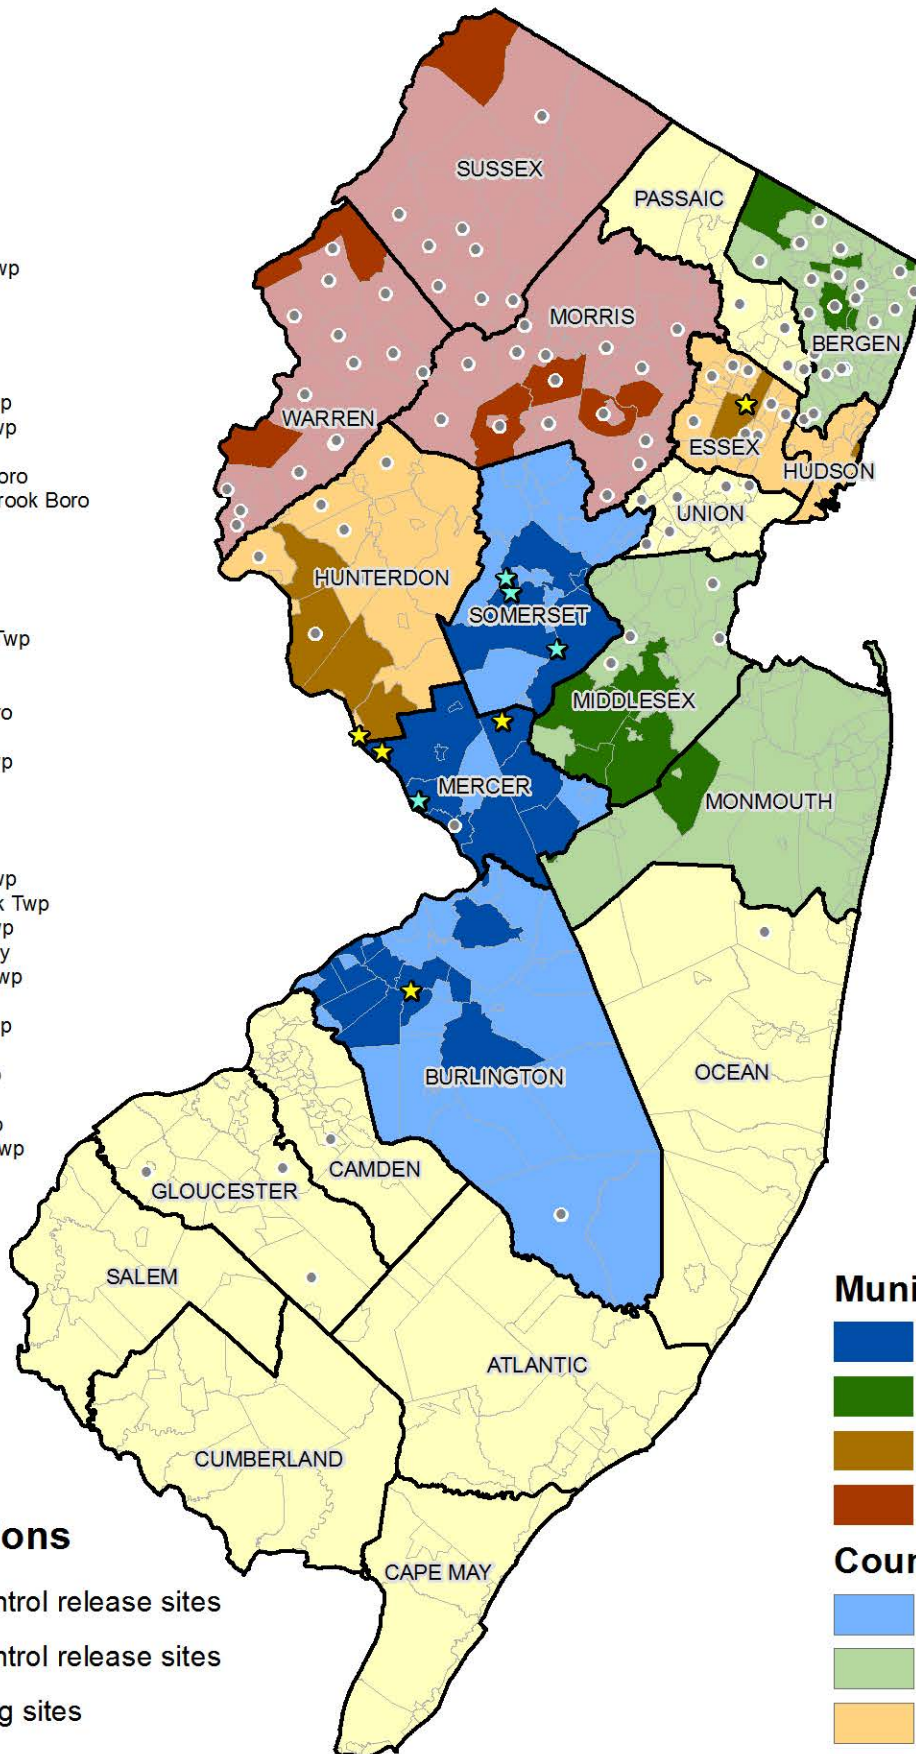

2014 Bridgewater Twp
2014 Hillsborough Twp
2015 Franklin Twp
2016 Bound Brook Boro
2016 South Bound Brook Boro

MERCER

2014 Ewing Twp
2015 Hamilton Twp
2015 West Windsor Twp
2015 Princeton Boro
2015 Hopewell Boro
2016 Pennington Boro
2016 Hopewell Twp
2017 Robbinsville Twp
2017 Trenton City

BURLINGTON

2014 Westampton Twp
2015 Edgewater Park Twp
2015 Moorestown Twp
2016 Bordentown City
2016 Cinnaminson Twp
2016 Delanco Twp
2016 Eastampton Twp
2016 Mt. Laurel Twp
2016 Hainesport Twp
2017 Delran Twp
2017 Willingboro Twp
2017 Southampton Twp
2017 Mansfield Twp

BERGEN

2015 Hillsdale Boro
2016 Mahwah Twp
2016 Ho-Ho-Kus Boro
2017 River Edge Boro
2017 Paramus Boro
2017 Rockleigh Boro

MORRIS

2017 Morris Twp
2017 Chester Twp
2017 Hanover Twp
2017 Randolph Twp

HUDSON

2016 Hoboken City

ESSEX

2016 Montclair Twp
2017 West Orange Twp

MIDDLESEX

2015 South Brunswick Twp
2015 Monroe Twp
2016 Cranbury Twp
2016 East Brunswick Twp

MONMOUTH

2015 Allentown Boro
2017 Manalapan Twp

Activity locations

- ★ 2016 Bio-control release sites
- ★ 2017 Bio-control release sites
- 2017 trapping sites