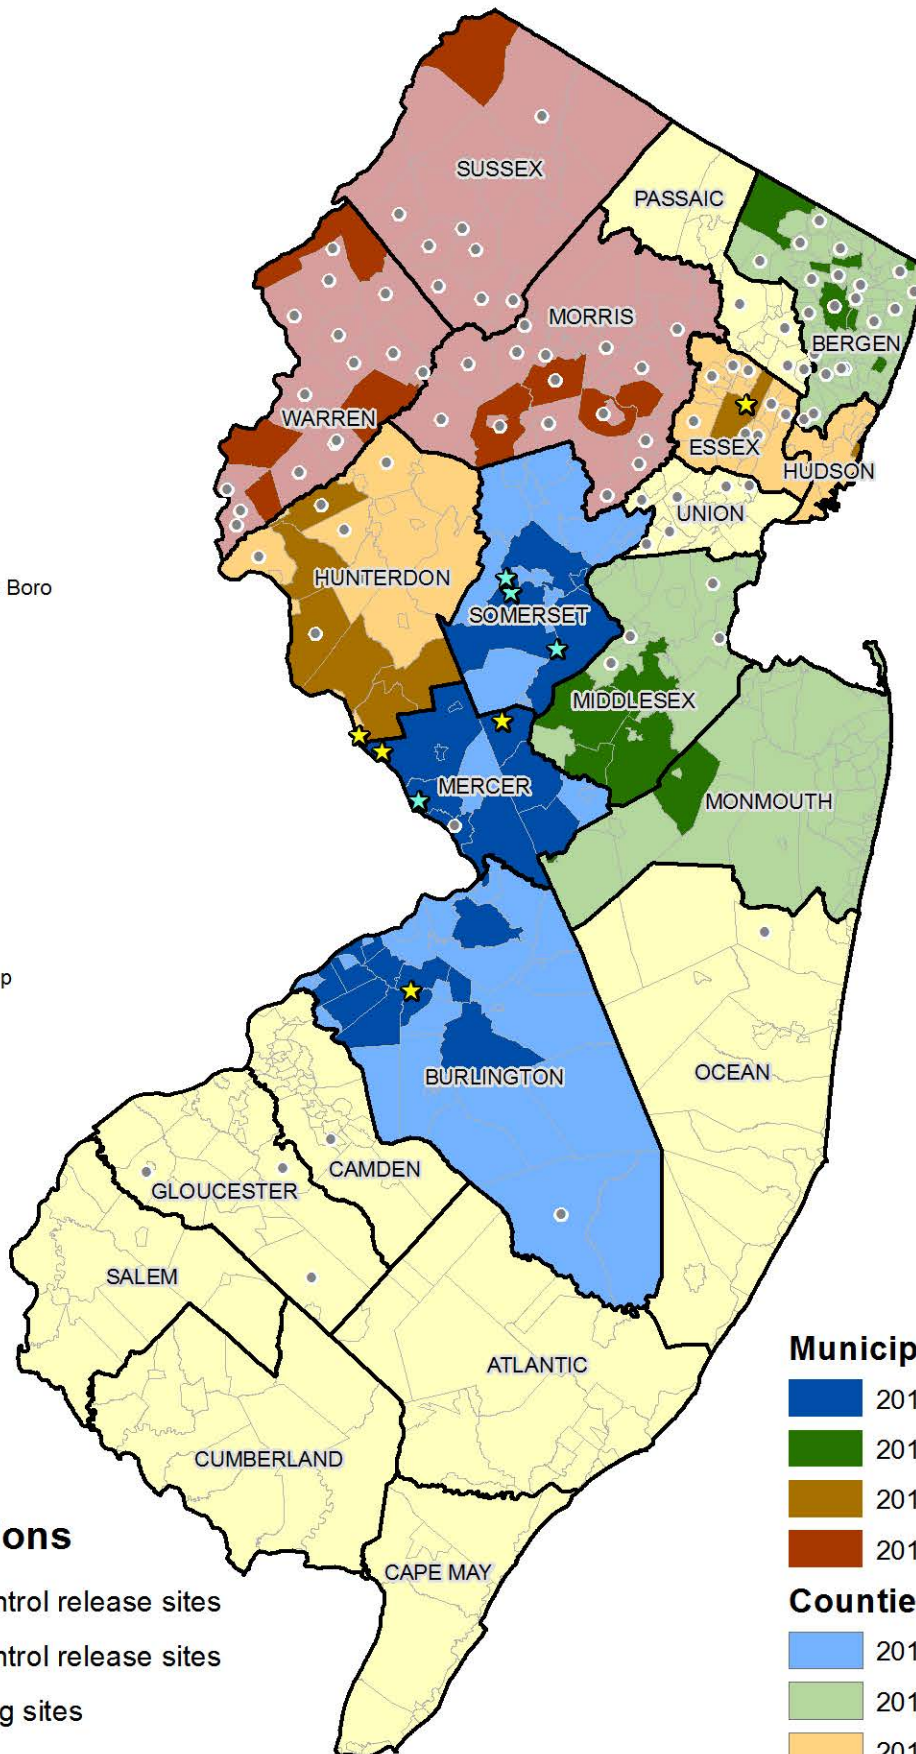

EAB Detections in New Jersey

SUSSEX

2017 Montague Twp

WARREN

2017 Harmony Twp
2017 Hardwick Twp
2017 Greenwich Twp
2017 Mansfield Twp

HUNTERDON

2016 West Amwell Twp
2017 Alexandria Twp
2017 Delaware Twp
2017 Kingwood Twp
2017 Bethlehem Twp
2017 East Amwell Twp

SOMERSET

2014 Bridgewater Twp
2014 Hillsborough Twp
2015 Franklin Twp
2016 Bound Brook Boro
2016 South Bound Brook Boro

MERCER

2014 Ewing Twp
2015 Hamilton Twp
2015 West Windsor Twp
2015 Princeton Boro
2015 Hopewell Boro
2016 Pennington Boro
2016 Hopewell Twp
2017 Robbinsville Twp
2017 Trenton City

BURLINGTON

2014 Westampton Twp
2015 Edgewater Park Twp
2015 Moorestown Twp
2016 Bordentown City
2016 Cinnaminson Twp
2016 Delanco Twp
2016 Eastampton Twp
2016 Mt. Laurel Twp
2016 Hainesport Twp
2017 Delran Twp
2017 Willingboro Twp
2017 Southampton Twp
2017 Mansfield Twp

Activity locations

- ★ 2016 Bio-control release sites
- ★ 2017 Bio-control release sites
- 2017 trapping sites

BERGEN

2015 Hillsdale Boro
2016 Mahwah Twp
2016 Ho-Ho-Kus Boro
2017 River Edge Boro
2017 Paramus Boro
2017 Rockleigh Boro
2017 Leonia Boro

MORRIS

2017 Morris Twp
2017 Chester Twp
2017 Hanover Twp
2017 Randolph Twp

HUDSON

2016 Hoboken City

ESSEX

2016 Montclair Twp
2017 West Orange Twp

MIDDLESEX

2015 South Brunswick Twp
2015 Monroe Twp
2016 Cranbury Twp
2016 East Brunswick Twp

MONMOUTH

2015 Allentown Boro
2017 Manalapan Twp

Municipalities with EAB (58)

- 2014 county detection
- 2015 county detection
- 2016 county detection
- 2017 county detection

Counties with EAB (12)

- 2014 detection
- 2015 detection
- 2016 detection
- 2017 detection