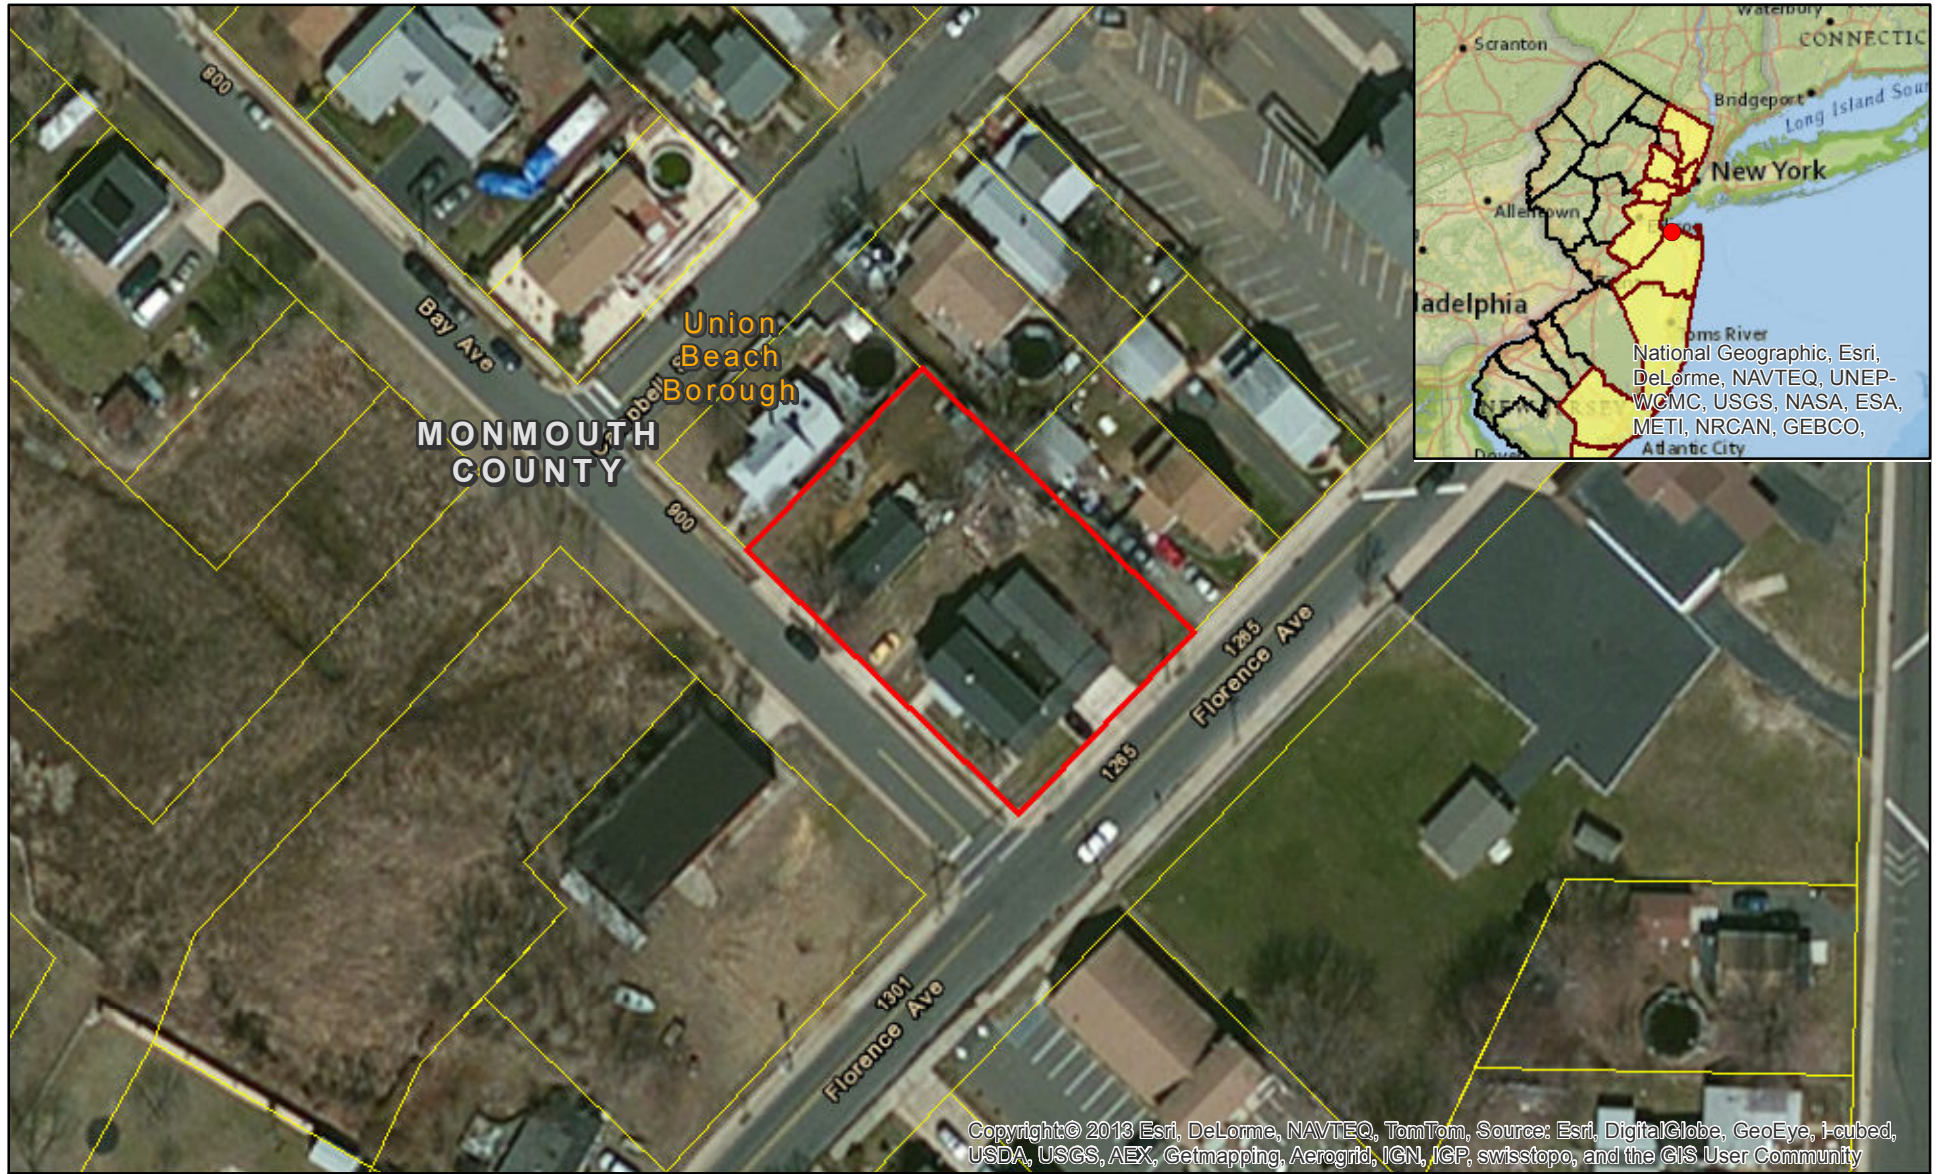

# NJDEP HUD Environmental Review Tool

New Jersey Dept of Environmental Protection - HUD Environmental Review Tool  
Site Location Map

Application ID#: SRP0043579  
PAMS PIN: 1350\_74\_4  
Address: 1229 Florence Ave  
City: Union Beach

Copyright © 2013 Esri, DeLorme, NAVTEQ, TomTom, Source: Esri, DigitalGlobe, GeoEye, i-cubed, USDA, USGS, AEX, Getmapping, Aerogrid, IGN, IGP, swisstopo, and the GIS User Community

-  Proposed Action Site
-  HUD Review Parcels