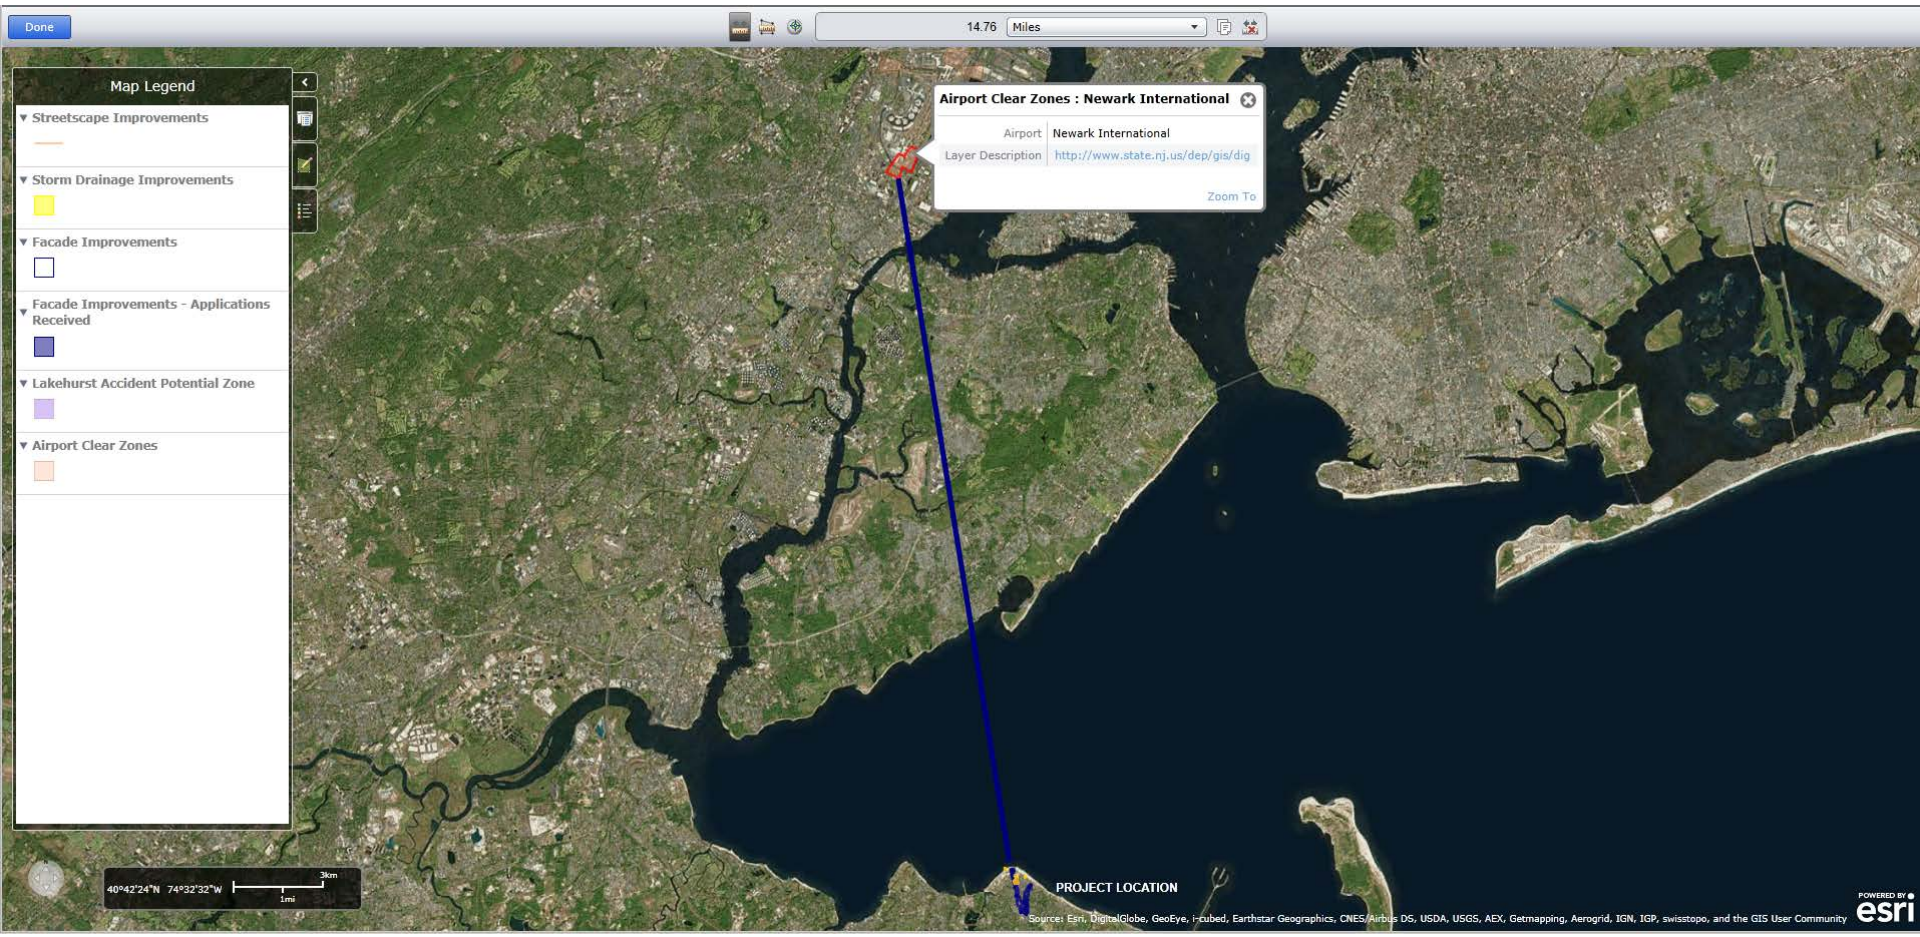

Application ID#: NCR 38959

Project Location: Keansburg, Monmouth County, New Jersey

Distance to Lakehurst Naval Air Station

Application ID#: NCR 38959

Project Location: Keansburg, Monmouth County, New Jersey

Distance to Newark International Airport

Application ID#: NCR 38959

Project Location: Keansburg, Monmouth County, New Jersey

Distance to Atlantic City International Airport