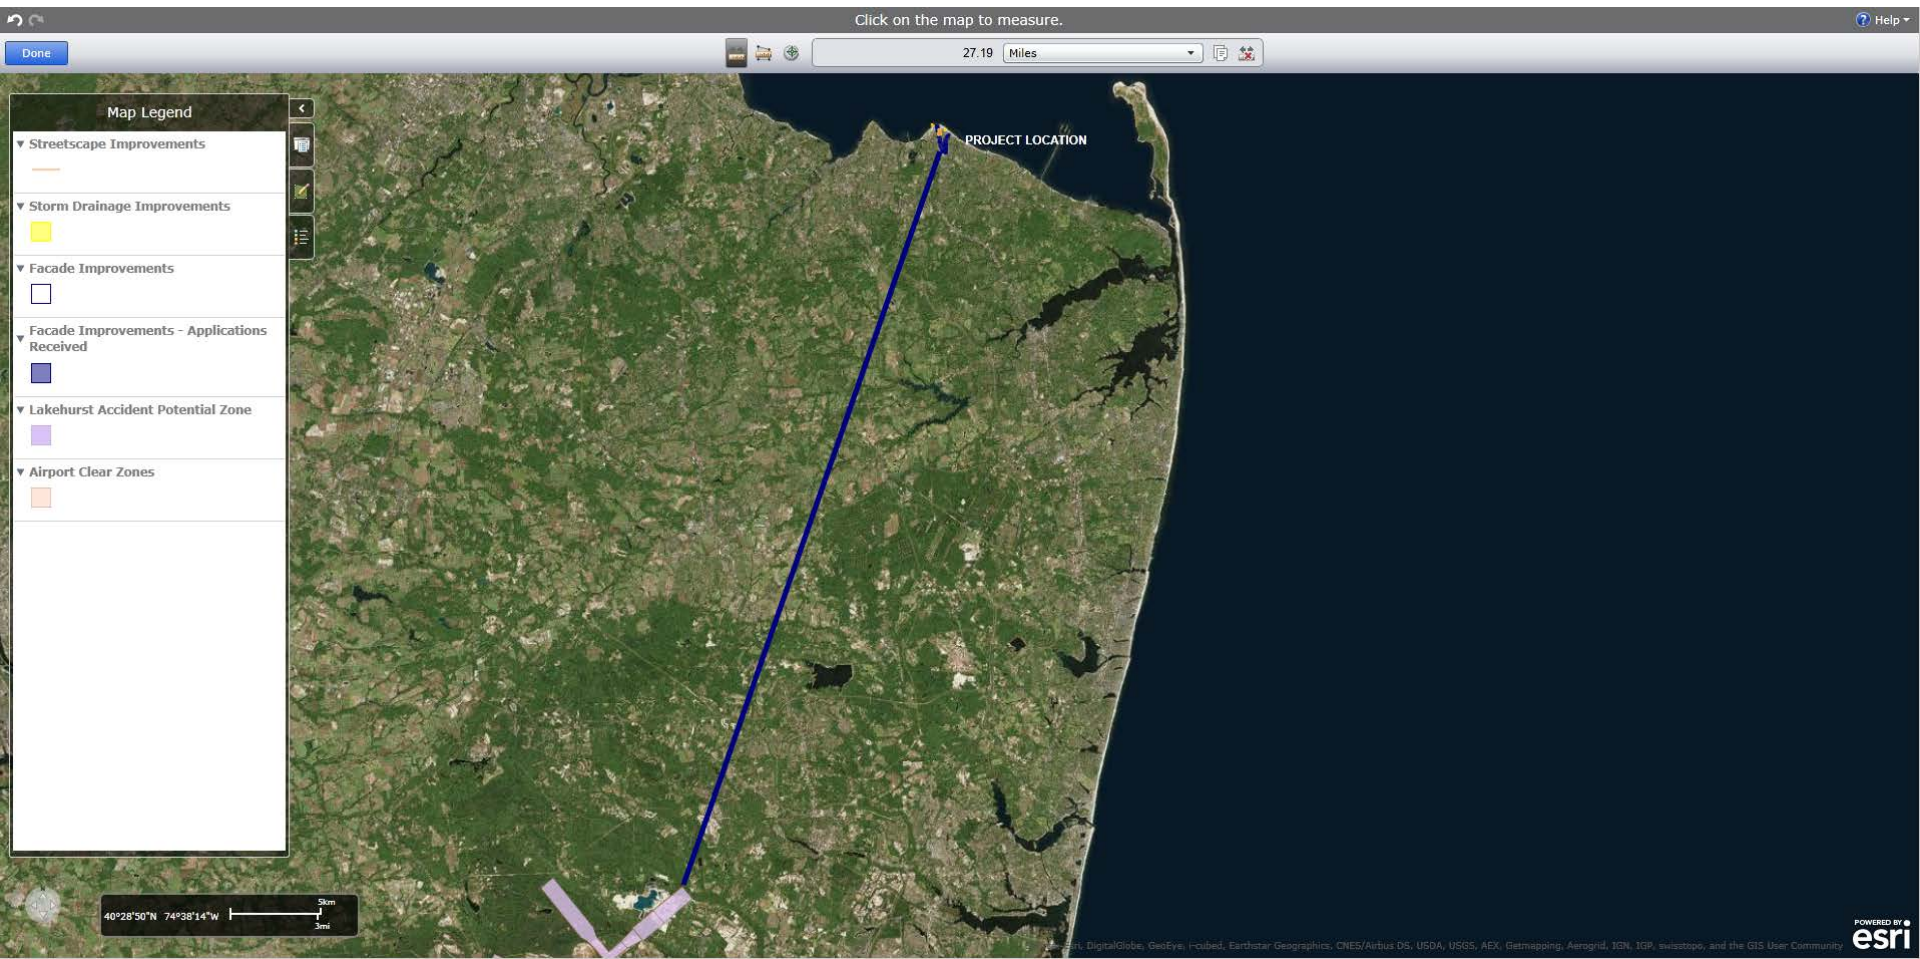

Application ID#: NCR 38959

Project Location: Keansburg, Monmouth County, New Jersey

Distance to Lakehurst Naval Air Station

Application ID#: NCR 38959

Project Location: Keansburg, Monmouth County, New Jersey

Distance to Newark International Airport

Application ID#: NCR 38959

Project Location: Keansburg, Monmouth County, New Jersey

Distance to Atlantic City International Airport