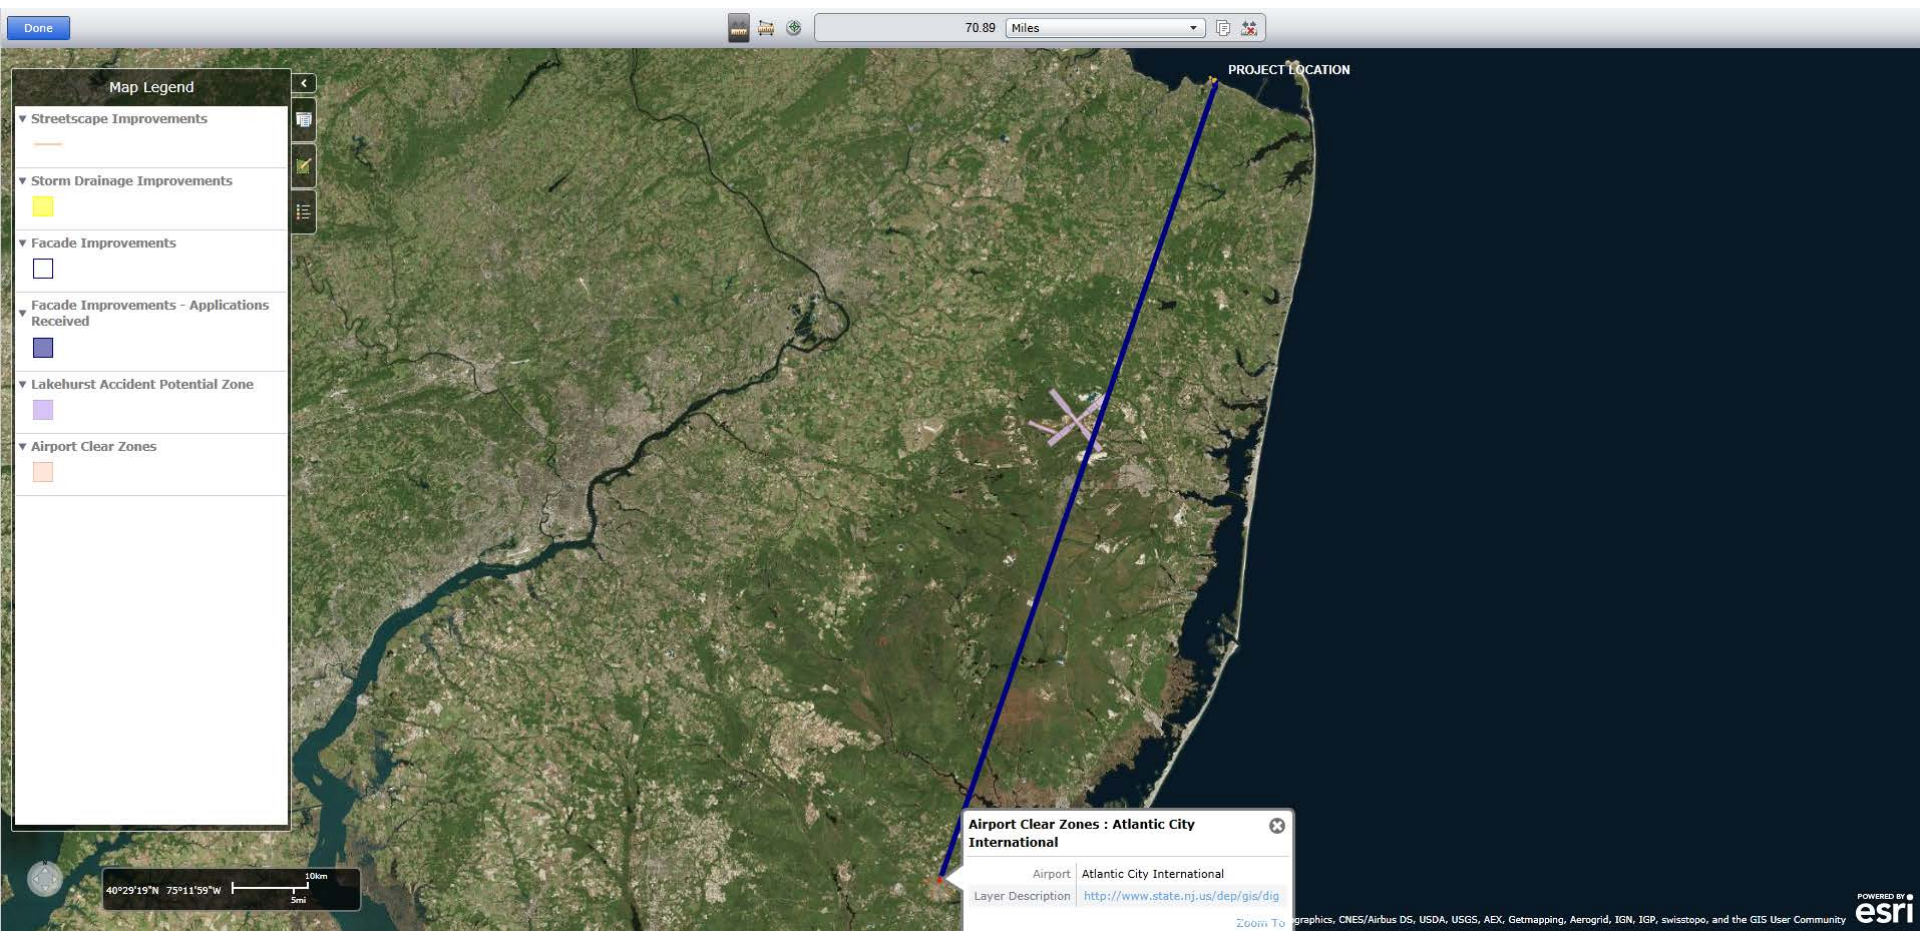

Application ID#: NCR 38959

Project Location: Keansburg, Monmouth County, New Jersey

Distance to Lakehurst Naval Air Station

Application ID#: NCR 38959

Project Location: Keansburg, Monmouth County, New Jersey

Distance to Newark International Airport

Application ID#: NCR 38959

Project Location: Keansburg, Monmouth County, New Jersey

Distance to Atlantic City International Airport