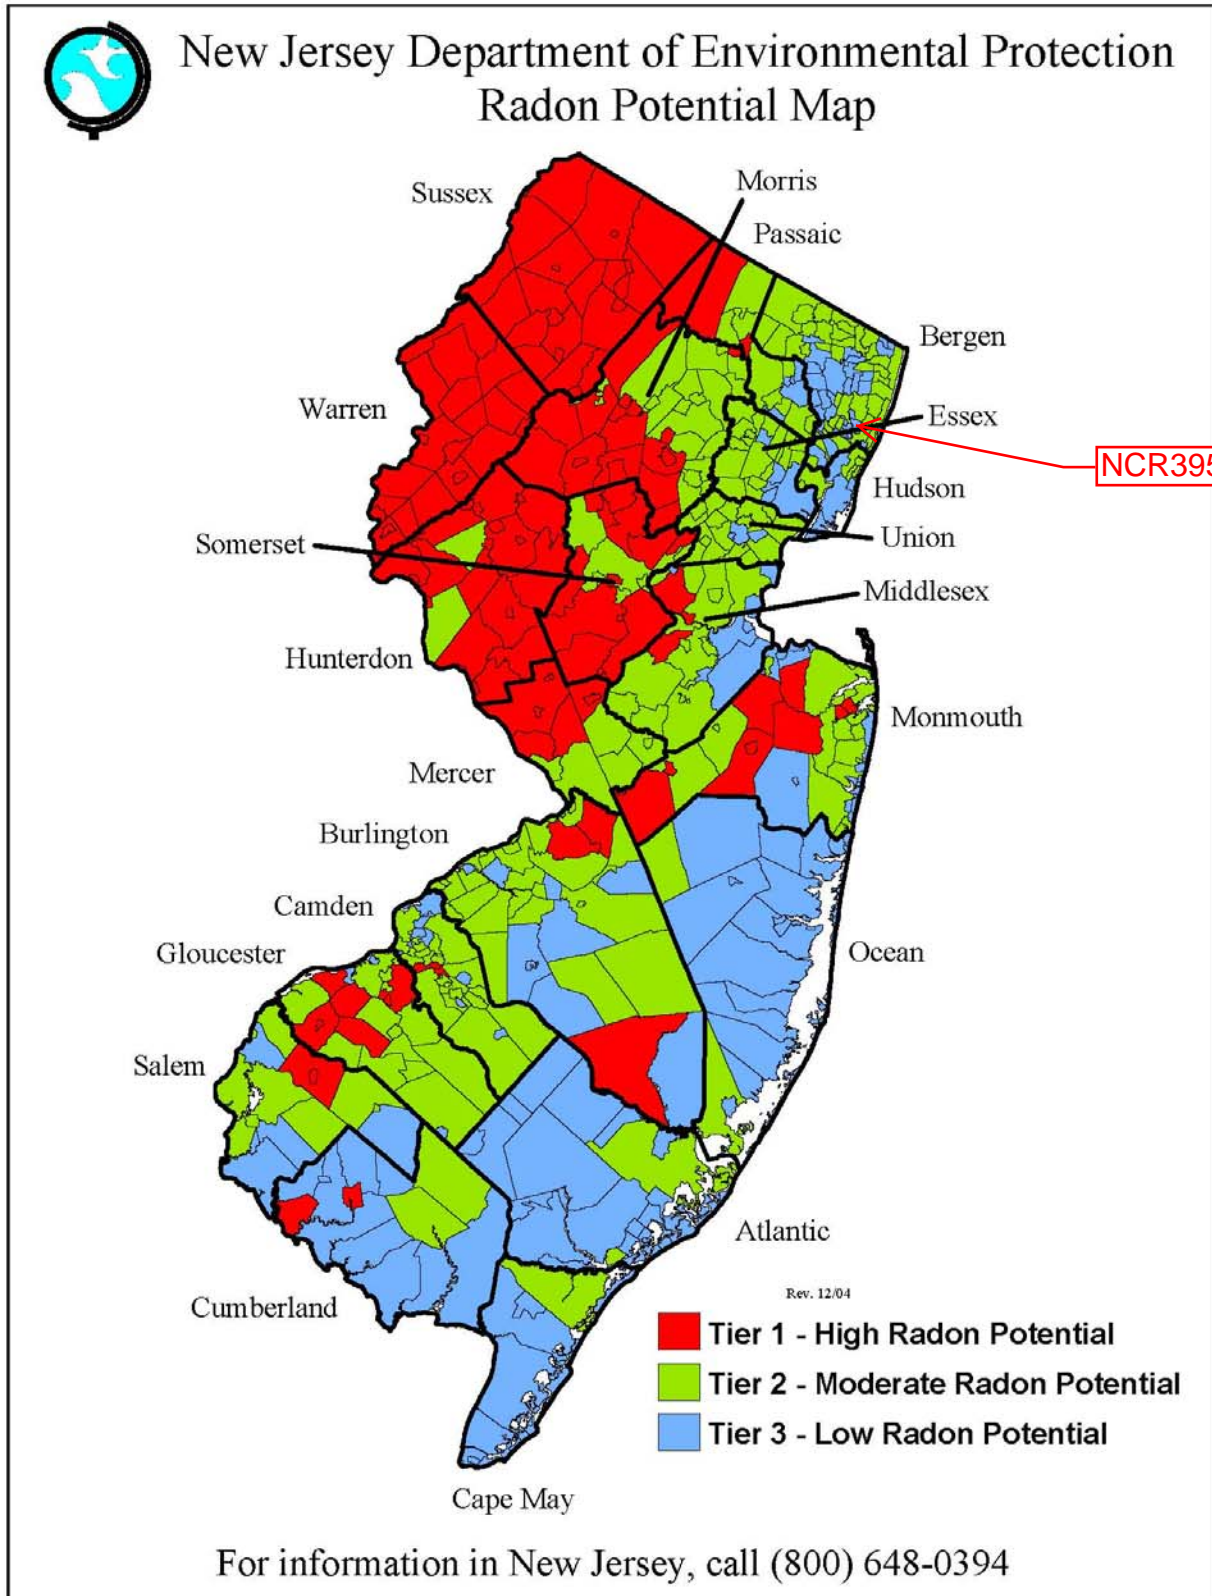

[Click here to see your town's radon potential.](#)

[Radon Main Page](#)

STATE OF NEW JERSEY

DEPARTMENT OF ENVIRONMENTAL PROTECTION

RADIATION PROTECTION AND RELEASE PREVENTION

**Sections:**

- [Radioactive Materials Program - Agreement State](#)
- [Radon Section](#)
- [Non-Ionizing Radiation Section](#)
- [Radiologically Contaminated Site Cleanups](#)
- [Back to Bureau of Environmental Radiation home page](#)