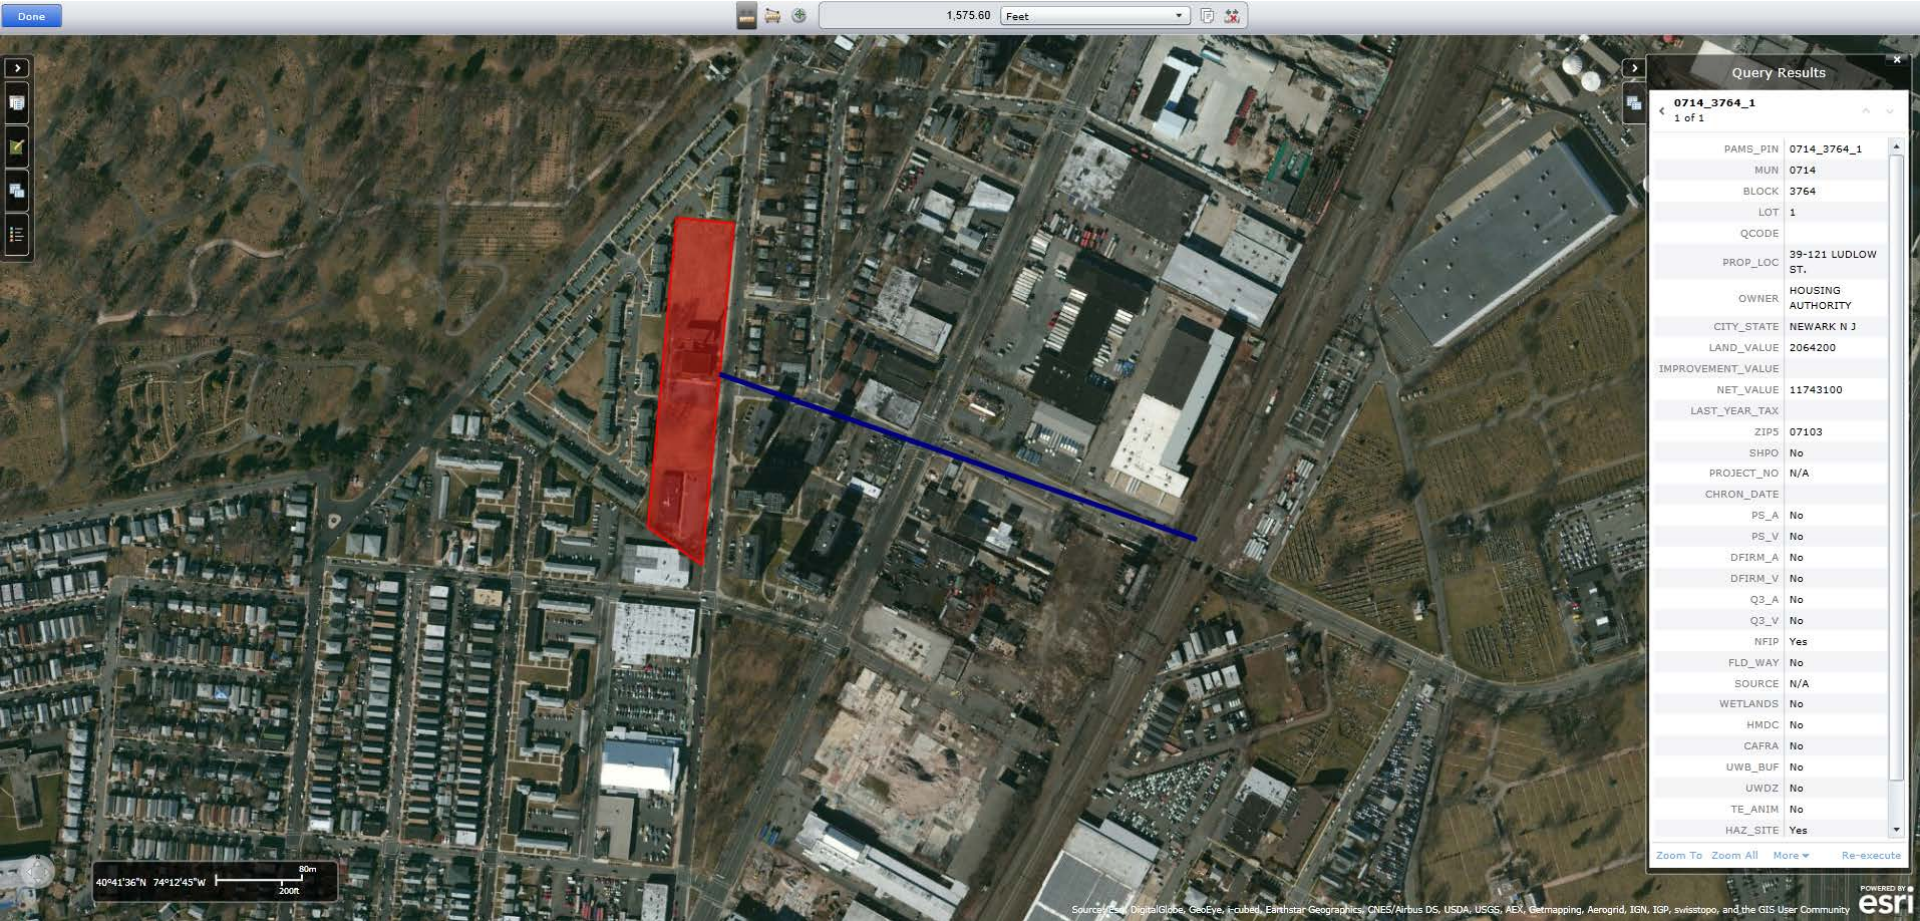

Distance from Project Site to Amtrak's Northeast Regional Line

Distance from Project Site to Amtrak's Acela Express

Distance from Project Site to Amtrak's Atlantic Coast Service Line

Distance from Project Site to Amtrak's Northeast, Mid-Atlantic, and Virginia Service Line

Distance from Project Site to Amtrak's Ethan Allen & Vermonter Service Line

Distance from Project Site to Amtrak's Pennsylvanian Service Line

Distance from Project Site to Amtrak's Keystone Service Line

Distance between Project Site to NJ Transit Northeast Corridor