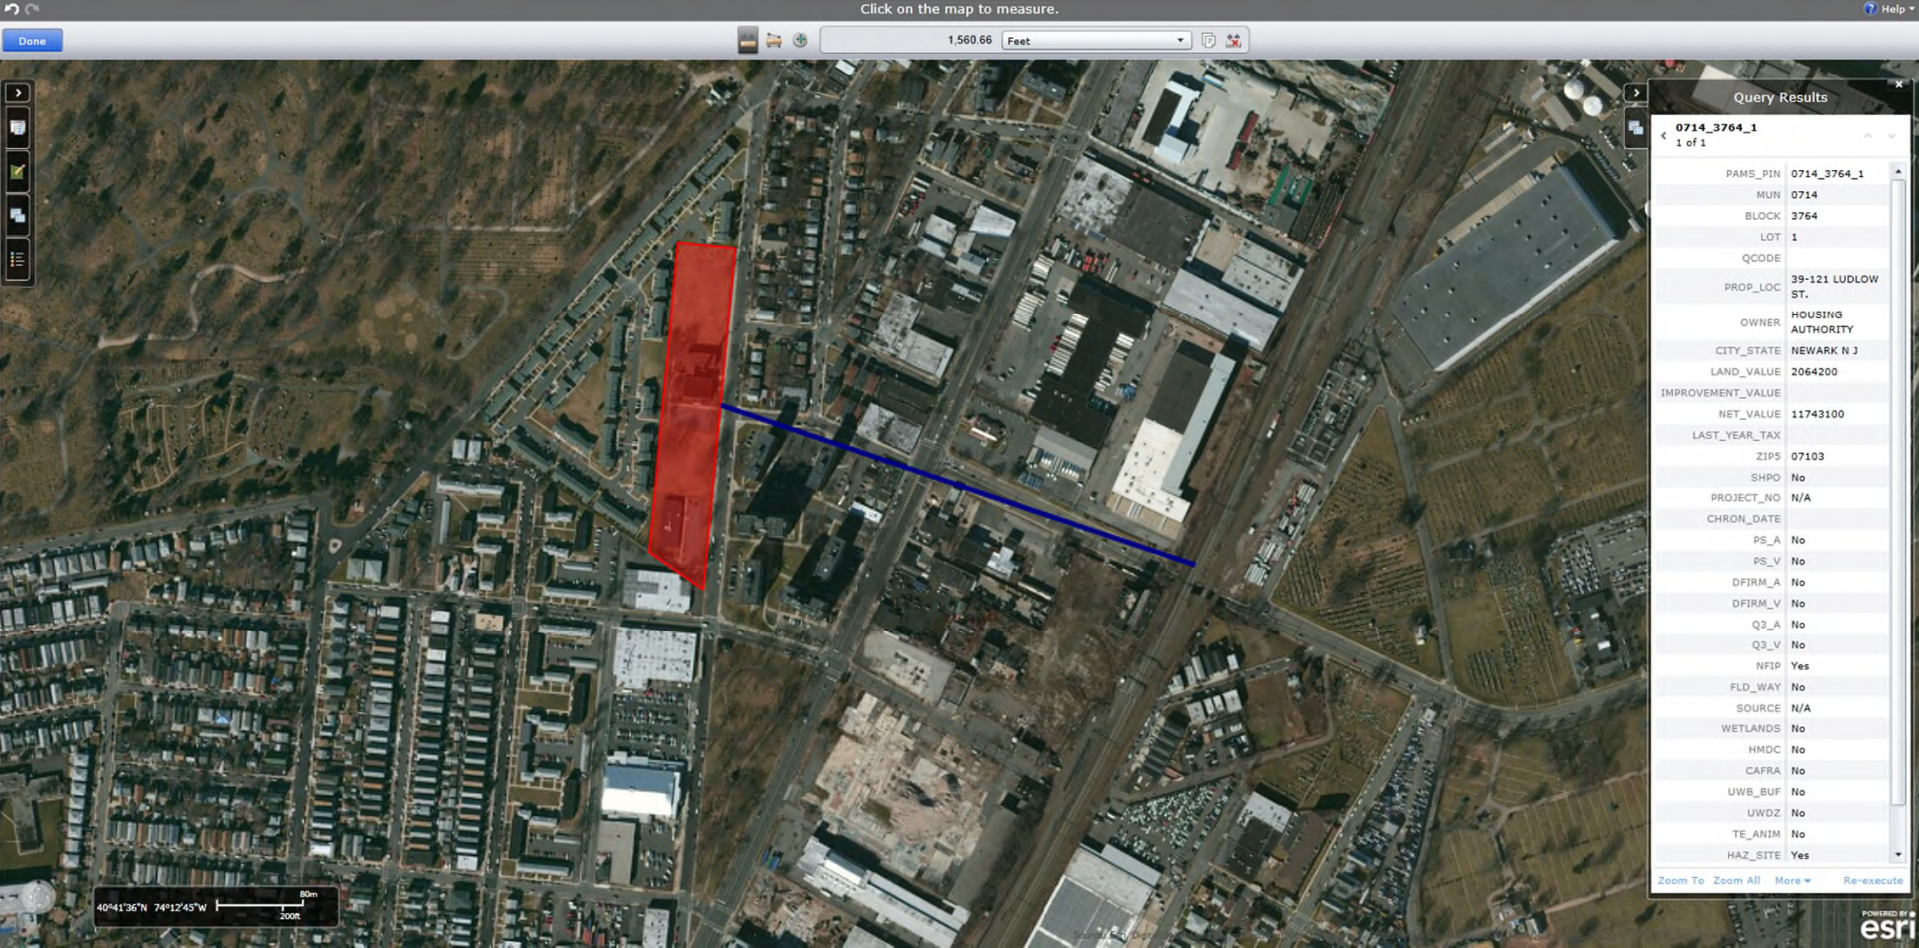

Distance from Project Site to Amtrak's Northeast Regional Line

Distance from Project Site to Amtrak's Acela Express

Distance from Project Site to Amtrak's Atlantic Coast Service Line

Distance from Project Site to Amtrak's Northeast, Mid-Atlantic, and Virginia Service Line

Distance from Project Site to Amtrak's Ethan Allen & Vermonter Service Line

Distance from Project Site to Amtrak's Pennsylvanian Service Line

Distance from Project Site to Amtrak's Keystone Service Line

Distance between Project Site to NJ Transit Northeast Corridor