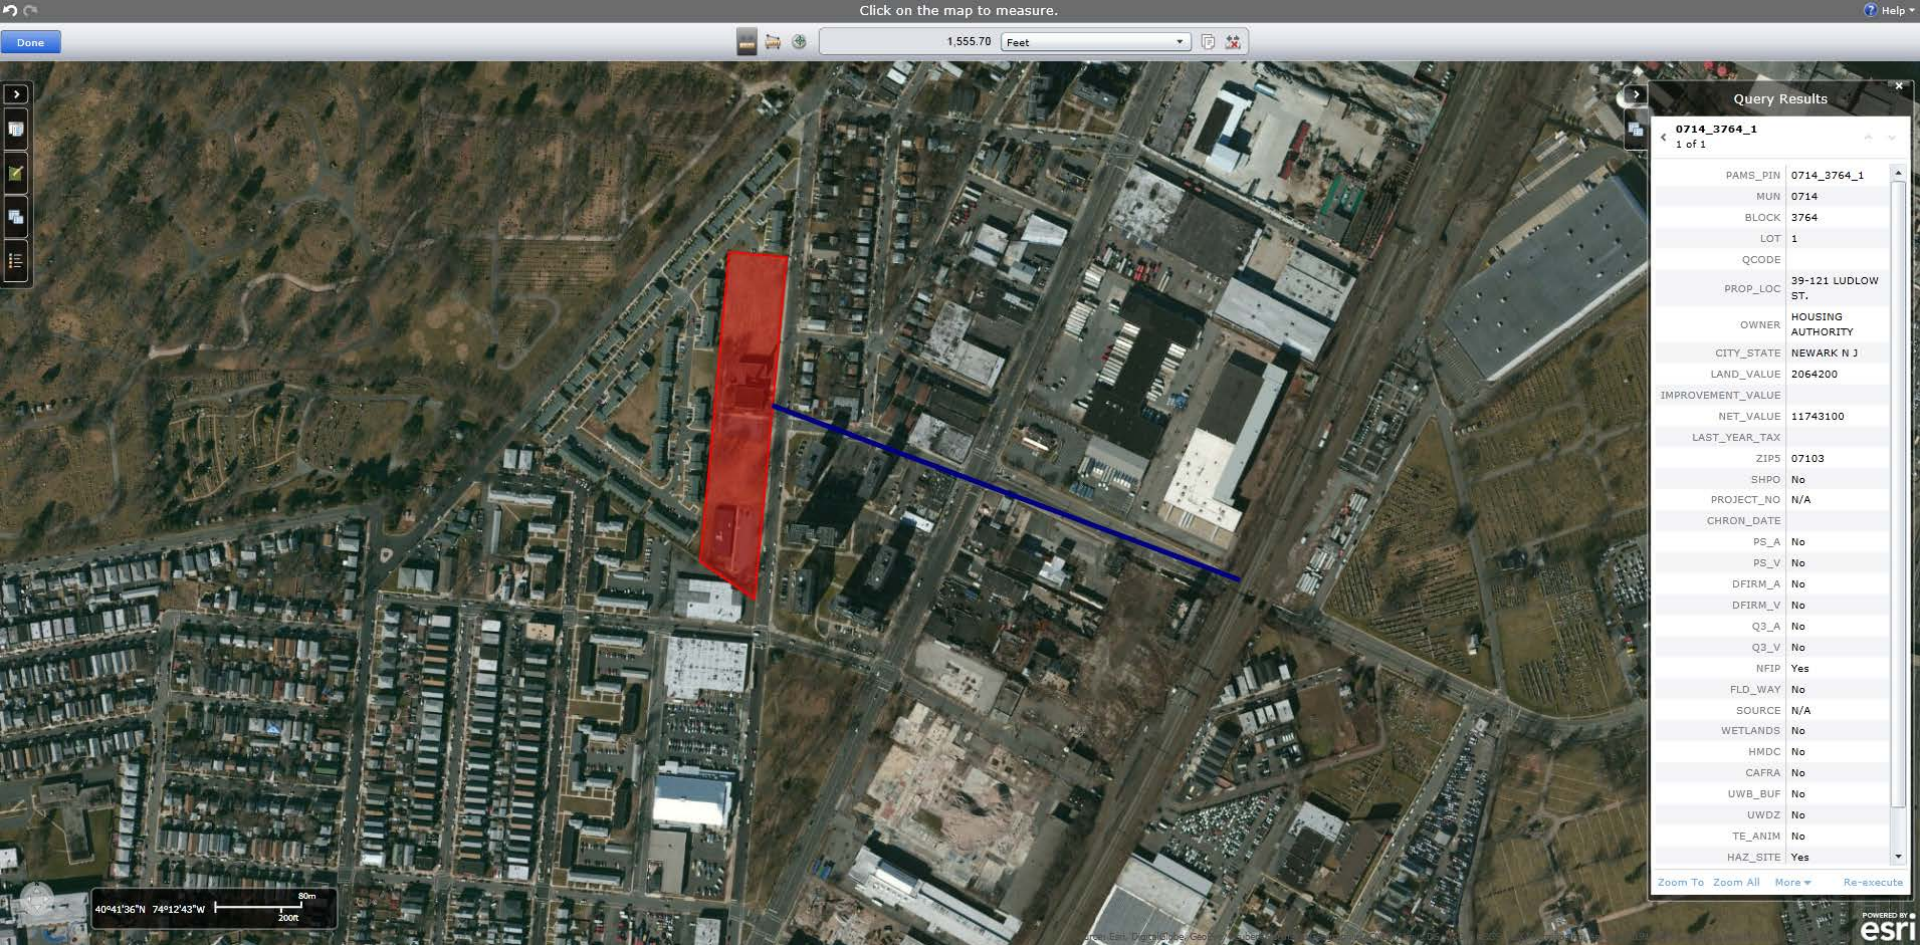

Distance from Project Site to Amtrak's Northeast Regional Line

Distance from Project Site to Amtrak's Acela Express

Distance from Project Site to Amtrak's Atlantic Coast Service Line

Distance from Project Site to Amtrak's Northeast, Mid-Atlantic, and Virginia Service Line

Distance from Project Site to Amtrak's Ethan Allen & Vermonter Service Line

Distance from Project Site to Amtrak's Pennsylvanian Service Line

Distance from Project Site to Amtrak's Keystone Service Line

Distance between Project Site to NJ Transit Northeast Corridor