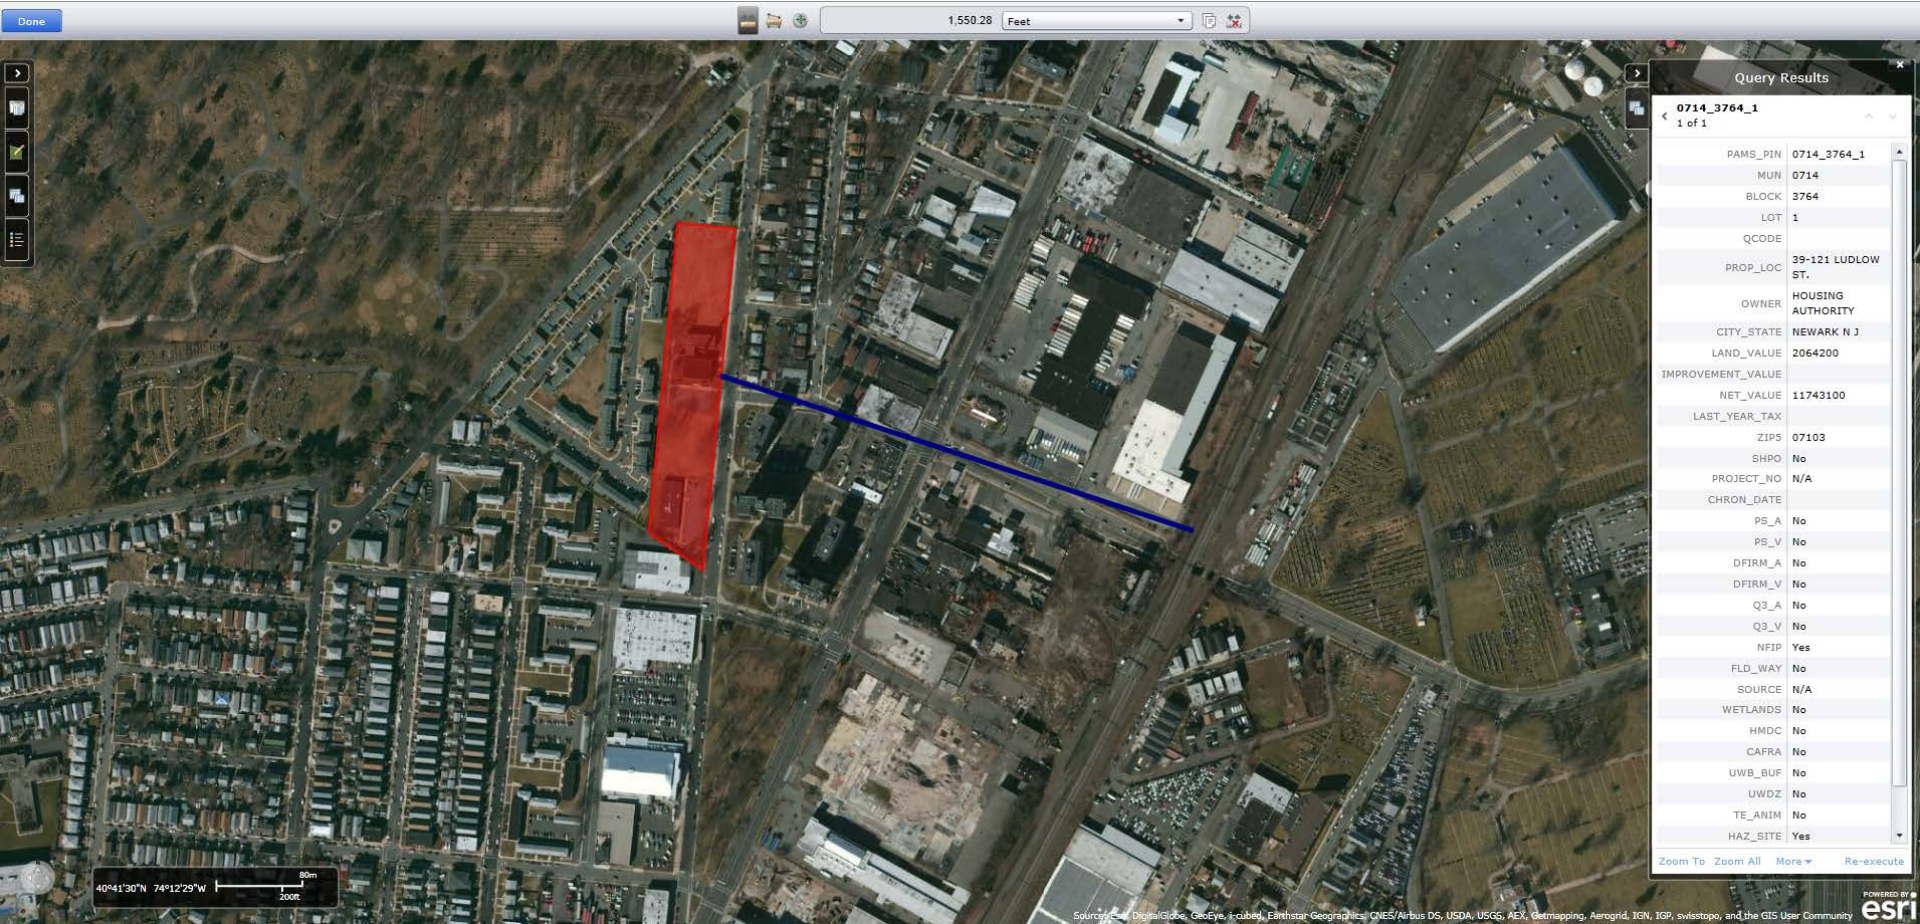

Distance from Project Site to Amtrak's Northeast Regional Line

Distance from Project Site to Amtrak's Acela Express

Distance from Project Site to Amtrak's Atlantic Coast Service Line

Distance from Project Site to Amtrak's Northeast, Mid-Atlantic, and Virginia Service Line

Distance from Project Site to Amtrak's Ethan Allen & Vermonter Service Line

Distance from Project Site to Amtrak's Pennsylvanian Service Line

Distance from Project Site to Amtrak's Keystone Service Line

Distance between Project Site to NJ Transit Northeast Corridor