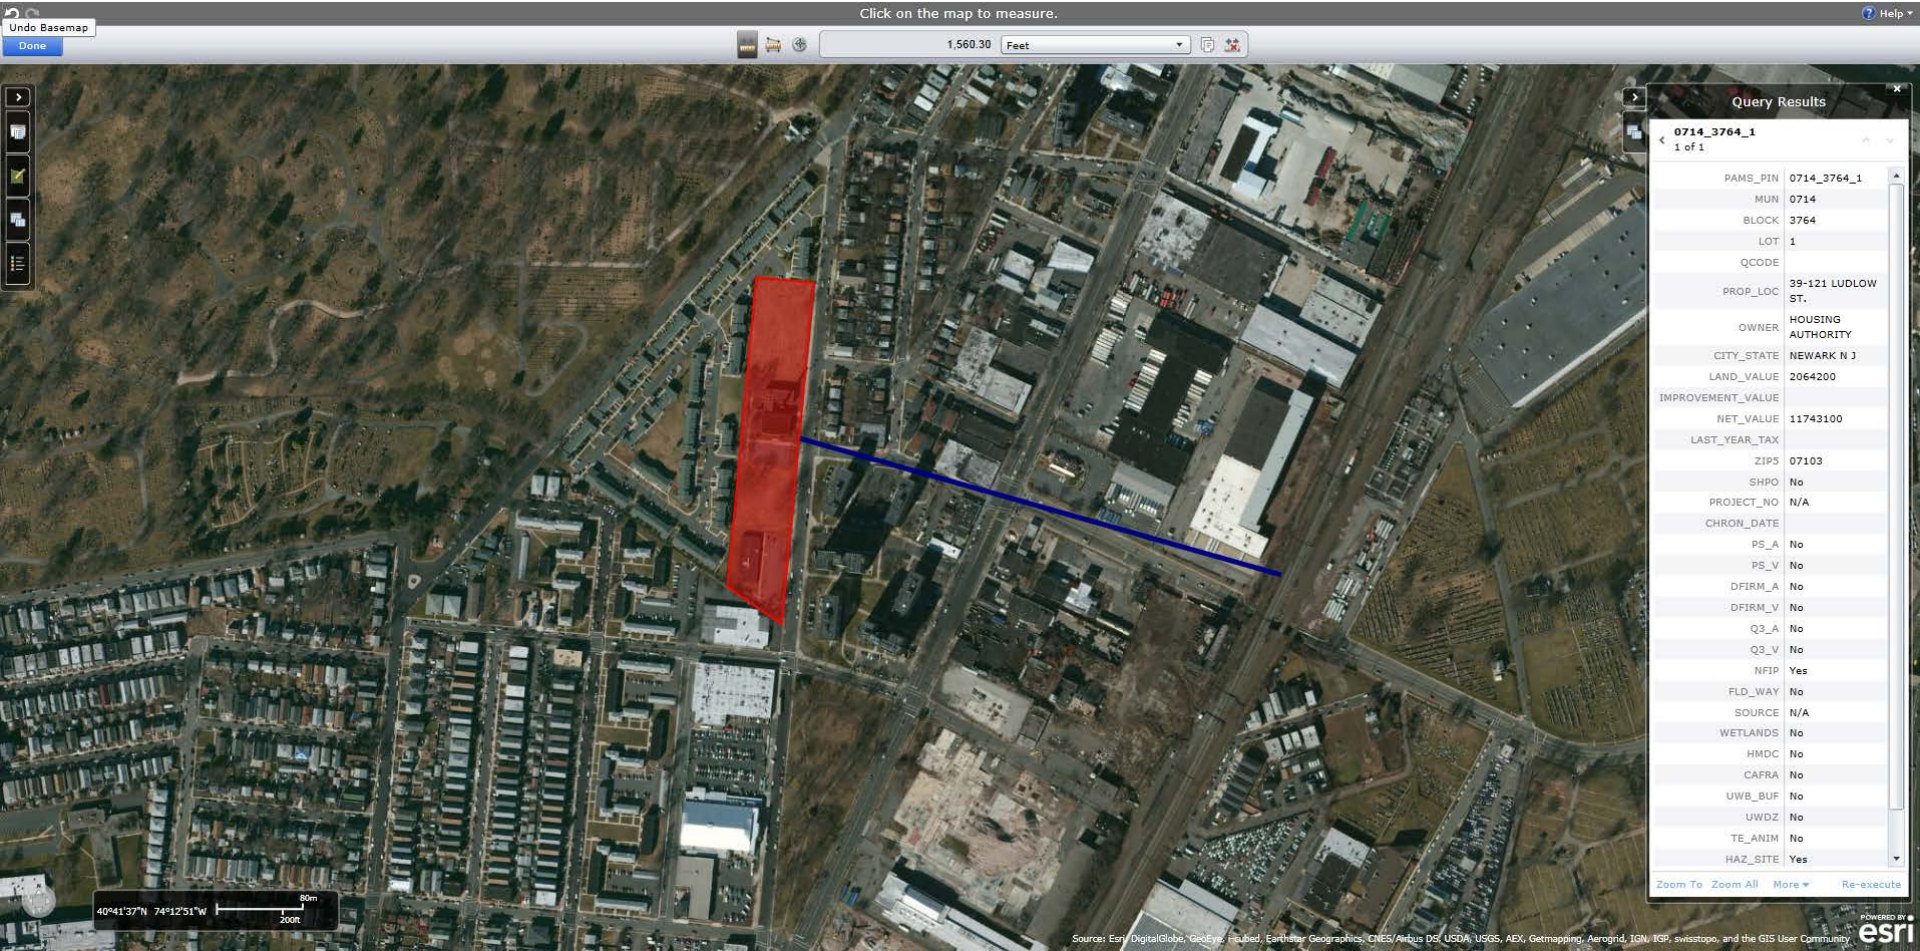

Distance from Project Site to Amtrak's Northeast Regional Line

Distance from Project Site to Amtrak's Acela Express

Distance from Project Site to Amtrak's Atlantic Coast Service Line

Distance from Project Site to Amtrak's Northeast, Mid-Atlantic, and Virginia Service Line

Distance from Project Site to Amtrak's Ethan Allen & Vermonter Service Line

Distance from Project Site to Amtrak's Pennsylvanian Service Line

Distance from Project Site to Amtrak's Keystone Service Line

Distance between Project Site to NJ Transit Northeast Corridor