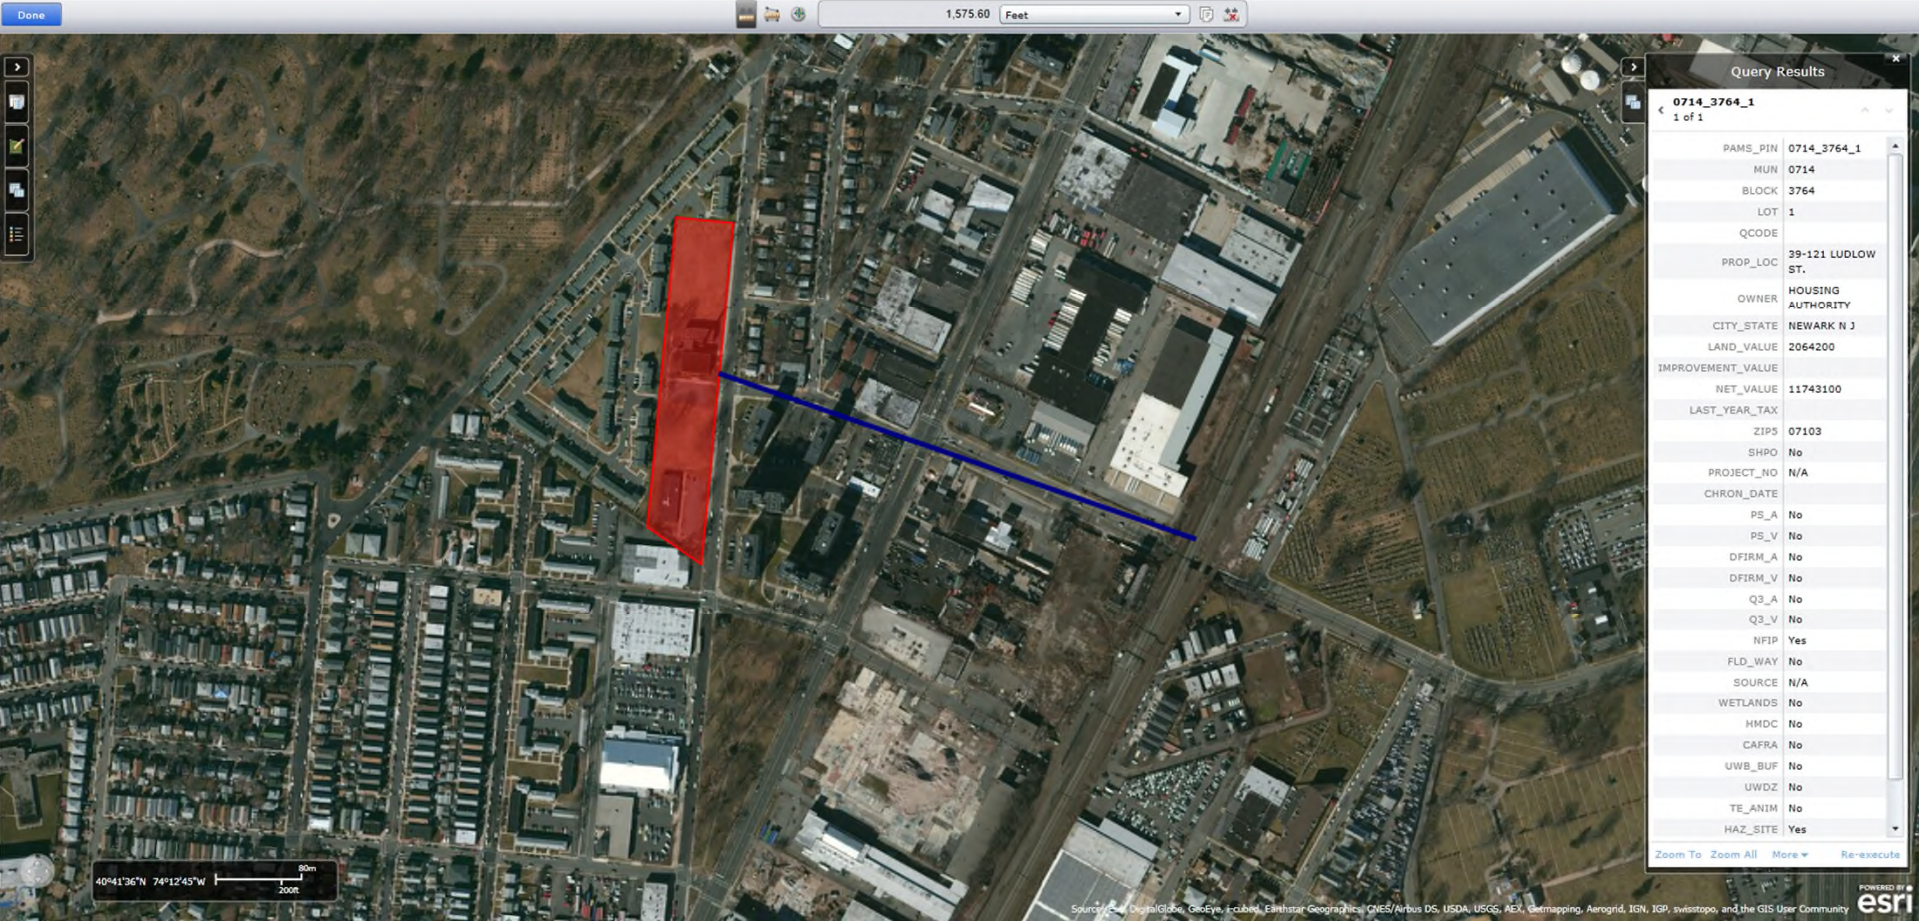

Distance from Project Site to Amtrak's Northeast Regional Line

Distance from Project Site to Amtrak's Acela Express

Distance from Project Site to Amtrak's Atlantic Coast Service Line

Distance from Project Site to Amtrak's Northeast, Mid-Atlantic, and Virginia Service Line

Distance from Project Site to Amtrak's Ethan Allen & Vermonter Service Line

Distance from Project Site to Amtrak's Pennsylvanian Service Line

Distance from Project Site to Amtrak's Keystone Service Line

Distance between Project Site to NJ Transit Northeast Corridor