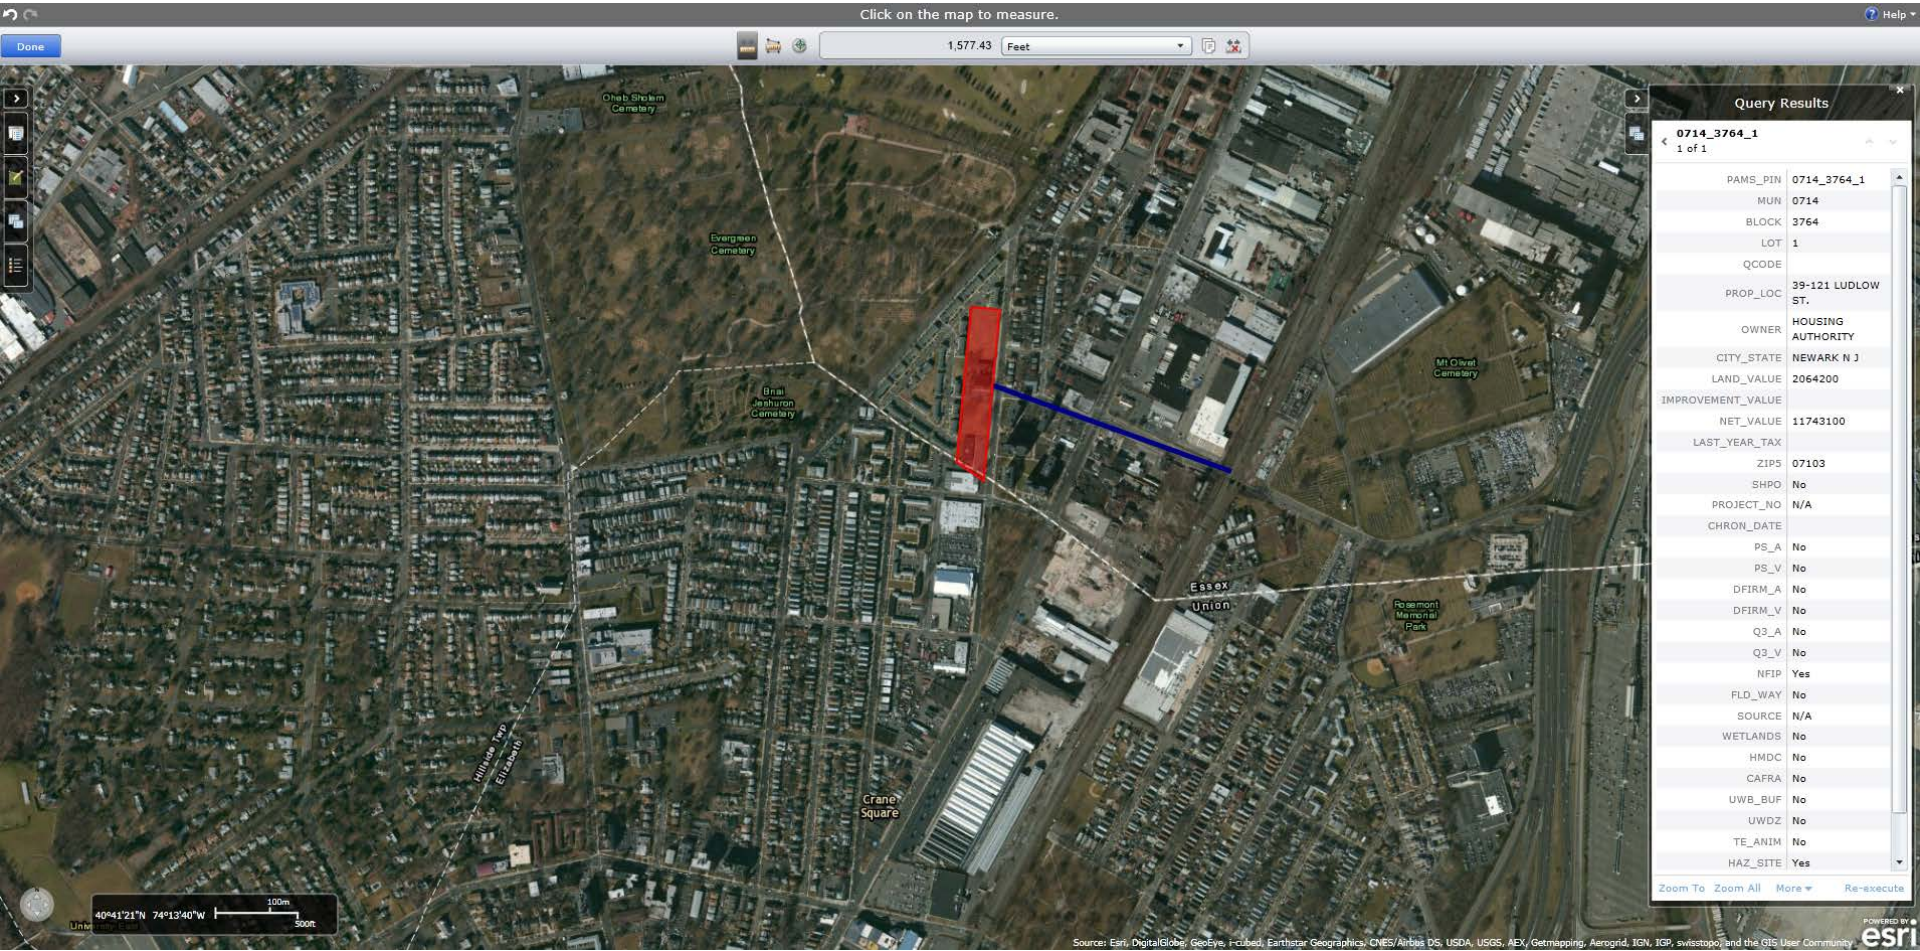

Distance from Project Site to Amtrak's Northeast Regional Line

Distance from Project Site to Amtrak's Acela Express

Distance from Project Site to Amtrak's Atlantic Coast Service Line

Distance from Project Site to Amtrak's Northeast, Mid-Atlantic, and Virginia Service Line

Distance from Project Site to Amtrak's Ethan Allen & Vermonter Service Line

Distance from Project Site to Amtrak's Pennsylvanian Service Line

Distance from Project Site to Amtrak's Keystone Service Line

Distance between Project Site to NJ Transit Northeast Corridor