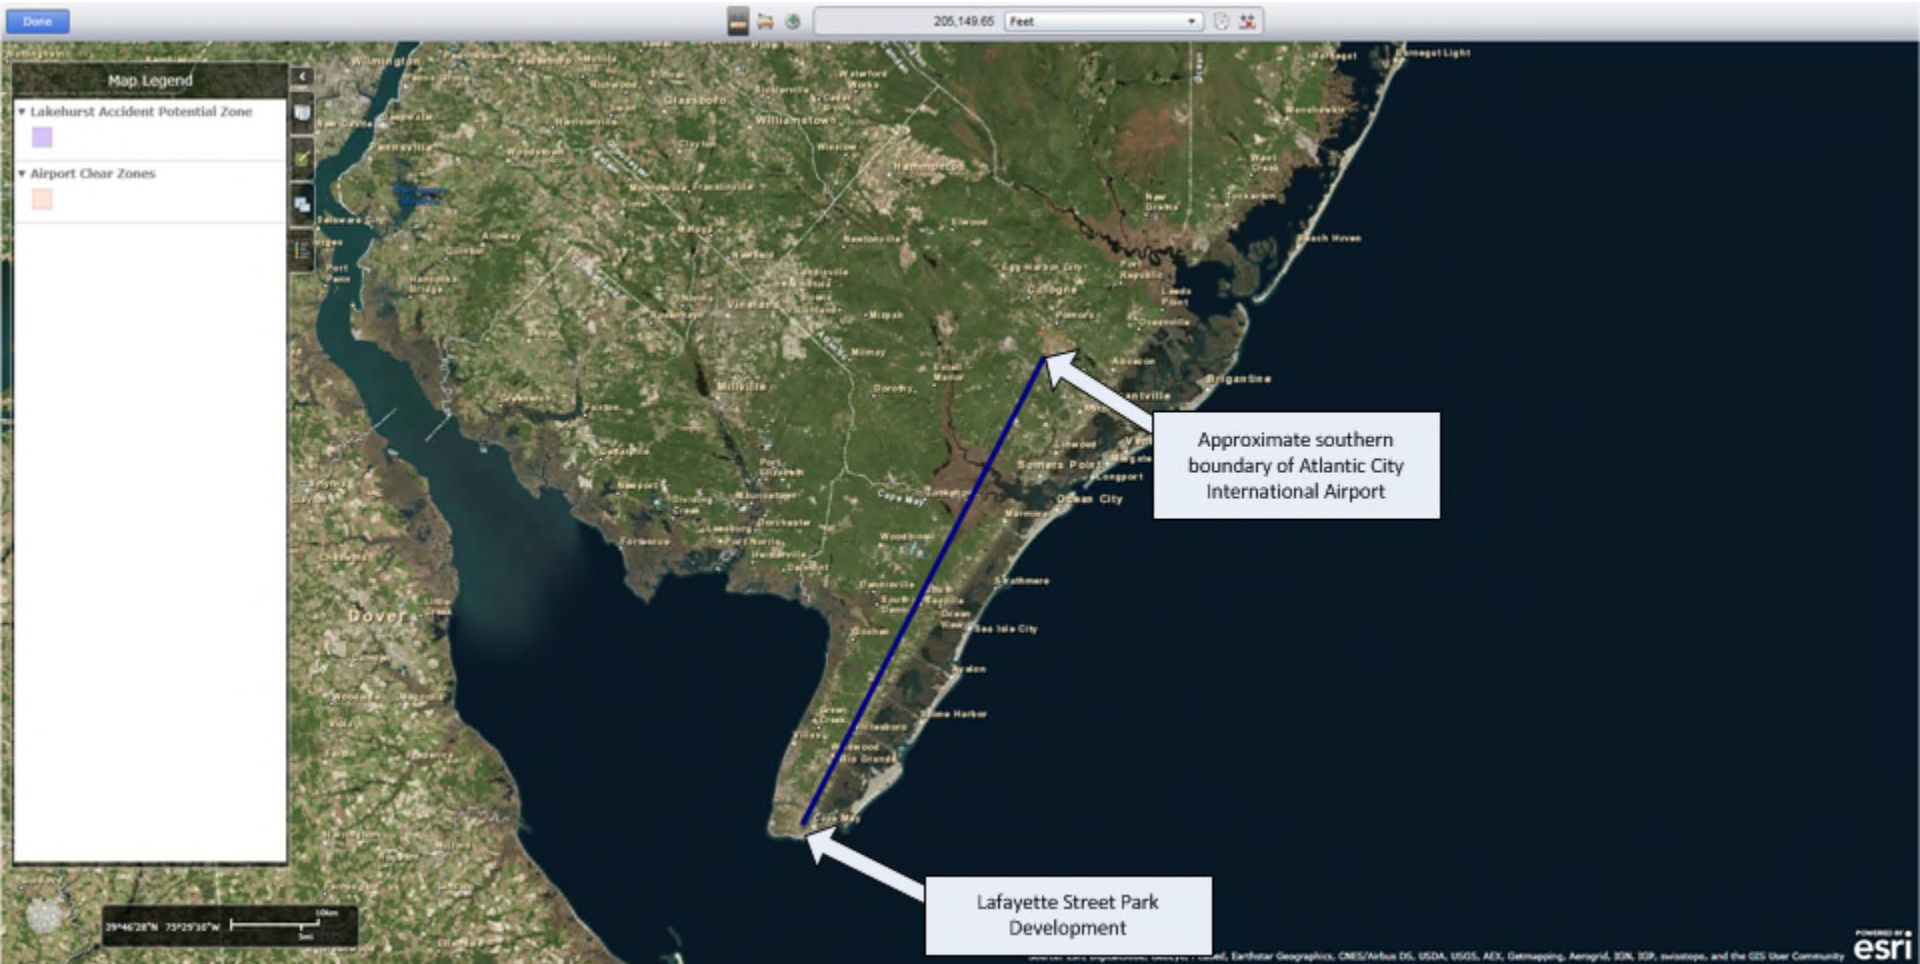

Application ID#: NCR39811 Address: 801 Lafayette Street, Cape May

The project area comprises lots with PAMS PINs: 0502_1061_50; 0502_1061_51; 0502_1061_52 ; 0502_1061_53 (partial); & 0502_1061_54 (partial).