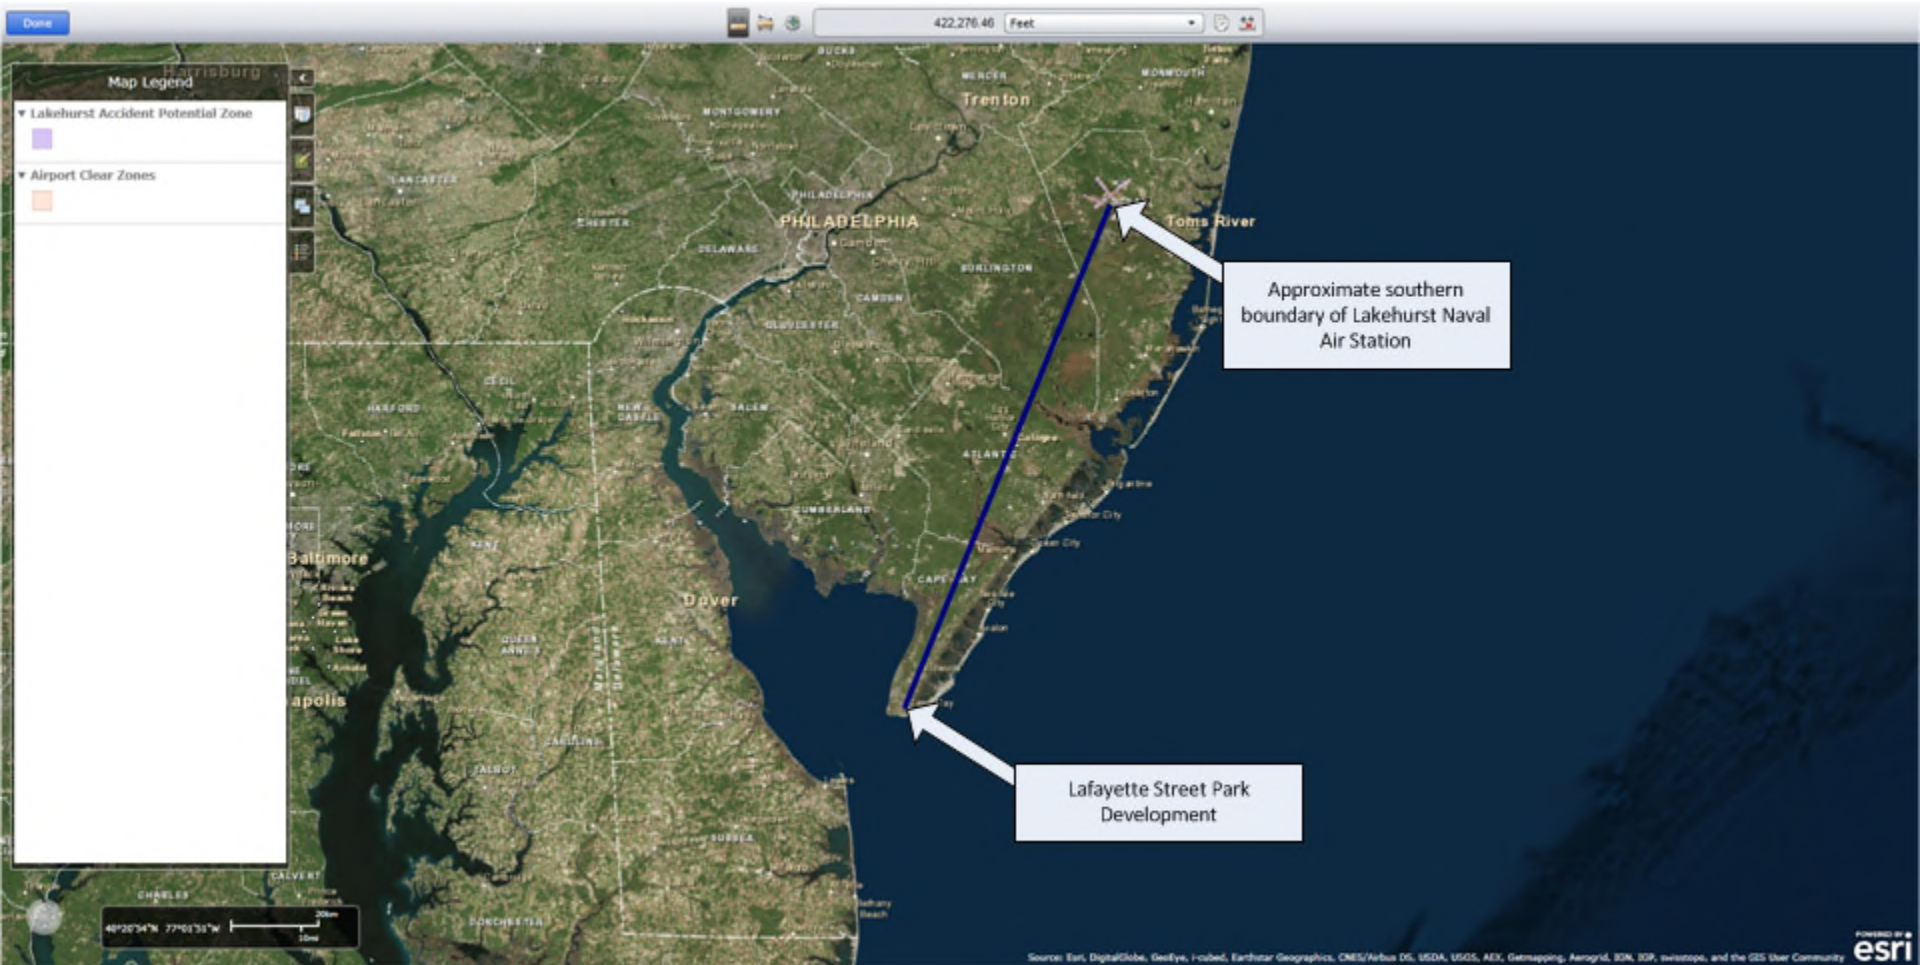

Application ID#: NCR39811 Address: 801 Lafayette Street, Cape May

The project area comprises lots with PAMS PINs: 0502_1061_50; 0502_1061_51; 0502_1061_52 ; 0502_1061_53 (partial); & 0502_1061_54 (partial).