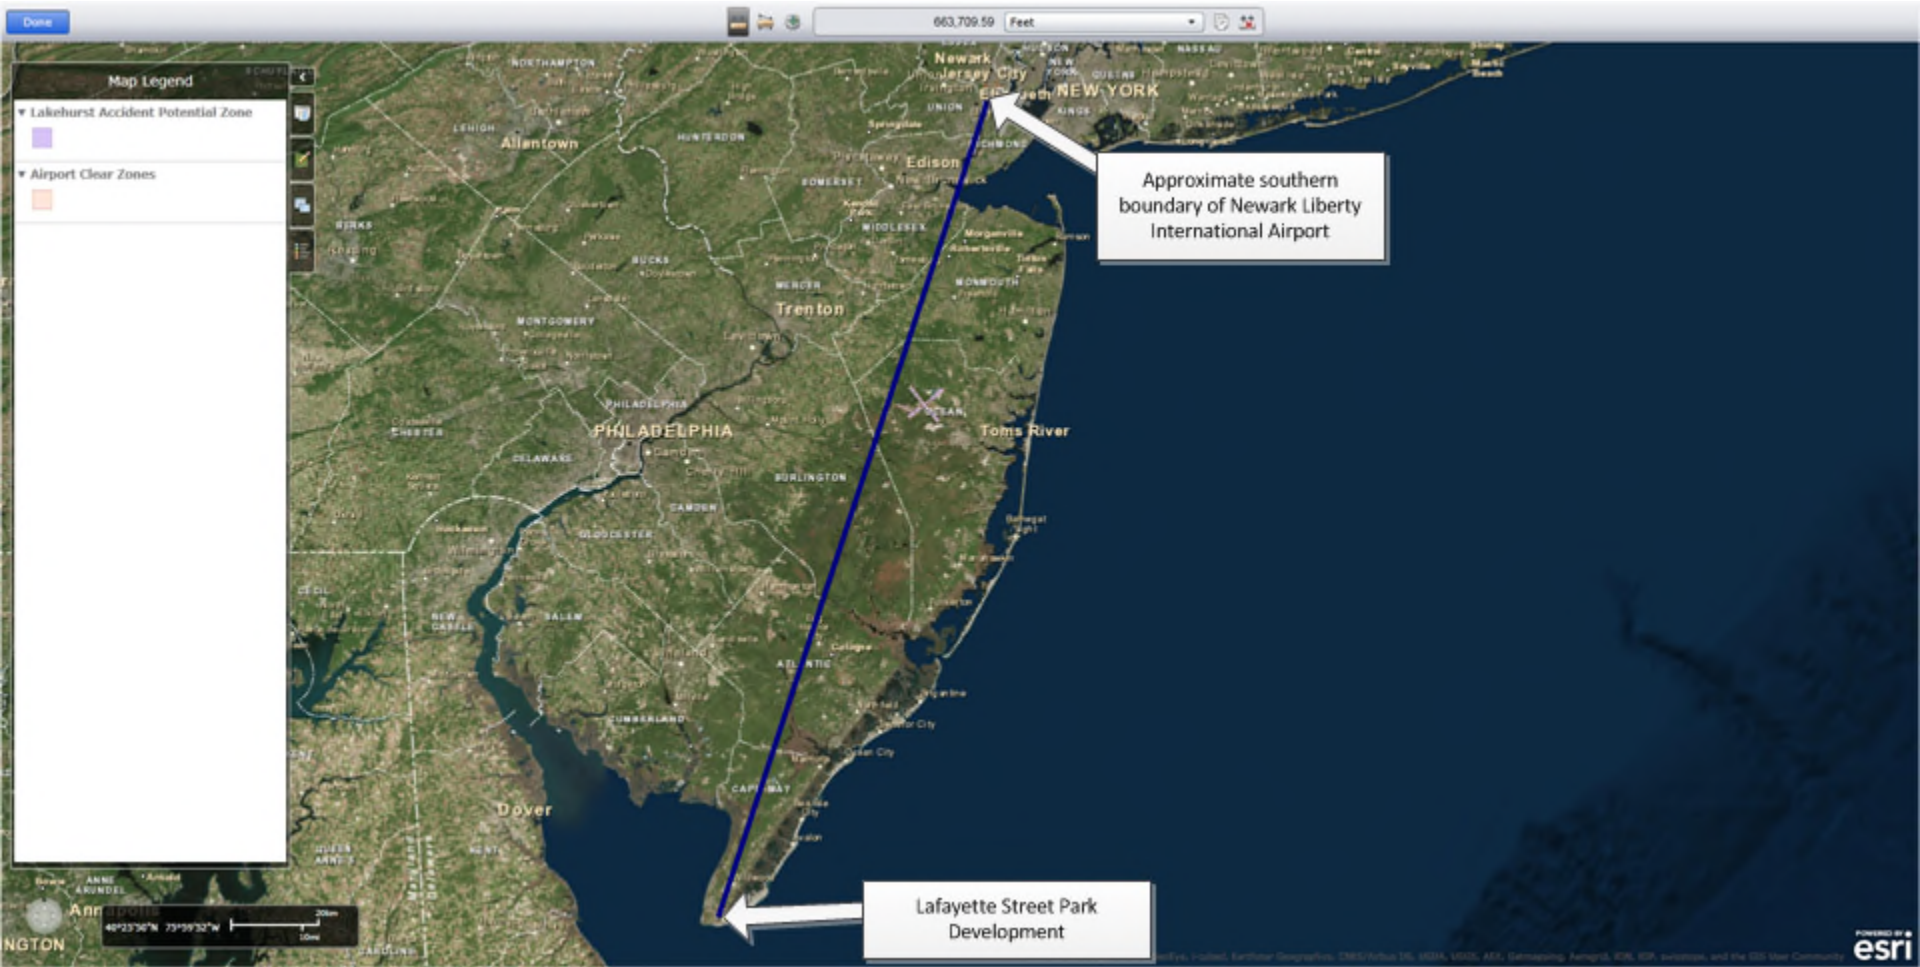

Application ID#: NCR39811 Address: 801 Lafayette Street, Cape May

The project area comprises lots with PAMS PINs: 0502_1061_50; 0502_1061_51; 0502_1061_52 ; 0502_1061_53 (partial); & 0502_1061_54 (partial).