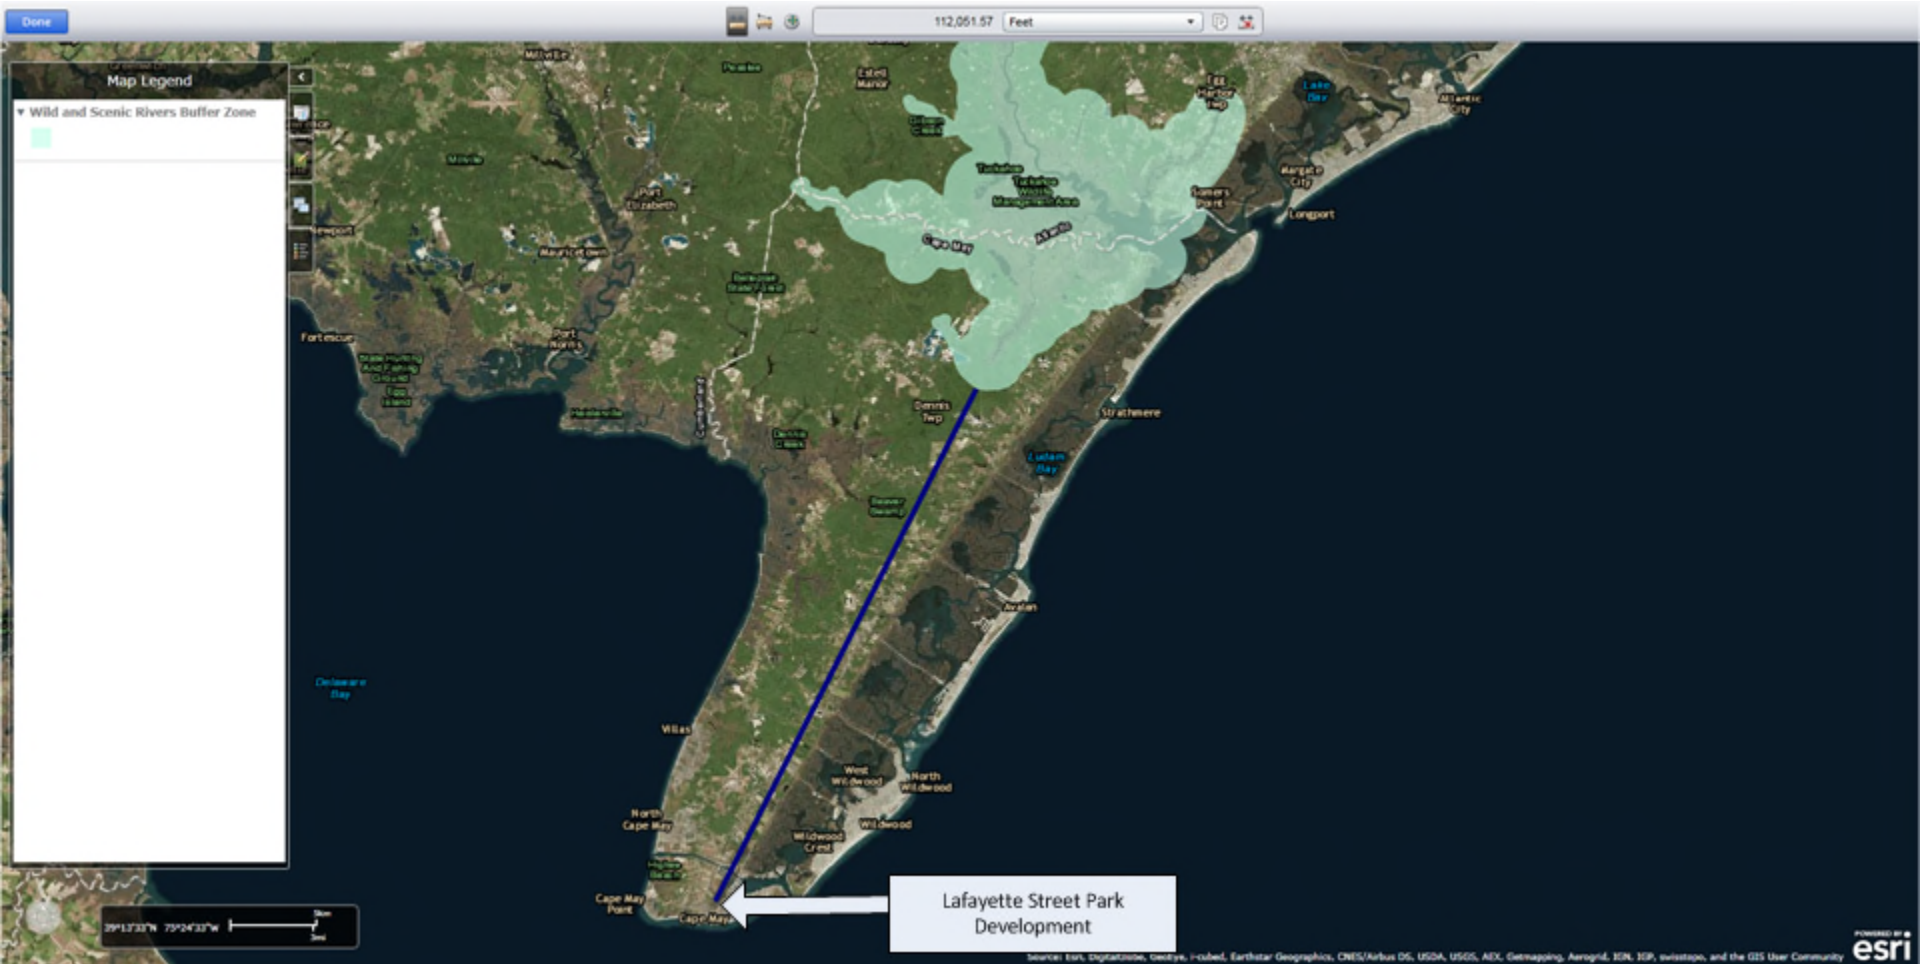

Application ID#: NCR39811 Address: 801 Lafayette Street, Cape May

The project area comprises lots with PAMS PINs: 0502_1061_50 ; 0502_1061_51; 0502_1061_52 ; 0502_1061_53 (partial); & 0502_1061_54 (partial).

National Wild And Scenic Rivers System

September 2009

www.river.gov/maps/conus.php

Application ID#: NCR39811 Address: 801 Lafayette Street, Cape May

The project area comprises lots with PAMS PINs: 0502_1061_50 ; 0502_1061_51; 0502_1061_52 ; 0502_1061_53 (partial); & 0502_1061_54 (partial).