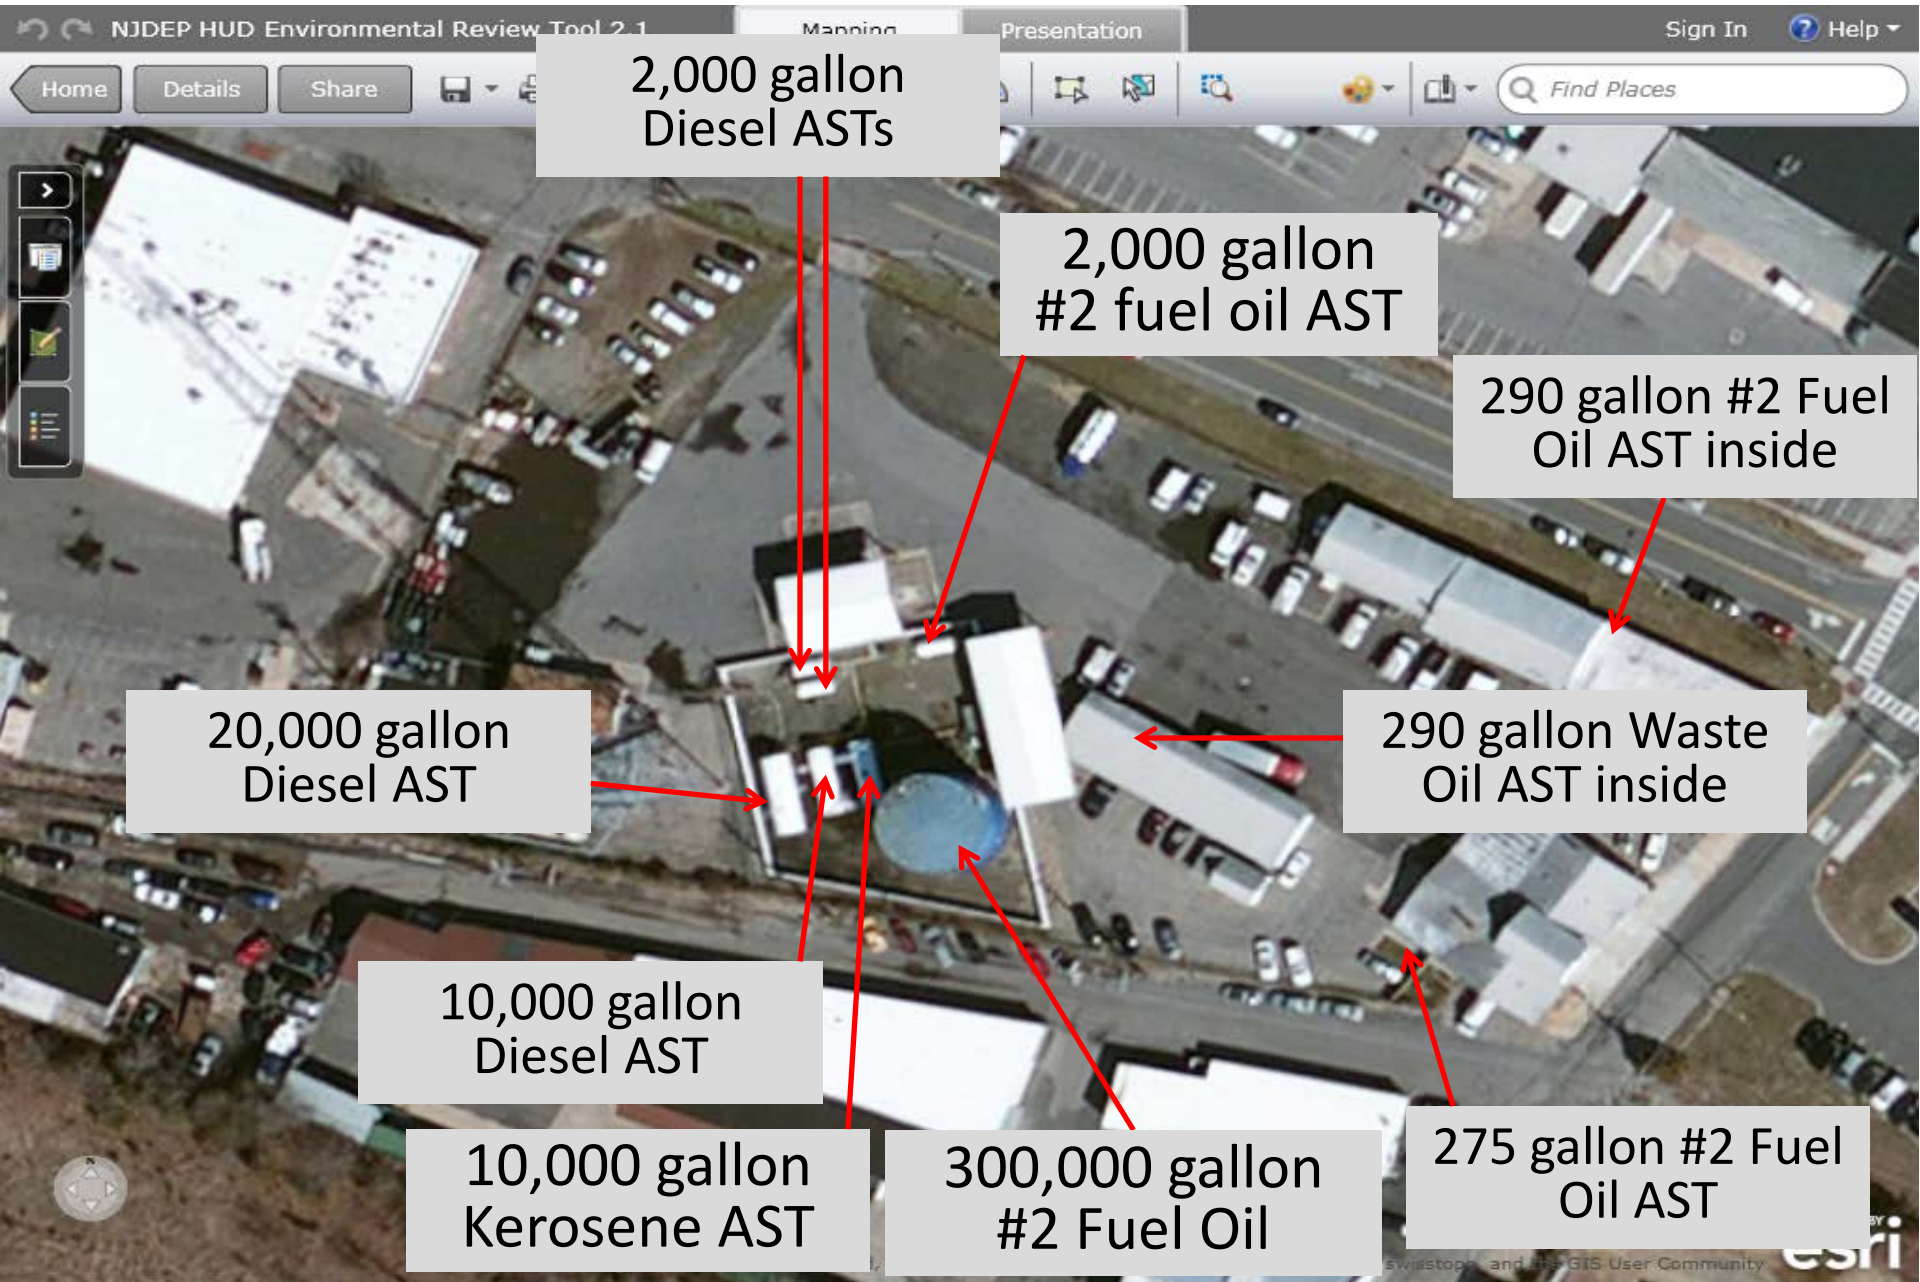

1508_566.02_6 – Point Bay Fuel 71 Irons St., Toms River, NJ 08753

Site visit 2/20/2014

2,000 gallon Diesel ASTs

2,000 gallon #2 fuel oil AST

290 gallon #2 Fuel Oil AST inside

20,000 gallon Diesel AST

290 gallon Waste Oil AST inside

10,000 gallon Diesel AST

10,000 gallon Kerosene AST

300,000 gallon #2 Fuel Oil

275 gallon #2 Fuel Oil AST

- 300,000 gallon steel tank with secondary containment.
- 20,000 gallon steel tank with secondary containment.
- Two 10,000 gallon tanks are steel tanks with secondary containment.
- Three 2,000 gallon tanks steel tanks with secondary containment.
- Two 290 gallon tanks are double walled steel tanks.
- 275 gallon tank is a steel tank with secondary containment.