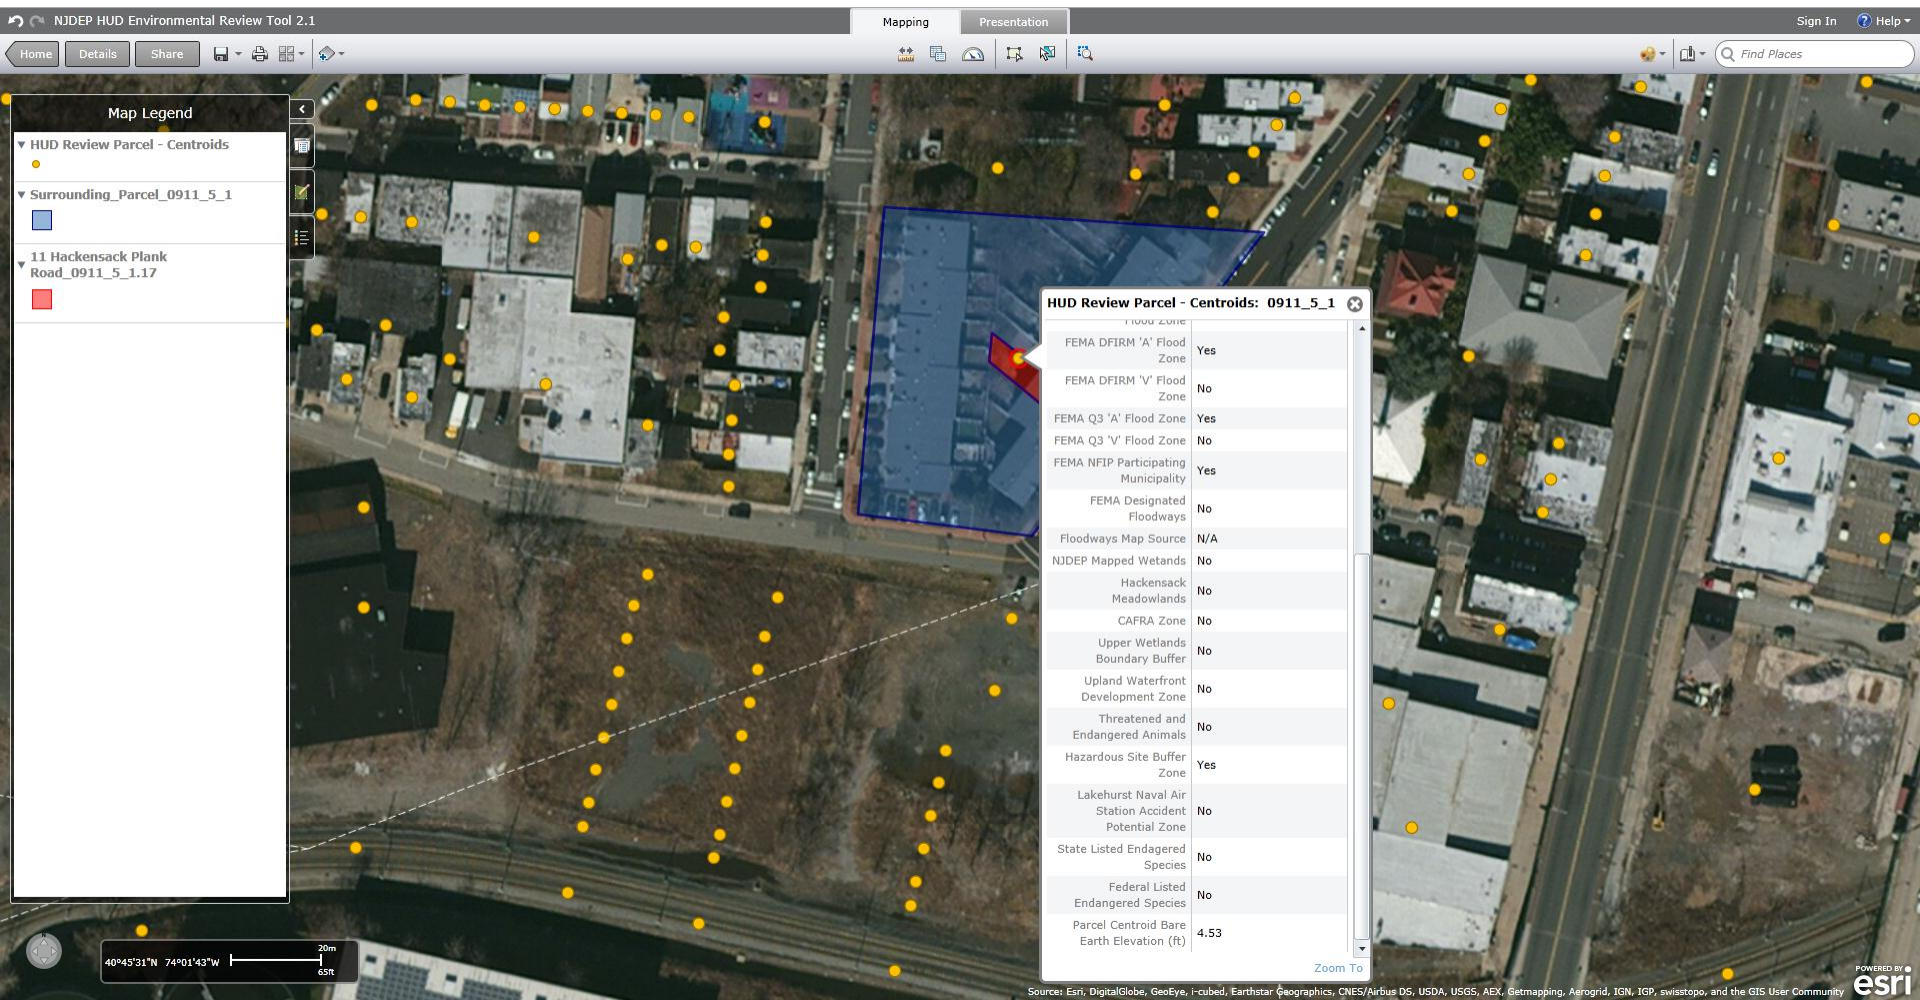

Endangered Species Map

Application ID#: RRE0021449 Block 5 Lot 1.17 Address: 11 Hackensack Plank Road, Weehawken

Endangered Species Map – Centroids Layer