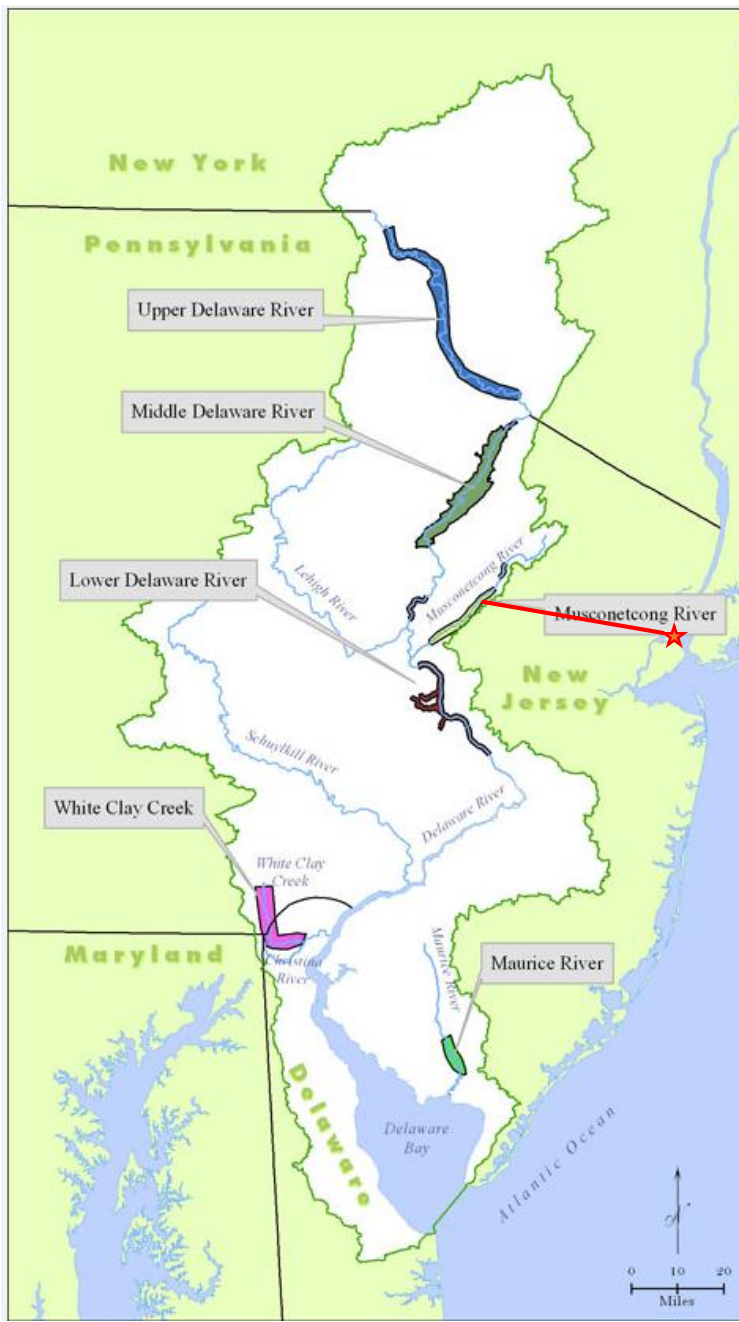

Application ID#: RRE0021449 Block 5 Lot 1.17 Address: 11 Hackensack Plank Road, Weehawken

Wild and Scenic Rivers Map

Project Site Location is approximately 40 miles from the Musconetcong River