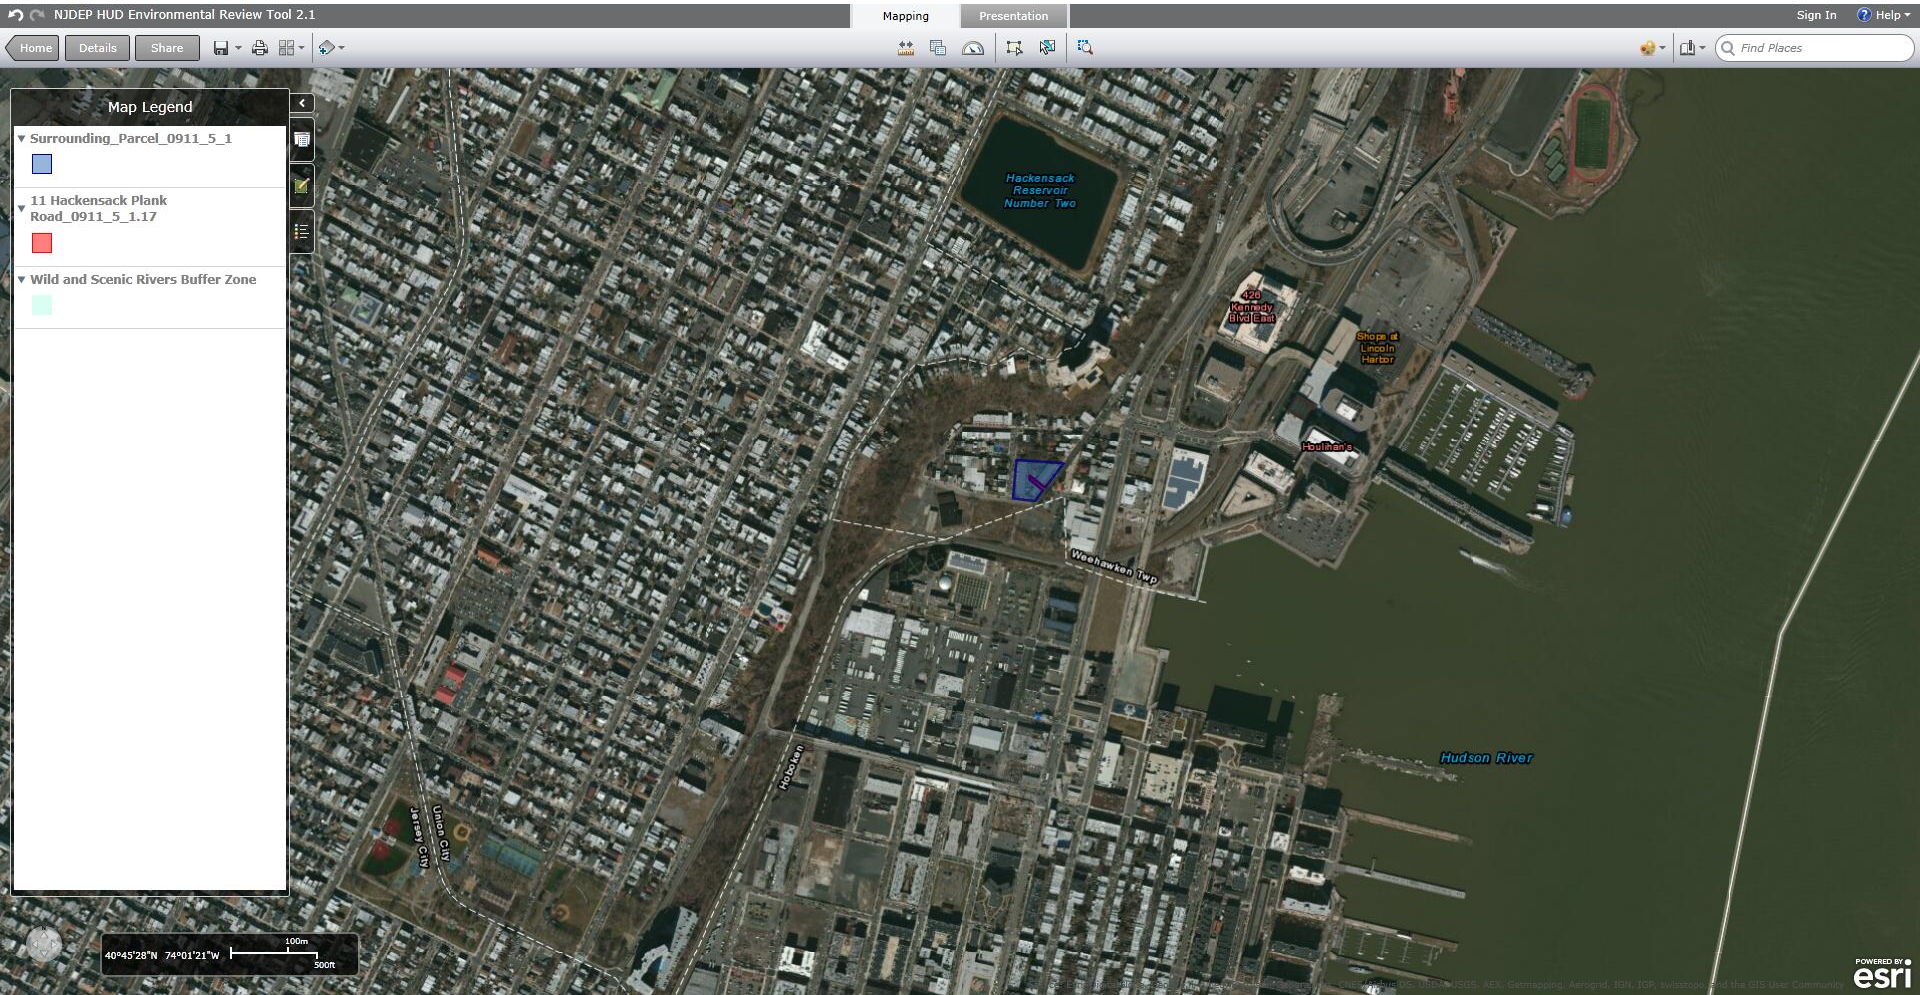

Application ID#: RRE0021449 Block 5 Lot 1.17 Address: 11 Hackensack Plank Road, Weehawken

Wild and Scenic Rivers Map

Project Site Location is approximately 40 miles from the Musconetcong River