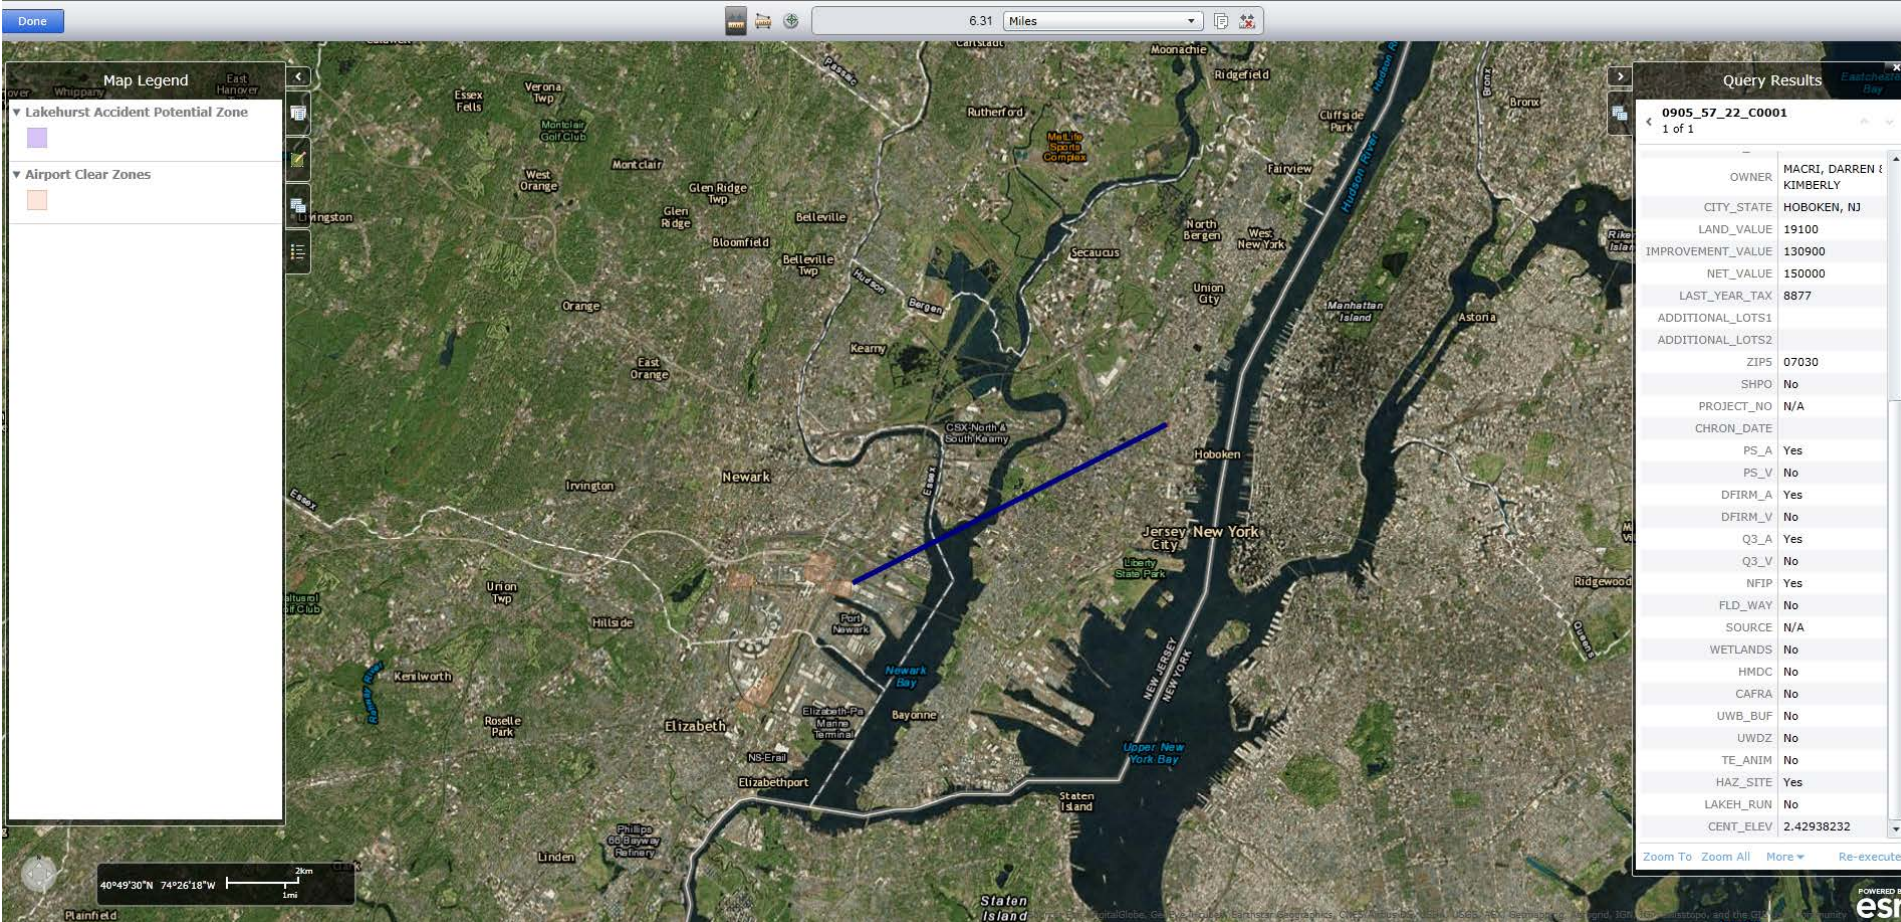

Application ID#: RRE0037139 PAMS Pin#: 0905_57_22_C0001 Address: 404 Monroe Street, Apartment 1, Hoboken, Hudson County

Airport Clear Zones and Accident Potential Zones Map

Application ID#: RRE0037139 PAMS Pin#: 0905_57_22_C0001 Address: 404 Monroe Street, Apartment 1, Hoboken, Hudson County

Airport Clear Zones and Accident Potential Zones Map
Atlantic City International Airport (Approximately 92 miles)

Application ID#: RRE0037139 PAMS Pin#: 0905_57_22_C0001 Address: 404 Monroe Street, Apartment 1, Hoboken, Hudson County

Airport Clear Zones and Accident Potential Zones Map
Newark Liberty International Airport (Approximately 6 miles)

Application ID#: RRE0037139 PAMS Pin#: 0905_57_22_C0001 Address: 404 Monroe Street, Apartment 1, Hoboken, Hudson County

Airport Clear Zones and Accident Potential Zones Map
Lakehurst Naval Air Station (Approximately 48 miles)