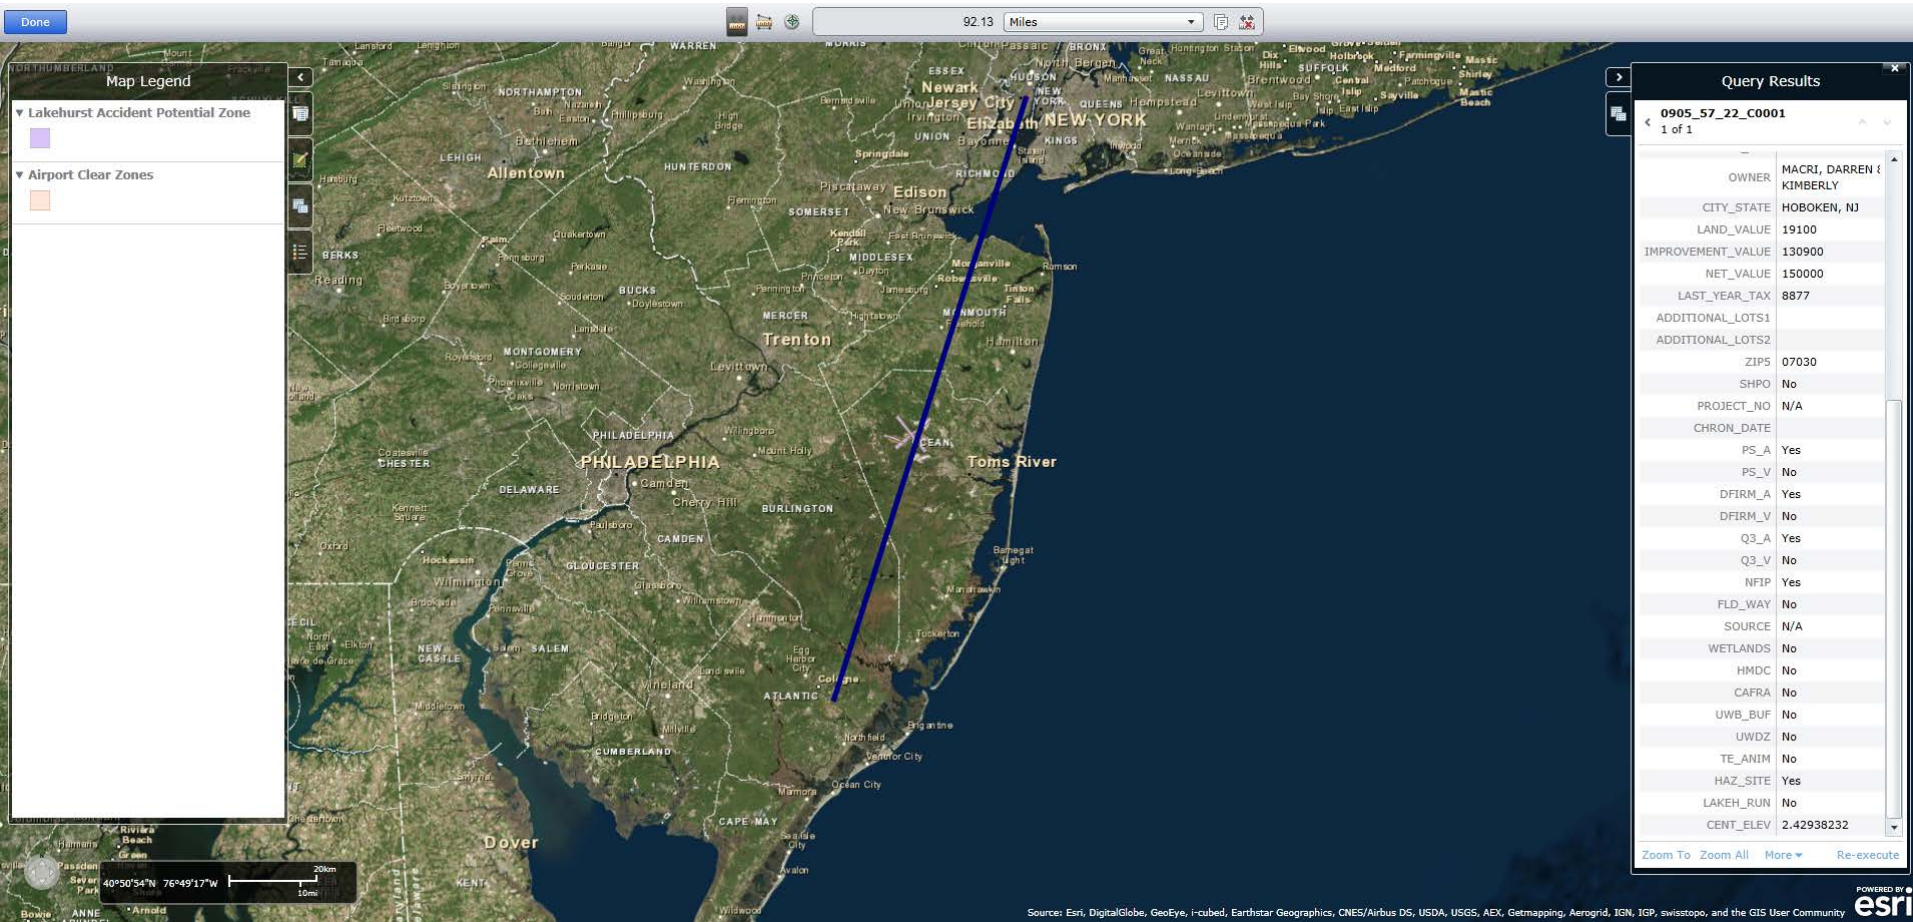

Application ID#: RRE0037139 PAMS Pin#: 0905_57_22_C0001 Address: 404 Monroe Street, Apartment 1, Hoboken, Hudson County

Airport Clear Zones and Accident Potential Zones Map

Application ID#: RRE0037139 PAMS Pin#: 0905_57_22_C0001 Address: 404 Monroe Street, Apartment 1, Hoboken, Hudson County

Airport Clear Zones and Accident Potential Zones Map
Atlantic City International Airport (Approximately 92 miles)

Application ID#: RRE0037139 PAMS Pin#: 0905_57_22_C0001 Address: 404 Monroe Street, Apartment 1, Hoboken, Hudson County

Airport Clear Zones and Accident Potential Zones Map
Newark Liberty International Airport (Approximately 6 miles)

Application ID#: RRE0037139 PAMS Pin#: 0905_57_22_C0001 Address: 404 Monroe Street, Apartment 1, Hoboken, Hudson County

Airport Clear Zones and Accident Potential Zones Map
Lakehurst Naval Air Station (Approximately 48 miles)