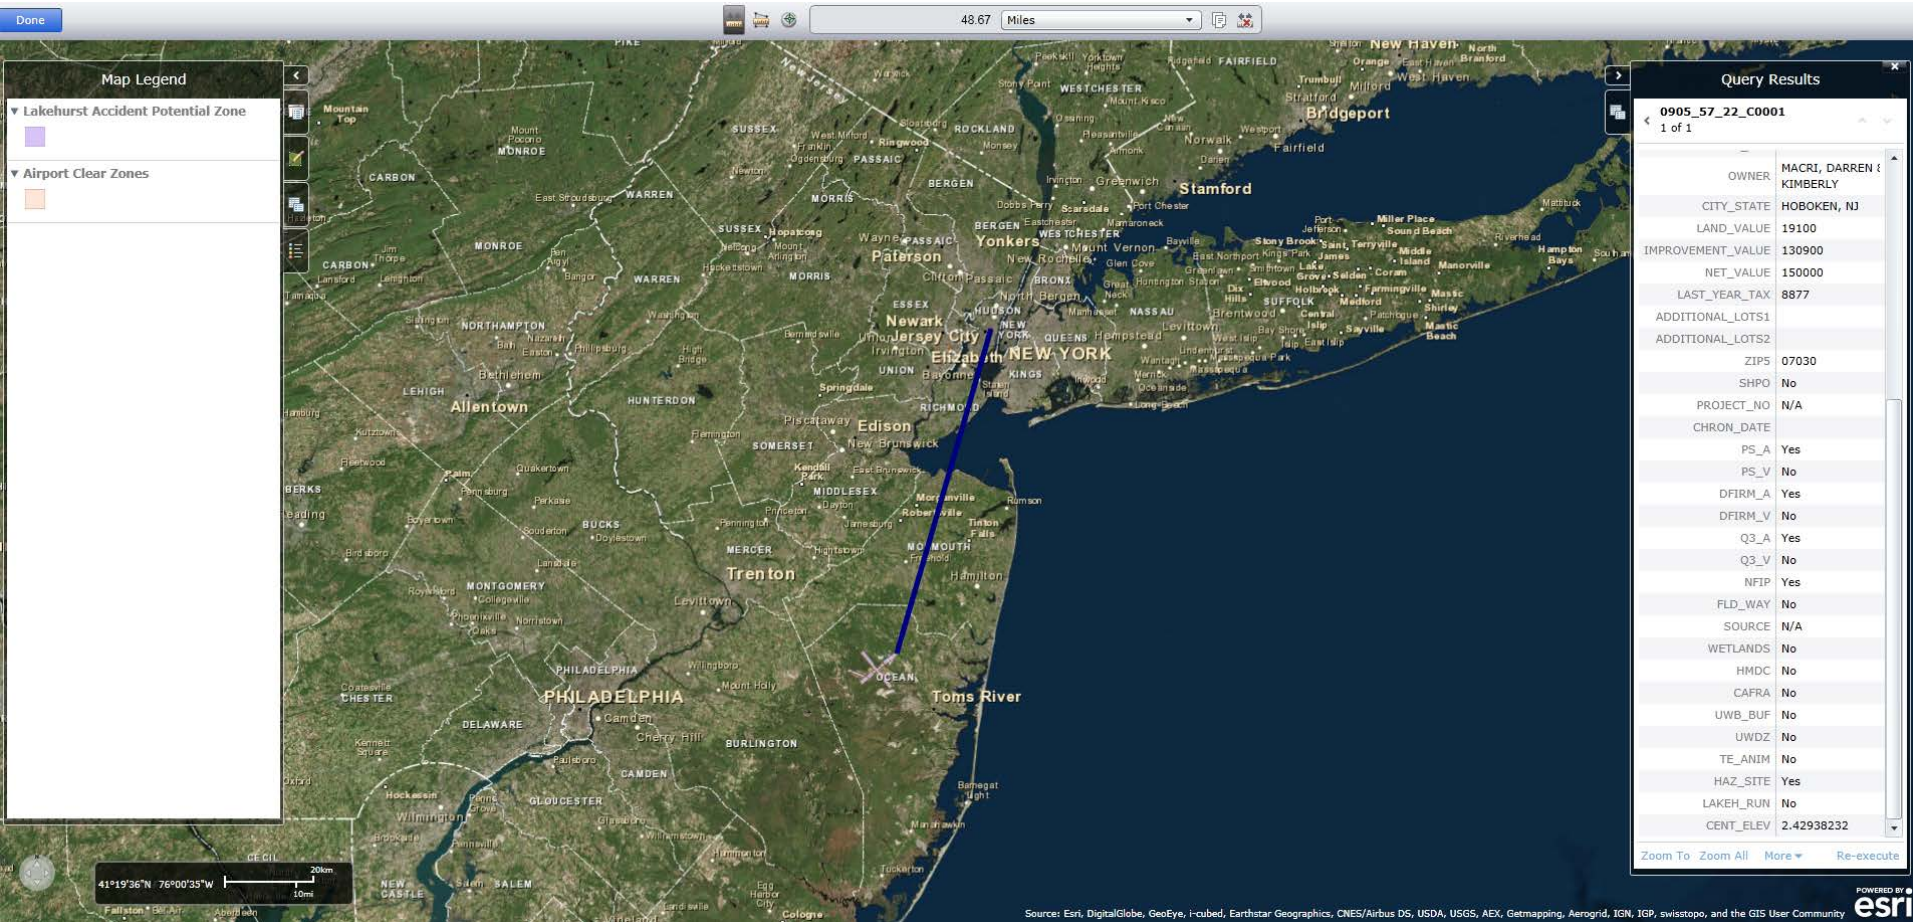

Application ID#: RRE0037139 PAMS Pin#: 0905_57_22_C0001 Address: 404 Monroe Street, Apartment 1, Hoboken, Hudson County

Airport Clear Zones and Accident Potential Zones Map

Application ID#: RRE0037139 PAMS Pin#: 0905_57_22_C0001 Address: 404 Monroe Street, Apartment 1, Hoboken, Hudson County

Airport Clear Zones and Accident Potential Zones Map
Atlantic City International Airport (Approximately 92 miles)

Application ID#: RRE0037139 PAMS Pin#: 0905_57_22_C0001 Address: 404 Monroe Street, Apartment 1, Hoboken, Hudson County

Airport Clear Zones and Accident Potential Zones Map
Newark Liberty International Airport (Approximately 6 miles)

Application ID#: RRE0037139 PAMS Pin#: 0905_57_22_C0001 Address: 404 Monroe Street, Apartment 1, Hoboken, Hudson County

Airport Clear Zones and Accident Potential Zones Map
Lakehurst Naval Air Station (Approximately 48 miles)