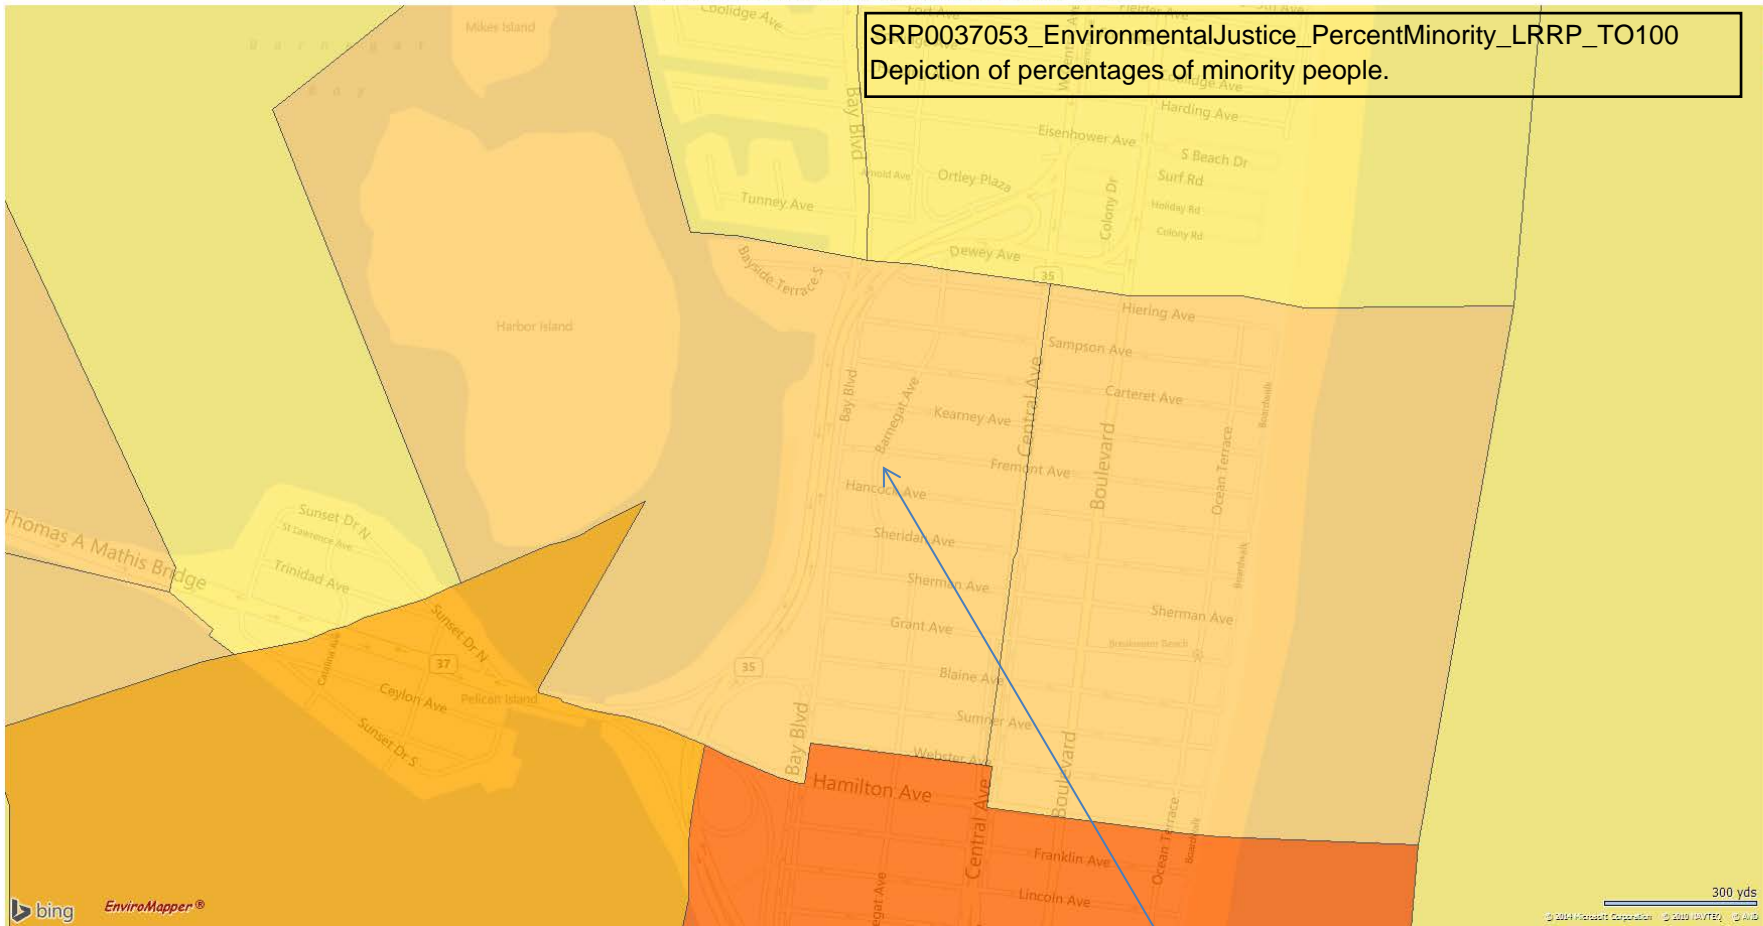

SRP0037053_EnvironmentalJustice_PercentMinority_LRRP_TO100
Depiction of percentages of minority people.

1108 Barnegat Avenue,
Seaside Heights, NJ