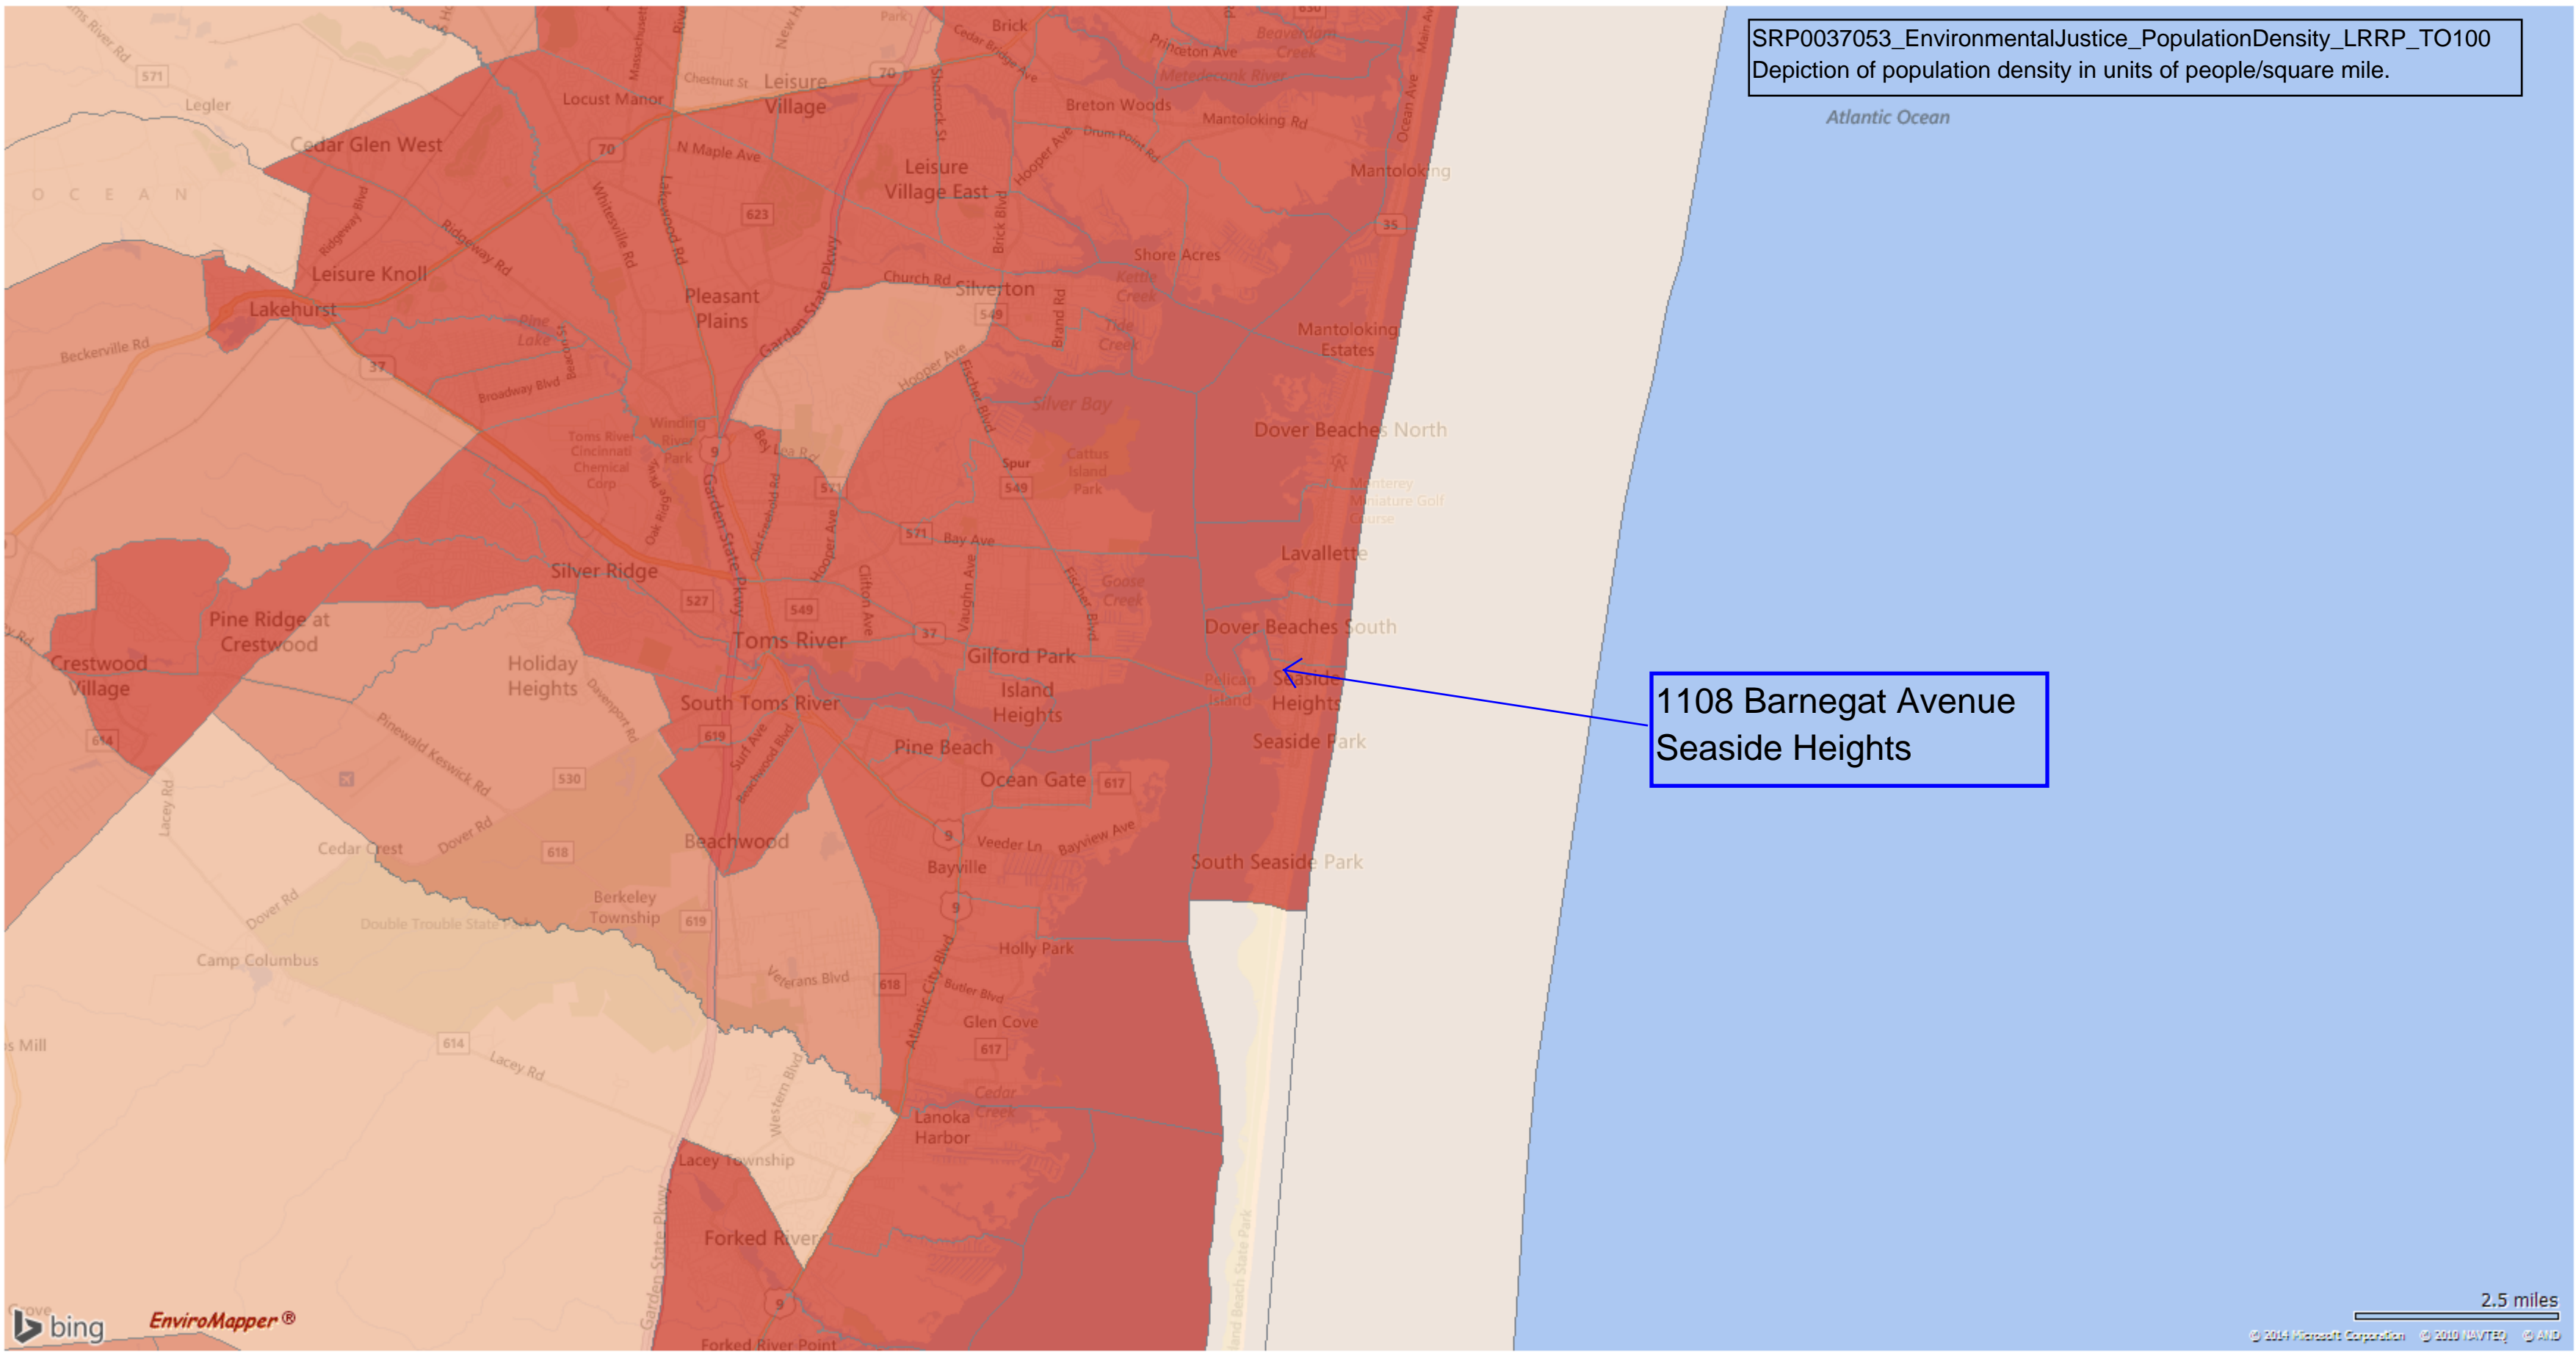

SRP0037053_EnvironmentalJustice_PopulationDensity_LRRP_TO100
Depiction of population density in units of people/square mile.

1108 Barnegat Avenue
Seaside Heights