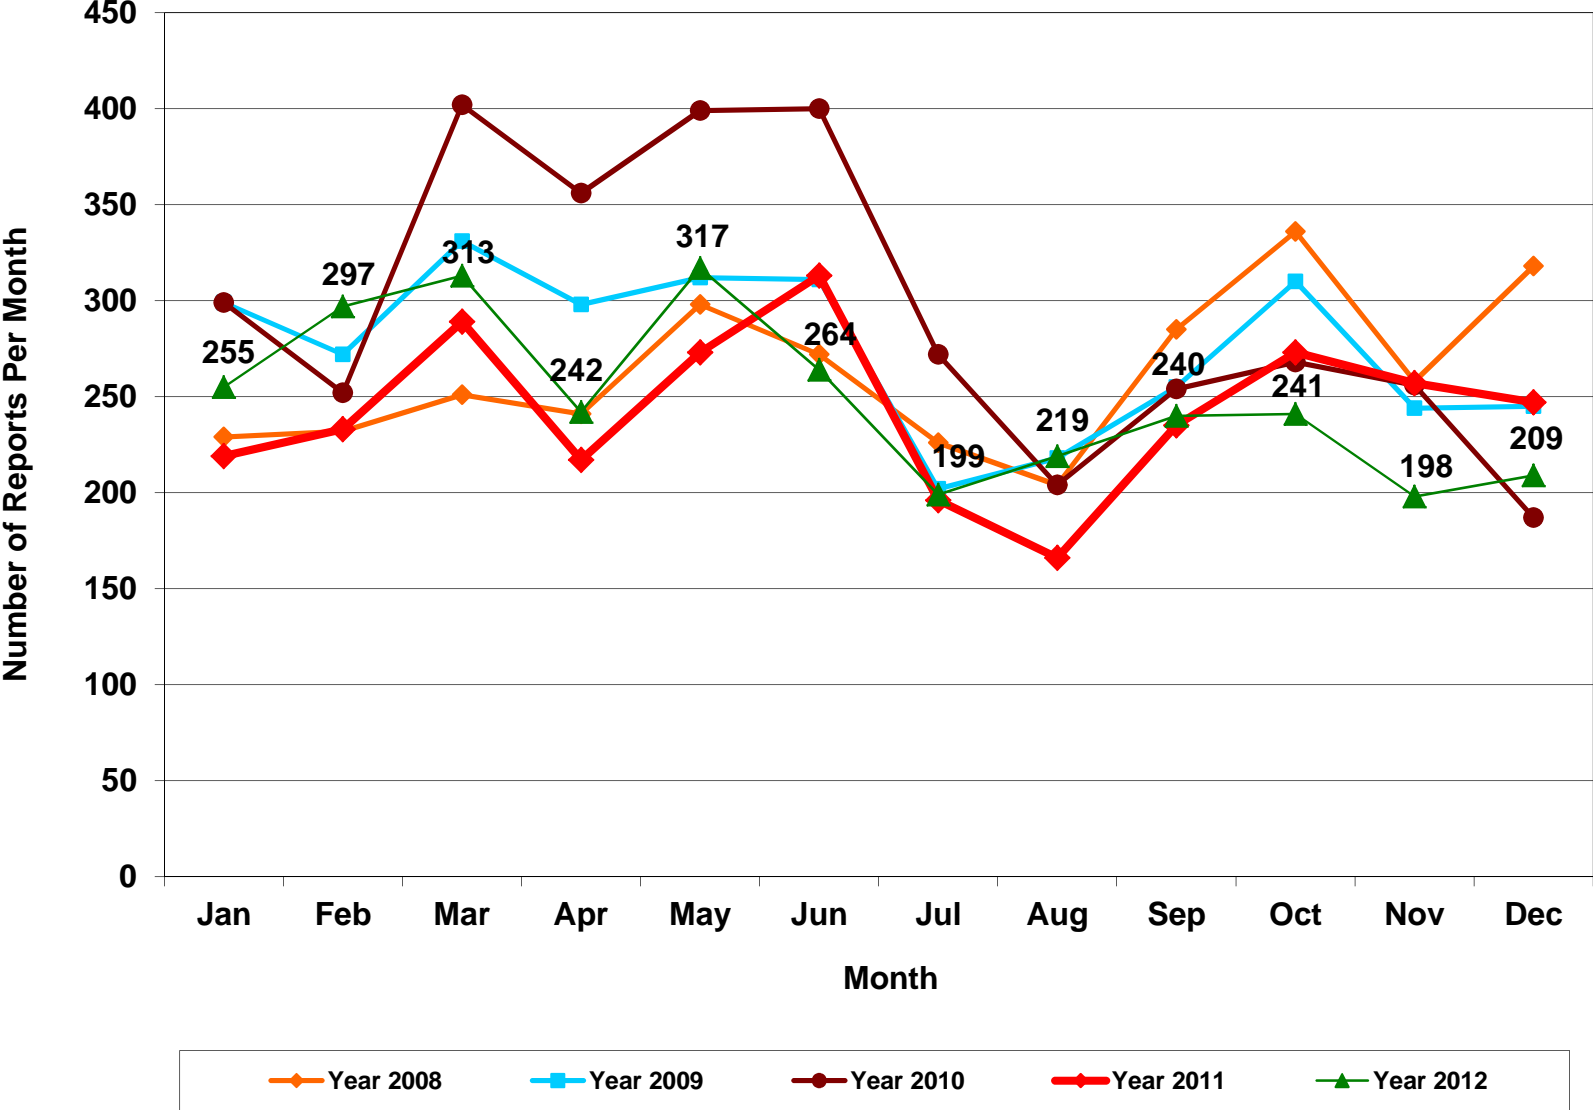

New Jersey Department Children and Families Child Protective Service Reports to IAIU January - December 2012

A report may include more than one child.