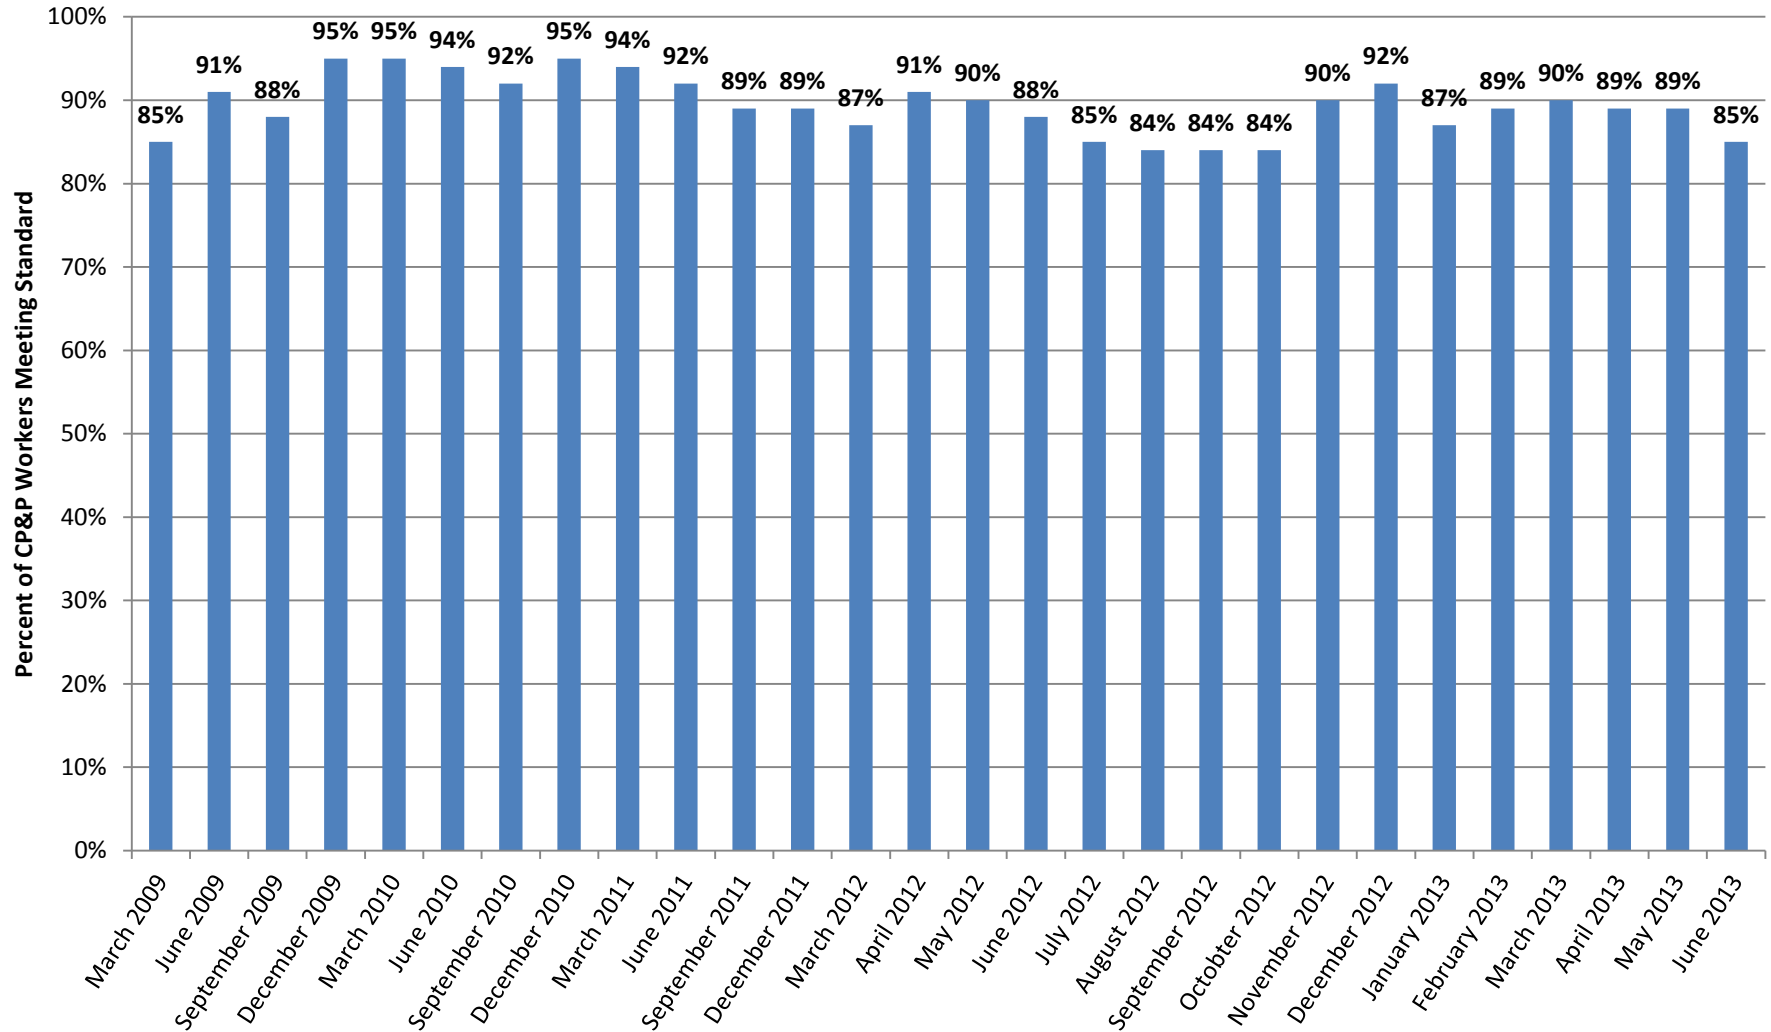

## CP&P Worker Adoption Caseloads

Target = 95%

15 Children