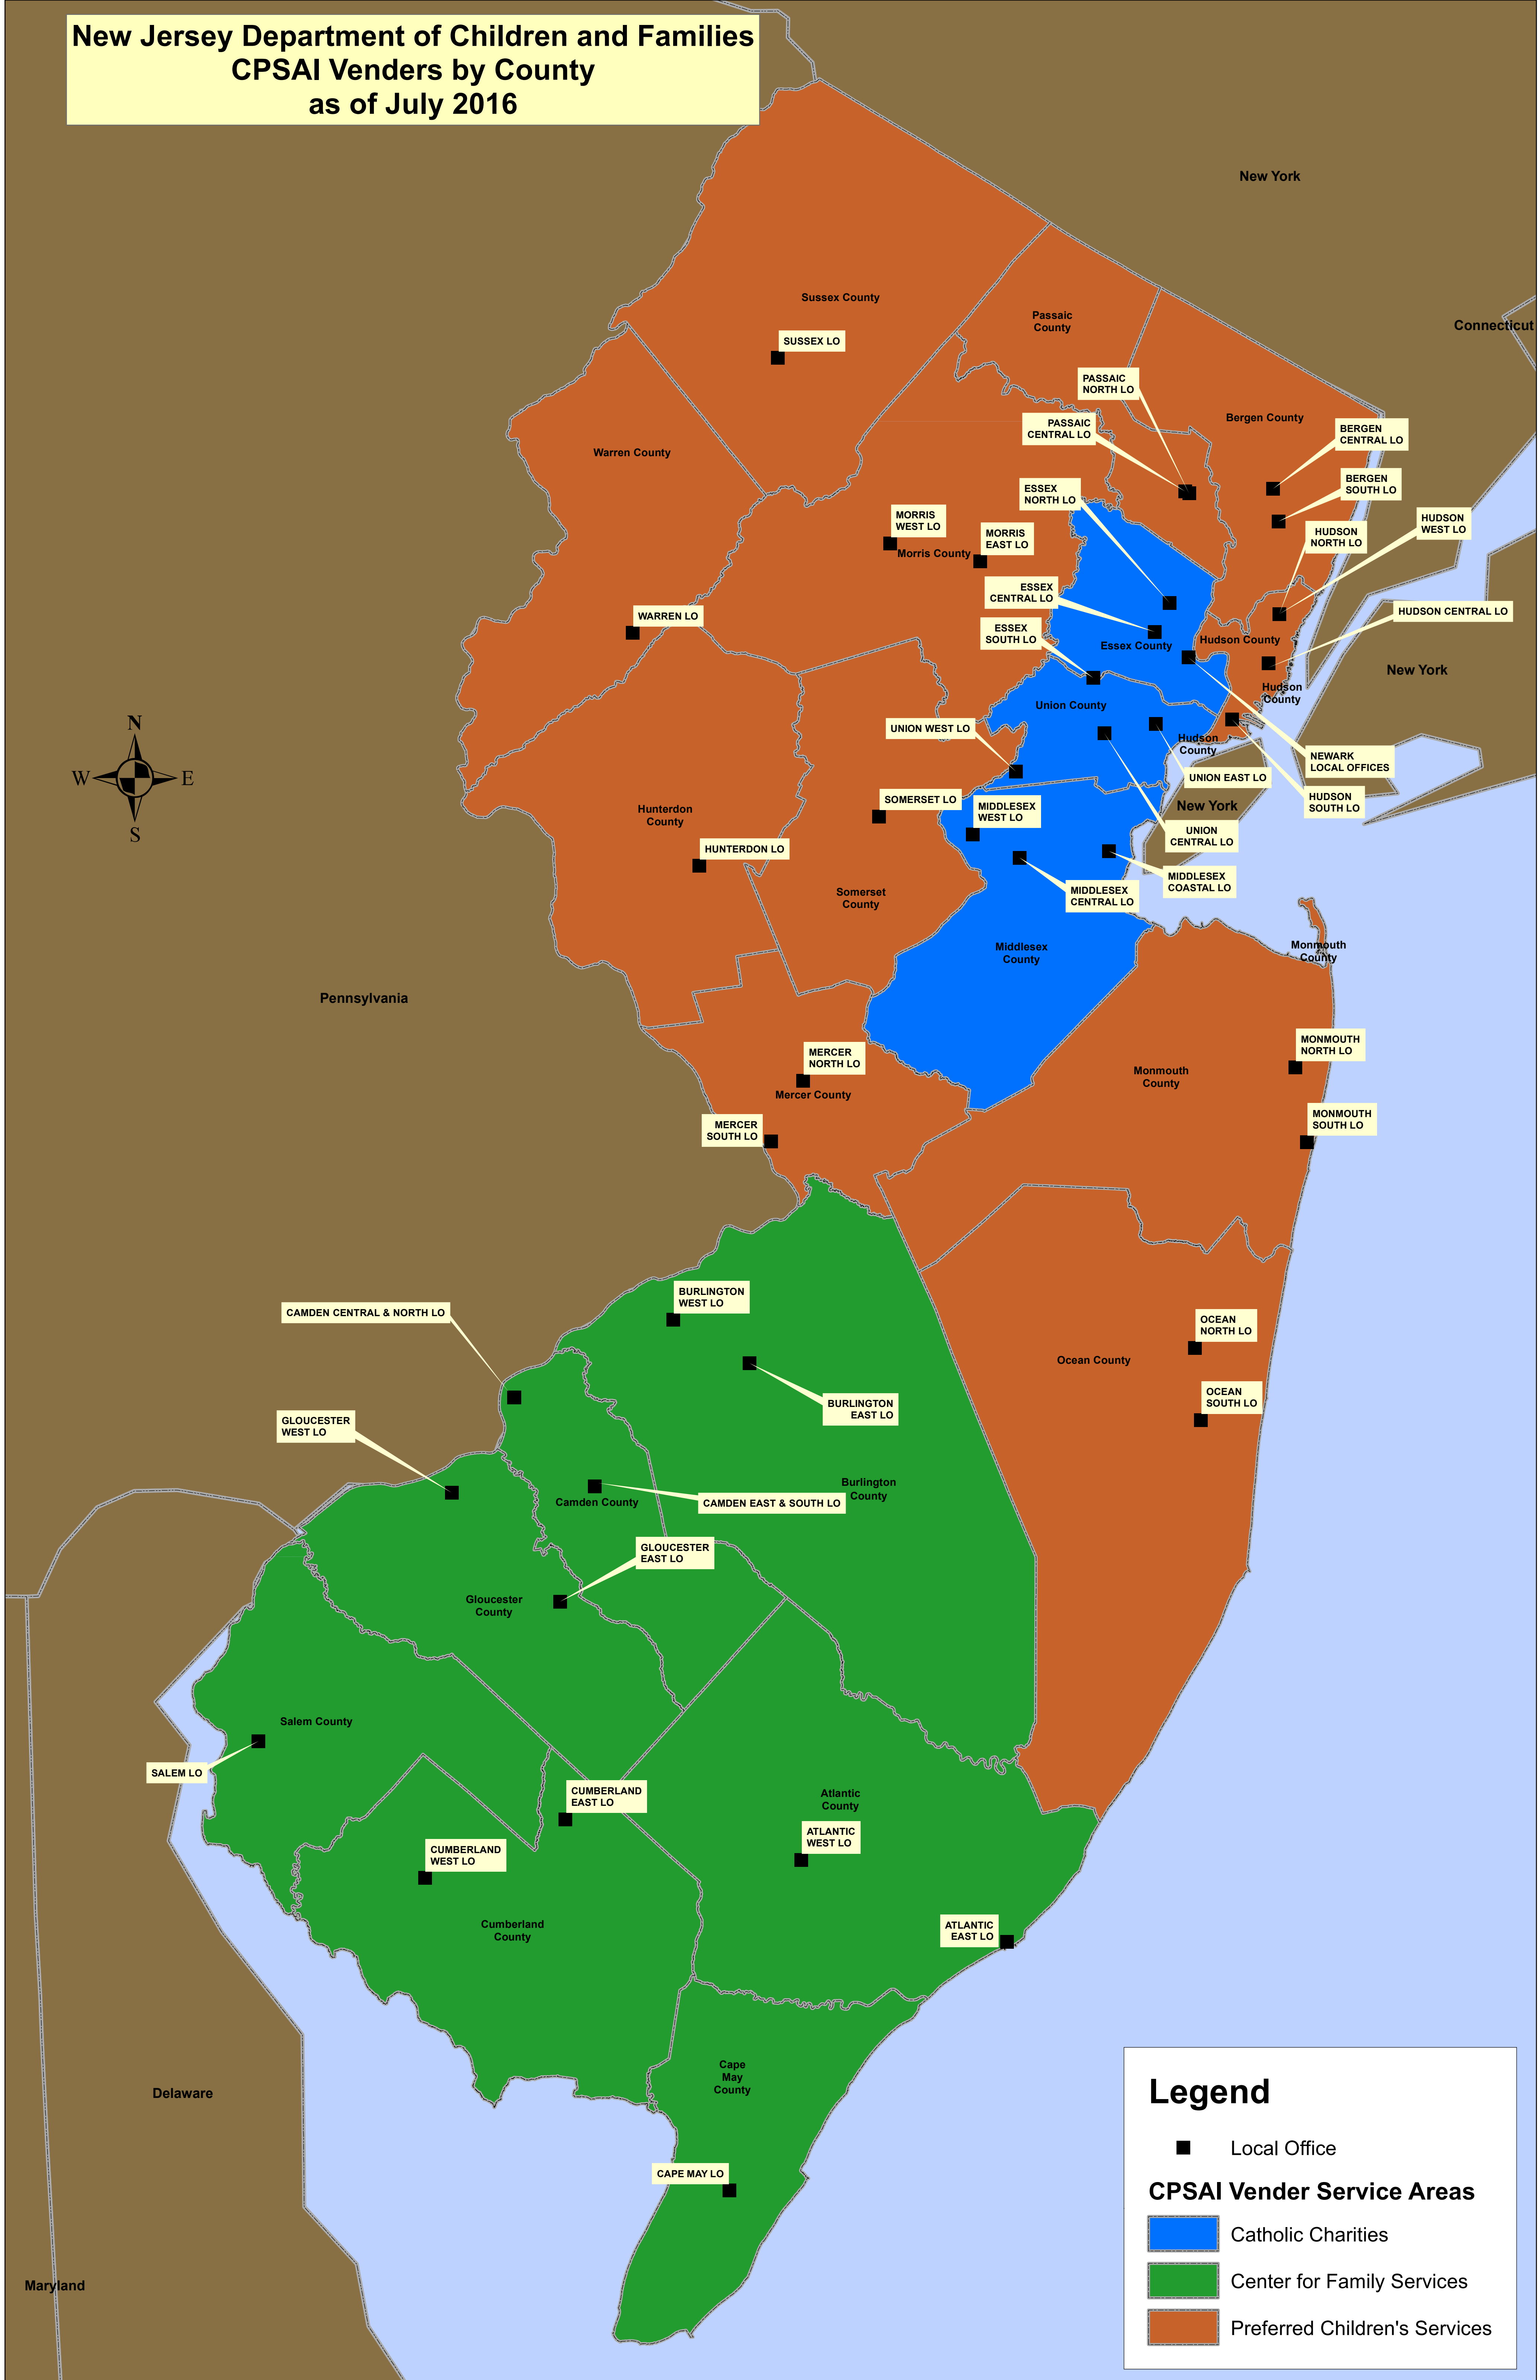

**New Jersey Department of Children and Families
CPSAI Vendors by County
as of July 2016**

Legend

- Local Office

CPSAI Vender Service Areas

- Catholic Charities
- Center for Family Services
- Preferred Children's Services