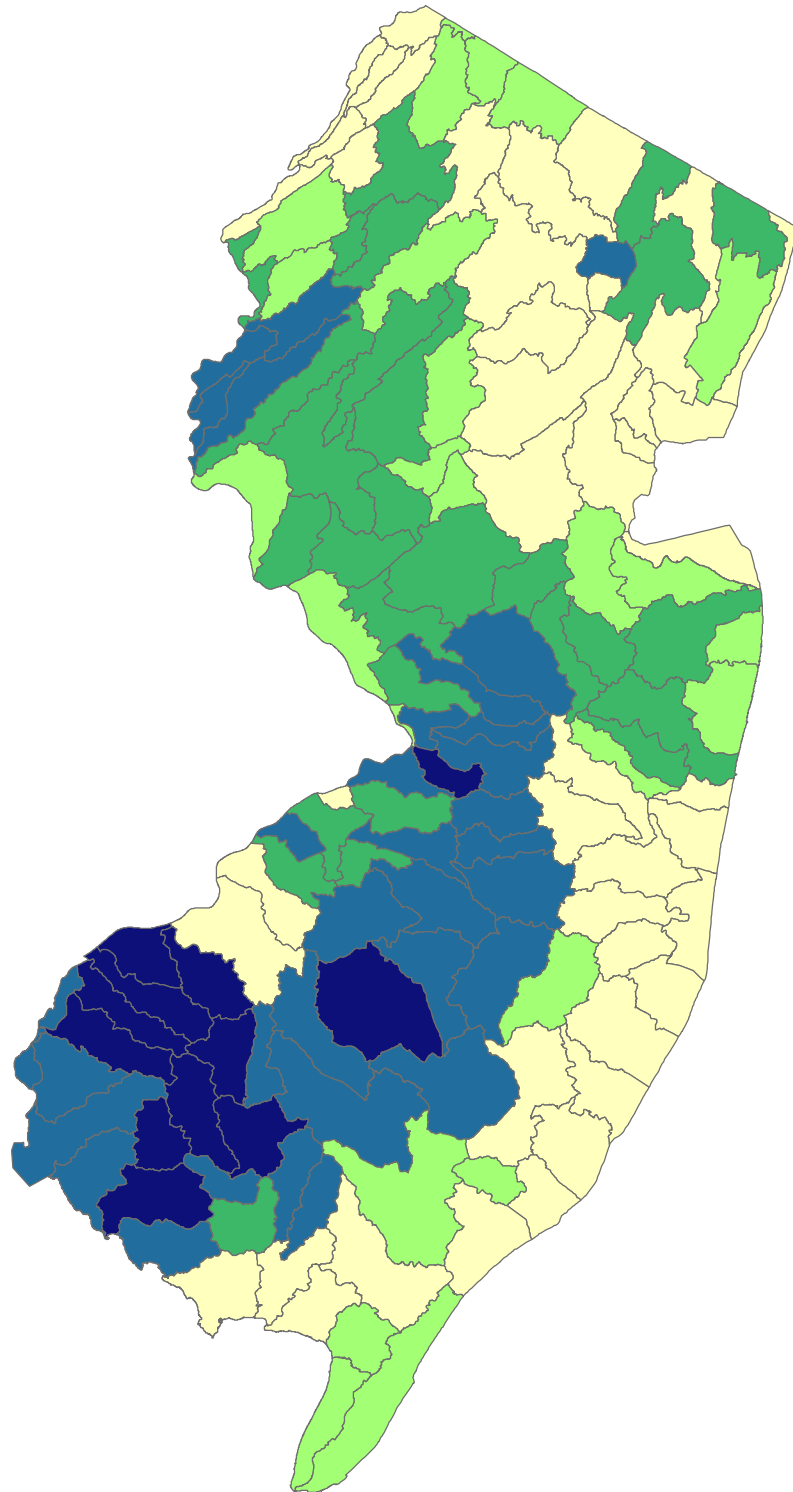

1991 Agricultural Pesticide Use by Watershed (lbs/acre)

NJ Department of Environmental Protection
Pesticide Control Program

Amount of Pesticide Applied
Lbs active ingredient / Acre