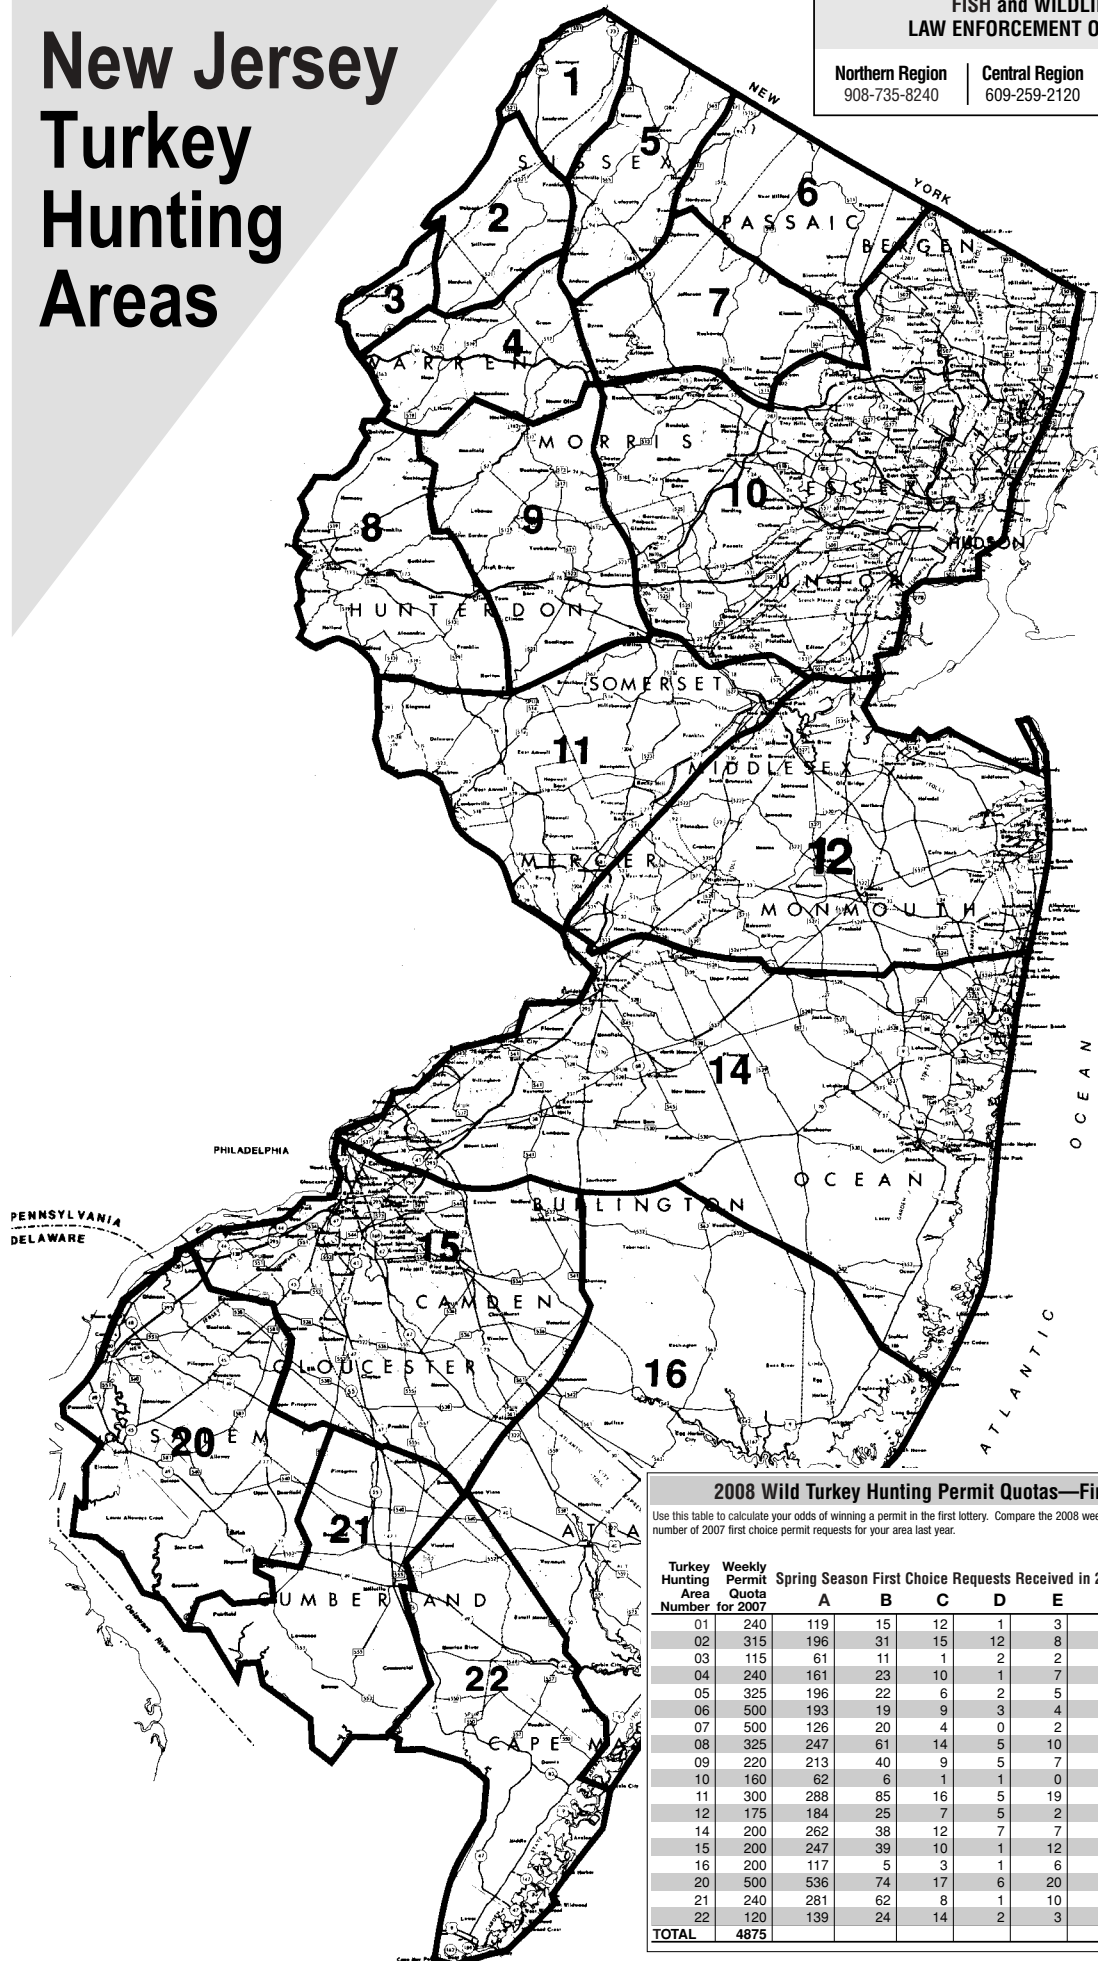

New Jersey Turkey Hunting Areas

FISH and WILDLIFE LAW ENFORCEMENT OFFICES

Northern Region
908-735-8240

Central Region
609-259-2120

Southern Region
856-629-0555

2008 Wild Turkey Hunting Permit Quotas—First Lottery

Turkey Hunting Area Number for 2007	Weekly Permit Quota 2007	Spring Season First Choice Requests Received in 2007							2008 Spring Season Weekly Quota	2008 Fall Quota
		A	B	C	D	E	G			
01	240	119	15	12	1	3	86	240	240	
02	315	196	31	15	12	8	138	315	315	
03	115	61	11	1	2	2	34	115	115	
04	240	161	23	10	1	7	134	240	240	
05	325	196	22	6	2	5	200	325	325	
06	500	193	19	9	3	4	163	500	500	
07	500	126	20	4	0	2	121	500	500	
08	325	247	61	14	5	10	194	325	325	
09	220	213	40	9	5	7	191	220	220	
10	160	62	6	1	1	0	69	160	160	
11	300	288	85	16	5	19	215	300	300	
12	175	184	25	7	5	2	163	175	0	
14	200	262	38	12	7	7	285	200	0	
15	200	247	39	10	1	12	275	200	0	
16	200	117	5	3	1	6	106	200	0	
20	500	536	74	17	6	20	422	500	500	
21	240	281	62	8	1	10	227	240	100	
22	120	139	24	14	2	3	108	120	0	
TOTAL	4875							4875	3840