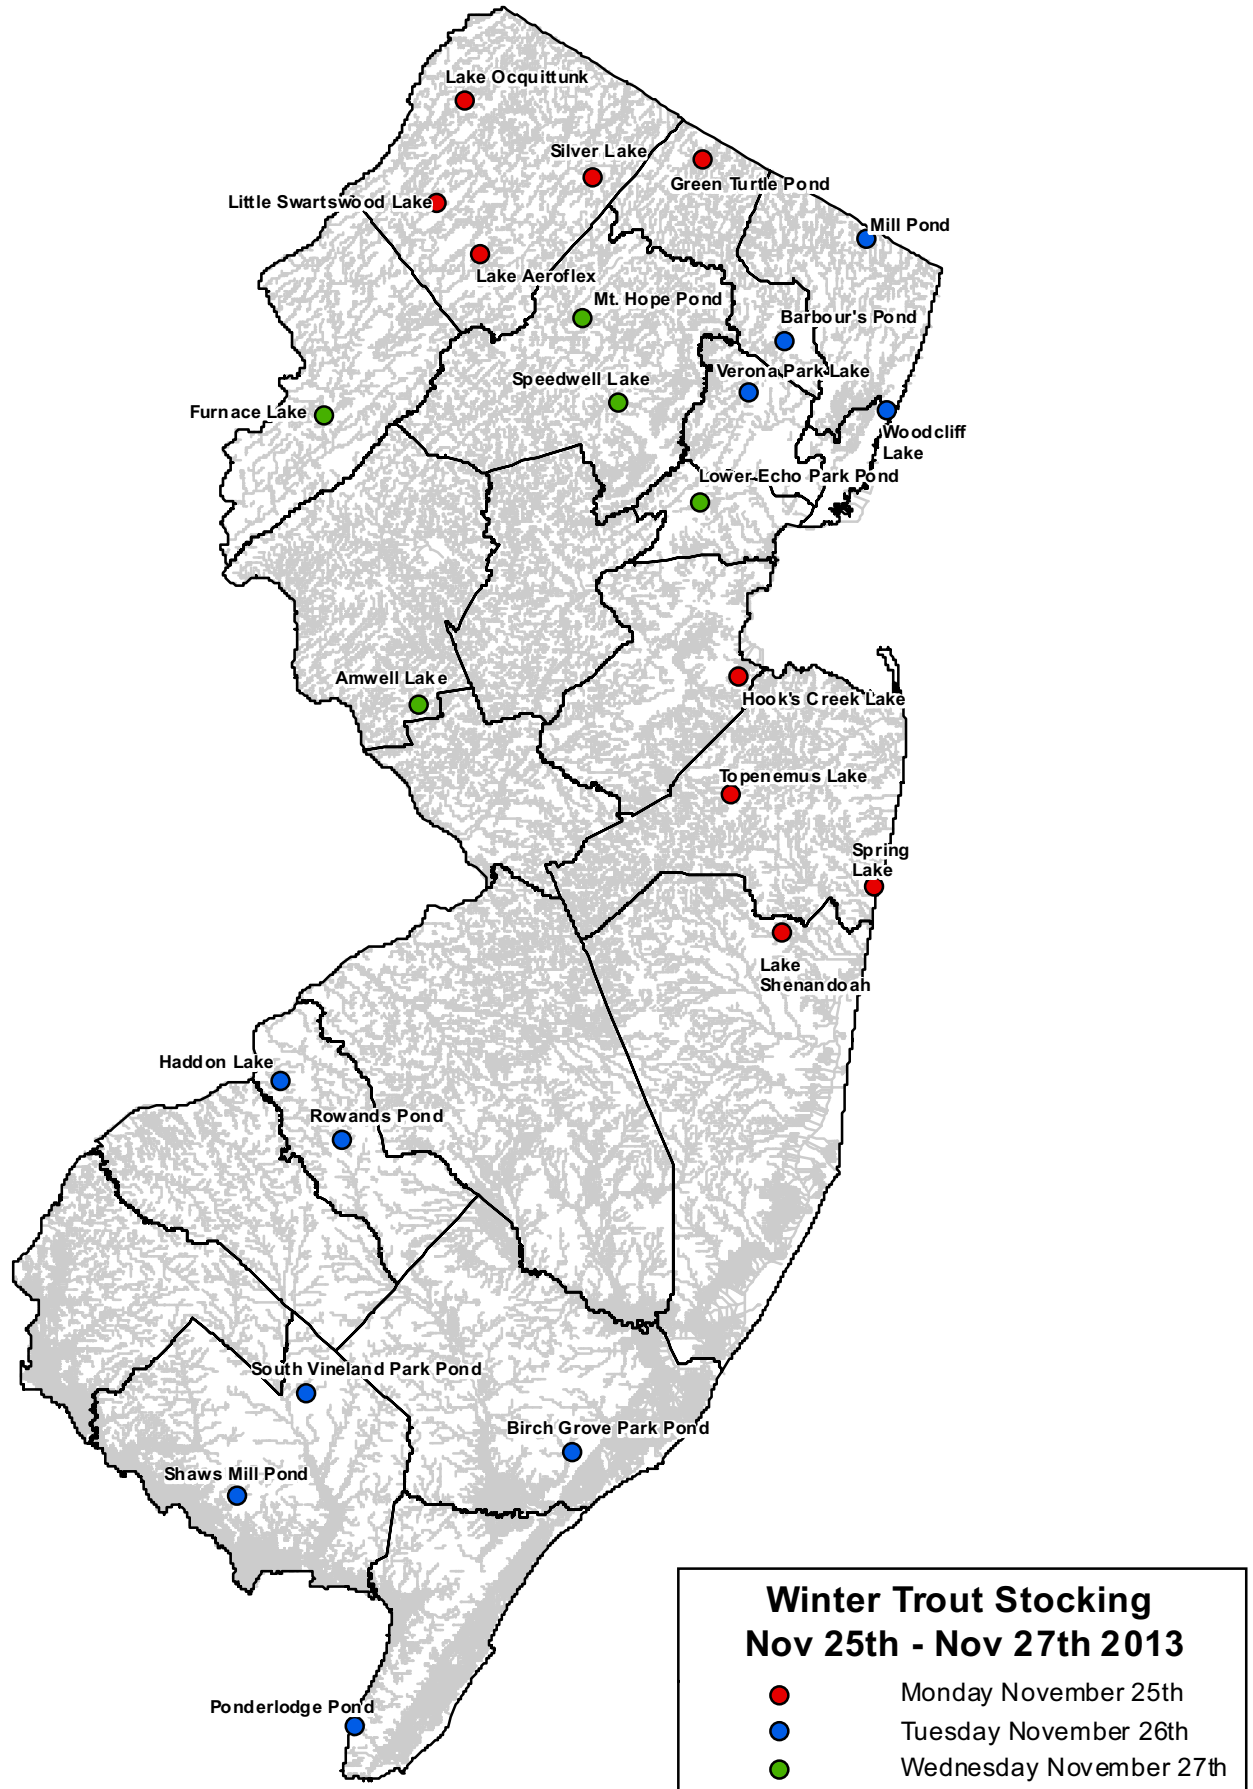

2013 Winter Trout Stocking

* Hook's Creek Lake will not be stocked due to continued high salinity resulting from Superstorm Sandy.