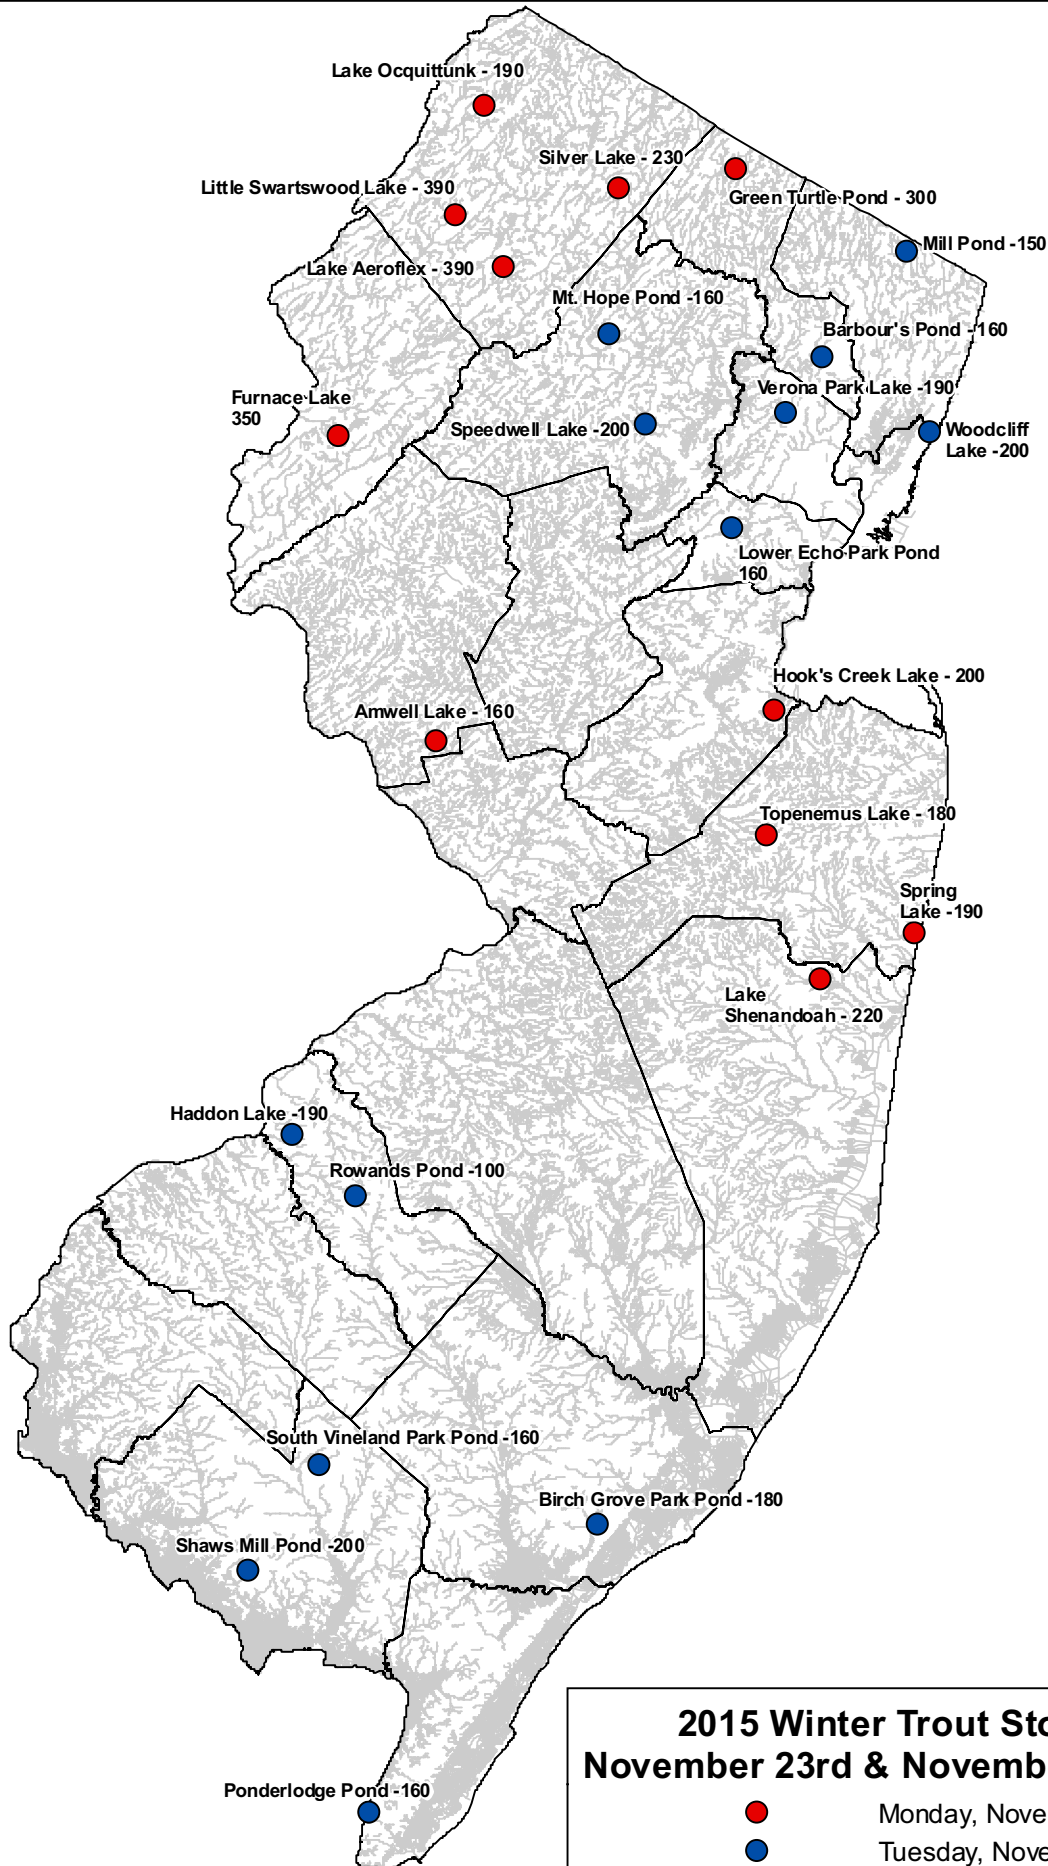

2015 Winter Trout Stocking

2015 Winter Trout Stocking
November 23rd & November 24th 2015

● Monday, November 23rd
 ● Tuesday, November 24th