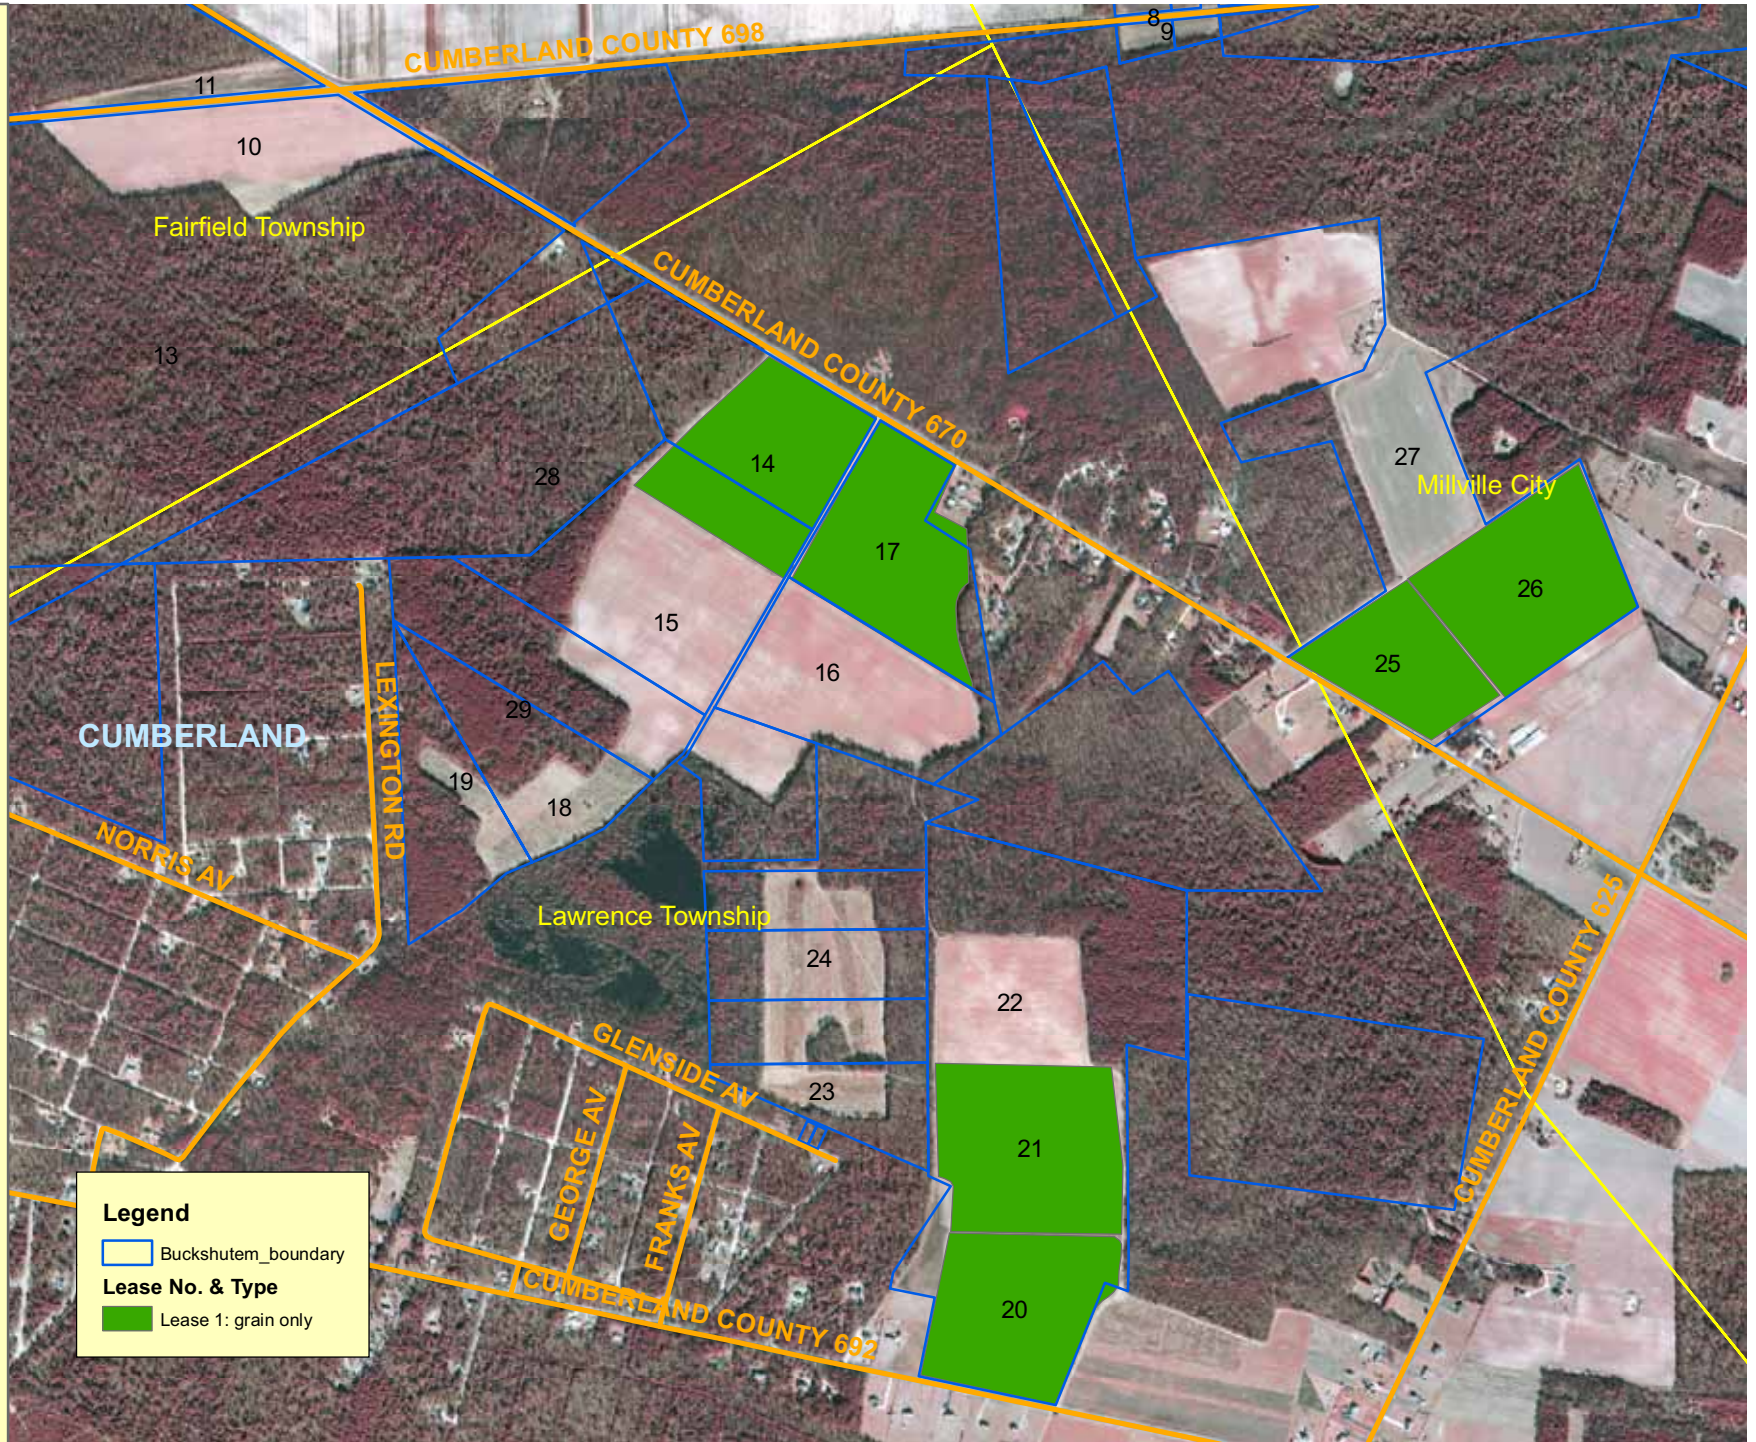

1:16,000

# Buckshutem WMA Farm Lease 1

**Legend**

- Buckshutem\_boundary
- Lease No. & Type**
- Lease 1: grain only