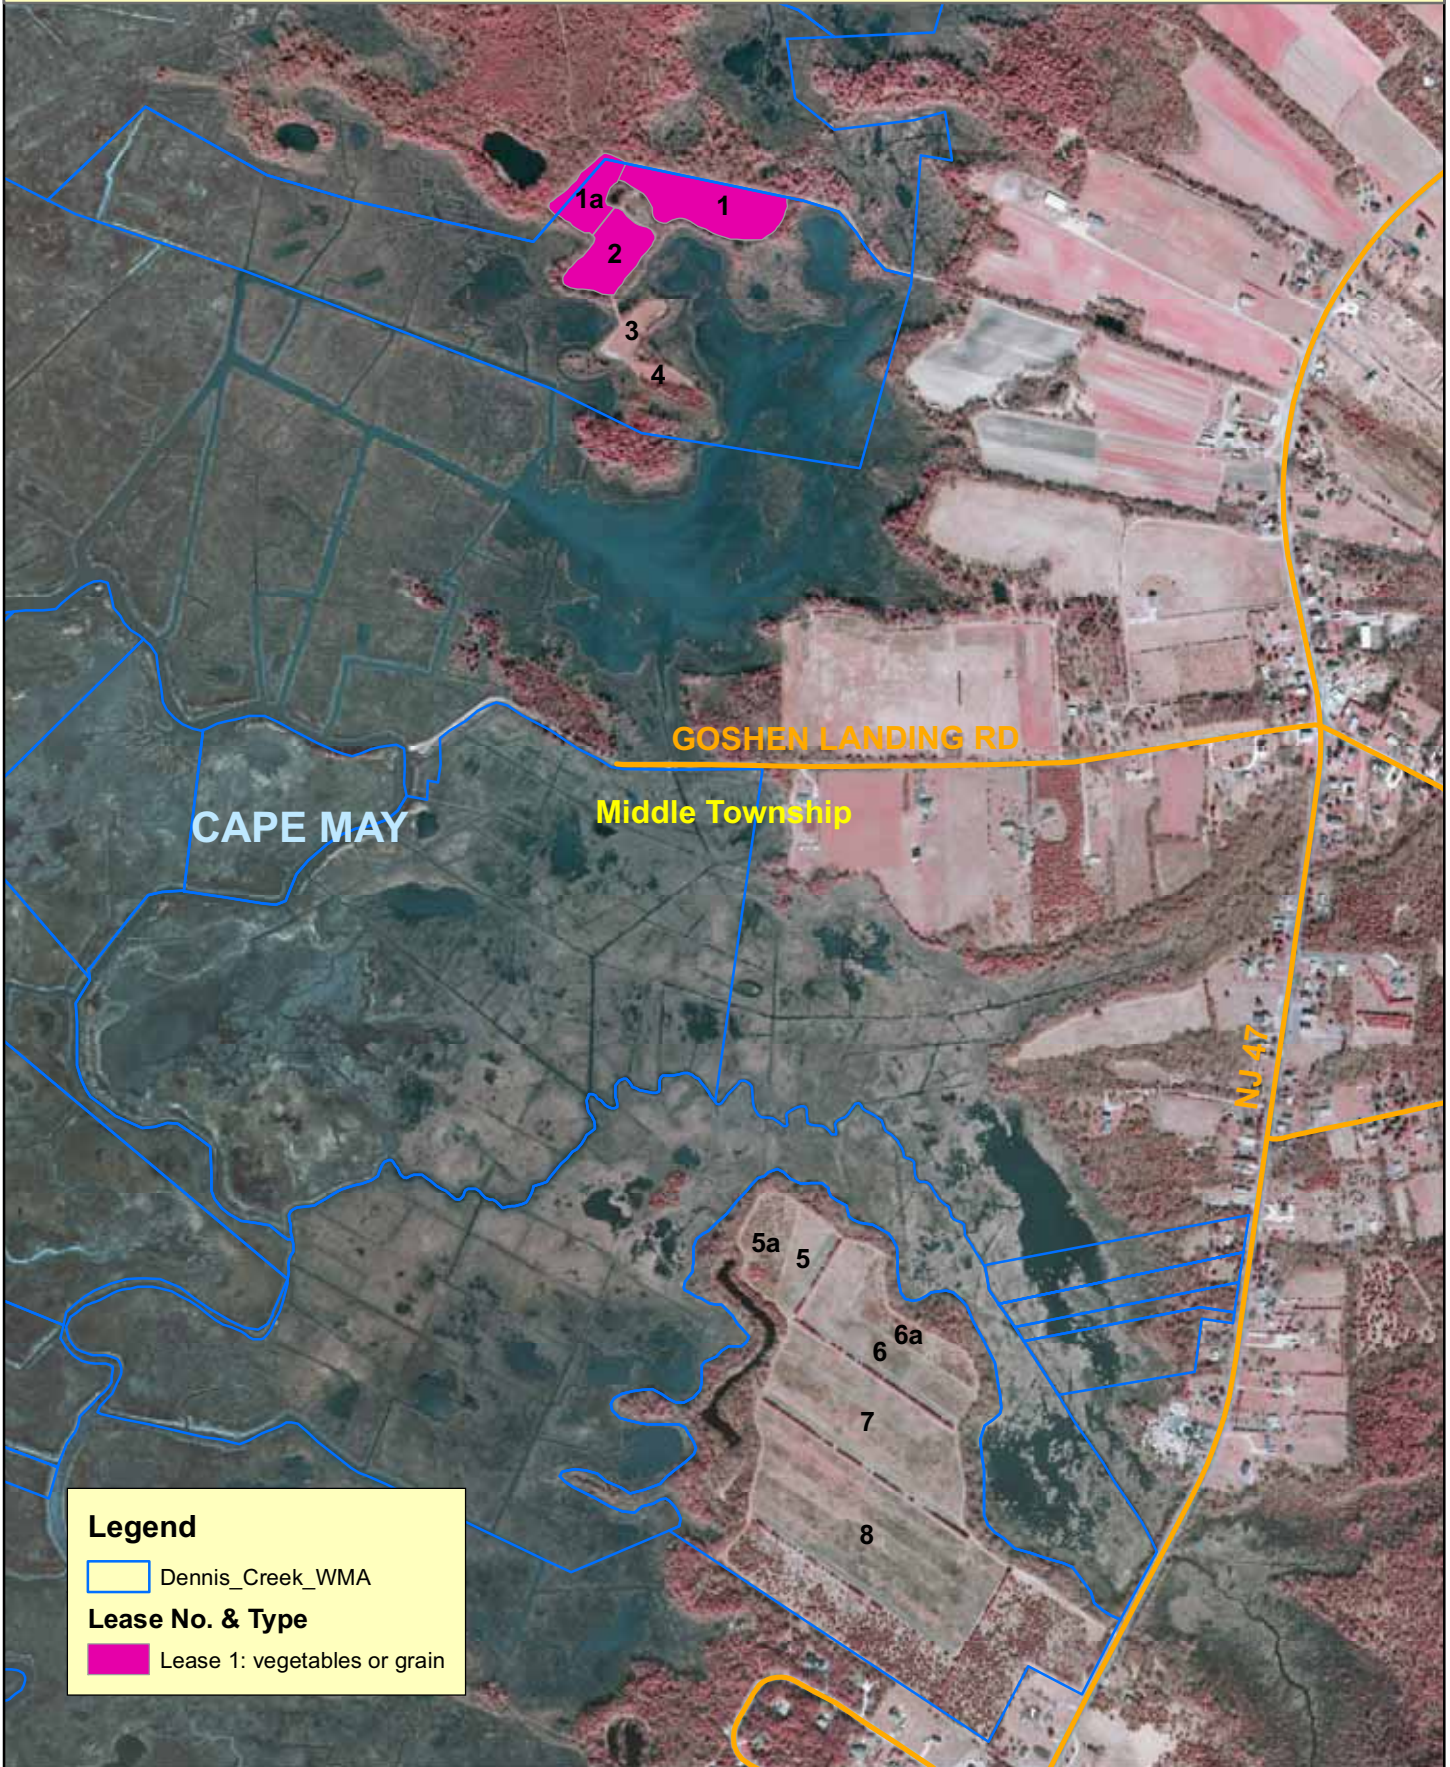

Dennis Creek WMA Farm Lease 1

1:11,000

Legend

 Dennis_Creek_WMA

Lease No. & Type

 Lease 1: vegetables or grain