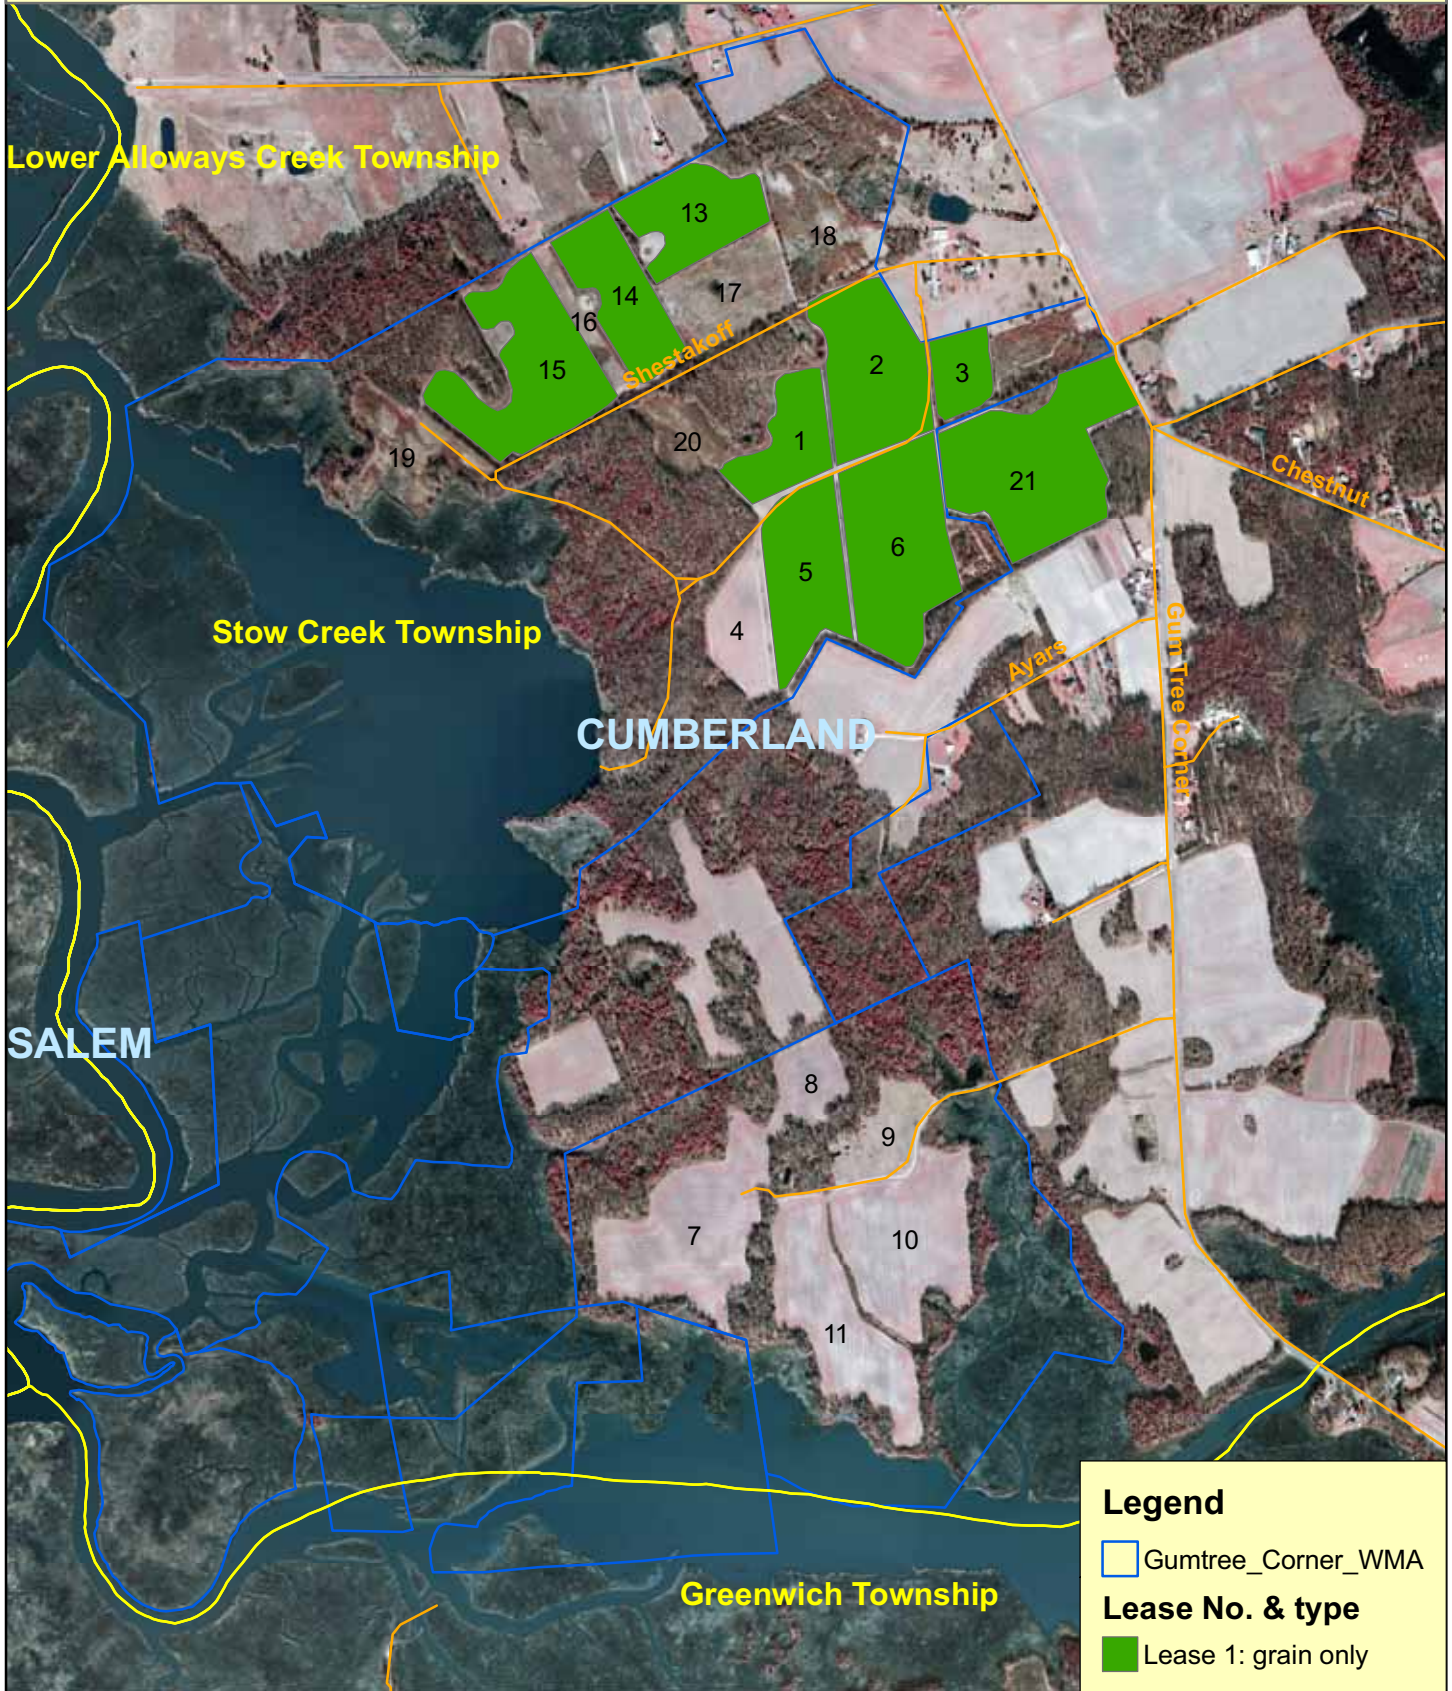

# Gum Tree Corner WMA Farm Lease 1

1:15,000

### Legend

- Gumtree\_Corner\_WMA
- Lease No. & type
- Lease 1: grain only