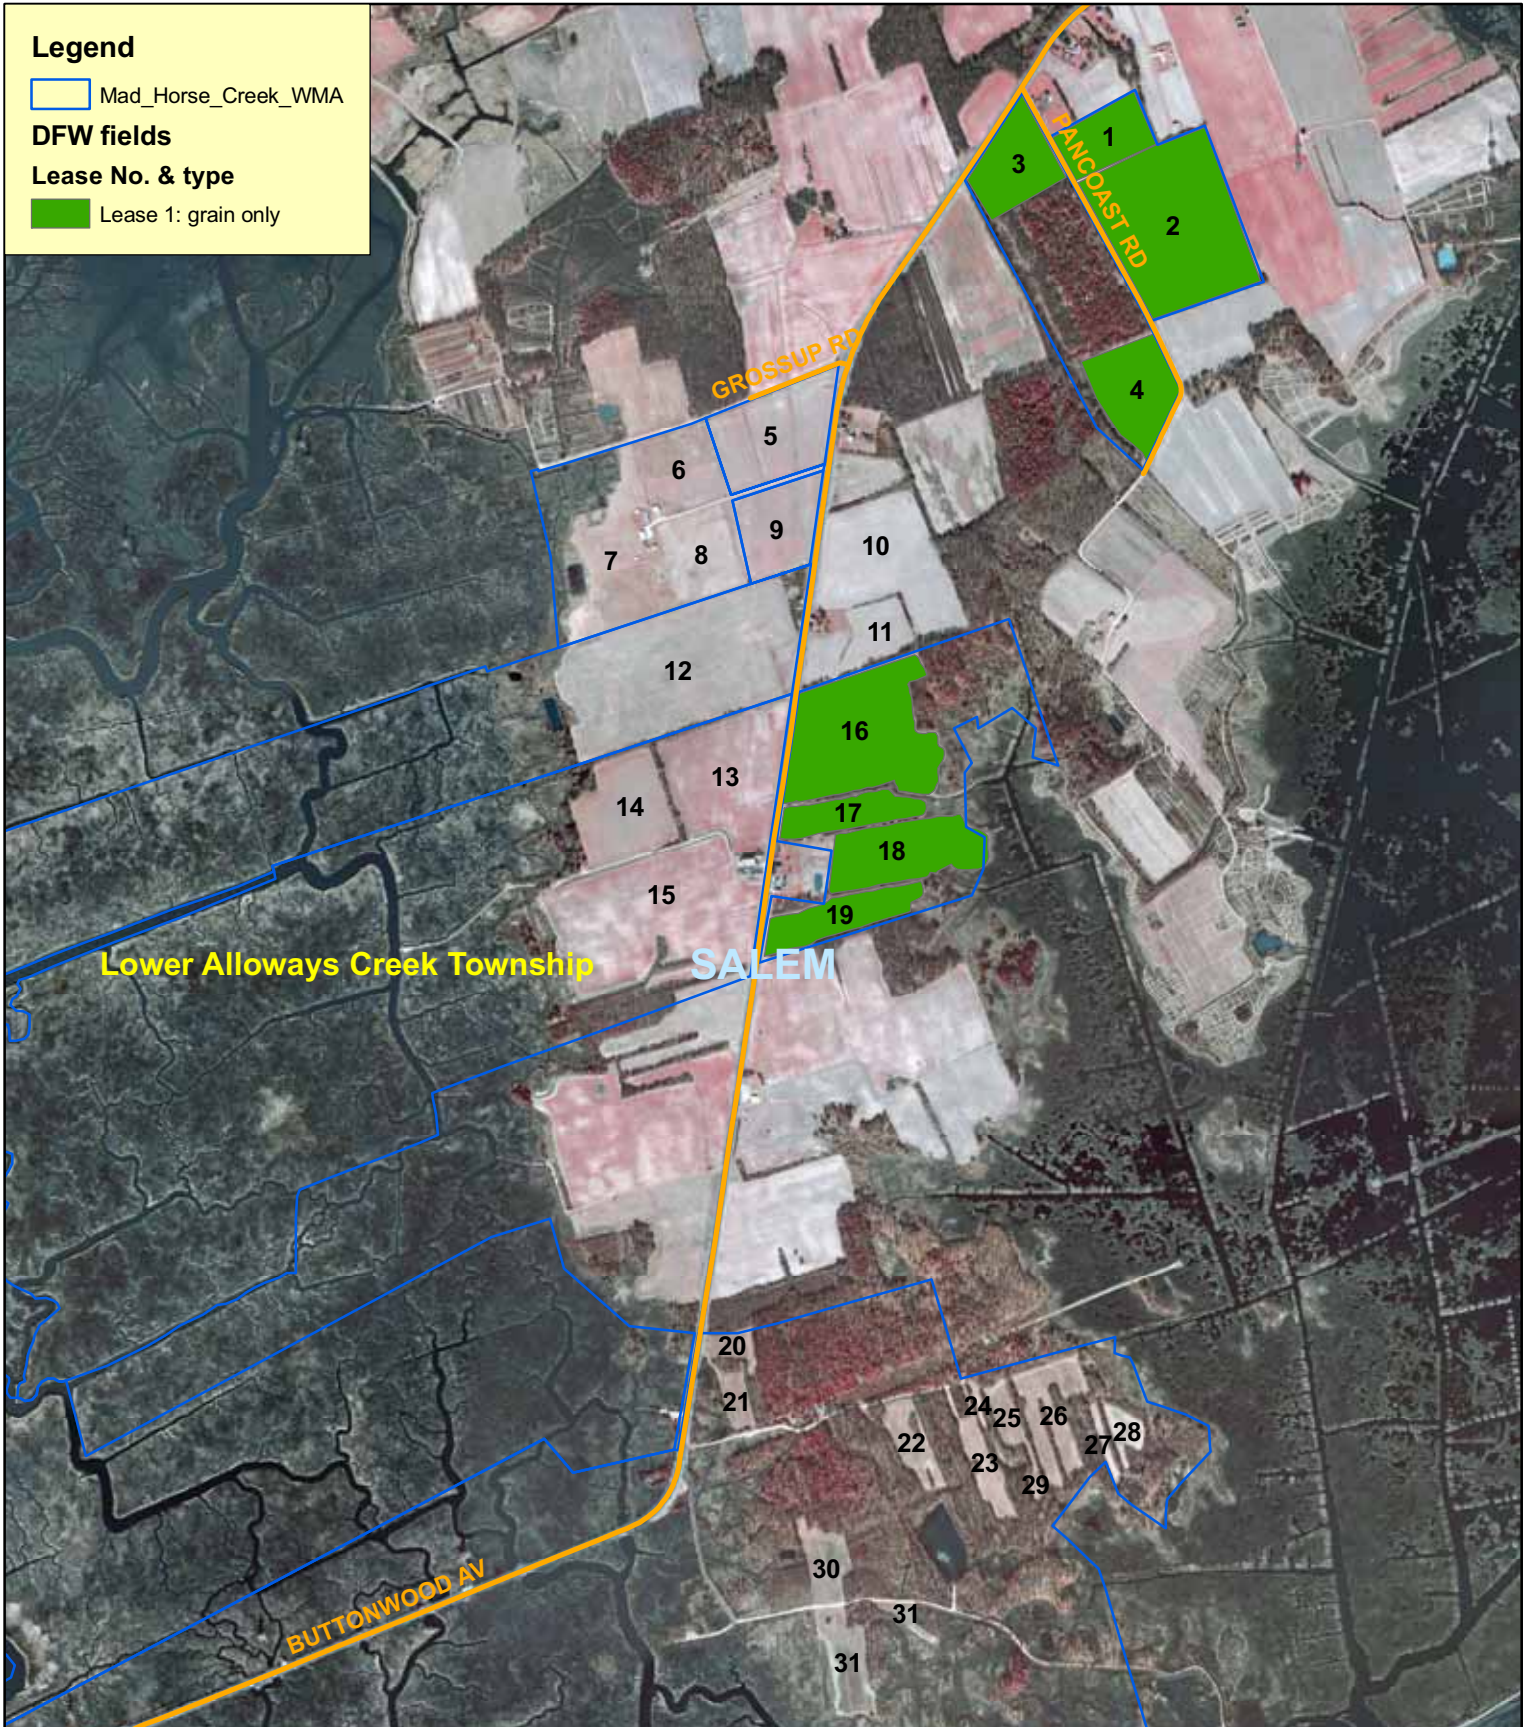

Legend

Mad_Horse_Creek_WMA

DFW fields

Lease No. & type

Lease 1: grain only

**Mad Horse Creek WMA
Farm Lease 1**

1:19,000