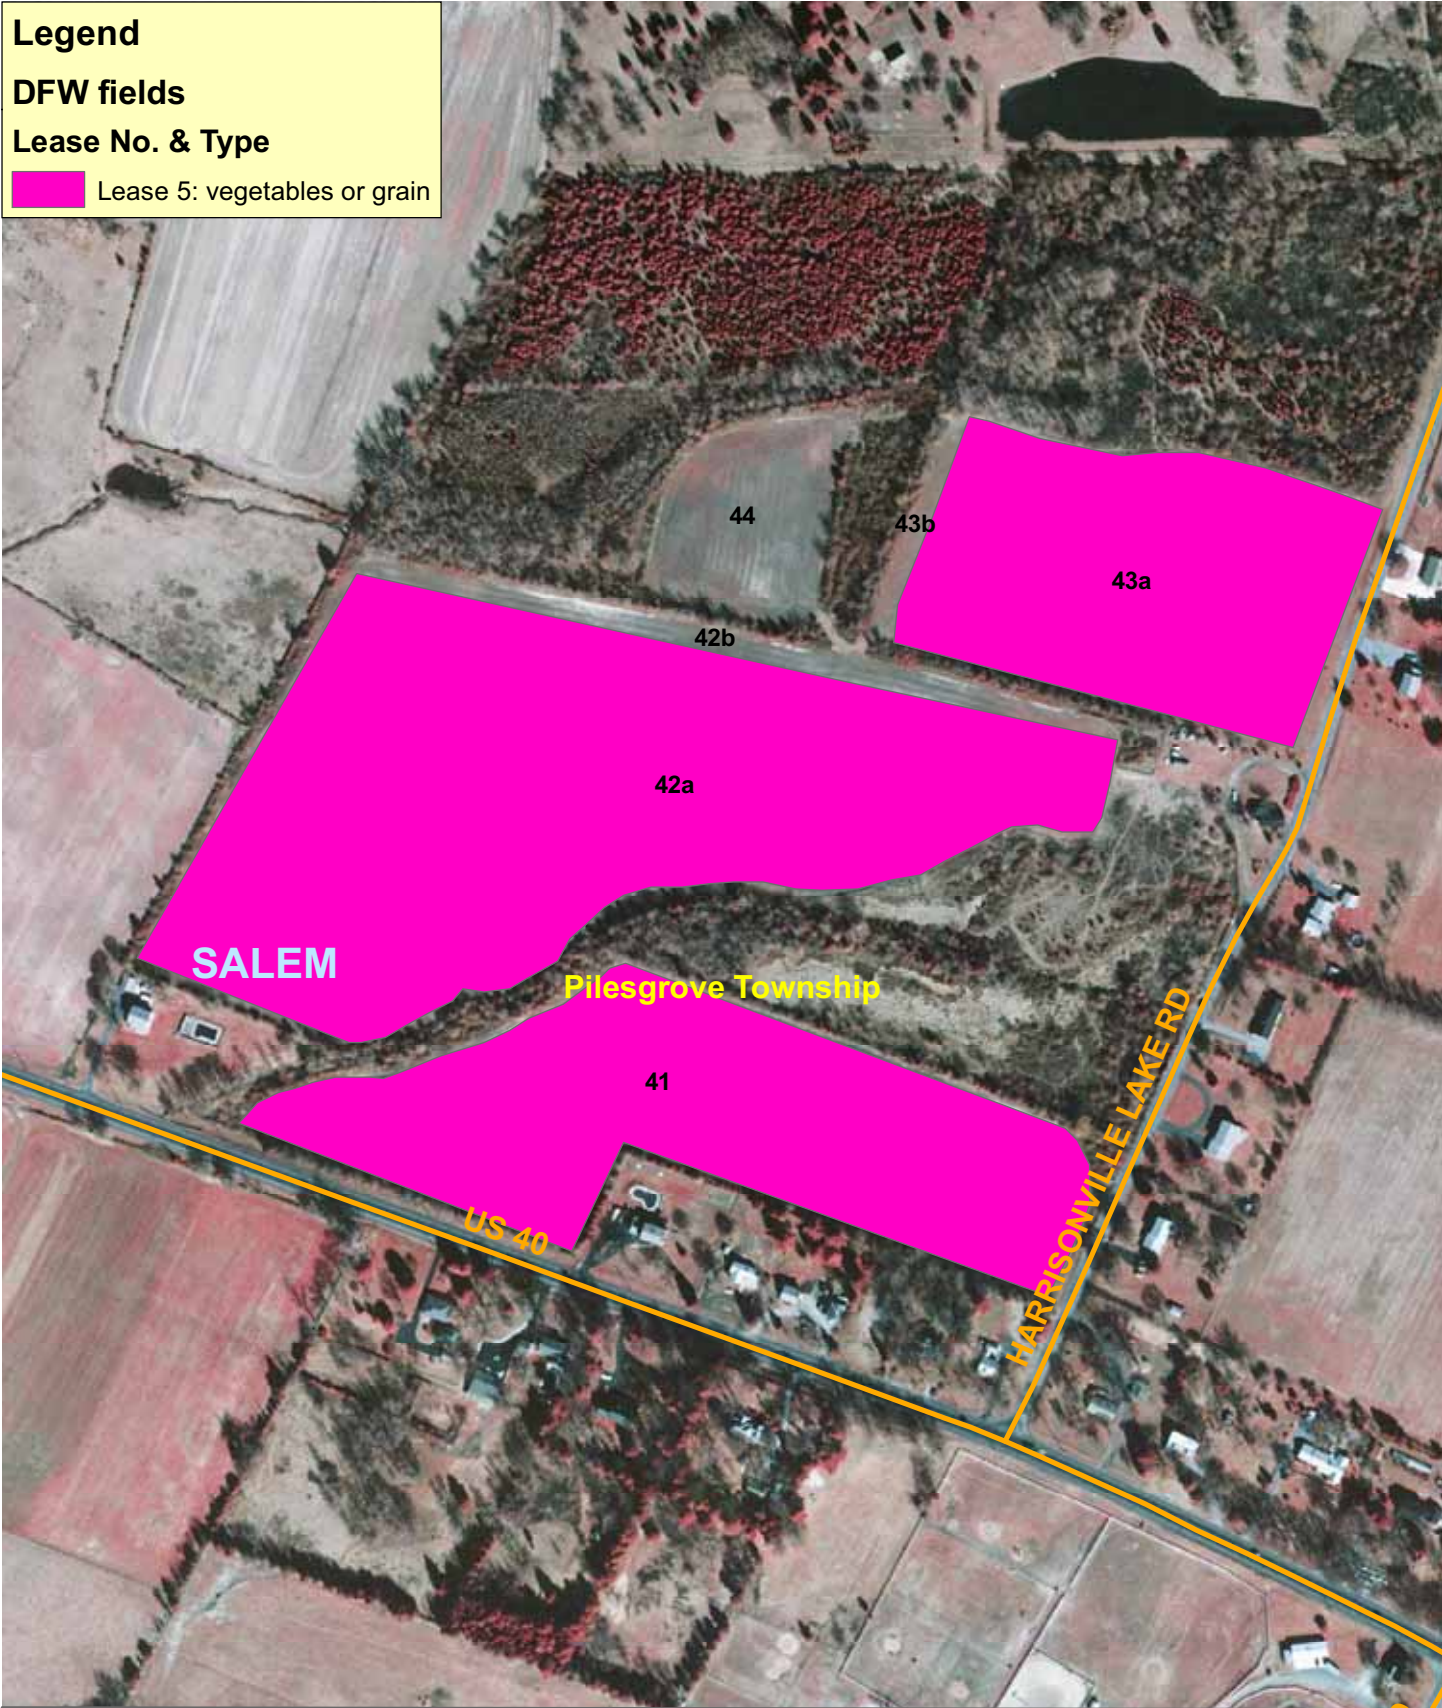

Legend
DFW fields
Lease No. & Type
■ Lease 5: vegetables or grain

Salem River WMA
Farm Lease 5

1:4,000