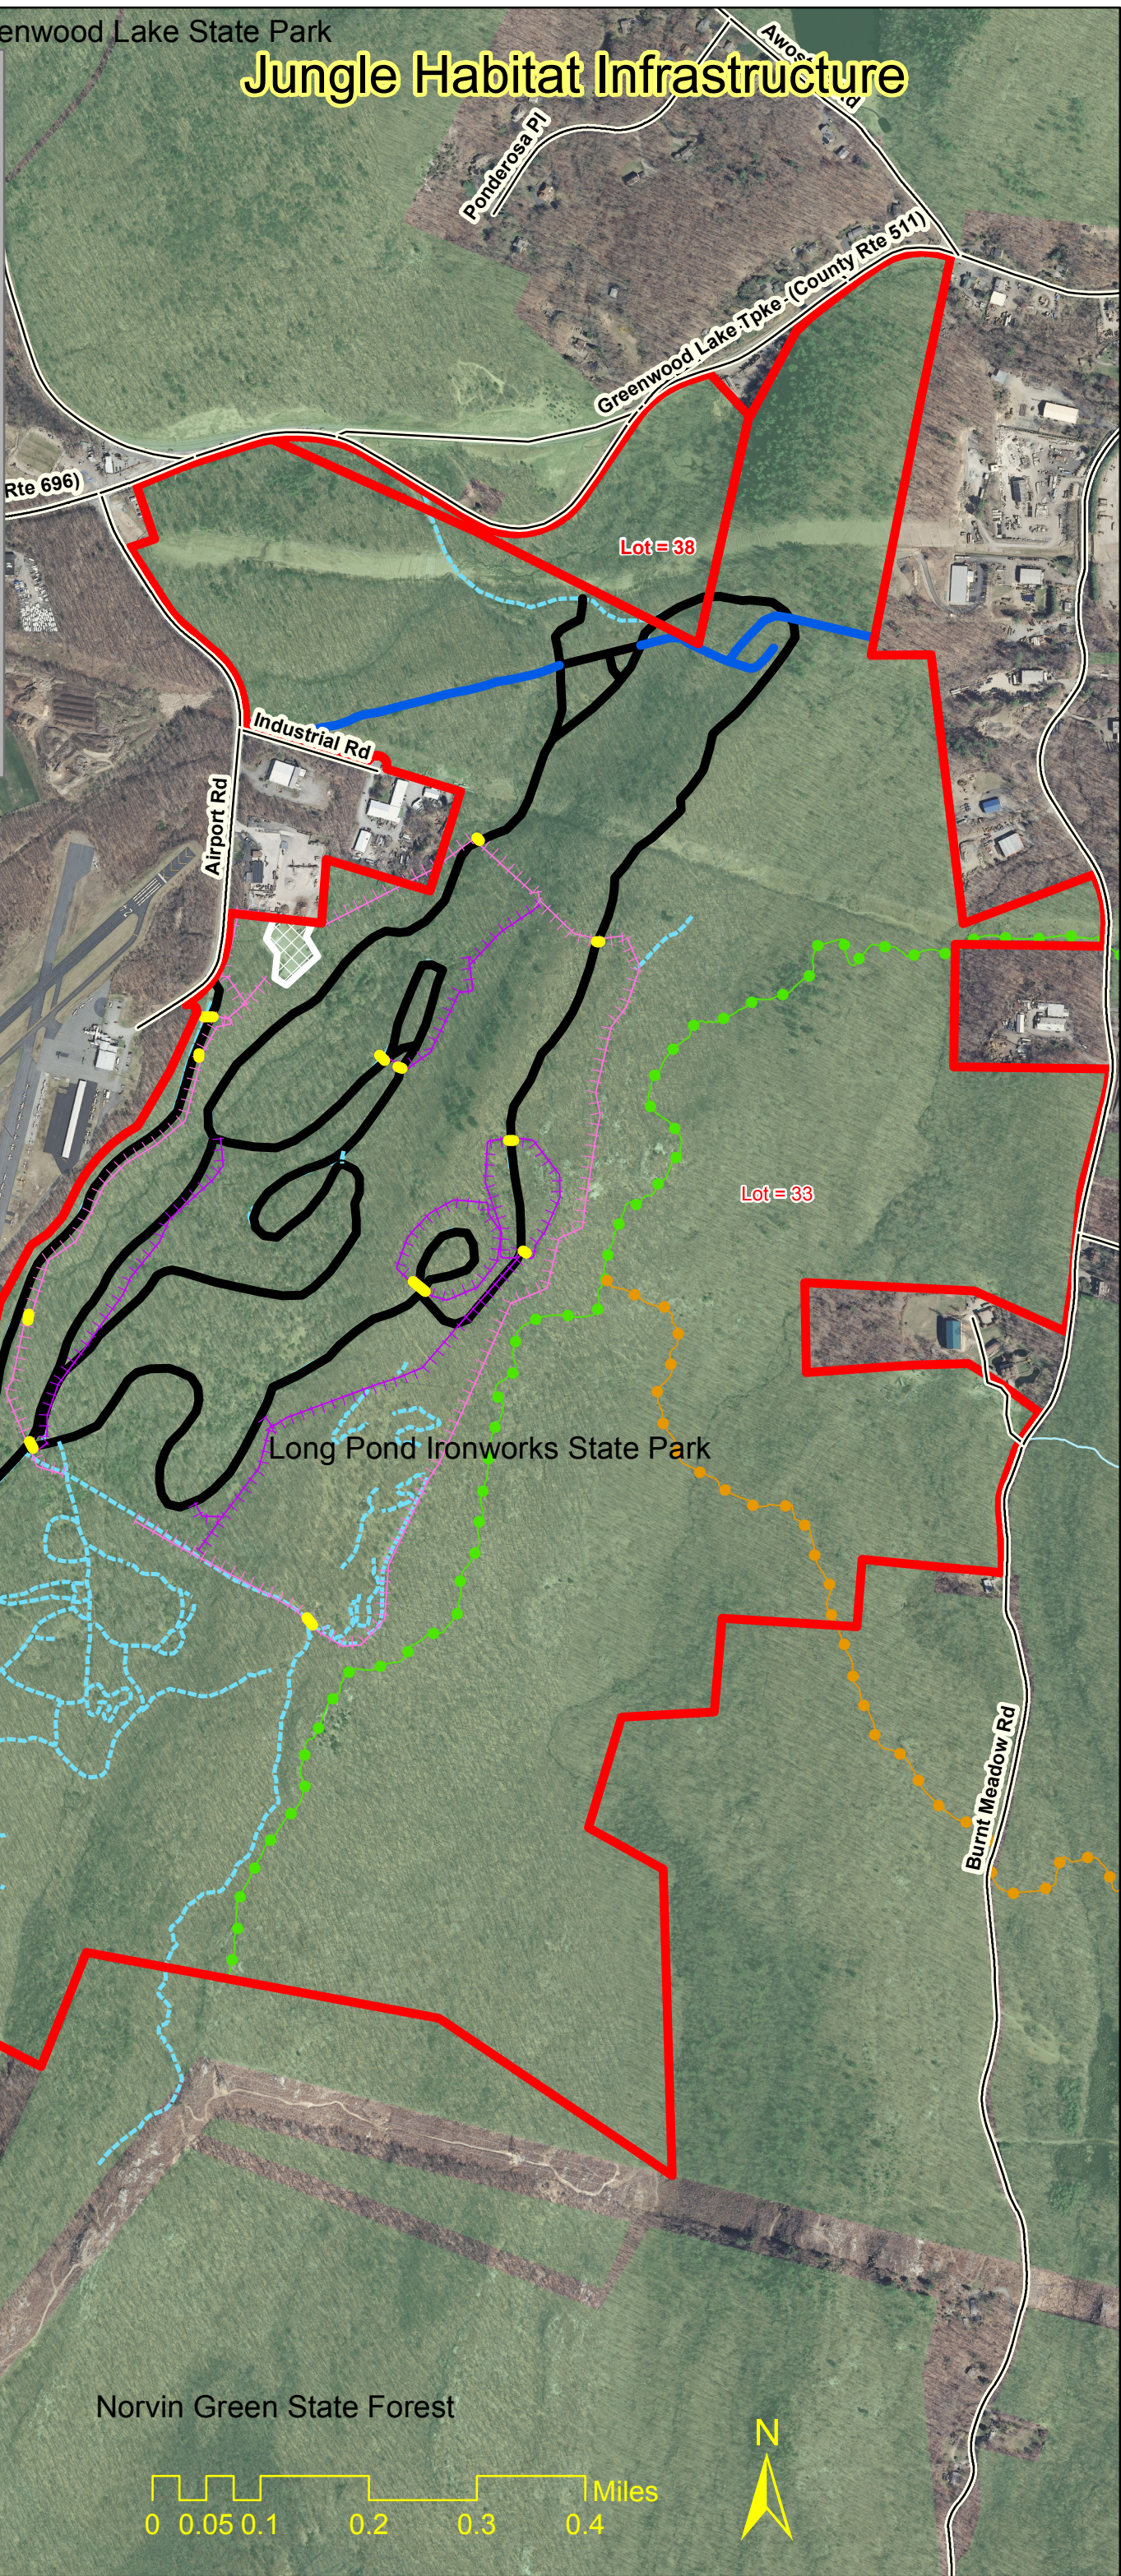

Greenwood Lake State Park

# Jungle Habitat Infrastructure

-  Block 6002 /Lots 33, 38
  -  old gate
  -  high fence
  -  secondary fence
  -  old paved road
  -  Bike Trail Areas  
*(trail locations incomplete)*
  -  encroachment
  -  ROW - powerline
  -  ROW - pipeline
- Hiking Trails**
-  Burnt Meadow Trail
  -  Hewitt-Butler Trail

Norvin Green State Forest