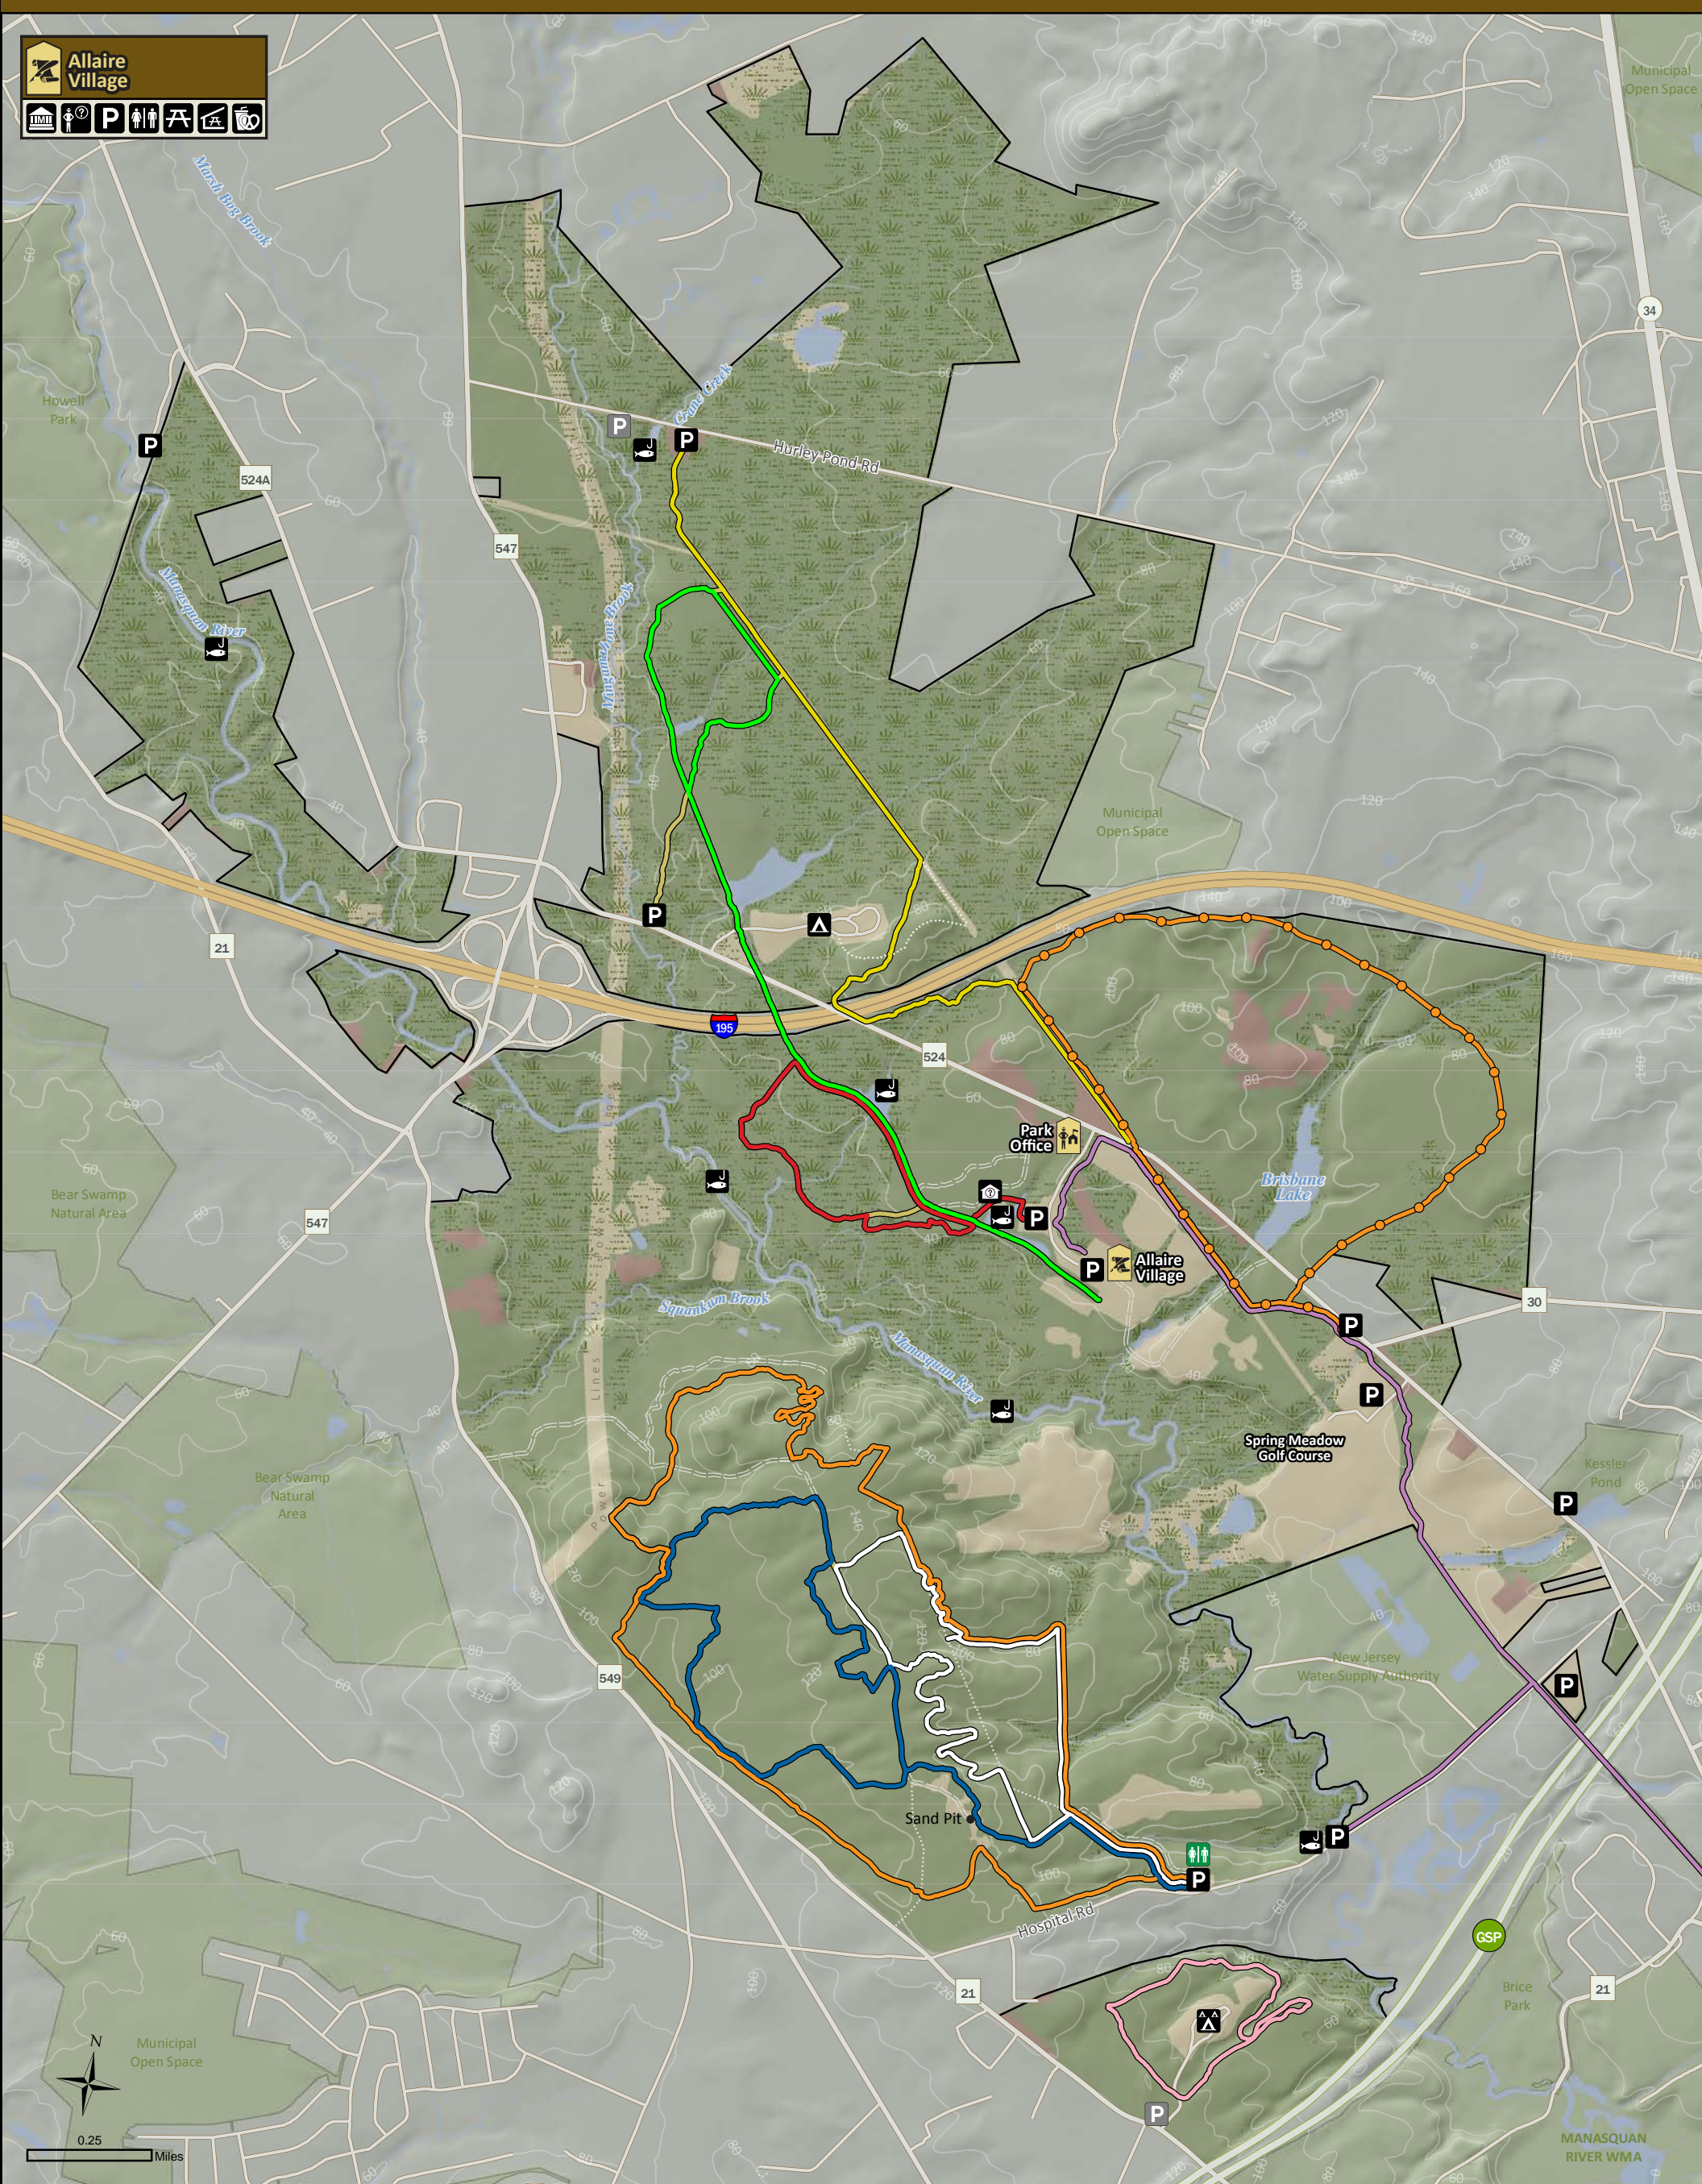

ALLAIRE State Park

Allaire Village

- | | | | | | |
|---------------------|------------------------|----------------------|---------------------|------------------|---------------------|
| Open Field or Grass | Boy Scout Loop | Nature Trail | Campground | Museum | Primitive Restrooms |
| Forest | Brisbane Loop | Oak Loop | Concession | Parking Lot | Restrooms |
| Developed Area | Canal Trail | Pine Trail | Group Campground | Pull Off Parking | Tours |
| Water | Capital to Coast Trail | Upper Squankum Trail | Fishing | Picnic Area | |
| Wetland | Mountain Laurel Loop | Connector Trail | Interpretive Center | Picnic Shelter | |