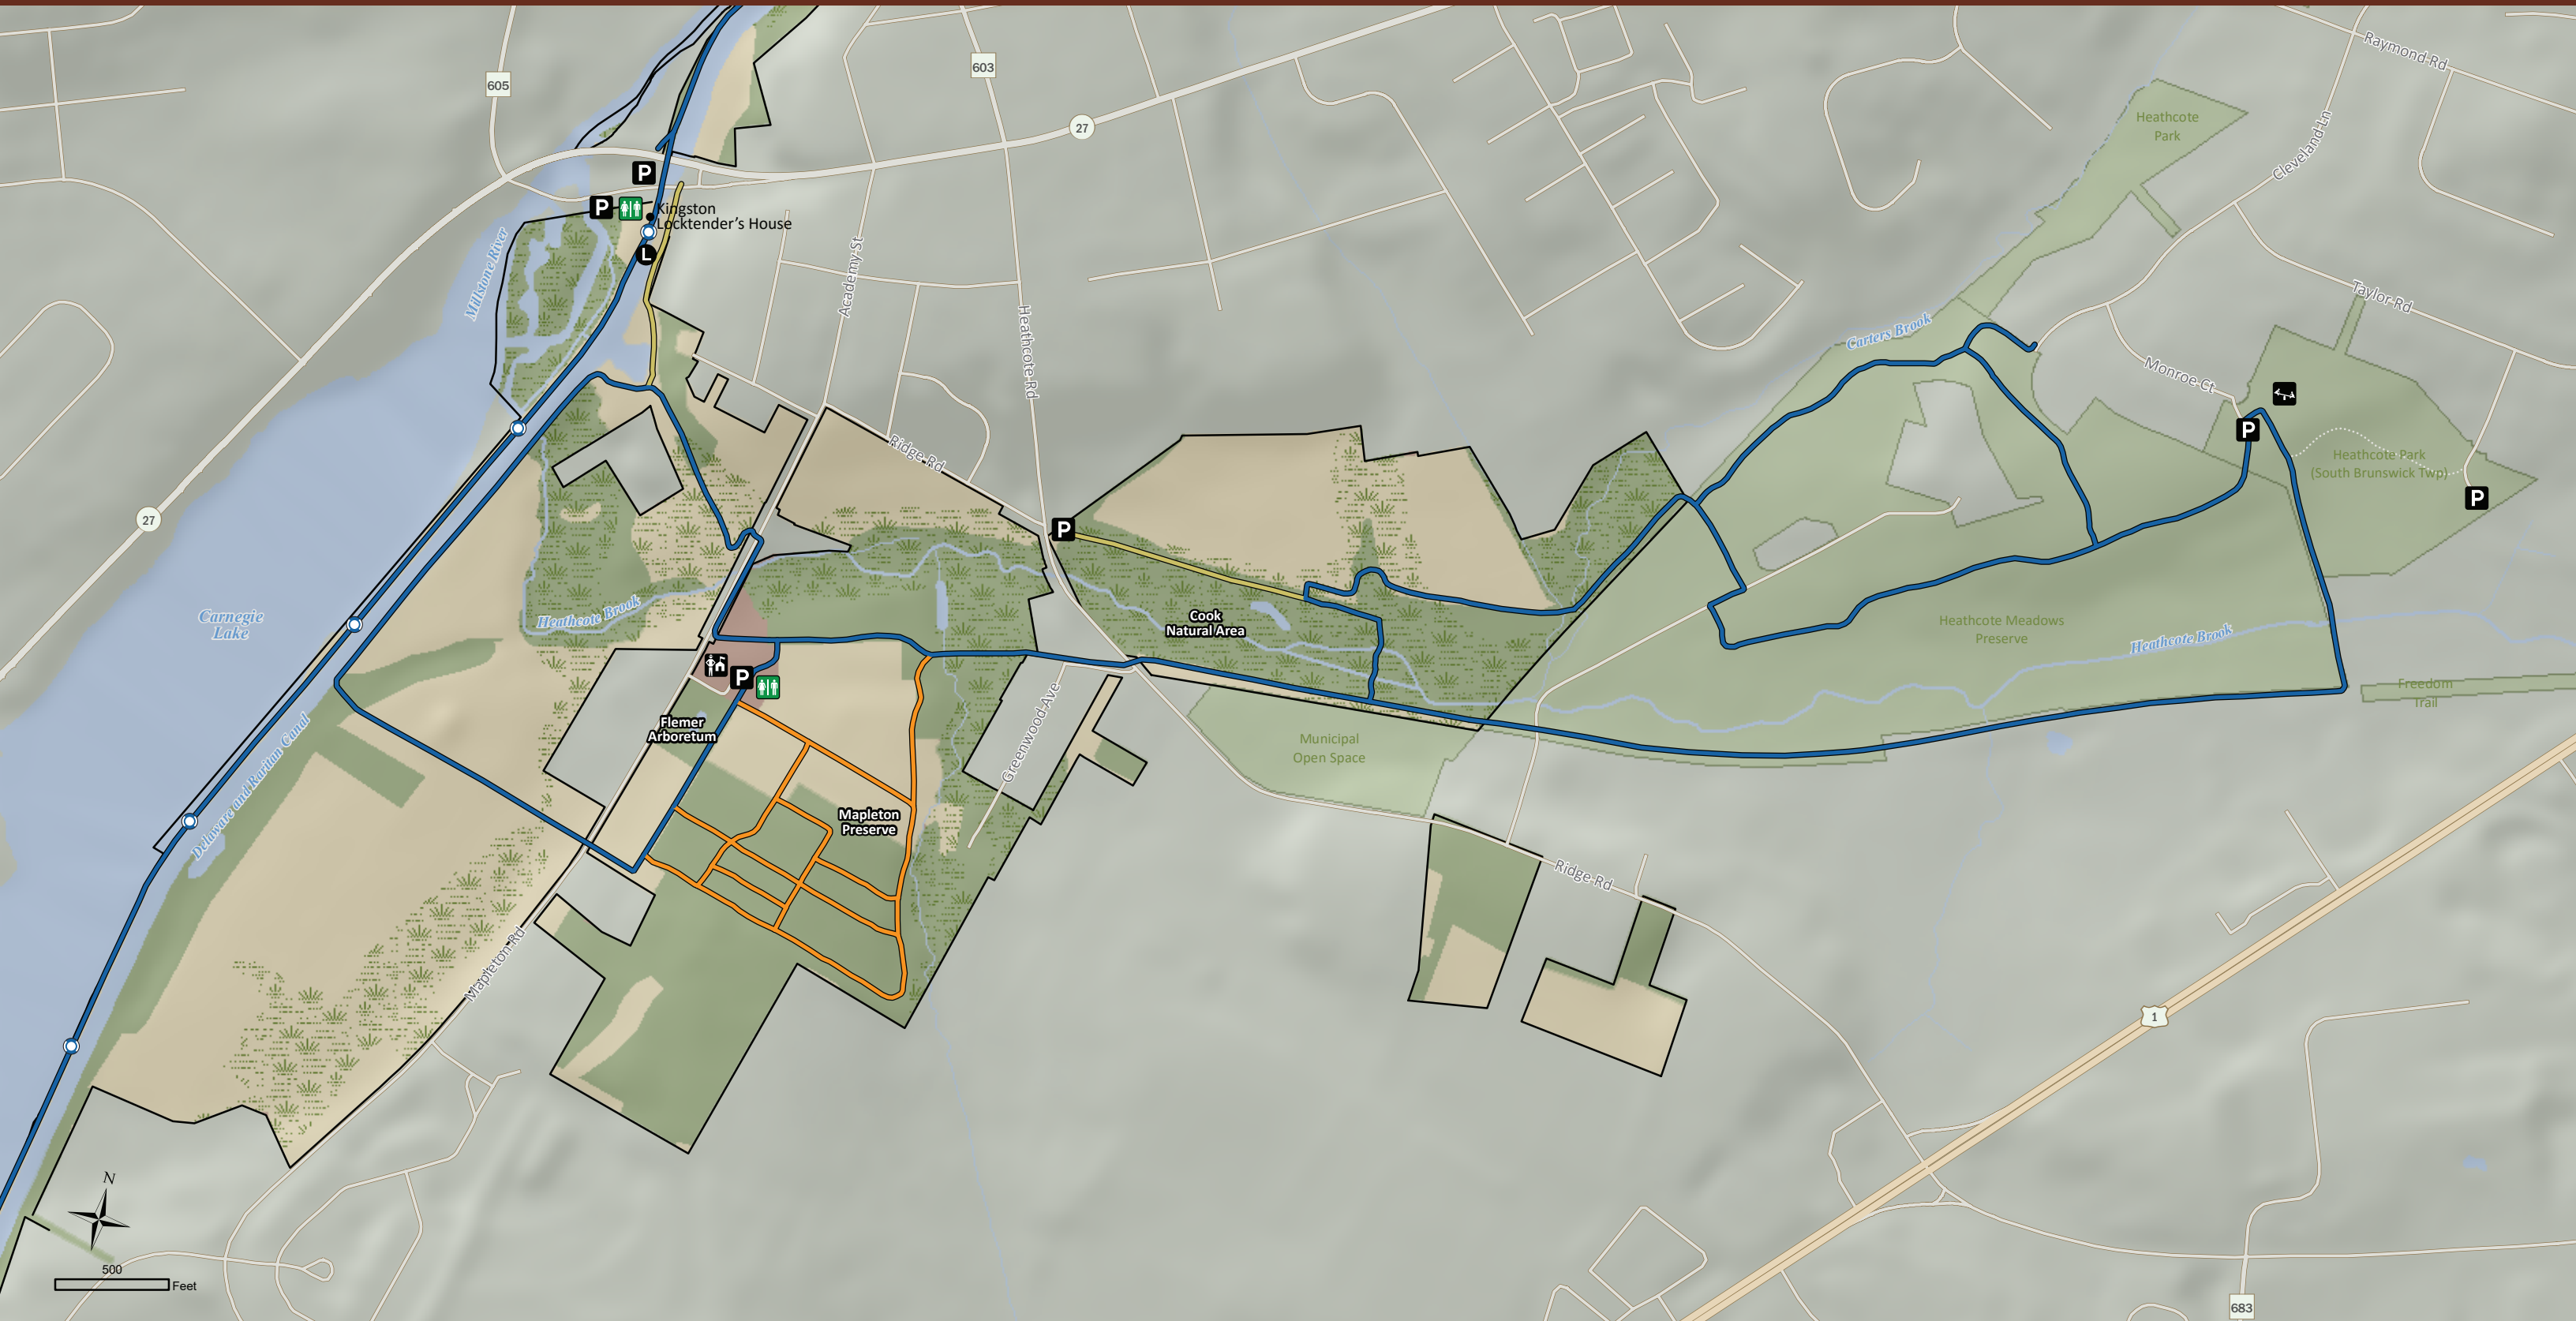

KINGSTON TRAILS of D&R Canal State Park

- | | | | | | |
|---------------------|---------|-------------------------|------------------------|-------------|-----------------------|
| Open Field or Grass | Water | D&R Canal Trail | Nursery Trail (1.4 mi) | Canal Lock | Playground |
| Forest | Wetland | Kingston Trail (4.5 mi) | Trail Connector | Park Office | Restrooms (Primitive) |
| Developed Area | | | | Parking Lot | |