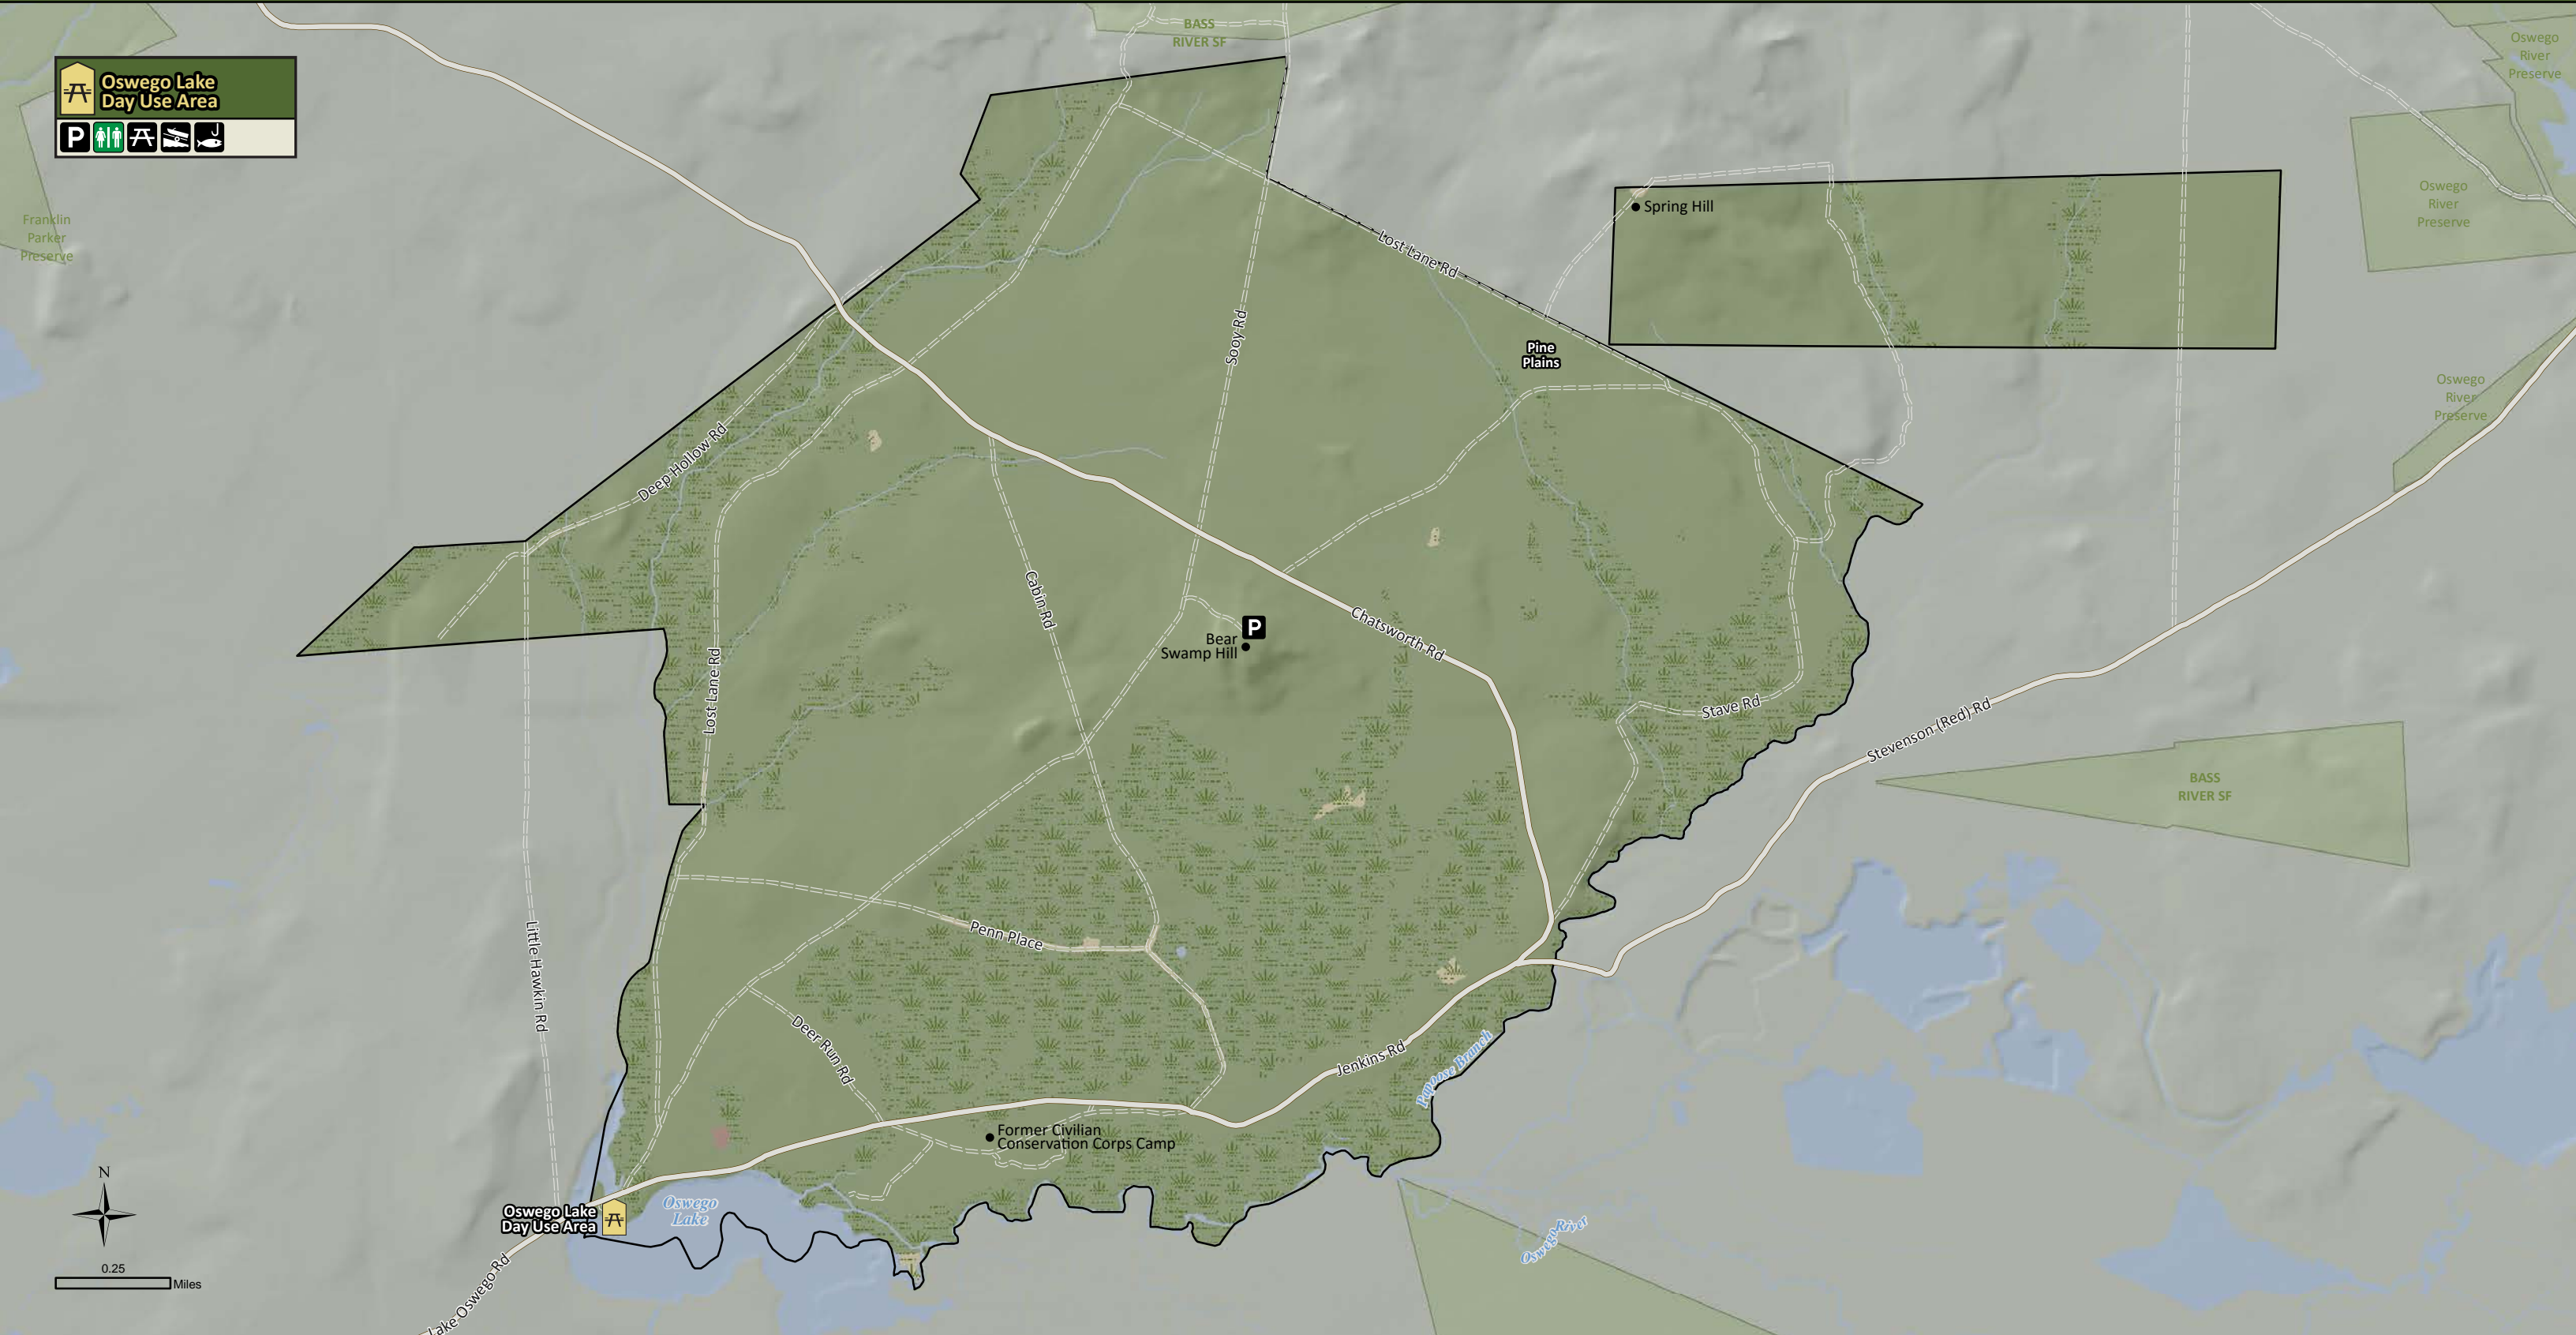

PENN State Forest

Oswego Lake Day Use Area

P

- | | | | |
|---------------------|---------|-------------|-----------------------|
| Open Field or Grass | Water | Boat Launch | Picnic Area |
| Forest | Wetland | Fishing | Restrooms (Primitive) |
| Developed Area | | Parking Lot | |