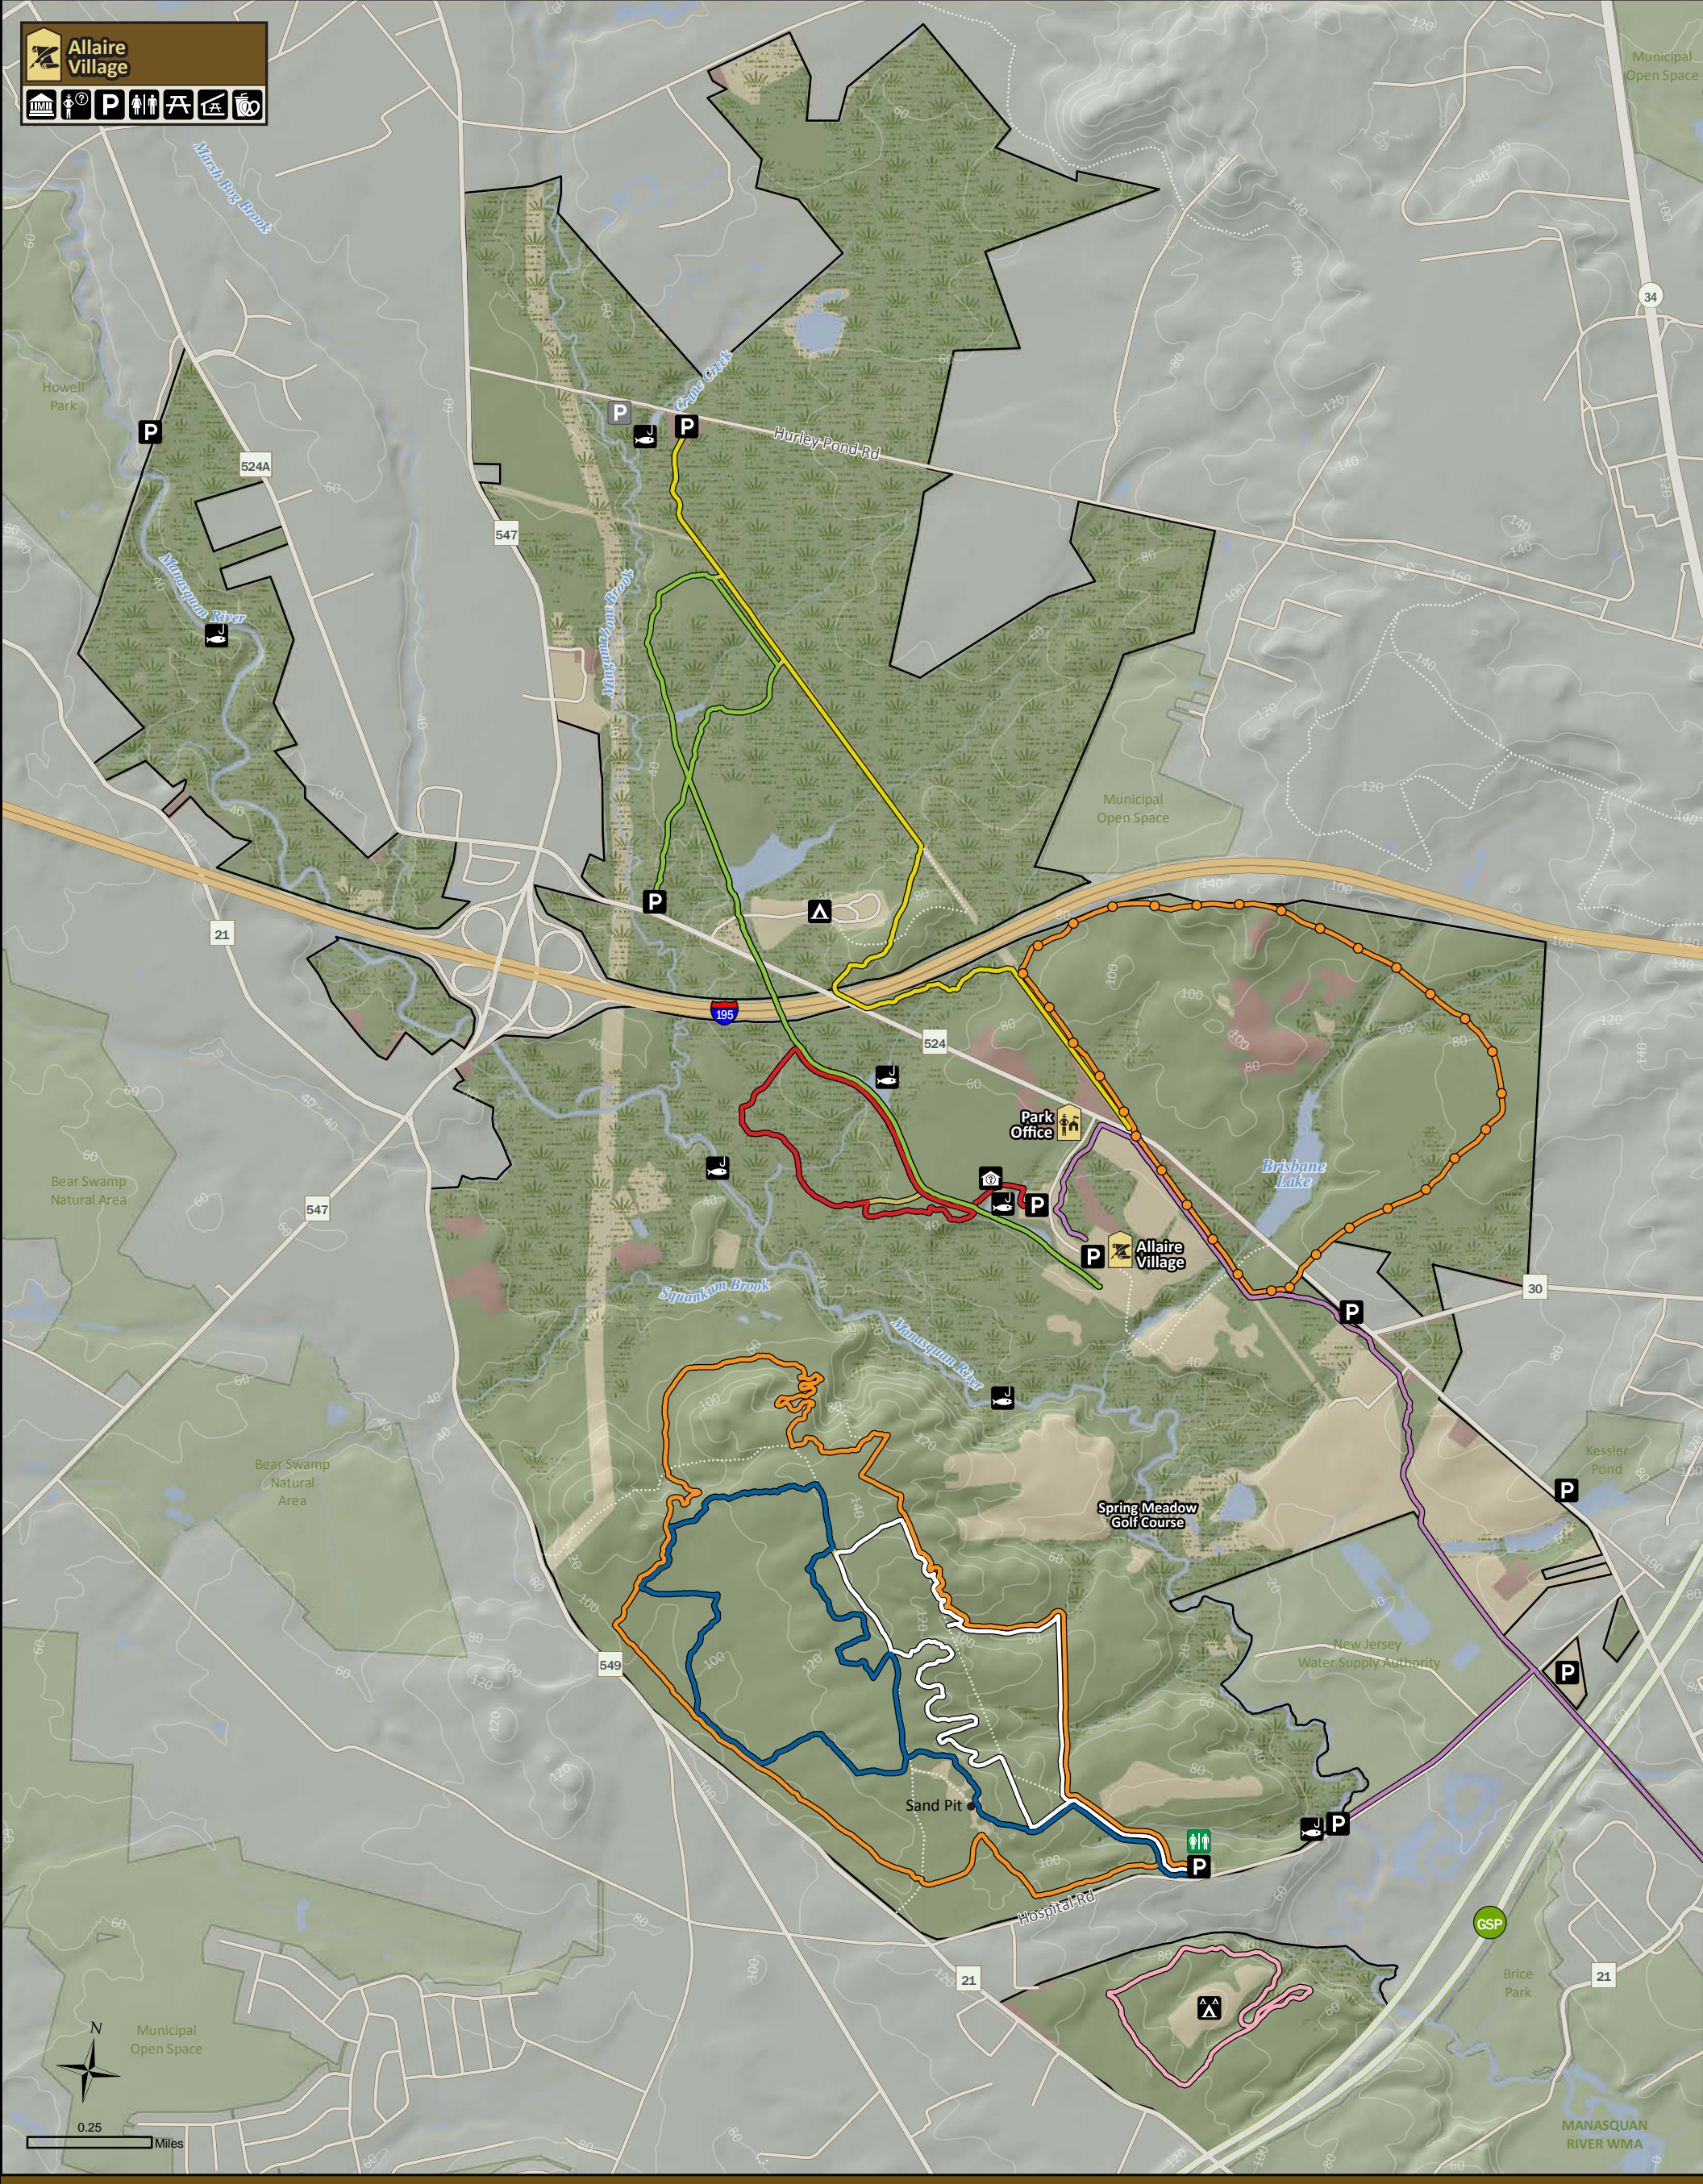

ALLAIRE State Park

Allaire Village

- | | | | | | |
|---------------------|------------------------|----------------------|---------------------|---------------------|----------------|
| Open Field or Grass | Boy Scout Loop | Nature Trail | Campground | Parking Lot | Restrooms |
| Forest | Brisbane Loop | Oak Loop | Concession | Pull Off Parking | Tours |
| Developed Area | Canal Trail | Pine Trail | Fishing | Picnic Area | Picnic Shelter |
| Water | Capital to Coast Trail | Upper Squankum Trail | Interpretive Center | Picnic Shelter | Picnic Shelter |
| Wetland | Mountain Laurel Loop | Connector Trail | Museum | Primitive Restrooms | |