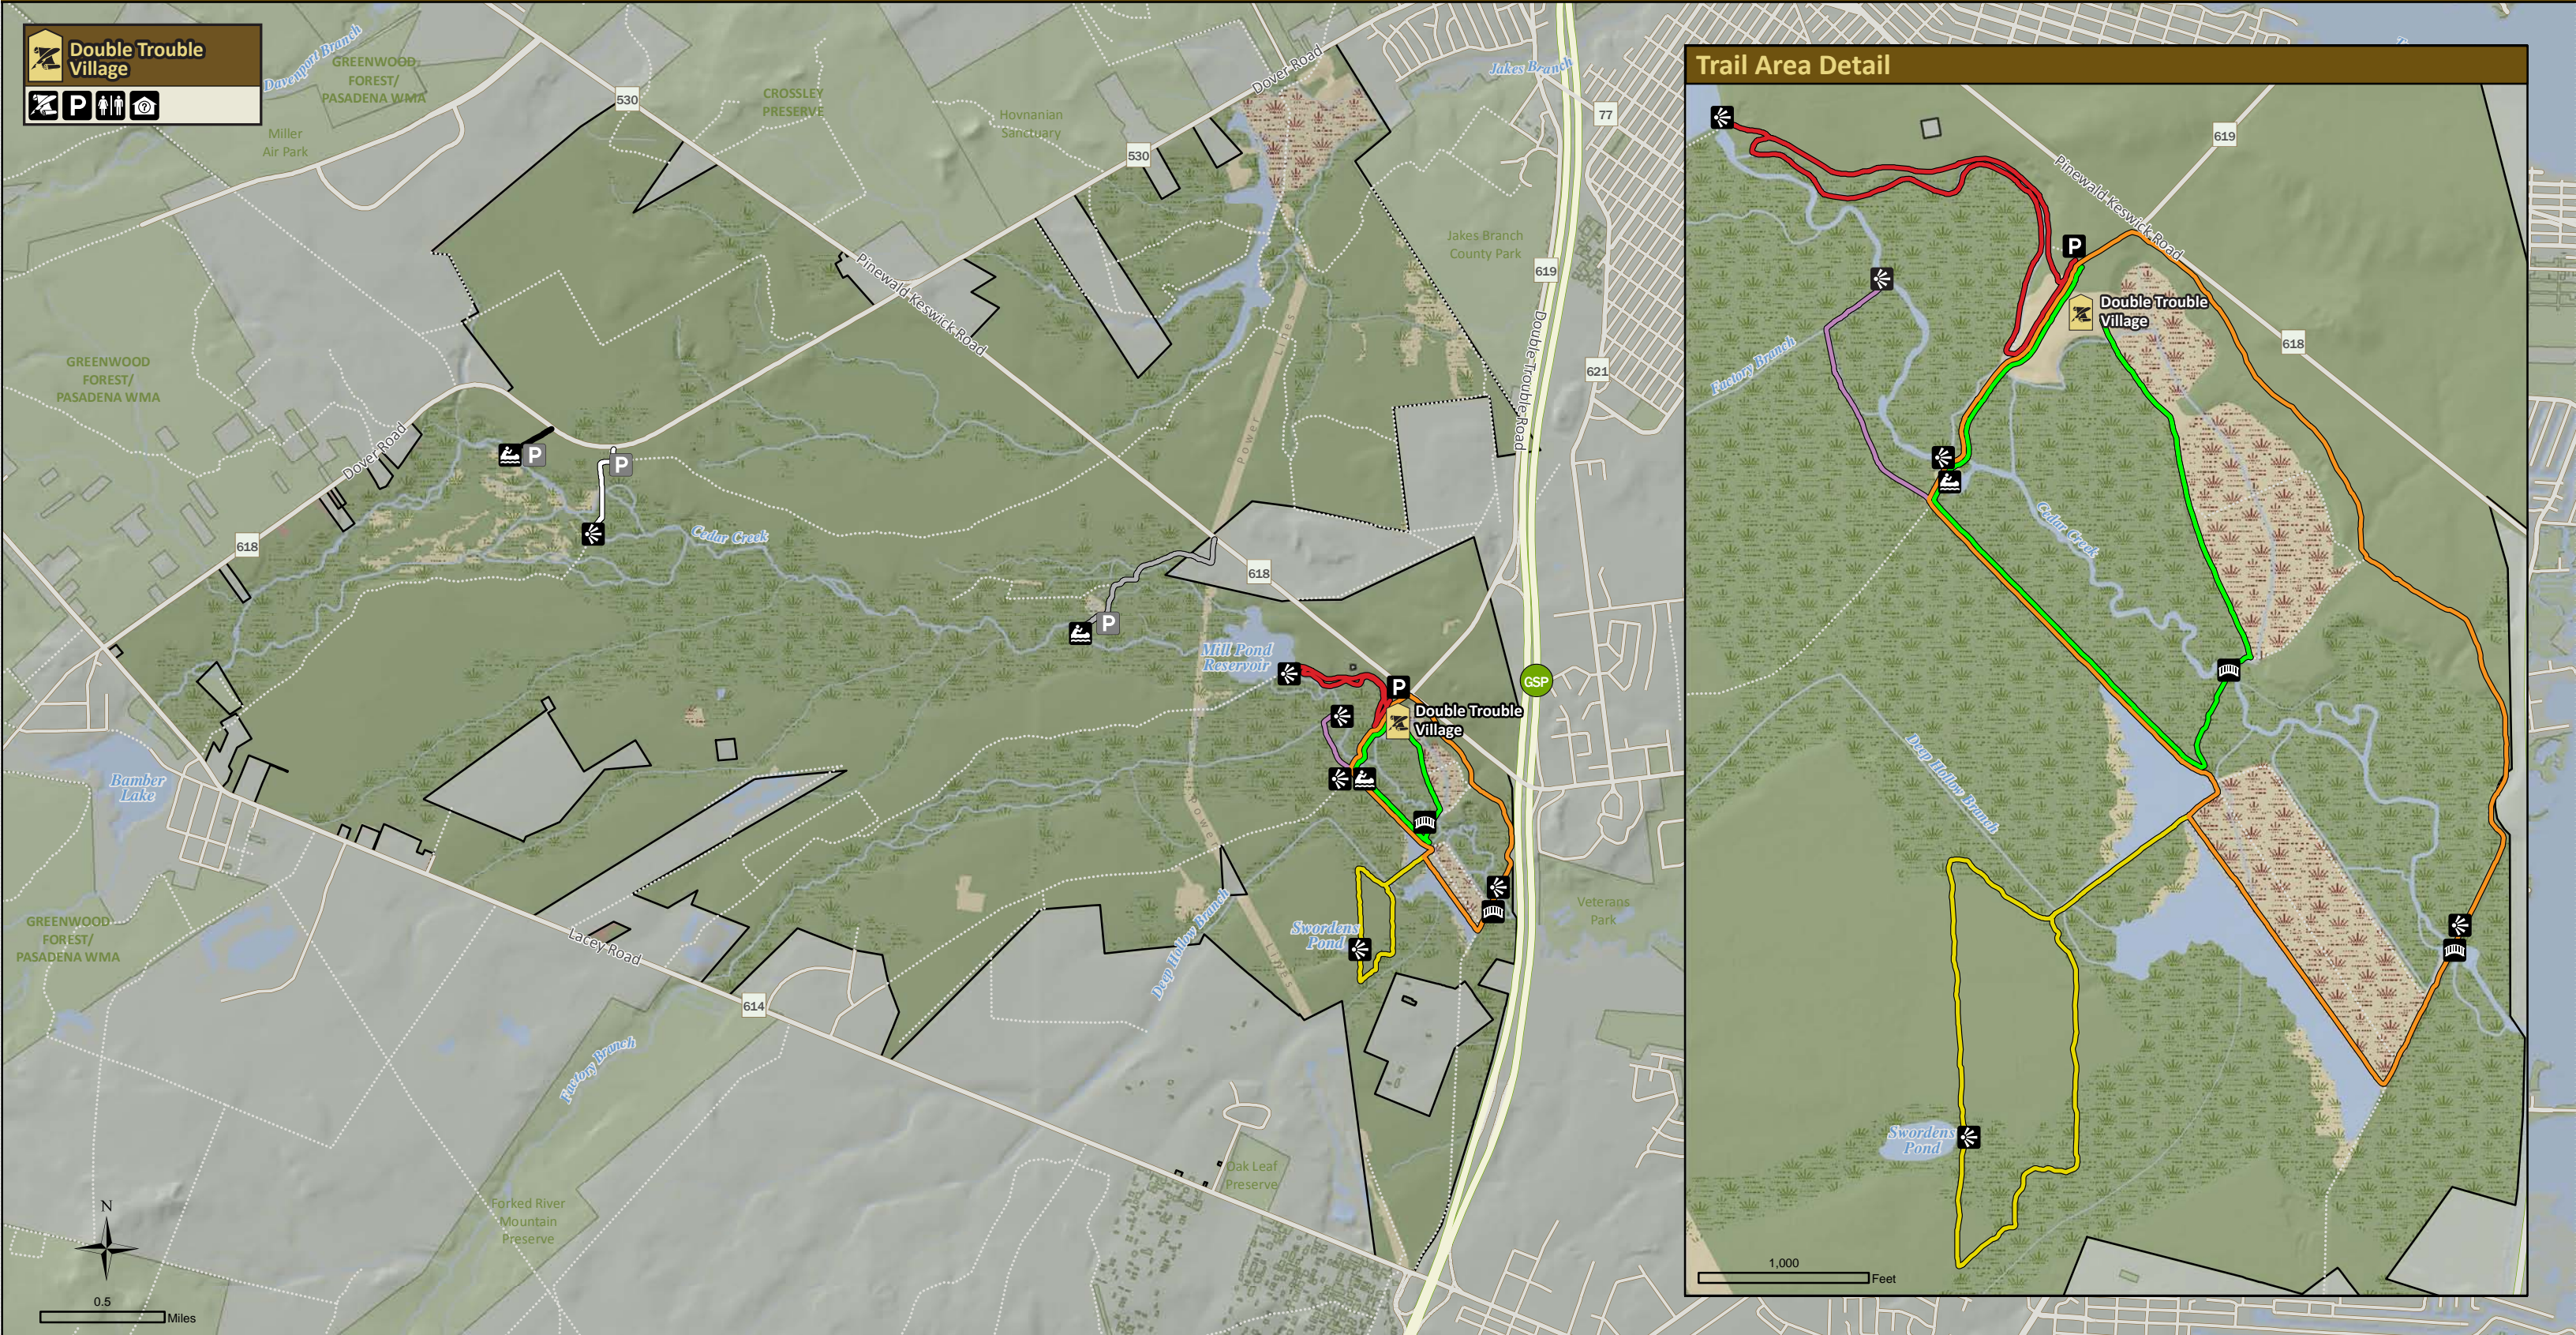

DOUBLE TROUBLE State Park

- | | | | | | | | |
|---------------------|---------------|--------------------------------|-------------------|---------------|---------------|---------------------|--------------------|
| Open Field or Grass | Water | Dover Forge Trail | Mill Pond Trail | Nature Trail | Historic Area | Historic Site | Parking (Pull Off) |
| Forest | Wetland | Dover Forge Canoe Access Trail | Clear Brook Trail | Swordens Pond | Bridge | Interpretive Center | Restrooms |
| Developed Area | Cranberry Bog | Ore Pond Trail | Sweetwater Trail | | Canoeing | Parking Lot | Scenic View |