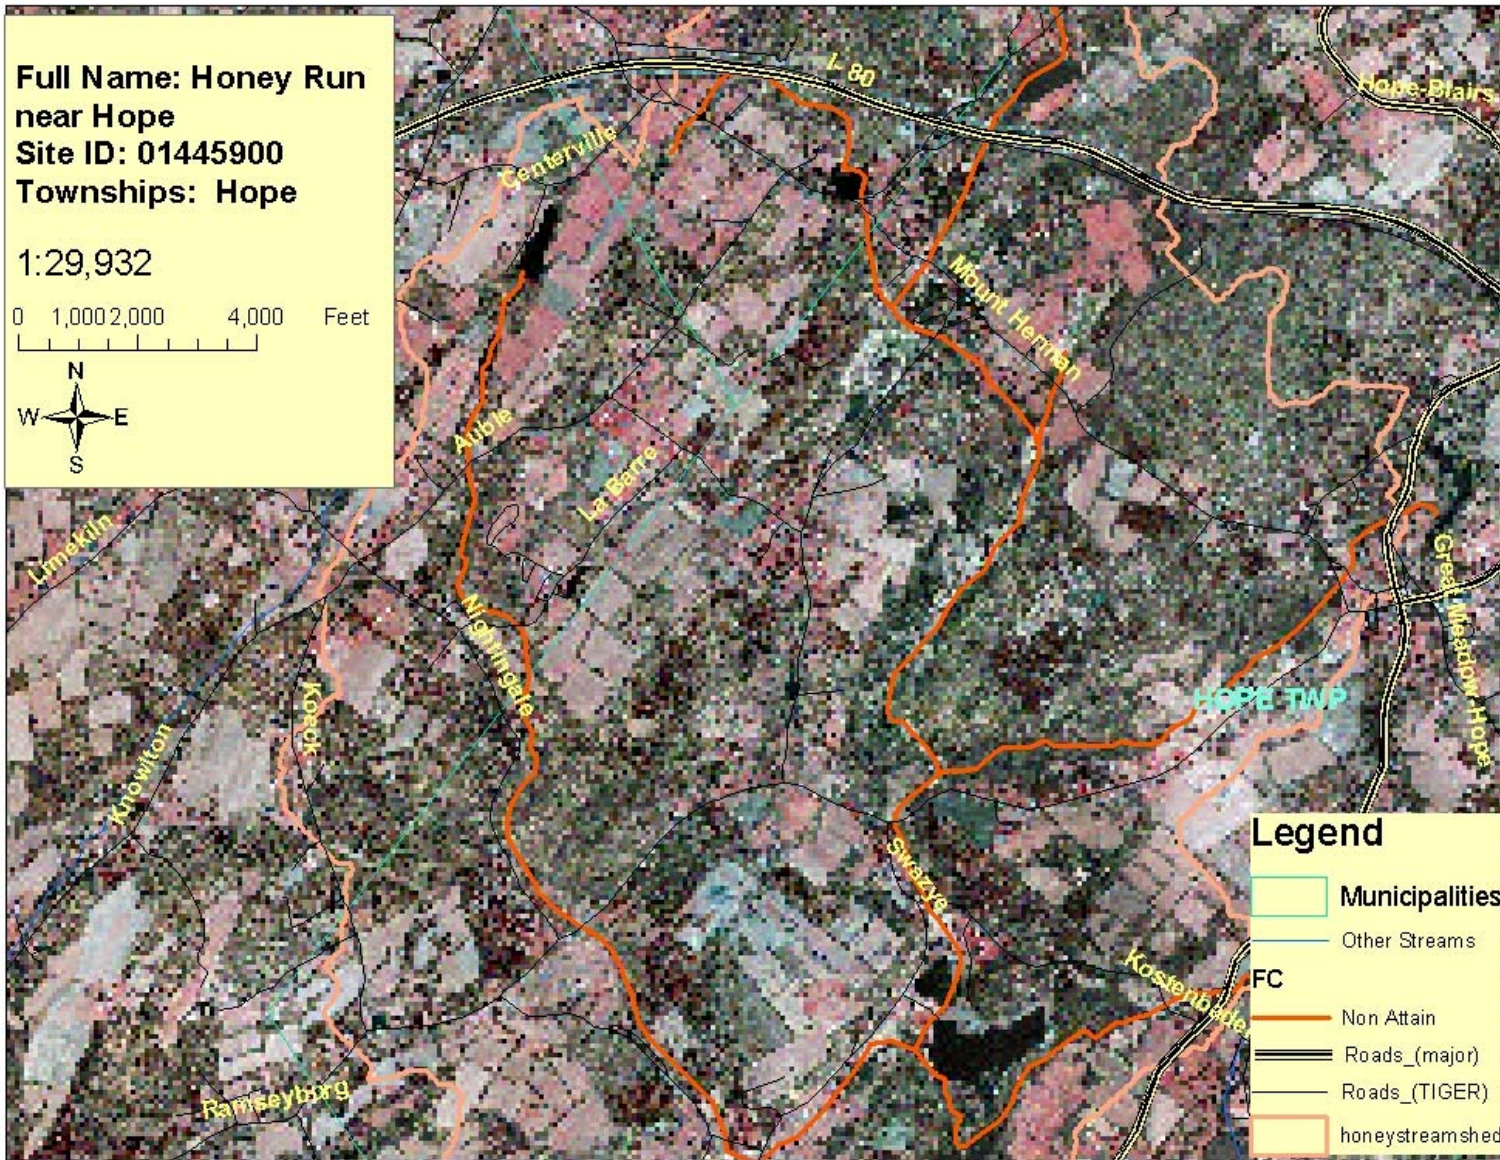

Full Name: Honey Run
near Hope
Site ID: 01445900
Townships: Hope

1:29,932

0 1,000 2,000 4,000 Feet

Legend

- Municipalities
- Other Streams
- FC
 - Non Attain
- Roads_(major)
- Roads_(TIGER)
- honeystreamshed