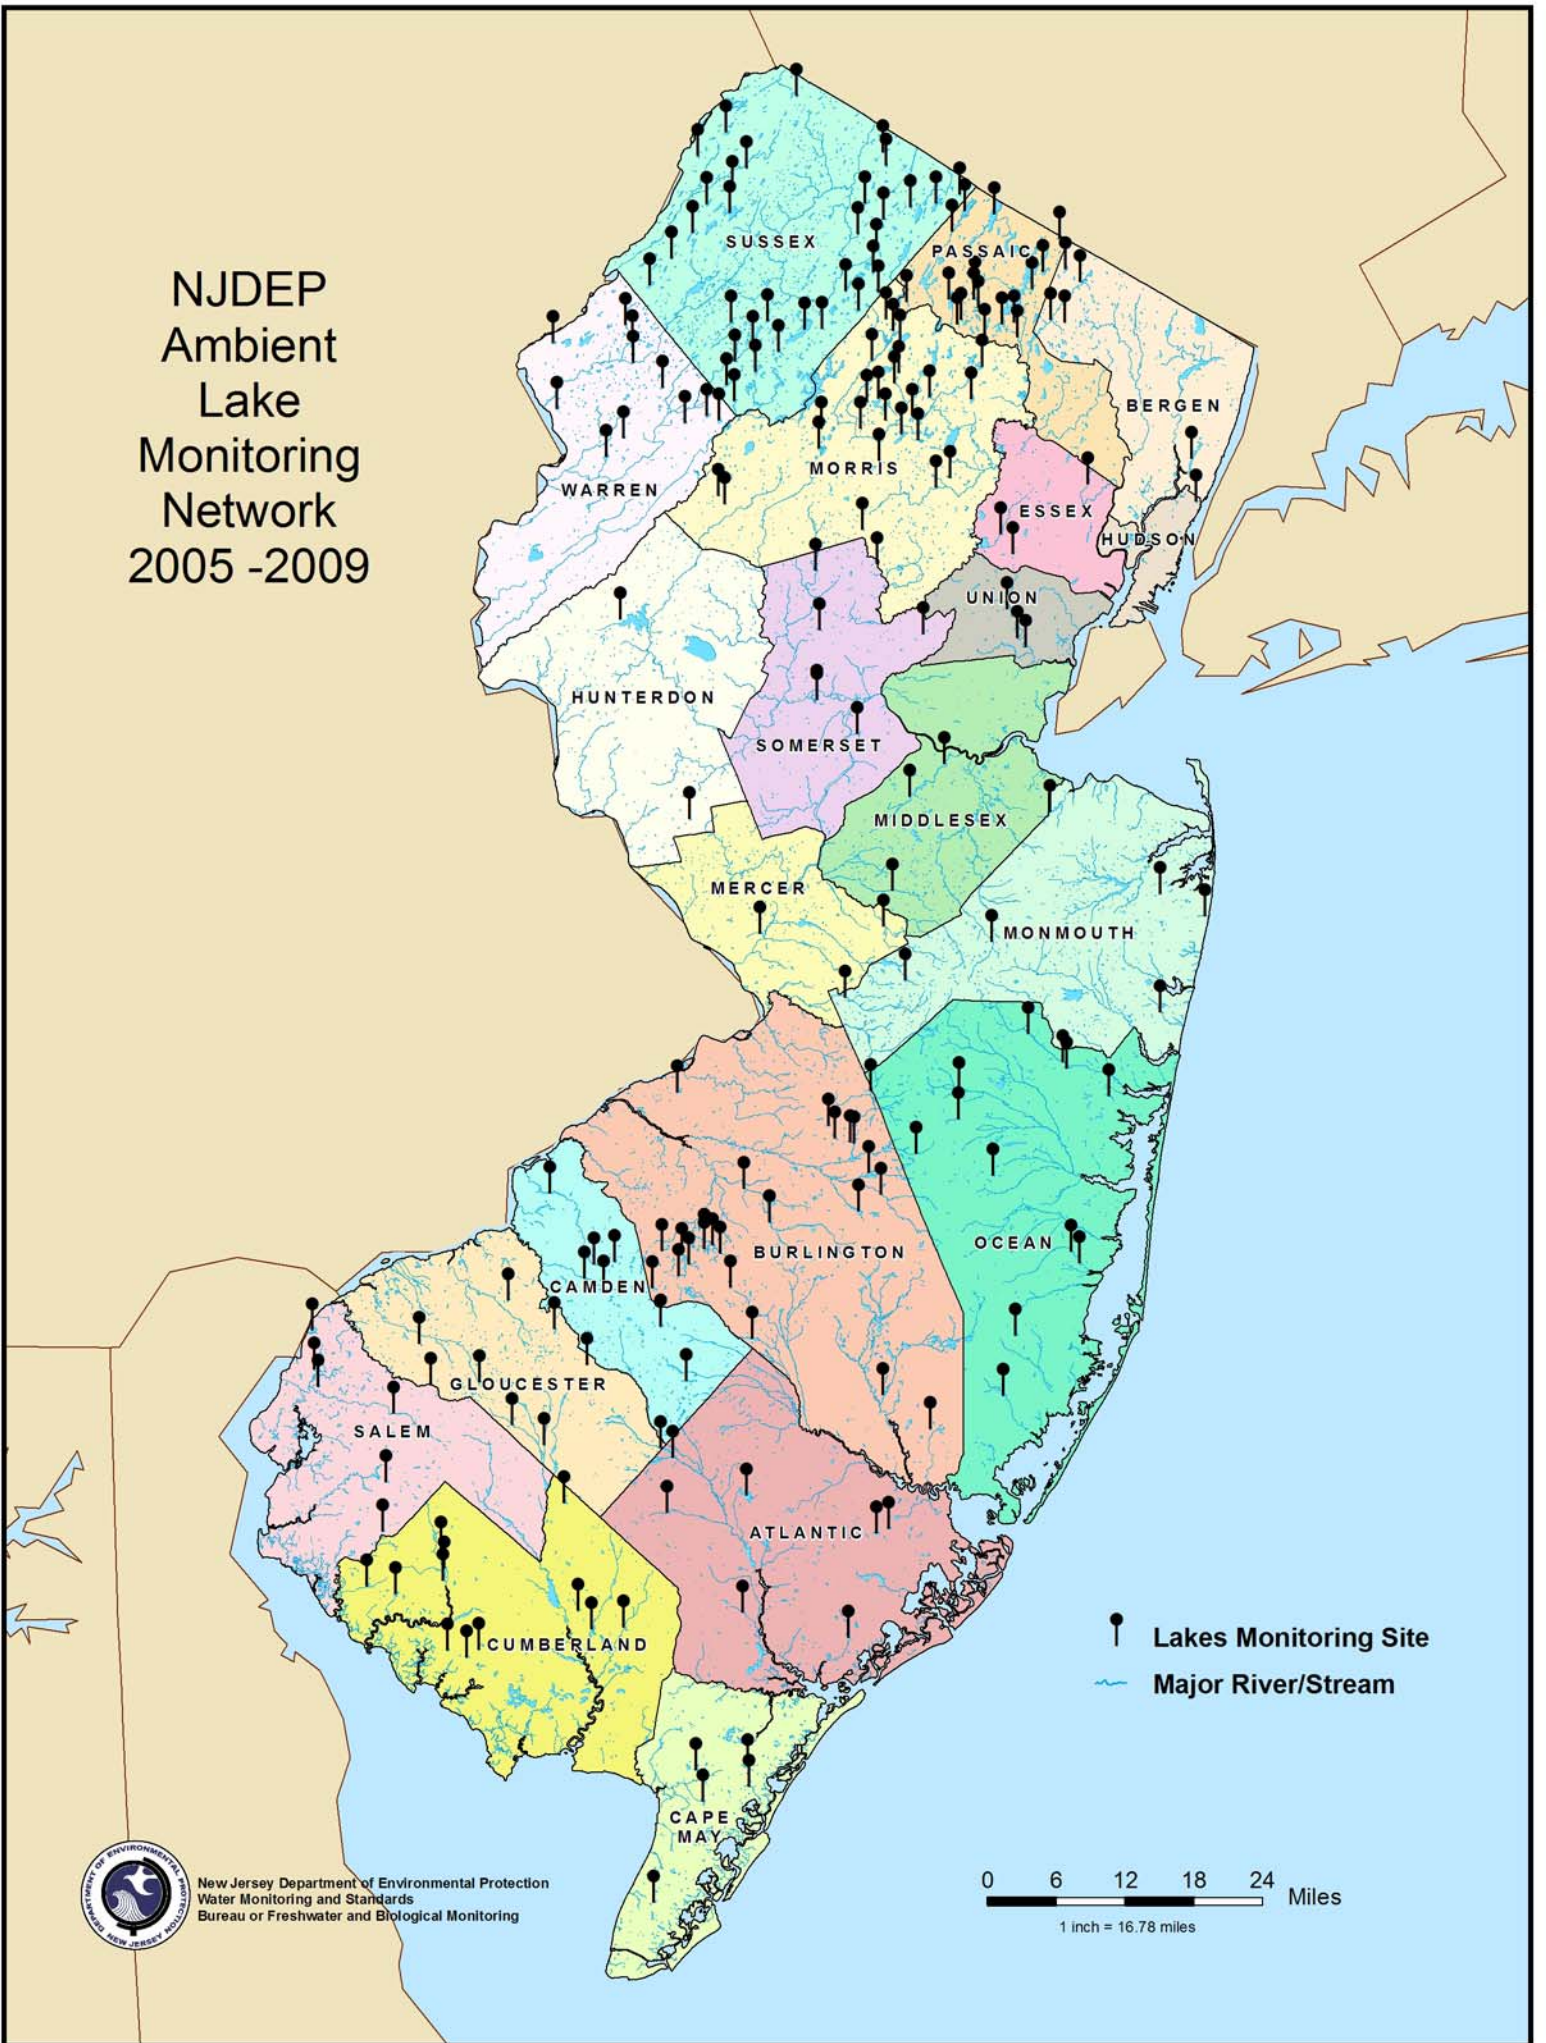

NJDEP Ambient Lake Monitoring Network 2005 -2009

New Jersey Department of Environmental Protection
Water Monitoring and Standards
Bureau of Freshwater and Biological Monitoring