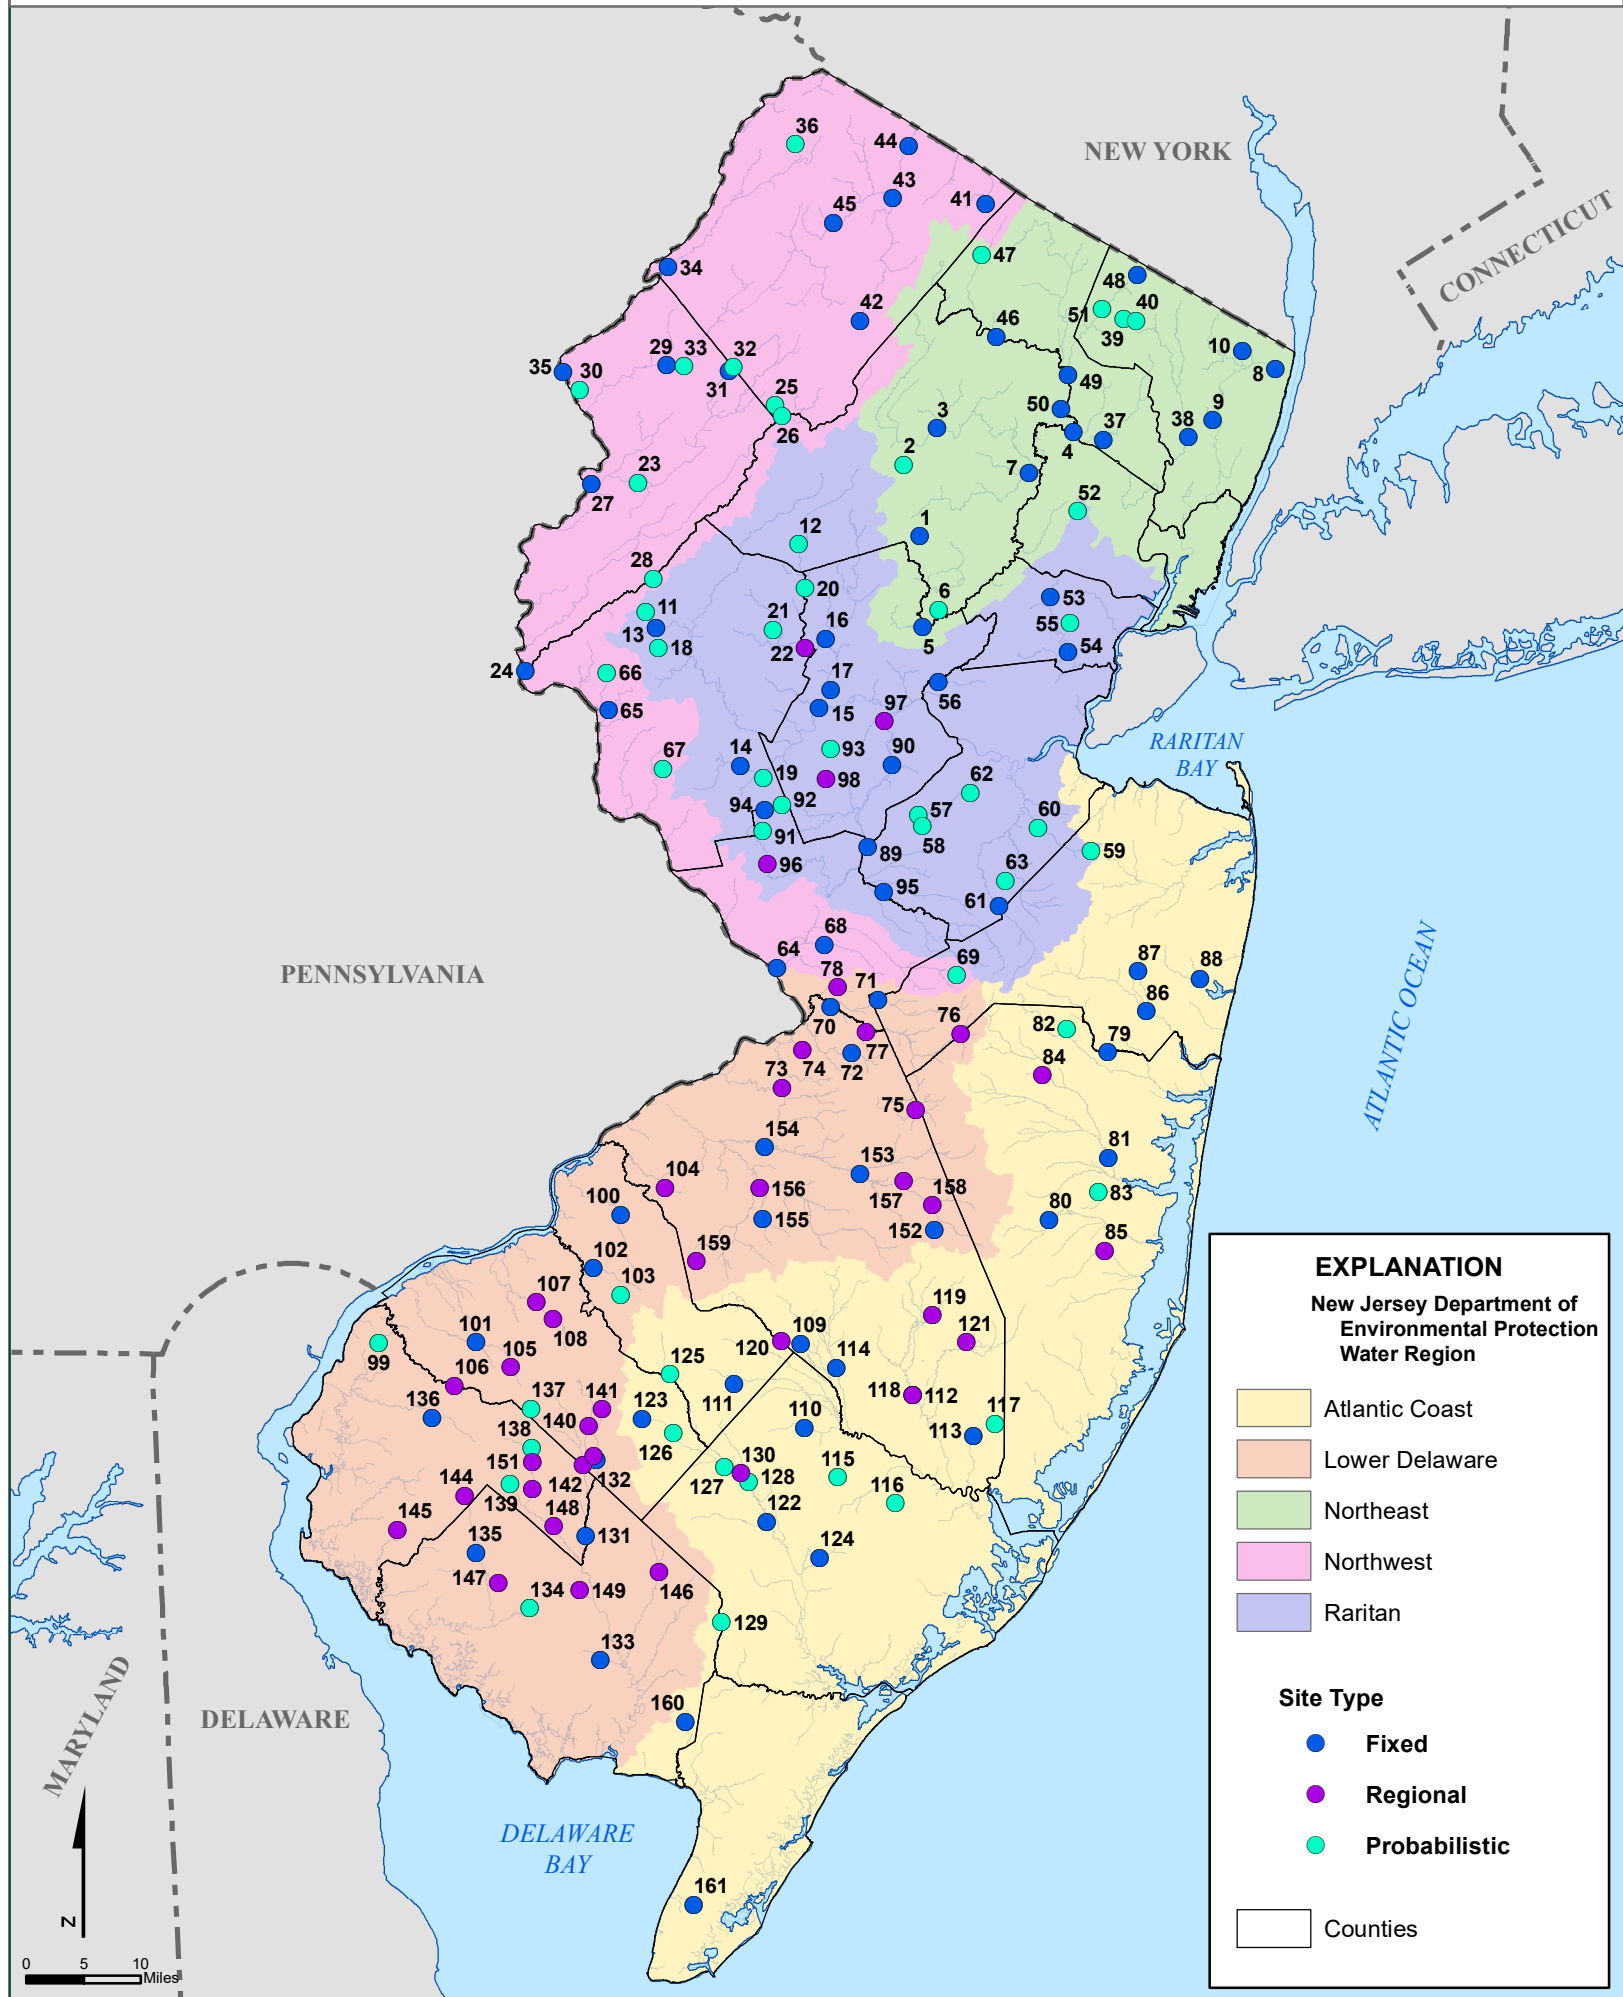

# Rivers and Streams Chemical/Physical Monitoring

Key ID	STATION ID	STATION NAME	Watershed Management Area	Watershed Region
1	01378780	Primrose Brook at Morristown National Historic Park	Upper Passaic, Whippany, and Rockaway	Northeast
2	01379864	Mill Brook trib upstrm Millbrook Ave near Dover NJ	Upper Passaic, Whippany, and Rockaway	Northeast
3	01380100	Beaver Brook at Rockaway	Upper Passaic, Whippany, and Rockaway	Northeast
4	01382000	Passaic River at Two Bridges	Upper Passaic, Whippany, and Rockaway	Northeast
5	01379200	Dead River near Millington	Upper Passaic, Whippany, and Rockaway	Northeast
6	01379280	Passaic River trib 3 at Passaic Ave at Stirling NJ	Upper Passaic, Whippany, and Rockaway	Northeast
7	01381800	Whippany River near Pine Brook	Upper Passaic, Whippany, and Rockaway	Northeast
8	01378400	Dwars Kill at Anderson Ave at Alpine	Hackensack, Hudson, and Pascack	Northeast
9	01378560	Coles Brook at Hackensack	Hackensack, Hudson, and Pascack	Northeast
10	01377000	Hackensack River at Rivervale	Hackensack, Hudson, and Pascack	Northeast
11	01396645	Mulhockaway Creek tributary 2 near Norton NJ	North and South Branch Raritan	Raritan
12	01399410	Trout Brook at Hacklebarney Rd nr Hacklebarney NJ	North and South Branch Raritan	Raritan
13	01396660	Mulhockaway Creek at Van Syckel	North and South Branch Raritan	Raritan
14	01398000	Neshanic River at Reaville	North and South Branch Raritan	Raritan
15	01398102	South Branch Raritan River at South Branch	North and South Branch Raritan	Raritan
16	01399780	Lamington River at Burnt Mills	North and South Branch Raritan	Raritan
17	01400000	North Branch Raritan River near Raritan	North and South Branch Raritan	Raritan
18	01396840	Sidney Brook tributary 2 at Main St at Jutland NJ	North and South Branch Raritan	Raritan
19	01398057	Furmans Bk upstrm North Hill Rd near Wertsville NJ	North and South Branch Raritan	Raritan
20	01399522	Lamington River tributary 2 near Pottersville NJ	North and South Branch Raritan	Raritan
21	01399585	Rockaway Creek tributary near Potterstown NJ	North and South Branch Raritan	Raritan
22	01399720	Rockway Ck at Island Rd	North and South Branch Raritan	Raritan
23	01445532	Pequest River at NJ Route 31 at Buttzville NJ	Upper Delaware	Northwest
24	01457400	Musconetcong River at Riegelsville	Upper Delaware	Northwest
25	01455785	Cranbury Lake tributary near Waterloo NJ	Upper Delaware	Northwest
26	01455840	Musconetcong River trib 3 at Waterloo NJ	Upper Delaware	Northwest
27	01446400	Pequest River at Belvidere	Upper Delaware	Northwest
28	01456610	Musconetcong River dnstrm NJ Rt 31 at Hampton NJ	Upper Delaware	Northwest
29	01443500	Paulins Kill at Blairstown	Upper Delaware	Northwest
30	01442798	Stony Bk trib 150' upstrm of mouth nr Columbia NJ	Upper Delaware	Northwest
31	01445160	Bear Brook at Dark Moon Rd near Johnsonburg	Upper Delaware	Northwest
32	01445155	Bear Bk trib upstrm Dark Moon Rd nr Greendell NJ	Upper Delaware	Northwest
33	01443492	Paulins Kill at former RR bridge near Marksboro NJ	Upper Delaware	Northwest
34	01440000	Flat Brook near Flatbrookville	Upper Delaware	Northwest
35	01442760	Dunnfield Creek at Dunnfield	Upper Delaware	Northwest
36	01439766	Forked Brook at Deckertown Road near Shaytown NJ	Upper Delaware	Northwest
37	01389500	Passaic River at Little Falls	Lower Passaic and Saddle	Northeast
38	01391500	Saddle River at Lodi	Lower Passaic and Saddle	Northeast
39	01390630	Hohokus Bk trib 2 upstrm Victoria Ln nr Fardale NJ	Lower Passaic and Saddle	Northeast
40	01390670	Hohokus Bk trib 3 upstrm Fardale Ave nr Fardale NJ	Lower Passaic and Saddle	Northeast
41	01368820	Double Kill at Wawayanda	Wallkill	Northwest
42	01367625	Wallkill River at Sparta	Wallkill	Northwest
43	01367770	Wallkill River near Sussex	Wallkill	Northwest
44	01368000	Wallkill River near Unionville	Wallkill	Northwest
45	01367800	Papakating Creek at Pellettown	Wallkill	Northwest
46	01382500	Pequannock River at Macopin Intake Dam	Pompton, Pequannock, Wanaque, Ramapo	Northeast
47	01382278	Mossmans Brook tributary near Uttertowntown NJ	Pompton, Pequannock, Wanaque, Ramapo	Northeast
48	01387500	Ramapo River near Mahwah	Pompton, Pequannock, Wanaque, Ramapo	Northeast
49	01388500	Pompton River at Pompton Plains	Pompton, Pequannock, Wanaque, Ramapo	Northeast
50	01388720	Beaver Dam Brook at Ryerson Rd at Lincoln Park	Pompton, Pequannock, Wanaque, Ramapo	Northeast
51	01387765	Ramapo River at Glen Gray Road at Oakland NJ	Pompton, Pequannock, Wanaque, Ramapo	Northeast
52	01393930	WB Rahway R upstrm Buckingham Rd at West Orange NJ	Arthur Kill	Raritan
53	01394500	Rahway River near Springfield	Arthur Kill	Raritan
54	01395000	Rahway River at Rahway	Arthur Kill	Raritan
55	01393590	Morses Creek upstrm of Amsterdam Ave at Roselle NJ	Arthur Kill	Raritan
56	01403385	Bound Brook at Rt 28 at Middlesex	Lower Raritan, South River, and Lawrence	Raritan
57	01404380	Cow Yard Brook near Sand Hills NJ	Lower Raritan, South River, and Lawrence	Raritan
58	01404240	Lawrence Brook trib at Deans Pond Ln near Deans NJ	Lower Raritan, South River, and Lawrence	Raritan
59	01405910	Deep Run tributary 2 near Smocks Corners NJ	Lower Raritan, South River, and Lawrence	Raritan
60	01406030	Deep Run at Brunswick Gardens NJ	Lower Raritan, South River, and Lawrence	Raritan
61	01405340	Manalapan Brook at Federal Rd near Manalapan	Lower Raritan, South River, and Lawrence	Raritan
62	01405005	Bog Bk tributary near Herberts NJ	Lower Raritan, South River, and Lawrence	Raritan
63	01405245	Matchaponix Brook tributary near Matchaponix NJ	Lower Raritan, South River, and Lawrence	Raritan
64	01464020	Assunpink Creek at Peace St at Trenton	Central Delaware	Northwest
65	01458570	Nishisakawick Creek near Frenchtown	Central Delaware	Northwest
66	01458315	Harihokake Creek tributary near Mount Pleasant NJ	Central Delaware	Northwest