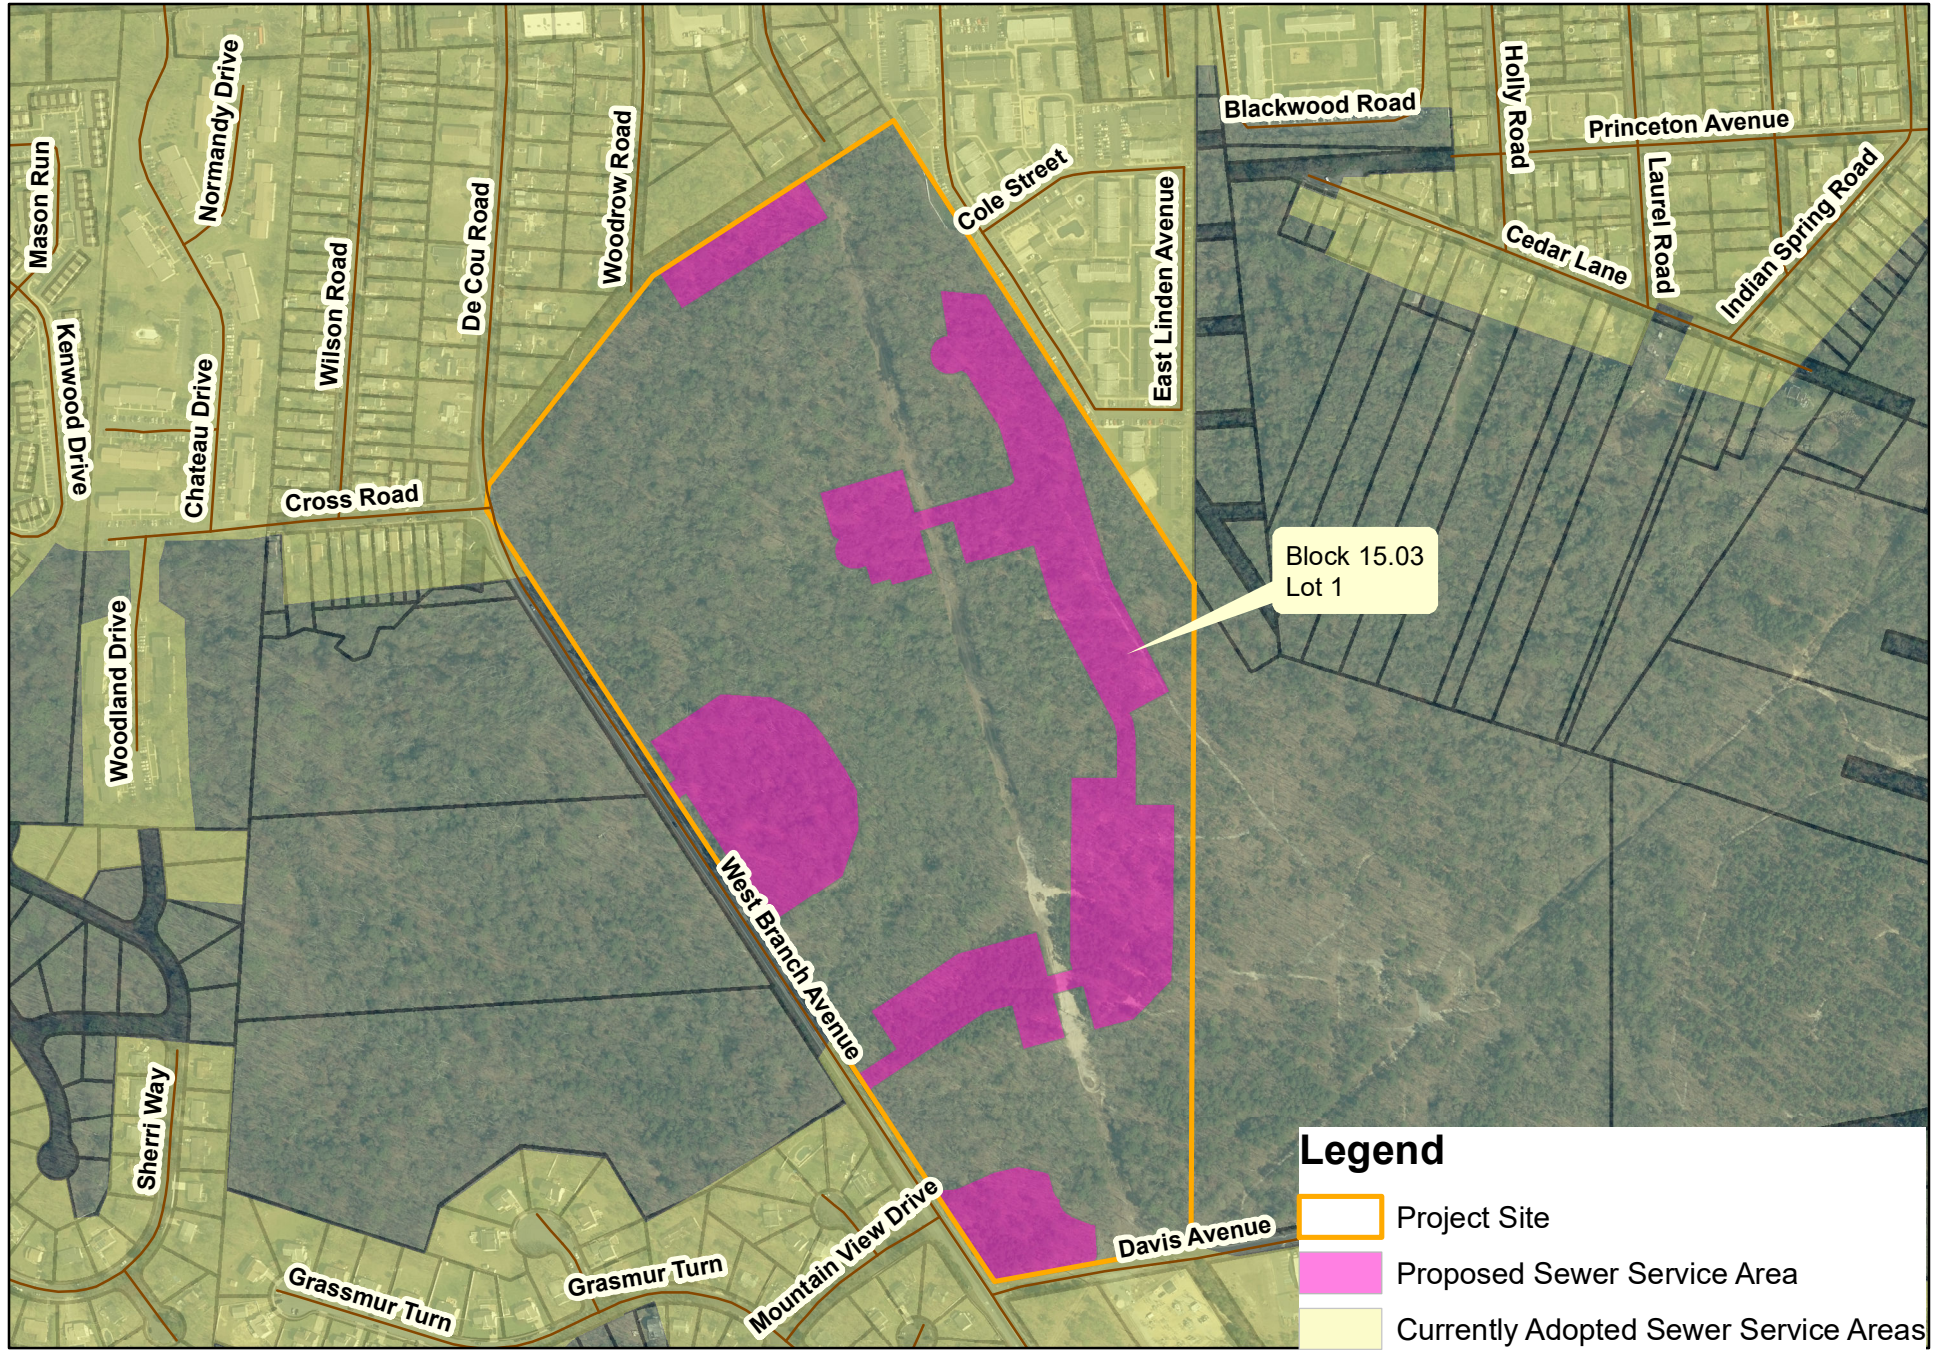

FAIRWAY PINES
PINE HILL BOROUGH, CAMDEN COUNTY
PI #435433; AMD #210006

Legend

- Project Site
- Proposed Sewer Service Area
- Currently Adopted Sewer Service Areas