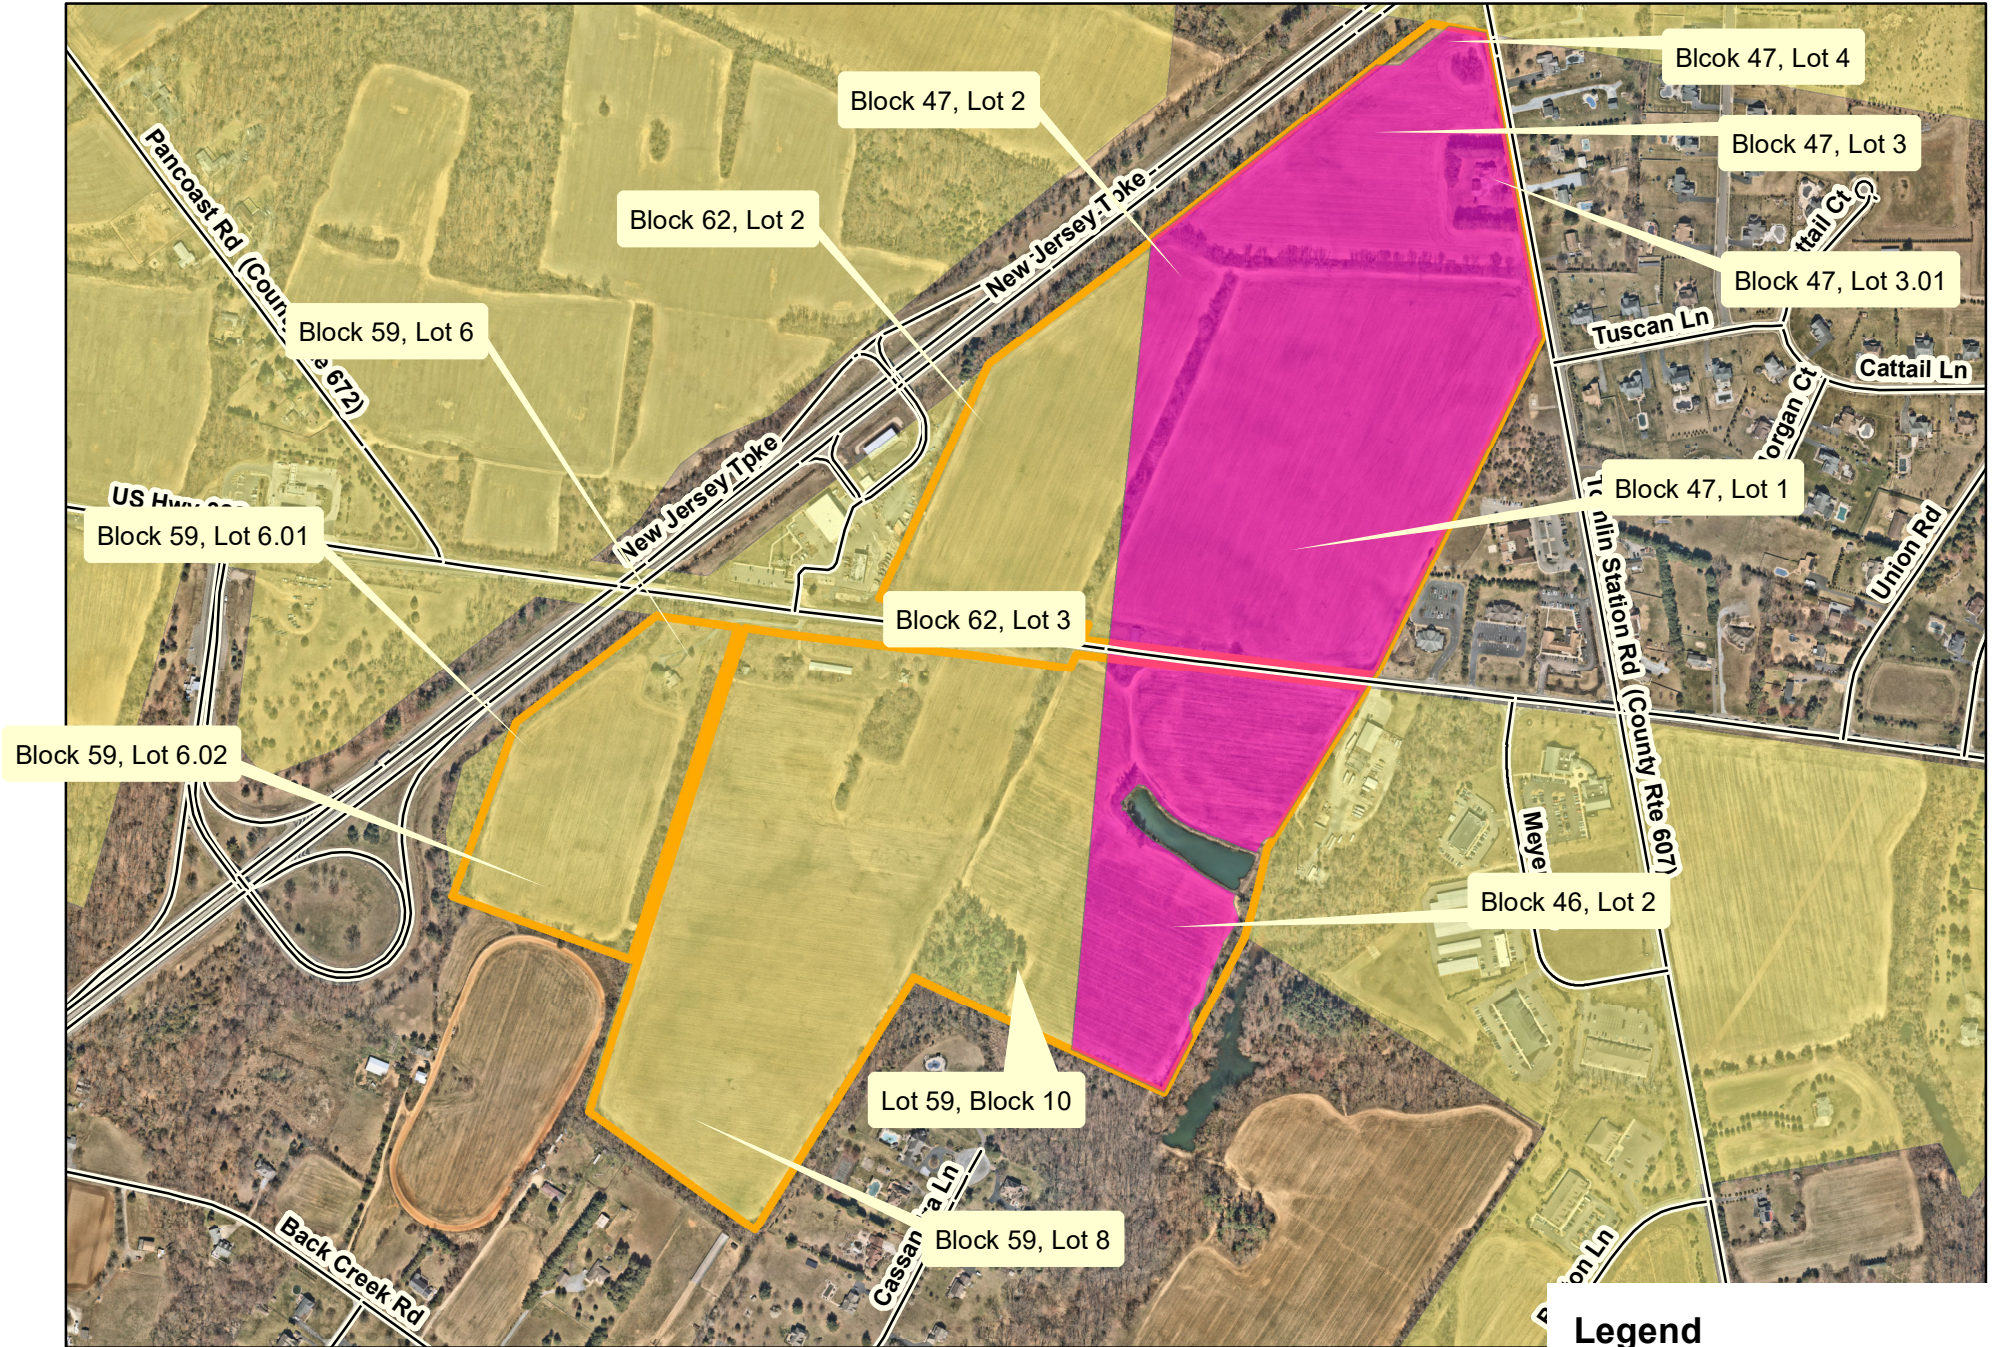

Russo Warehouse Harrison
Harrison Township, Gloucester County
PI435433/AMD220001

Legend

-  Project Site
-  Proposed Sewer Service Area
-  Currently Adopted Sewer Service Areas