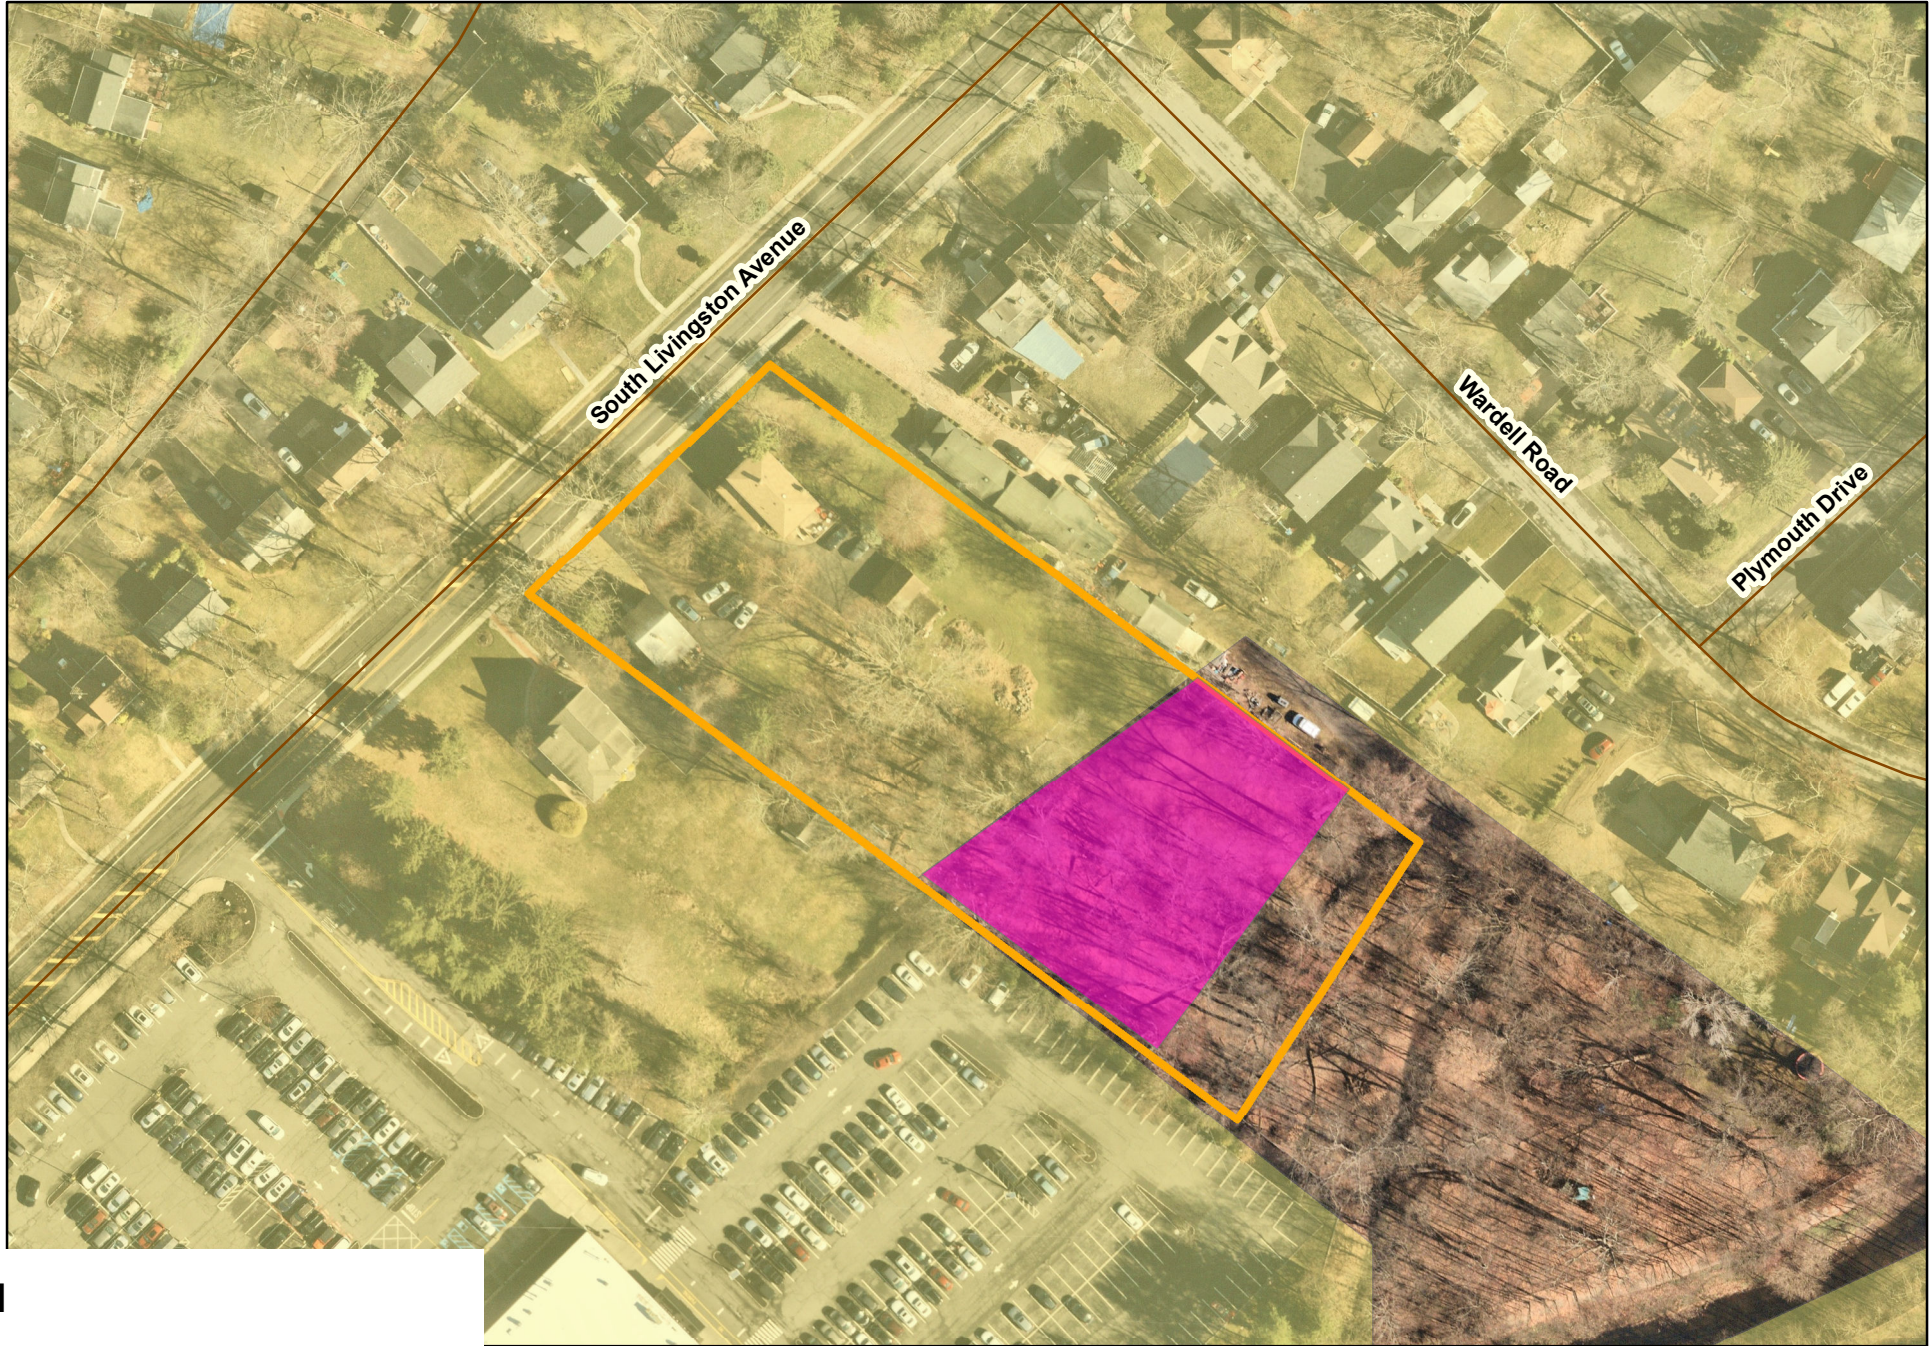

Collins Brook Estates
Livingston Township, Essex County
PI No. 435442, AMD230003

0 0.0075 0.015 0.03 0.045 0.06 Miles

Legend

-  Project Site
-  Proposed Sewer Service Area
-  Currently Adopted Sewer Service Area