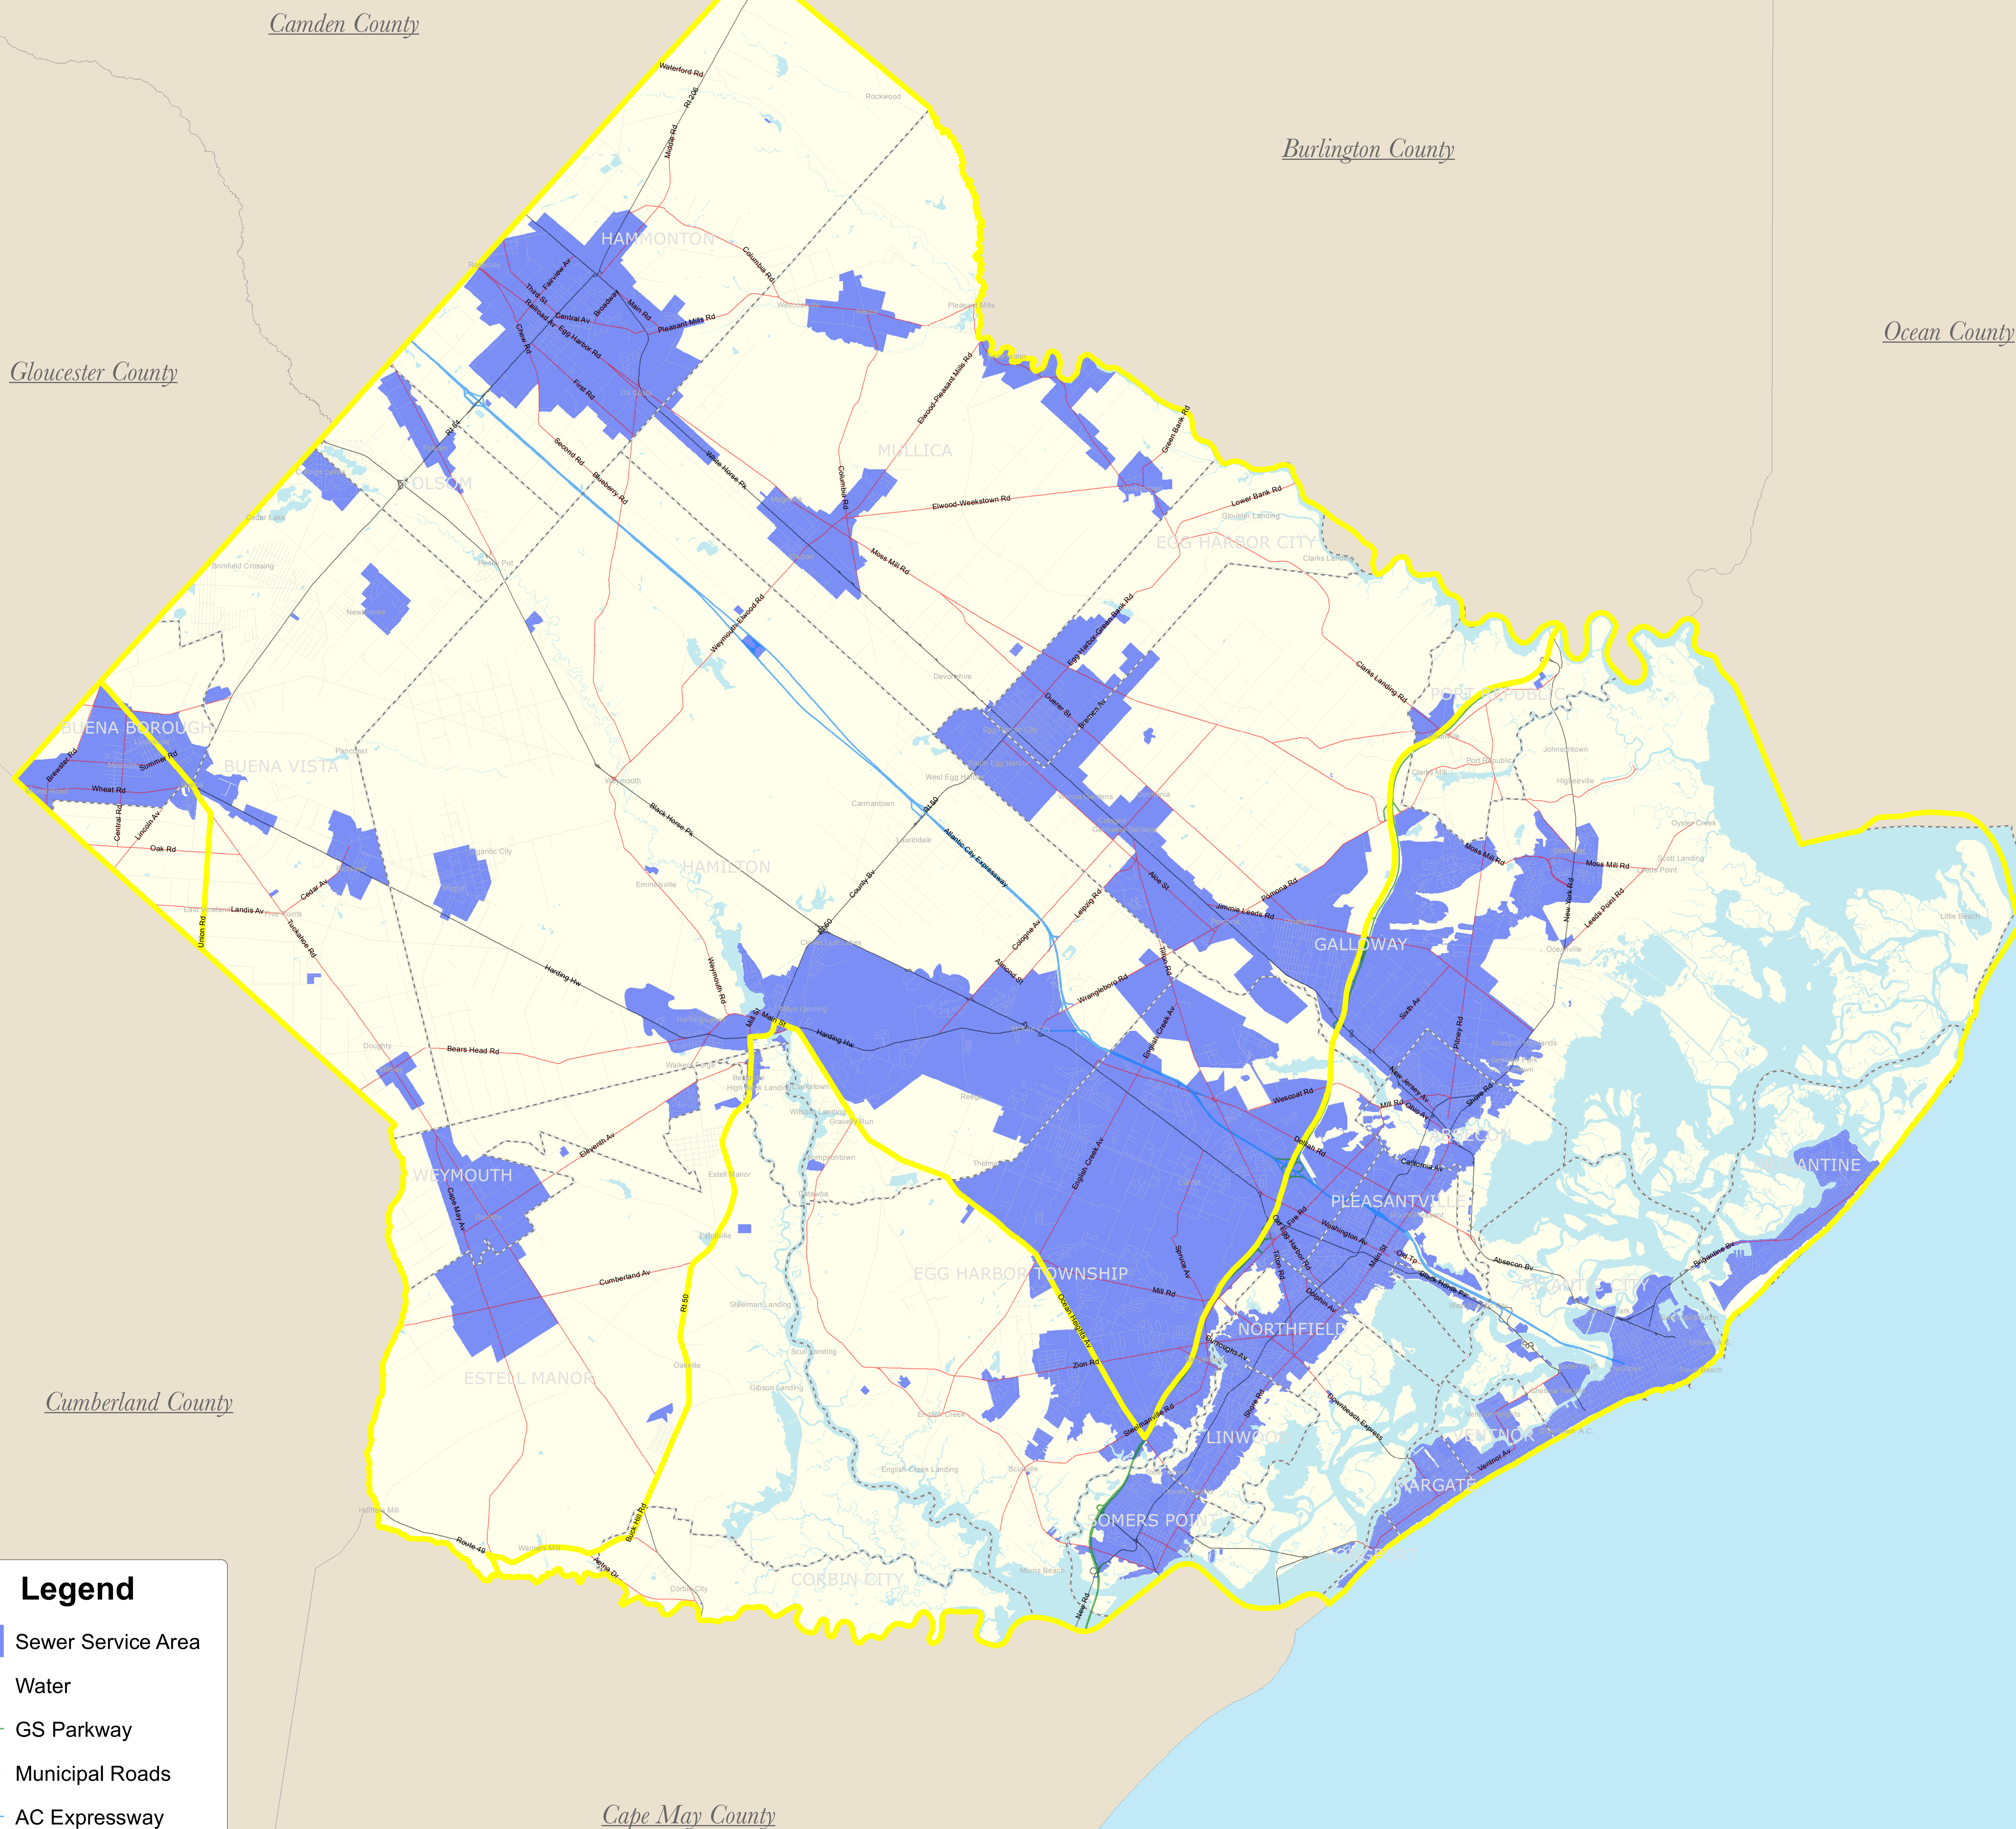

Atlantic County Future Wastewater Service Area 2013

Legend

- Sewer Service Area
- Water
- GS Parkway
- Municipal Roads
- AC Expressway
- US & State Highways
- County Routes
- Jurisdictions