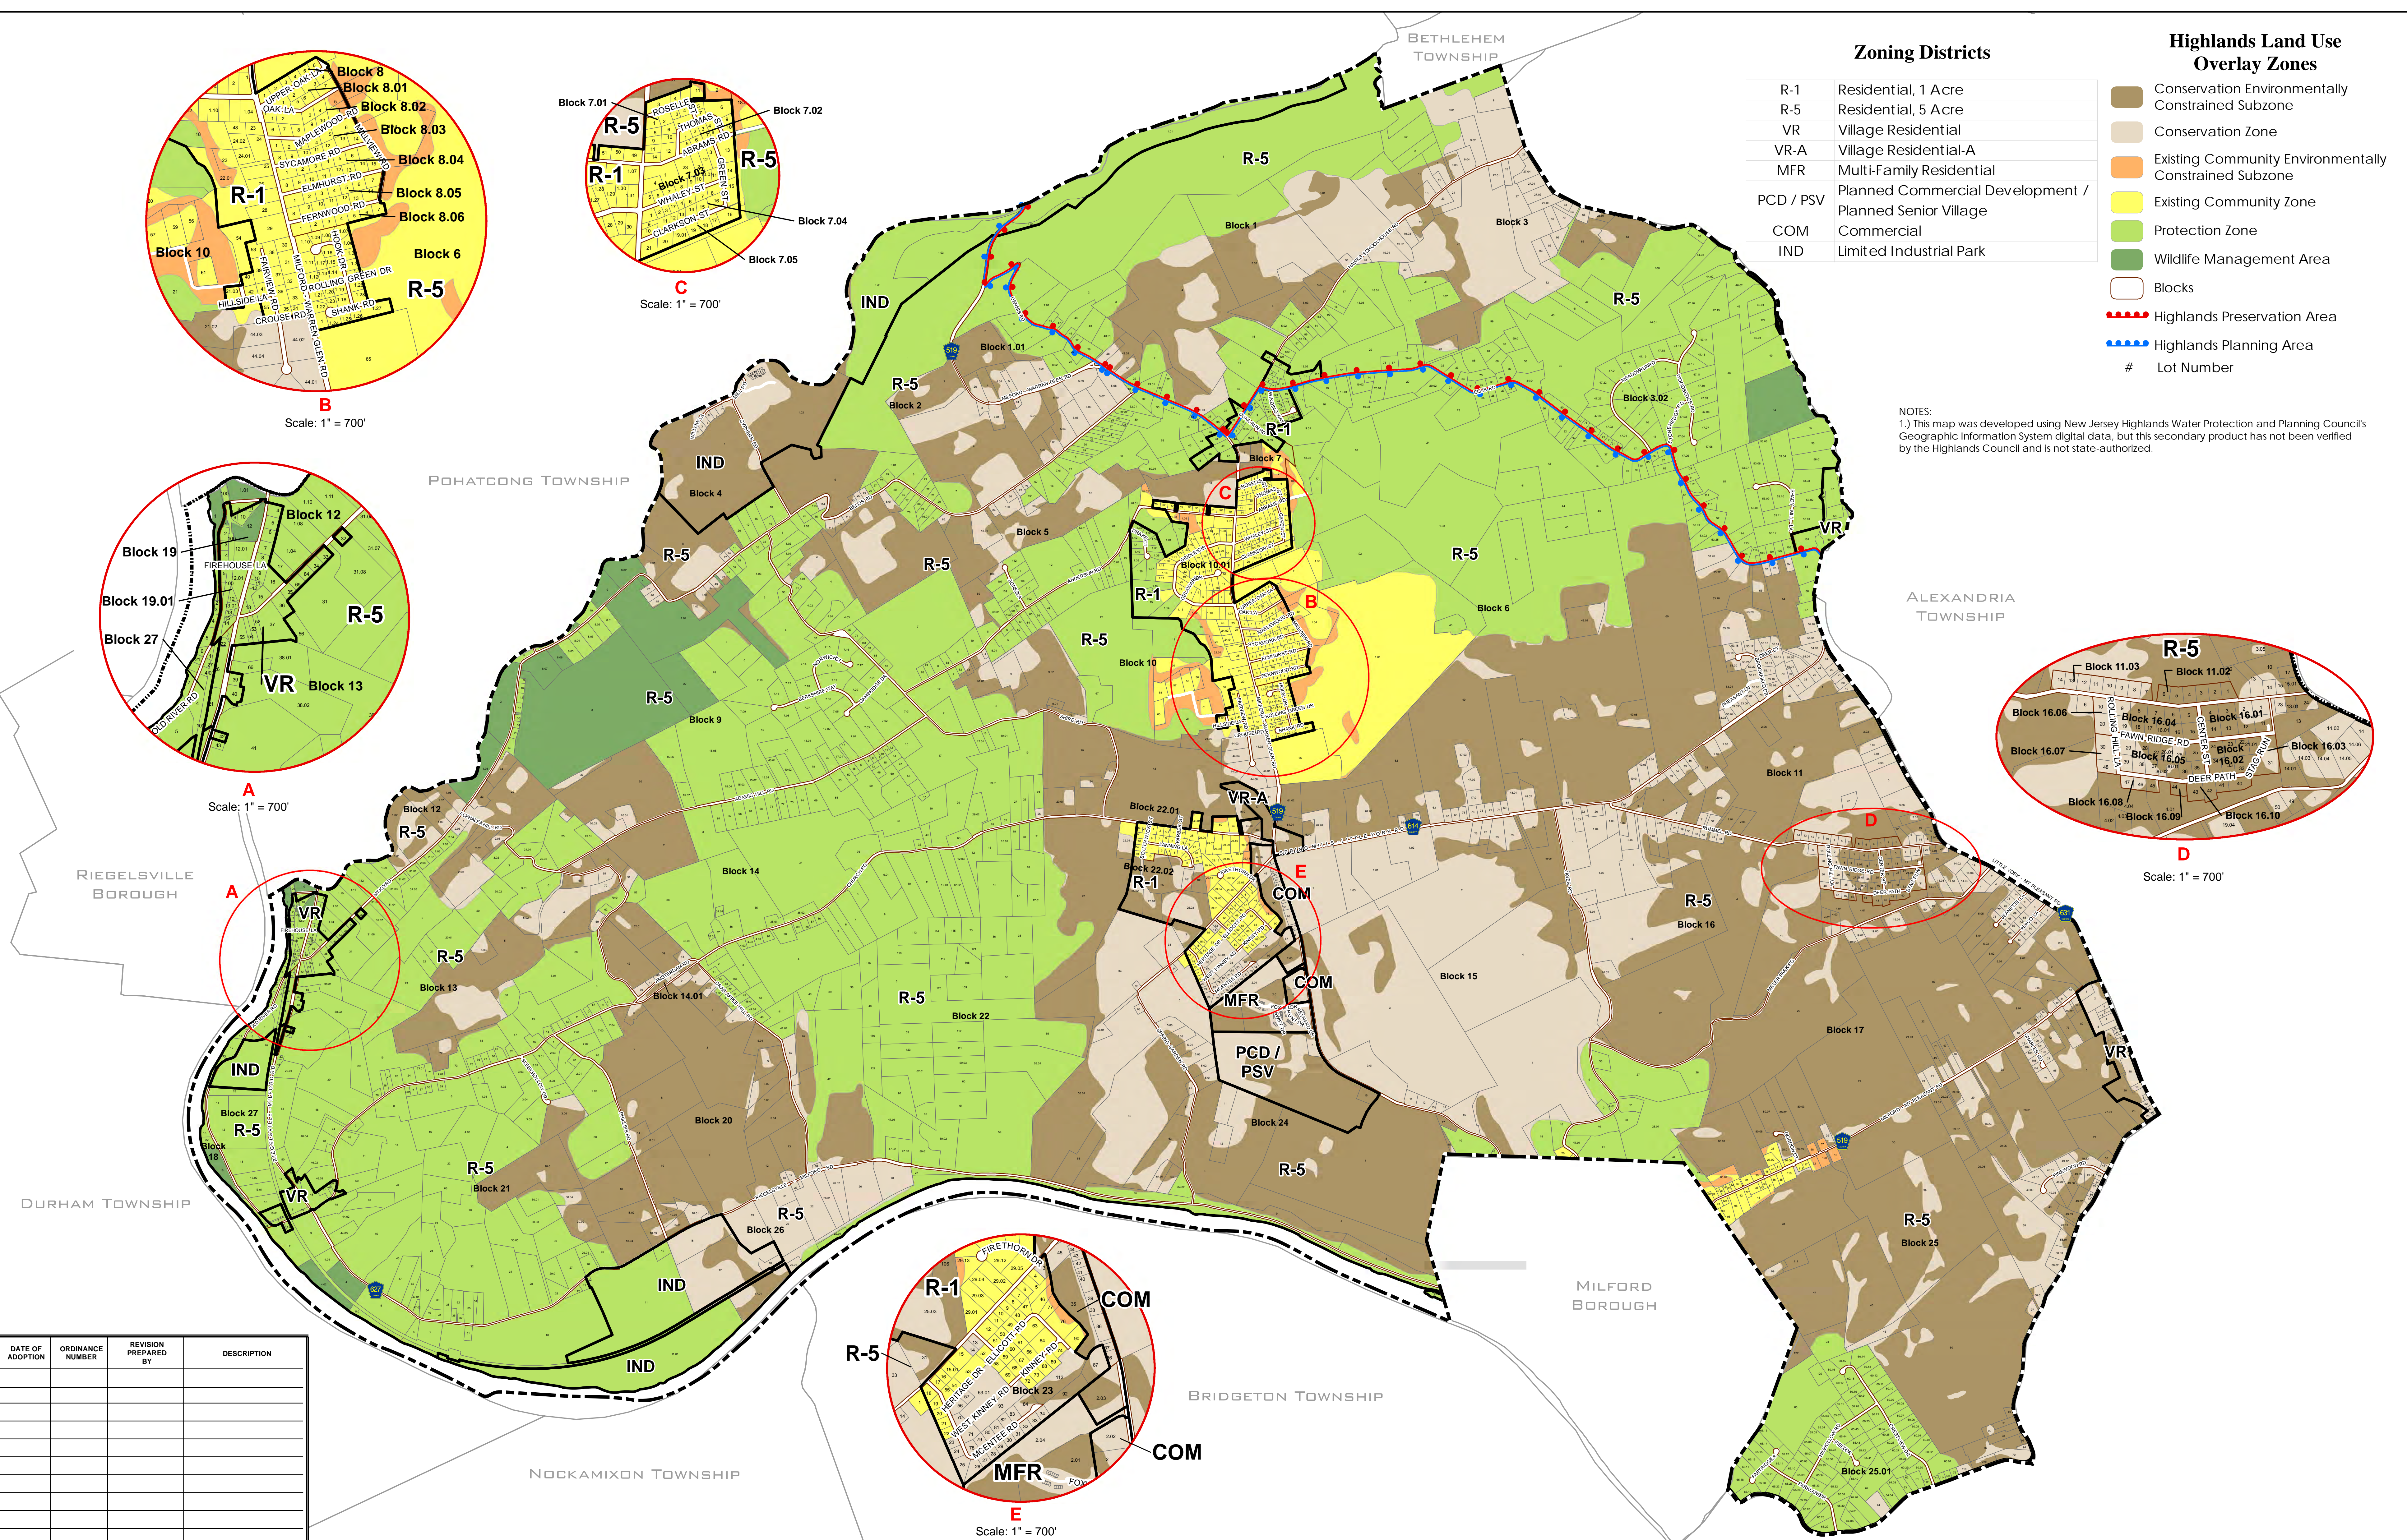

**Zoning Districts**

|           |   |
|-----------|---|
| R-1       | Residential, 1 Acre                                     |
| R-5       | Residential, 5 Acre                                     |
| VR        | Village Residential                                     |
| VR-A      | Village Residential-A                                   |
| MFR       | Multi-Family Residential                                |
| PCD / PSV | Planned Commercial Development / Planned Senior Village |
| COM       | Commercial  |
| IND       | Limited Industrial Park                                 |

**Highlands Land Use Overlay Zones**

- Conservation Environmentally Constrained Subzone
- Conservation Zone
- Existing Community Environmentally Constrained Subzone
- Existing Community Zone
- Protection Zone
- Wildlife Management Area
- Blocks
- Highlands Preservation Area
- Highlands Planning Area
- Lot Number

NOTES:  
 1.) This map was developed using New Jersey Highlands Water Protection and Planning Council's Geographic Information System digital data, but this secondary product has not been verified by the Highlands Council and is not state-authorized.

**HIGHLANDS ZONING MAP  
 HOLLAND TOWNSHIP  
 HUNTERDON COUNTY, NEW JERSEY**

"I certify that this is the Official Zoning Map of Holland Township, Hunterdon County, New Jersey, referred to in Chapter of the General Ordinances of Holland Township, Hunterdon County, New Jersey