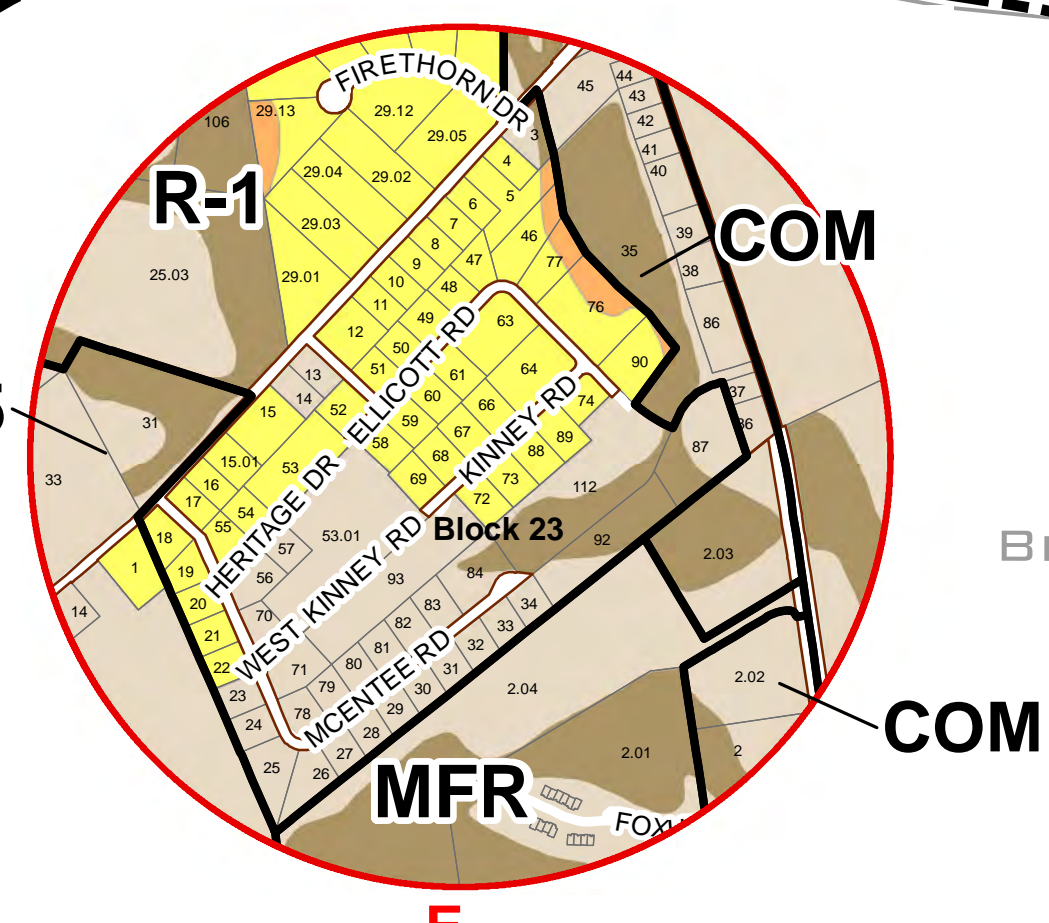

Zoning Districts

R-1	Residential, 1 Acre
R-5	Residential, 5 Acre
VR	Village Residential
VR-A	Village Residential-A
MFR	Multi-Family Residential
PCD / PSV	Planned Commercial Development / Planned Senior Village
COM	Commercial
IND	Limited Industrial Park

Highlands Land Use Overlay Zones

- Conservation Environmentally Constrained Subzone
- Conservation Zone
- Existing Community Environmentally Constrained Subzone
- Existing Community Zone
- Protection Zone
- Wildlife Management Area
- Blocks
- Highlands Preservation Area
- Highlands Planning Area
- Lot Number

NOTES:
1.) This map was developed using New Jersey Highlands Water Protection and Planning Council's Geographic Information System digital data, but this secondary product has not been verified by the Highlands Council and is not state-authorized.

DATE OF ADOPTION	ORDINANCE NUMBER	REVISION PREPARED BY	DESCRIPTION

**HIGHLANDS ZONING MAP
HOLLAND TOWNSHIP
HUNTERDON COUNTY, NEW JERSEY**

"I certify that this is the Official Zoning Map of Holland Township, Hunterdon County, New Jersey, referred to in Chapter of the General Ordinances of Holland Township, Hunterdon County, New Jersey

NAME _____ Date _____
Holland Township
NAME _____ Date _____
Holland Township