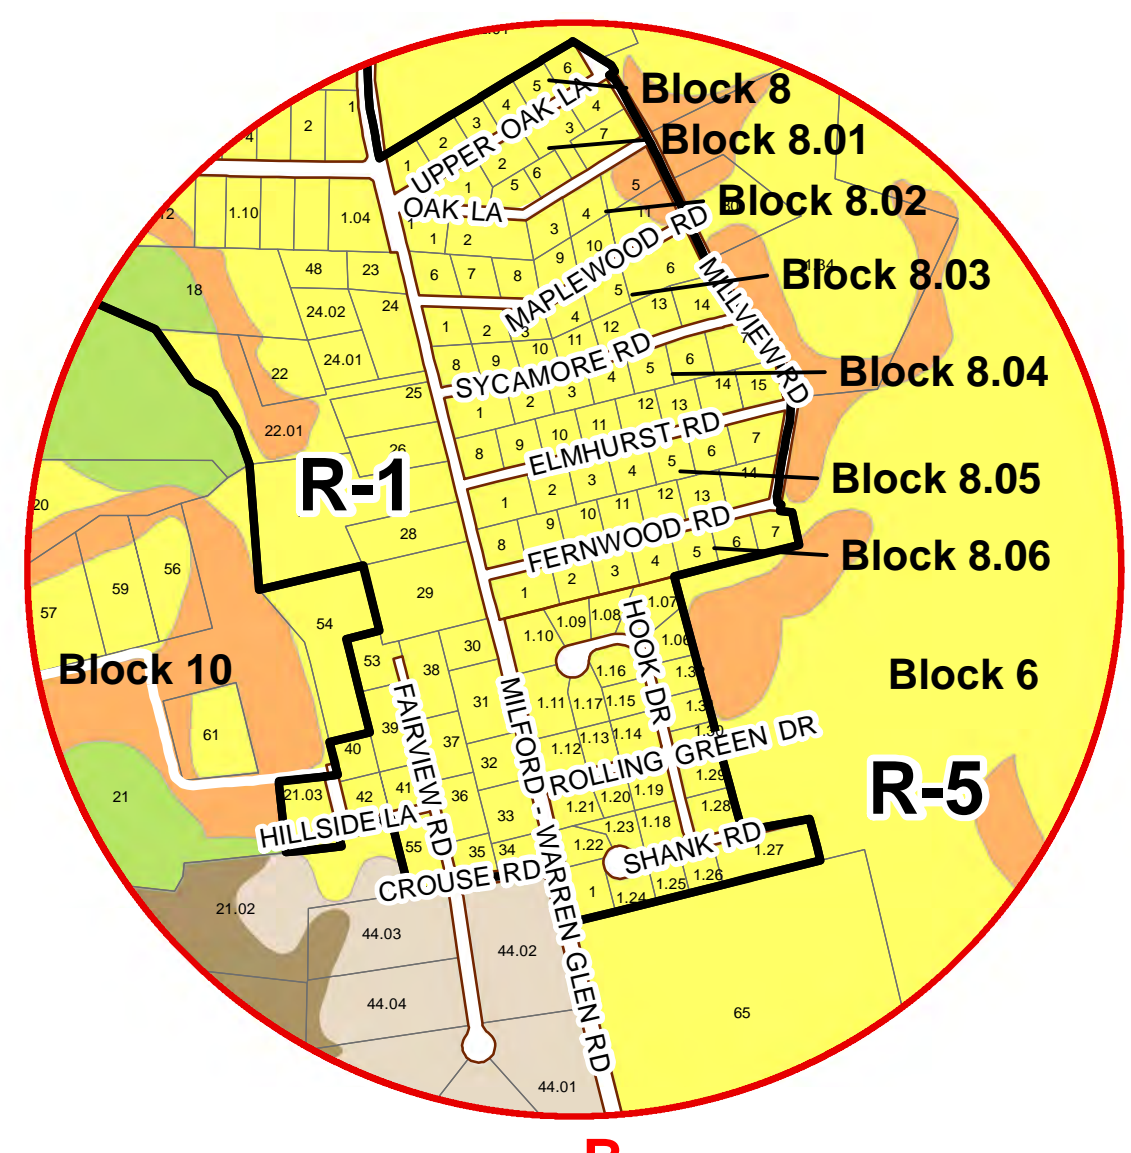

Zoning Districts

R-1	Residential, 1 Acre
R-5	Residential, 5 Acre
VR	Village Residential
VR-A	Village Residential-A
MFR	Multi-Family Residential
PCD / PSV	Planned Commercial Development / Planned Senior Village
COM	Commercial
IND	Limited Industrial Park

Highlands Land Use Overlay Zones

- Conservation Environmentally Constrained Subzone
- Conservation Zone
- Existing Community Environmentally Constrained Subzone
- Existing Community Zone
- Protection Zone
- Wildlife Management Area
- Blocks
- Highlands Preservation Area
- Highlands Planning Area
- Lot Number

NOTES:
1.) This map was developed using New Jersey Highlands Water Protection and Planning Council's Geographic Information System digital data, but this secondary product has not been verified by the Highlands Council and is not state-authorized.

DATE OF ADOPTION	ORDINANCE NUMBER	REVISION PREPARED BY	DESCRIPTION

**HIGHLANDS ZONING MAP
HOLLAND TOWNSHIP
HUNTERDON COUNTY, NEW JERSEY**

"I certify that this is the Official Zoning Map of Holland Township, Hunterdon County, New Jersey, referred to in Chapter of the General Ordinances of Holland Township, Hunterdon County, New Jersey

NAME _____ Date _____
Holland Township
NAME _____ Date _____
Holland Township