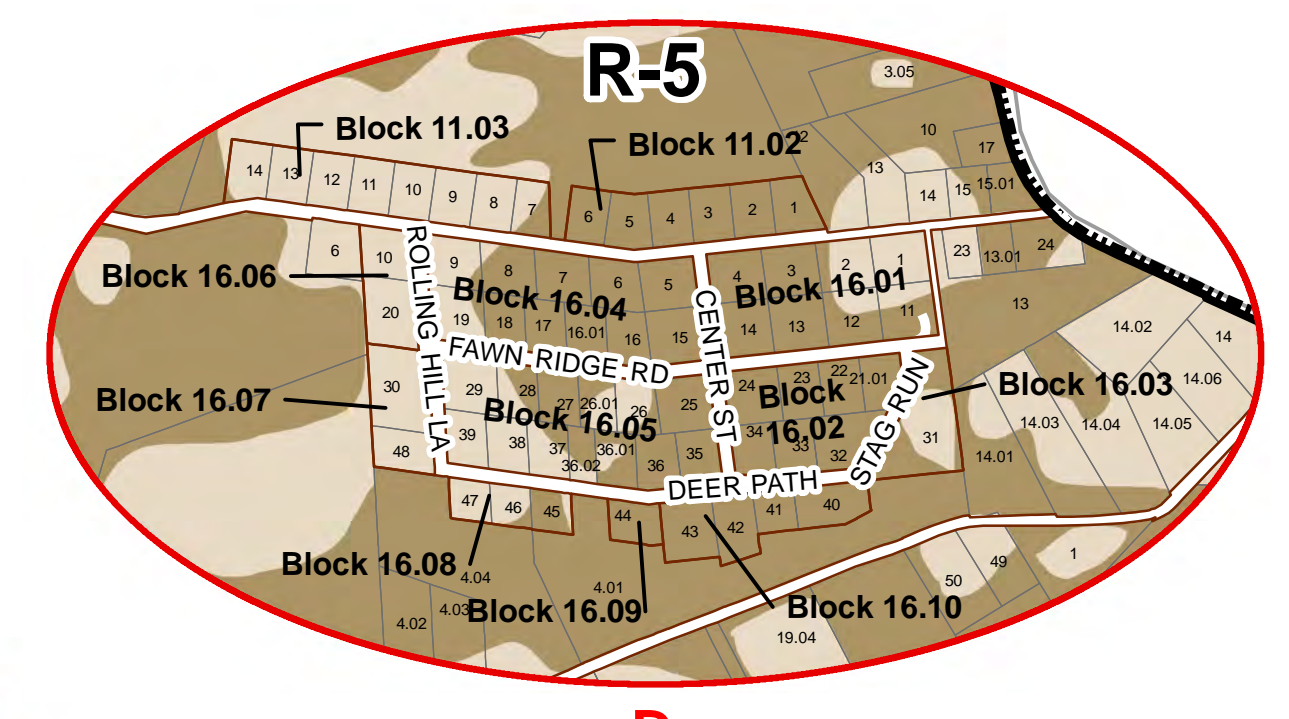

Zoning Districts

R-1	Residential, 1 Acre
R-5	Residential, 5 Acre
VR	Village Residential
VR-A	Village Residential-A
MFR	Multi-Family Residential
PCD / PSV	Planned Commercial Development / Planned Senior Village
COM	Commercial
IND	Limited Industrial Park

Highlands Land Use Overlay Zones

- Conservation Environmentally Constrained Subzone
- Conservation Zone
- Existing Community Environmentally Constrained Subzone
- Existing Community Zone
- Protection Zone
- Wildlife Management Area
- Blocks
- Highlands Preservation Area
- Highlands Planning Area
- Lot Number

NOTES:
1.) This map was developed using New Jersey Highlands Water Protection and Planning Council's Geographic Information System digital data, but this secondary product has not been verified by the Highlands Council and is not state-authorized.

DATE OF ADOPTION	ORDINANCE NUMBER	REVISION PREPARED BY	DESCRIPTION