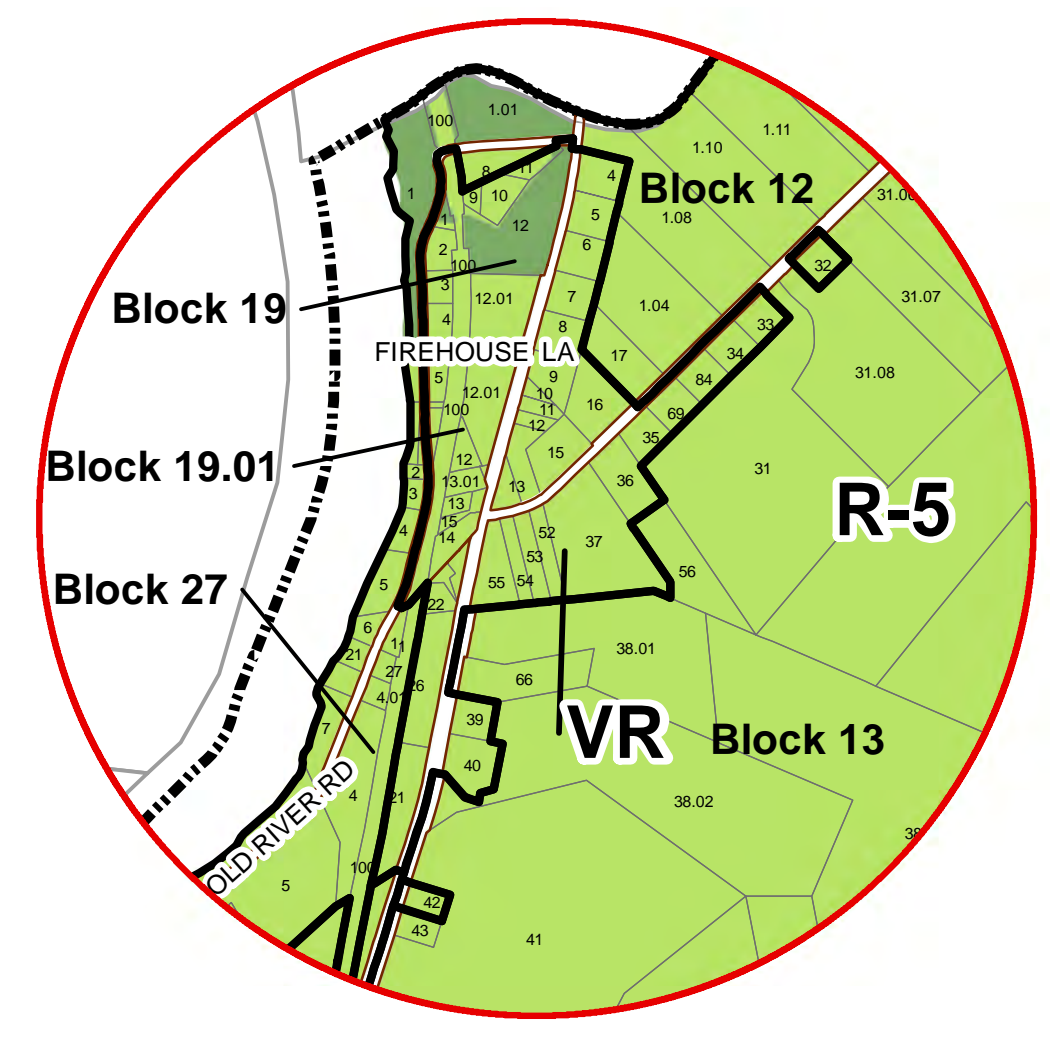

Zoning Districts

R-1	Residential, 1 Acre
R-5	Residential, 5 Acre
VR	Village Residential
VR-A	Village Residential-A
MFR	Multi-Family Residential
PCD / PSV	Planned Commercial Development / Planned Senior Village
COM	Commercial
IND	Limited Industrial Park

Highlands Land Use Overlay Zones

- Conservation Environmentally Constrained Subzone
- Conservation Zone
- Existing Community Environmentally Constrained Subzone
- Existing Community Zone
- Protection Zone
- Wildlife Management Area
- Blocks
- Highlands Preservation Area
- Highlands Planning Area
- Lot Number

NOTES:
1.) This map was developed using New Jersey Highlands Water Protection and Planning Council's Geographic Information System digital data, but this secondary product has not been verified by the Highlands Council and is not state-authorized.

DATE OF ADOPTION	ORDINANCE NUMBER	REVISION PREPARED BY	DESCRIPTION

**HIGHLANDS ZONING MAP
HOLLAND TOWNSHIP
HUNTERDON COUNTY, NEW JERSEY**

"I certify that this is the Official Zoning Map of Holland Township, Hunterdon County, New Jersey, referred to in Chapter of the General Ordinances of Holland Township, Hunterdon County, New Jersey

NAME _____ Date _____
Holland Township
NAME _____ Date _____
Holland Township